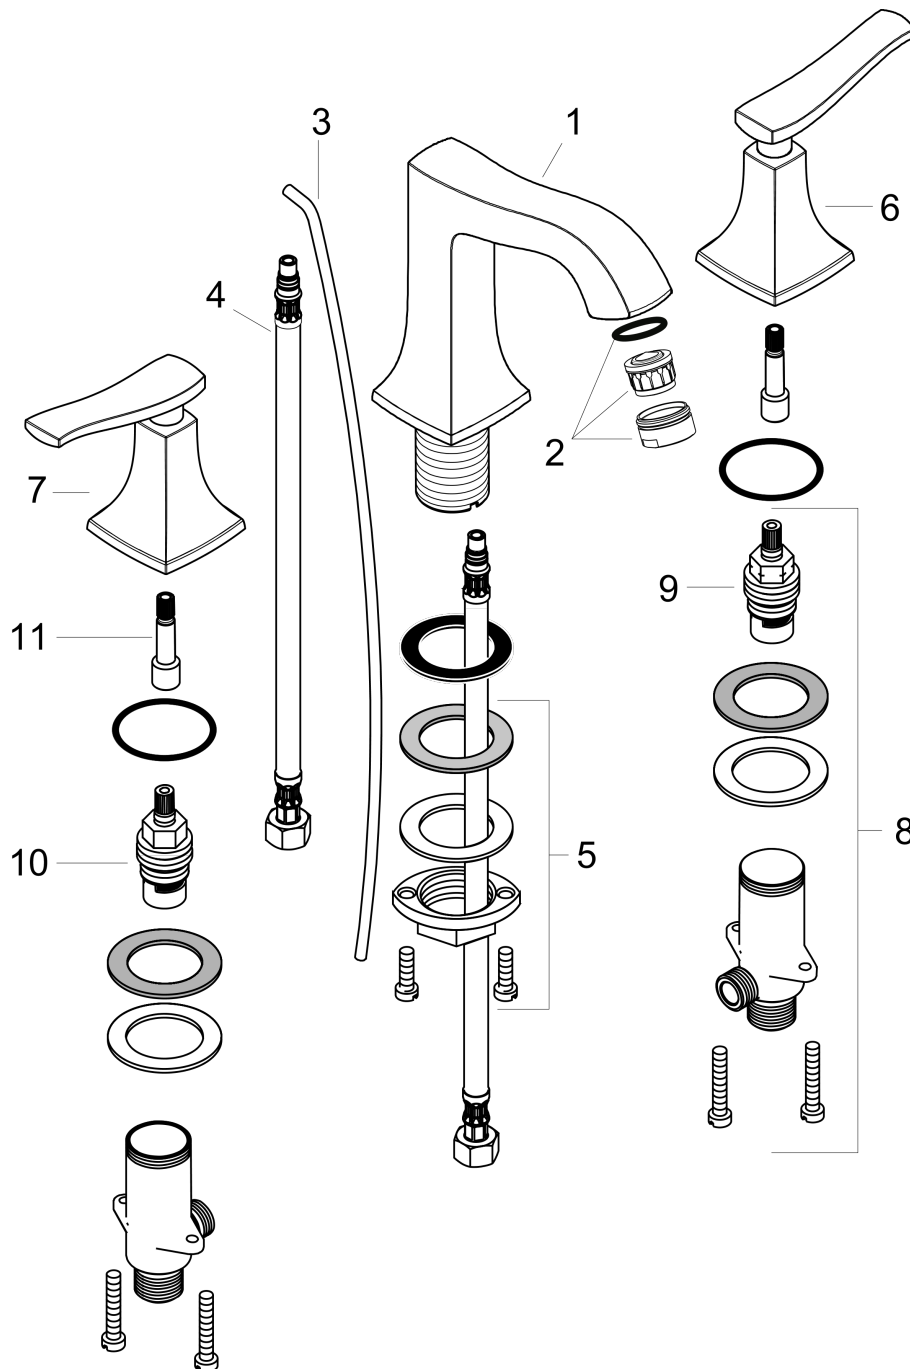

Metris C
Widespread Faucet 100 with Pop-Up Drain, 1.2 GPM
 Finishes : **chrome** Part no. : **31073001**

Description

Features

- Aerated spray
- Flow: 1.2 GPM (4.5 L/Min)
- 90° ceramic valves
- Includes pop-up drain

Item details

List Price \$ 627.00

Technology

Compliance

Product image

Scale drawing

Metris C
Widespread Faucet 100 with Pop-Up Drain, 1.2 GPM
 Finishes : **chrome** Part no. : **31073001**

Exploded drawing

Year of production: >07/16

Metris C**Widespread Faucet 100 with Pop-Up Drain, 1.2 GPM**Finishes : **chrome** Part no. : **31073001****Spare parts list**

Year of production: >07/16

| Pos. | Description | Part no. | Price | PU |
|------|-----------------------------------|----------|-------|----|
| 1 | spout cpl. | 95394001 | - | 1 |
| 2 | aerator M24x1 (4,5 l/min) | 92877000 | - | 1 |
| 3 | pull rod | 96657000 | - | 1 |
| 4 | connection hose 18½" M8x0,75 3/8" | 96321001 | - | 1 |
| 5 | fixing set (Ø 32) | 13961000 | - | 1 |
| 6 | handle for cold water | 31293000 | - | 1 |
| 7 | handle for hot water | 31292000 | - | 1 |
| 8 | stop valve cpl. | 97357001 | - | 1 |
| 9 | shut off unit left closing | 94008000 | - | 1 |
| 10 | shut off unit right closing | 94009000 | - | 1 |
| 11 | adapter for handle | 95252000 | - | 1 |
| a | pop up waste | 88509000 | - | 1 |
| b | handle fixing set | 98932000 | - | 1 |