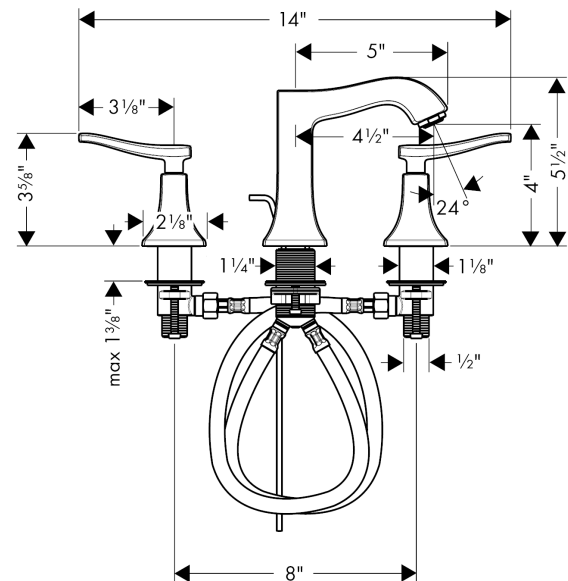

Metris C
Widespread Faucet 100 with Pop-Up Drain, 1.2 GPM
 Finishes : **chrome** Part no. : **31073001**

Description

Features

- Aerated spray
- Flow: 1.2 GPM (4.5 L/Min)
- 90° ceramic valves
- Includes pop-up drain

Item details

List Price \$ 627.00

Technology

Compliance

Product image

Scale drawing

Metris C
Widespread Faucet 100 with Pop-Up Drain, 1.2 GPM
 Finishes : **chrome** Part no. : **31073001**

Exploded drawing

Year of production: >07/16

Metris C**Widespread Faucet 100 with Pop-Up Drain, 1.2 GPM**Finishes : **chrome** Part no. : **31073001****Spare parts list**

Year of production: >07/16

| Pos. | Description | Part no. | Price | PU |
|------|-----------------------------------|----------|-------|----|
| 1 | spout cpl. | 95394001 | - | 1 |
| 2 | aerator M24x1 (4,5 l/min) | 92877000 | - | 1 |
| 3 | pull rod | 96657000 | - | 1 |
| 4 | connection hose 18½" M8x0,75 3/8" | 96321001 | - | 1 |
| 5 | fixing set (Ø 32) | 13961000 | - | 1 |
| 6 | handle for cold water | 31293000 | - | 1 |
| 7 | handle for hot water | 31292000 | - | 1 |
| 8 | stop valve cpl. | 97357001 | - | 1 |
| 9 | shut off unit left closing | 94008000 | - | 1 |
| 10 | shut off unit right closing | 94009000 | - | 1 |
| 11 | adapter for handle | 95252000 | - | 1 |
| a | pop up waste | 88509000 | - | 1 |
| b | handle fixing set | 98932000 | - | 1 |