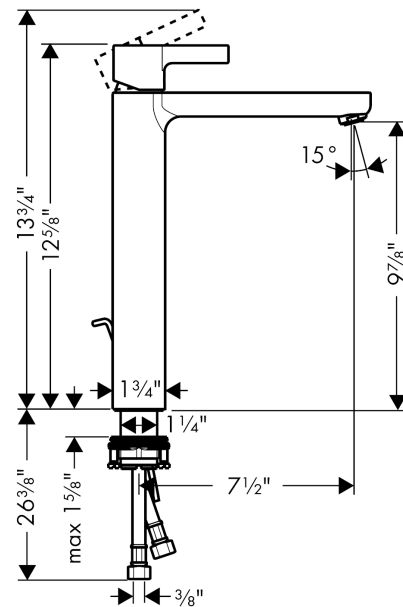

Metris S
Single-Hole Faucet 210 with Pop-Up Drain, 1.2 GPM
 Finishes : **chrome** Part no. : **31020001**

Description

Features

- Aerated spray
- Flow: 1.2 GPM (4.5 L/Min)
- Ceramic cartridge
- Includes pop-up drain

Item details

List Price \$ 512.00

Technology

Compliance

Product image

Scale drawing

Metris S
Single-Hole Faucet 210 with Pop-Up Drain, 1.2 GPM
 Finishes : **chrome** Part no. : **31020001**

Exploded drawing

Year of production: >07/16

Metris S

Single-Hole Faucet 210 with Pop-Up Drain, 1.2 GPM

Finishes : **chrome** Part no. : **31020001**

Spare parts list

Year of production: >07/16

Pos.	Description	Part no.	Price	PU
1	screw cover	96338000	-	1
2	nut	97209000	-	1
3	cartridge, assy	95646001	-	1
4	seal	95008000	-	1
5	O-Ring 30x2	98186000	-	1
6	aerator M24x1 (4,5 l/min)	92877000	-	1
7	fixing set (Ø 32)	13961000	-	1
8	connection hose 35½" M8x0,75 3/8"	96316001	-	1
9	pull rod	96657000	-	1
a	pop up waste	88509000	-	1
b	lever collar	97548000	-	1
c	flange	97406000	-	1
d	handle	31093000	-	1