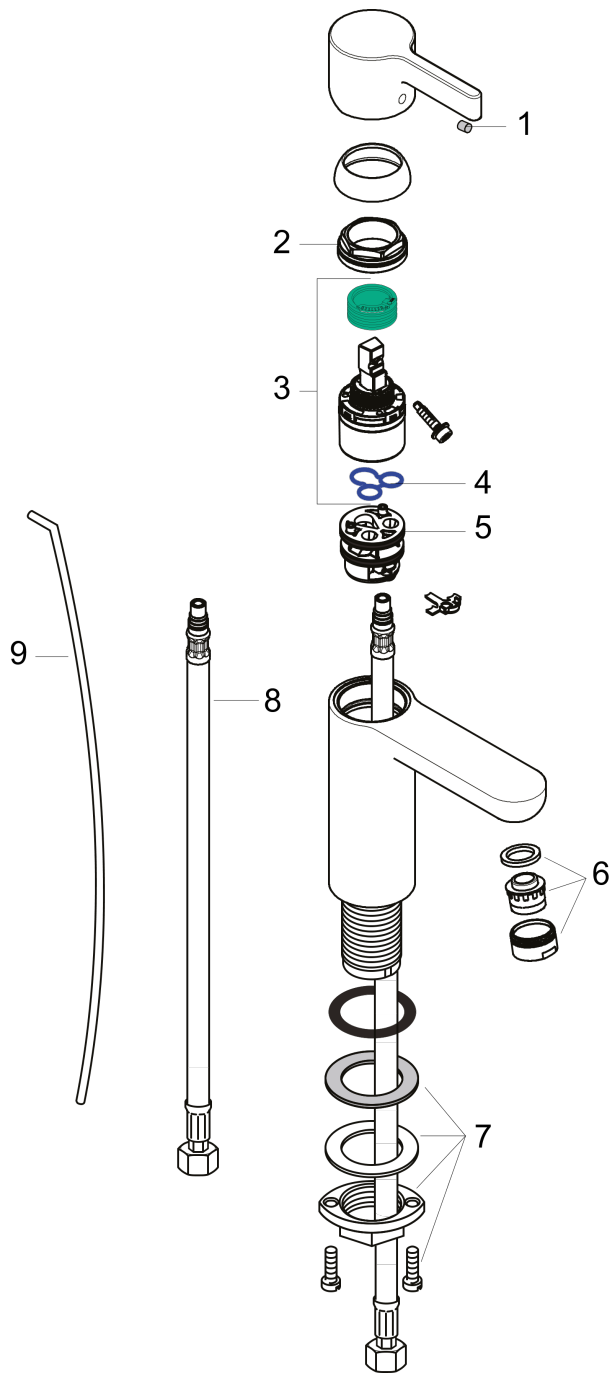

Metris S
Single-Hole Faucet 210 with Pop-Up Drain, 1.2 GPM
 Finishes : **chrome** Part no. : **31020001**

Description

Features

- Aerated spray
- Flow: 1.2 GPM (4.5 L/Min)
- Ceramic cartridge
- Includes pop-up drain

Item details

List Price \$ 512.00

Technology

Compliance

Product image

Scale drawing

Metris S
Single-Hole Faucet 210 with Pop-Up Drain, 1.2 GPM
 Finishes : **chrome** Part no. : **31020001**

Exploded drawing

Year of production: >07/16

Metris S

Single-Hole Faucet 210 with Pop-Up Drain, 1.2 GPM

Finishes : **chrome** Part no. : **31020001**

Spare parts list

Year of production: >07/16

Pos.	Description	Part no.	Price	PU
1	screw cover	96338000	-	1
2	nut	97209000	-	1
3	cartridge, assy	95646001	-	1
4	seal	95008000	-	1
5	O-Ring 30x2	98186000	-	1
6	aerator M24x1 (4,5 l/min)	92877000	-	1
7	fixing set (Ø 32)	13961000	-	1
8	connection hose 35½" M8x0,75 3/8"	96316001	-	1
9	pull rod	96657000	-	1
a	pop up waste	88509000	-	1
b	lever collar	97548000	-	1
c	flange	97406000	-	1
d	handle	31093000	-	1