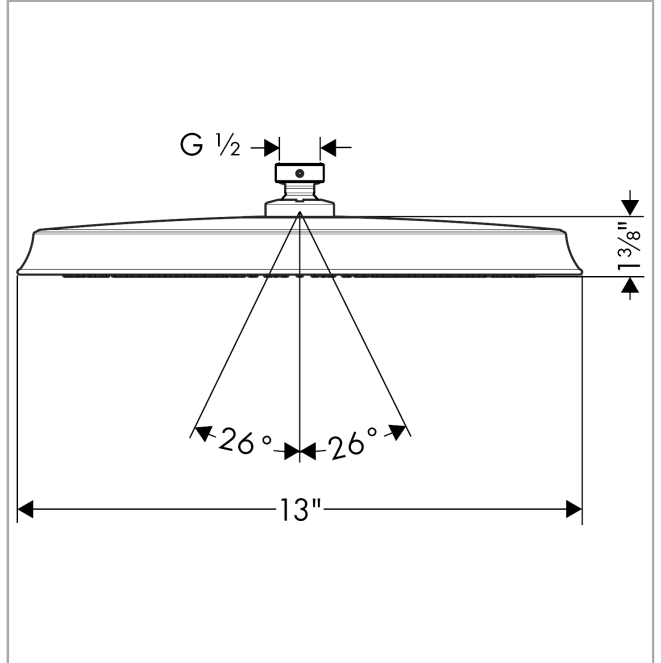

**Raindance Classic
Showerhead 300 1-Jet, 2.5 GPM**

Finishes : **rubbed bronze** Part no. : **28428921**

Description

Features

- 225 no-clog spray channels
- Spray modes: RainAir
- Flow: 2.5 GPM (9.5 L/Min)
- Fully-finished matching spray face

Item details

List Price \$ 1,356.00

Technology

Compliance

Product image

Scale drawing

Raindance Classic
Showerhead 300 1-Jet, 2.5 GPM
Finishes : **rubbed bronze** Part no. : **28428921**

Exploded drawing

Year of production: >06/09

Raindance Classic
Showerhead 300 1-Jet, 2.5 GPM
 Finishes : **rubbed bronze** Part no. : **28428921**

Spare parts list

Year of production: >06/09

Pos.	Description	Part no.	Price	PU
1	filter packing	88649000	-	1