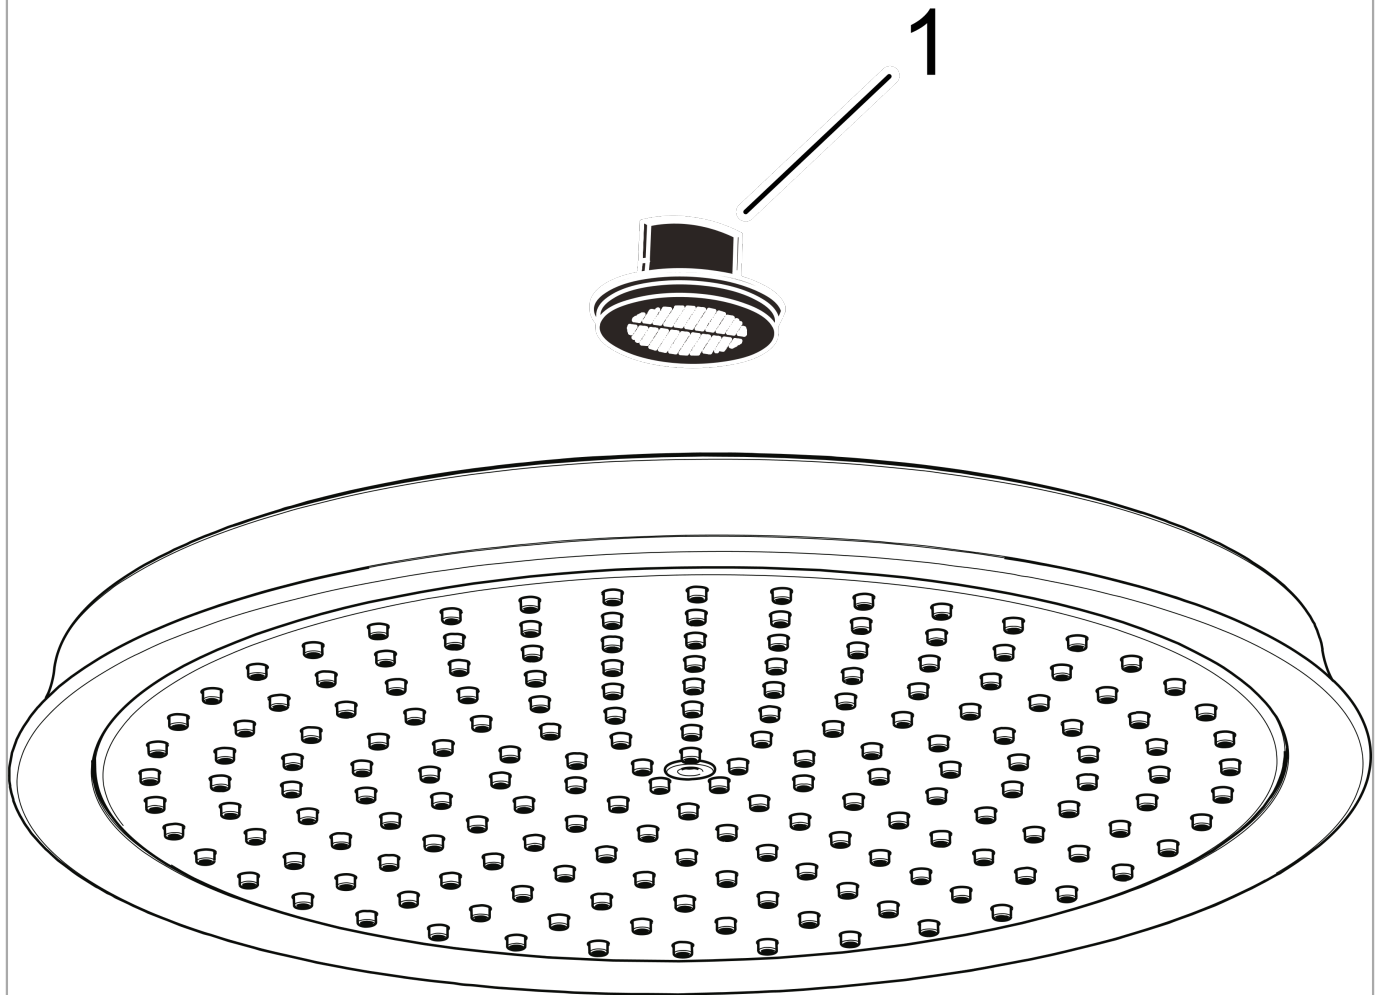

**Raindance Classic
Showerhead 300 1-Jet, 2.5 GPM**

Finishes : **rubbed bronze** Part no. : **28428921**

Description

Features

- 225 no-clog spray channels
- Spray modes: RainAir
- Flow: 2.5 GPM (9.5 L/Min)
- Fully-finished matching spray face

Item details

List Price \$ 1,356.00

Technology

Compliance

Product image

Scale drawing

Raindance Classic
Showerhead 300 1-Jet, 2.5 GPM
Finishes : **rubbed bronze** Part no. : **28428921**

Exploded drawing

Year of production: >06/09

Raindance Classic
Showerhead 300 1-Jet, 2.5 GPM
 Finishes : **rubbed bronze** Part no. : **28428921**

Spare parts list

Year of production: >06/09

Pos.	Description	Part no.	Price	PU
1	filter packing	88649000	-	1