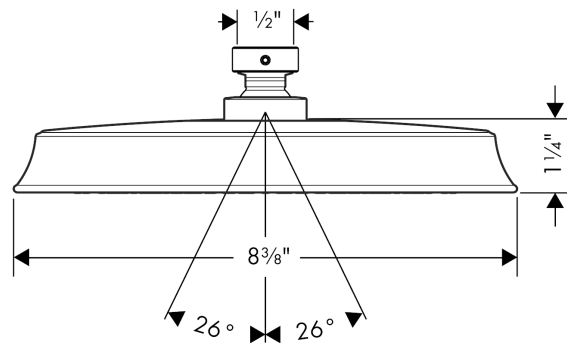

**Raindance Classic**  
**Showerhead 180 1-Jet, 2.5 GPM**  
 Finishes : **chrome** Part no. : **28421001**

**Description**

**Features**

- 107 no-clog spray channels
- Spray modes: RainAir
- Flow: 2.5 GPM (9.5 L/Min)
- Fully-finished matching spray face

**Item details**

List Price \$ 528.00

**Technology**

**Compliance**

**Product image**

**Scale drawing**

**Raindance Classic**  
**Showerhead 180 1-Jet, 2.5 GPM**  
Finishes : **chrome**    Part no. : **28421001**

Exploded drawing

Year of production: >06/12

**Raindance Classic**  
**Showerhead 180 1-Jet, 2.5 GPM**  
 Finishes : **chrome**    Part no. : **28421001**

**Spare parts list**

Year of production: >06/12

<b>Pos.</b>	<b>Description</b>	<b>Part no.</b>	<b>Price</b>	<b>PU</b>
1	filter packing	88649000	-	1