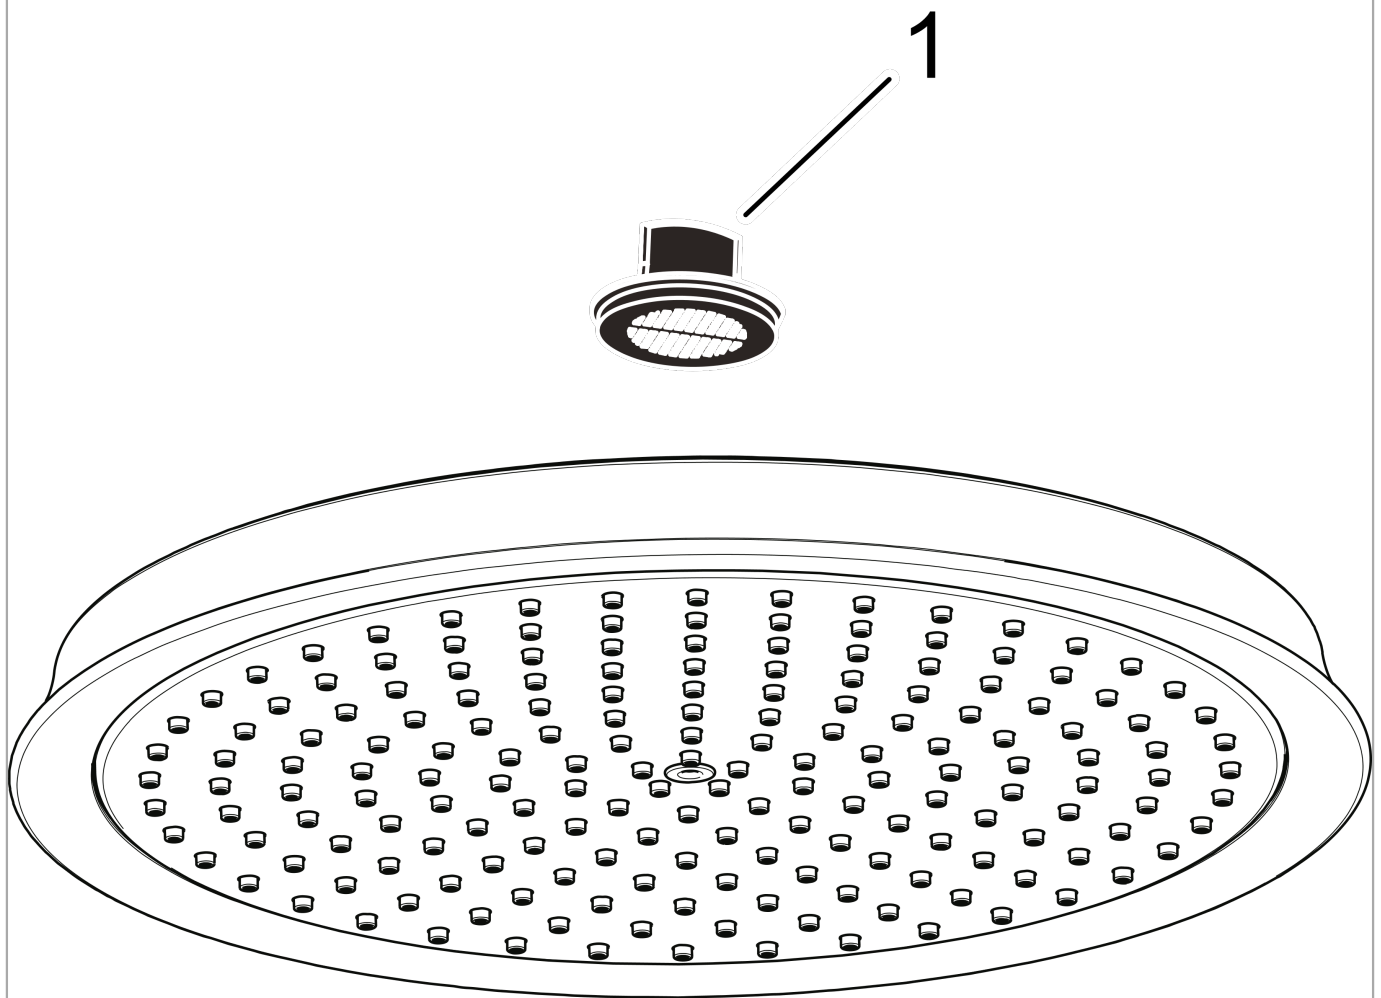

**Raindance Classic**  
**Showerhead 180 1-Jet, 2.5 GPM**  
 Finishes : **chrome** Part no. : **28421001**

**Description**

**Features**

- 107 no-clog spray channels
- Spray modes: RainAir
- Flow: 2.5 GPM (9.5 L/Min)
- Fully-finished matching spray face

**Item details**

List Price \$ 528.00

**Technology**

**Compliance**

**Product image**

**Scale drawing**

**Raindance Classic**  
**Showerhead 180 1-Jet, 2.5 GPM**  
Finishes : **chrome**    Part no. : **28421001**

Exploded drawing

Year of production: >06/12

**Raindance Classic**  
**Showerhead 180 1-Jet, 2.5 GPM**  
 Finishes : **chrome**    Part no. : **28421001**

**Spare parts list**

Year of production: >06/12

<b>Pos.</b>	<b>Description</b>	<b>Part no.</b>	<b>Price</b>	<b>PU</b>
1	filter packing	88649000	-	1