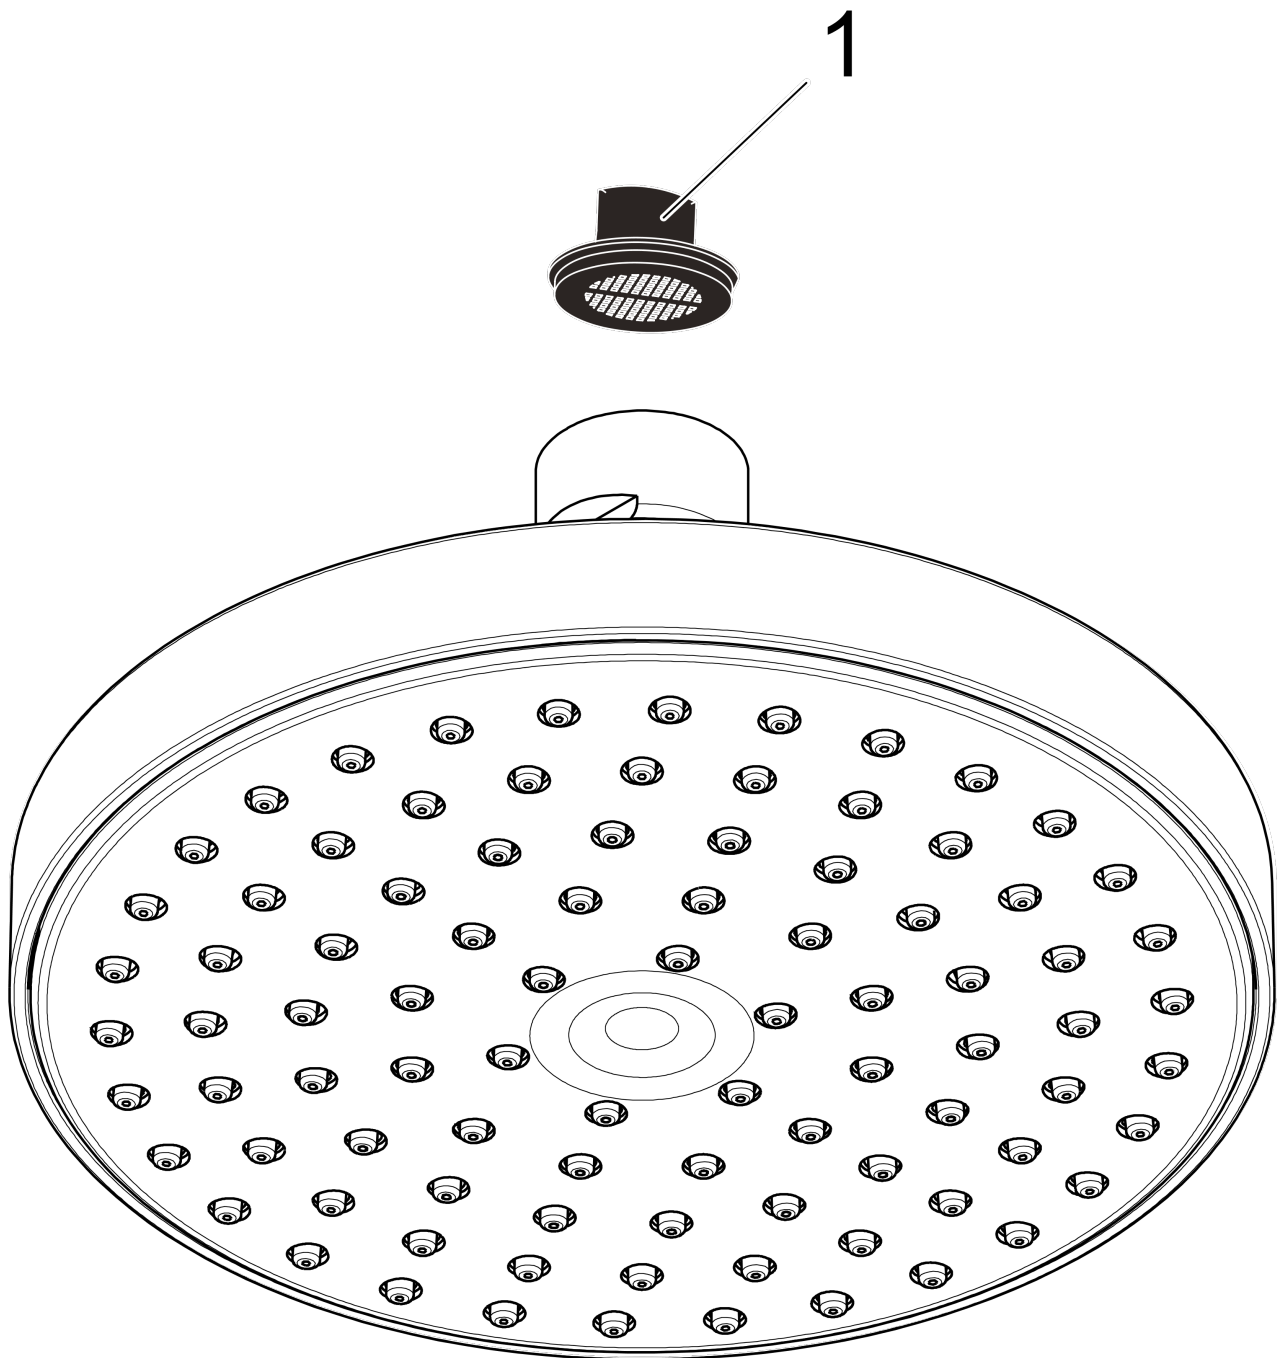

Raindance S
Showerhead 150 1-Jet, 2.5 GPM
 Finishes : **chrome** Part no. : **27486001**

Description

Features

- 90 no-clog spray channels
- Spray modes: RainAir
- Flow: 2.5 GPM (9.5 L/Min)

Item details

List Price \$ 181.00

Technology

Compliance

Product image

Scale drawing

Raindance S
Showerhead 150 1-Jet, 2.5 GPM
Finishes : **chrome** Part no. : **27486001**

Exploded drawing

Year of production: >01/07

Raindance S
Showerhead 150 1-Jet, 2.5 GPM
 Finishes : **chrome** Part no. : **27486001**