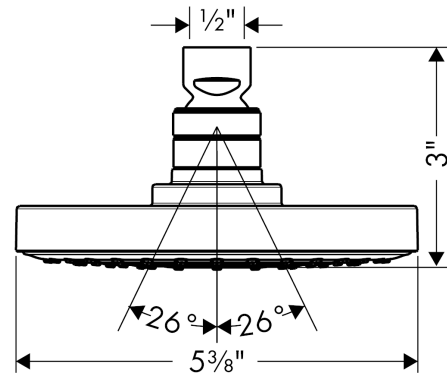

Raindance S
Showerhead 150 1-Jet, 2.5 GPM
 Finishes : **chrome** Part no. : **27486001**

Description

Features

- 90 no-clog spray channels
- Spray modes: RainAir
- Flow: 2.5 GPM (9.5 L/Min)

Item details

List Price \$ 181.00

Technology

Compliance

Product image

Scale drawing

Raindance S
Showerhead 150 1-Jet, 2.5 GPM
Finishes : **chrome** Part no. : **27486001**

Exploded drawing

Year of production: >01/07

Raindance S
Showerhead 150 1-Jet, 2.5 GPM
 Finishes : **chrome** Part no. : **27486001**