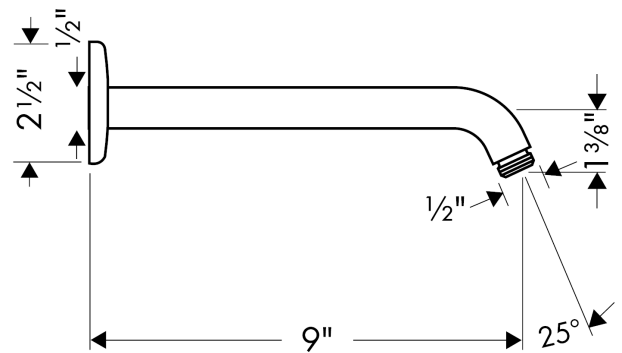

Showerarm 9"

Finishes : **brushed nickel** Part no. : **27412821**

Description

Features

- Brass
- 1/2" NPT
- Escutcheon

Item details

List Price \$ 195.00

Compliance

Product image

Scale drawing

Showerarm 9"

Finishes : **brushed nickel** Part no. : **27412821**

Exploded drawing

Year of production: >07/08

Showerarm 9"

Finishes : **brushed nickel** Part no. : **27412821**

Spare parts list

Year of production: >**07/08**

| Pos. | Description | Part no. | Price | PU |
|-------------|--------------------|-----------------|--------------|-----------|
| 1 | escutcheon | 28454820 | - | 1 |