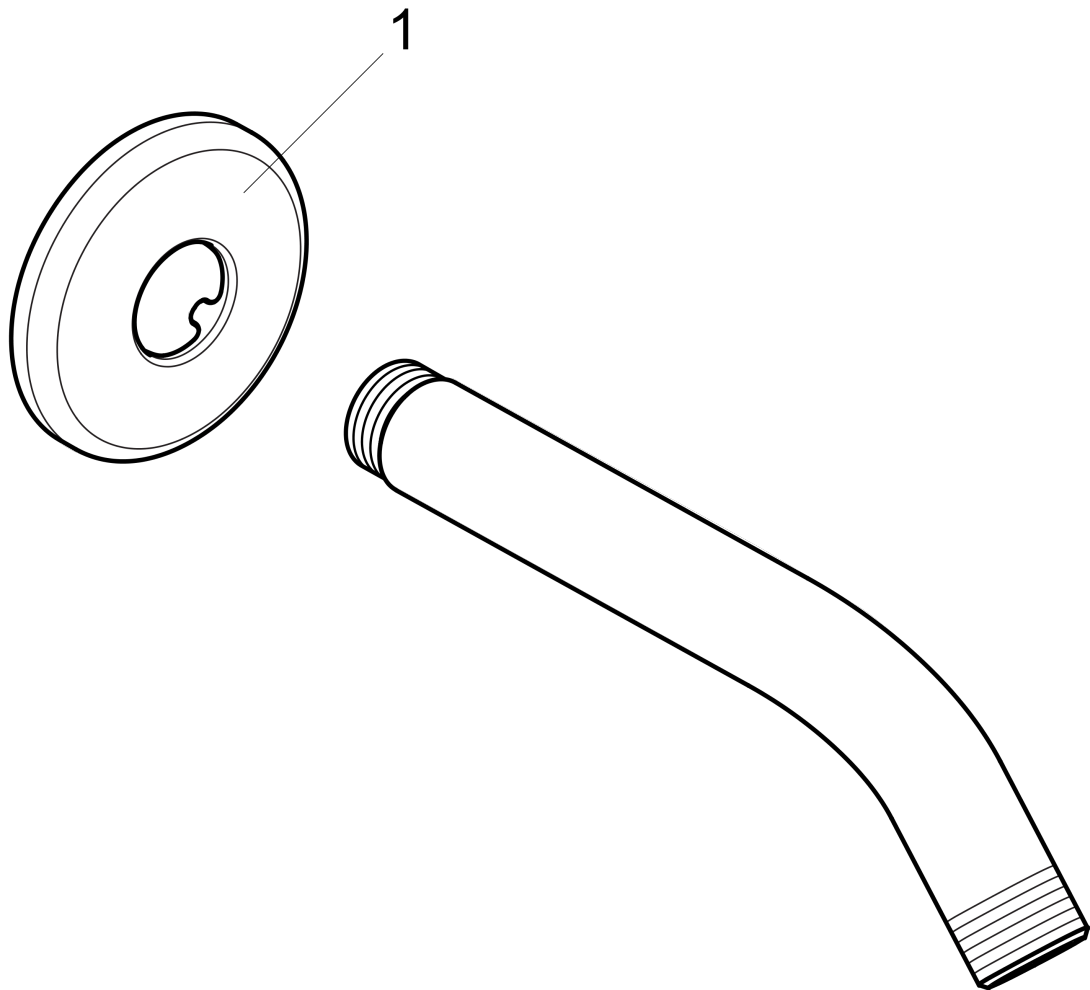

Showerarm Standard 6"

Finishes : **polished brass**

Part no. : **27411933**

Description

Features

- Brass
- 1/2" NPT
- Escutcheon

Item details

List Price

\$ 47.00

Compliance

Product image

Scale drawing

Showerarm Standard 6"
Finishes : **polished brass**

Part no. : **27411933**

Exploded drawing

Year of production: >03/07

Showerarm Standard 6"

Finishes : **polished brass**

Part no. : **27411933**

Spare parts list

Year of production: >**03/07**

Pos.	Description	Part no.	Price	PU
1	escutcheon Ø 64 mm	88536930	-	1