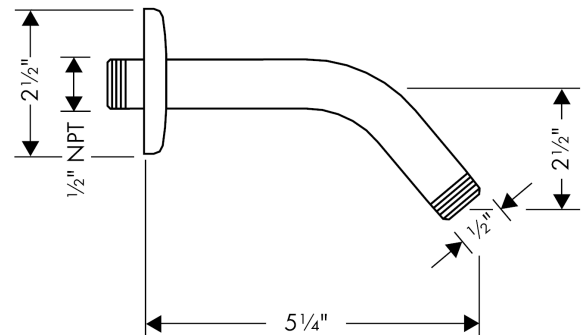

Showerarm Standard 6"

Finishes : **polished brass**

Part no. : **27411933**

Description

Features

- Brass
- 1/2" NPT
- Escutcheon

Item details

List Price

\$ 47.00

Compliance

Product image

Scale drawing

Showerarm Standard 6"
Finishes : **polished brass**

Part no. : **27411933**

Exploded drawing

Year of production: >03/07

Showerarm Standard 6"

Finishes : **polished brass**

Part no. : **27411933**

Spare parts list

Year of production: >**03/07**

Pos.	Description	Part no.	Price	PU
1	escutcheon Ø 64 mm	88536930	-	1