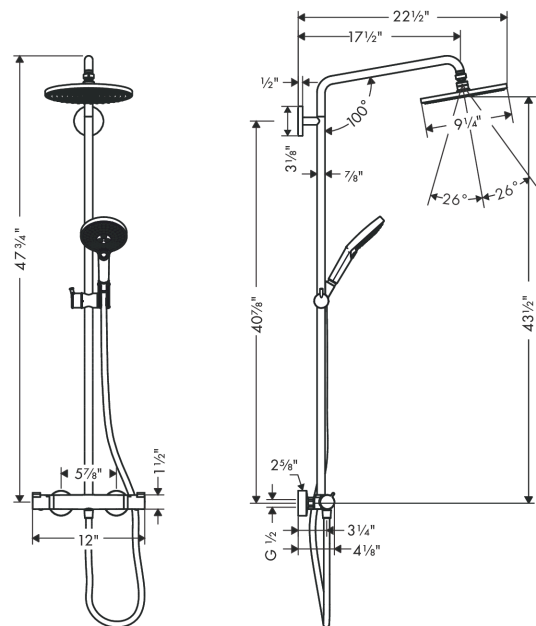

##### Features

- consists of: Showerhead, Handshower, Thermostatic shower mixer, Handshower hose, Slider
- Flow: 2.5 GPM (9.5 L/Min)
- Outlets may not be operated simultaneously
- Shower outlet flow: 2.5 GPM (9.5 L/Min)
- Shower arm swivels left and right
- Anti-scald 100° safety stop
- Integrated volume control/diverter for 2 functions
- Exposed installation
- Thermostatic cartridge
- Built-in service stops

#### Scale drawing

**Raindance S**

**Showerpipe 240 1-Jet, 2.5 GPM**

Finishes : **brushed nickel** Part no. : **27115821**

**Exploded drawing**

Year of production: >01/16

#### Spare parts list

Year of production: >01/16

Pos.	Description	Part no.	Price	PU
1	mounting set	98716000	-	1
2	wall flange	95687000	-	1
3	O-ring 72x2	98395000	-	1
4	tile-matching-disk	98681000	-	1
5	escutcheon Ø 80 mm	95691820	-	1
6	screw	92137000	-	1
7	hollow set screw M6x5	98447000	-	1
8	shower arm	95916820	-	1
9	O-ring 20x2	98165000	-	1
10	sleeve	92166820	-	1
11	pipe 1030 mm	95915820	-	1
12	O-ring 15x2,5	98131000	-	1
13	filter packing	88649000	-	1
14	head shower Ø 240 mm	92210821	-	1
15	air jet	95794820	-	1
16	handshower	26531821	-	1
17	filter packing	94246000	-	1
18	safety set for temperature control	95839001	-	1
19	handle	95836821	-	1
20	cover cap	95433820	-	1
21	handle fixing set	95843001	-	1
22	O-ring 26x1,5	98390000	-	1
23	nut	98913000	-	1
24	thermostat cartridge	98282001	-	1
25	shower hose 1,60 m	28276823	-	1
26	seal	98058000	-	1
27	O-ring 14x2	98129000	-	1
28	shut off unit with selector	98283000	-	1
29	stop ring for flow control	95927000	-	1
30	O-ring 12x2,25	98382000	-	1
31	set of nuts	96157820	-	1
32	non return valve	96737000	-	1
33	filter packing	96922000	-	1
34	isolation valve	98341000	-	1
35	escutcheon	98340820	-	1
36	support, assy	97651820	-	1