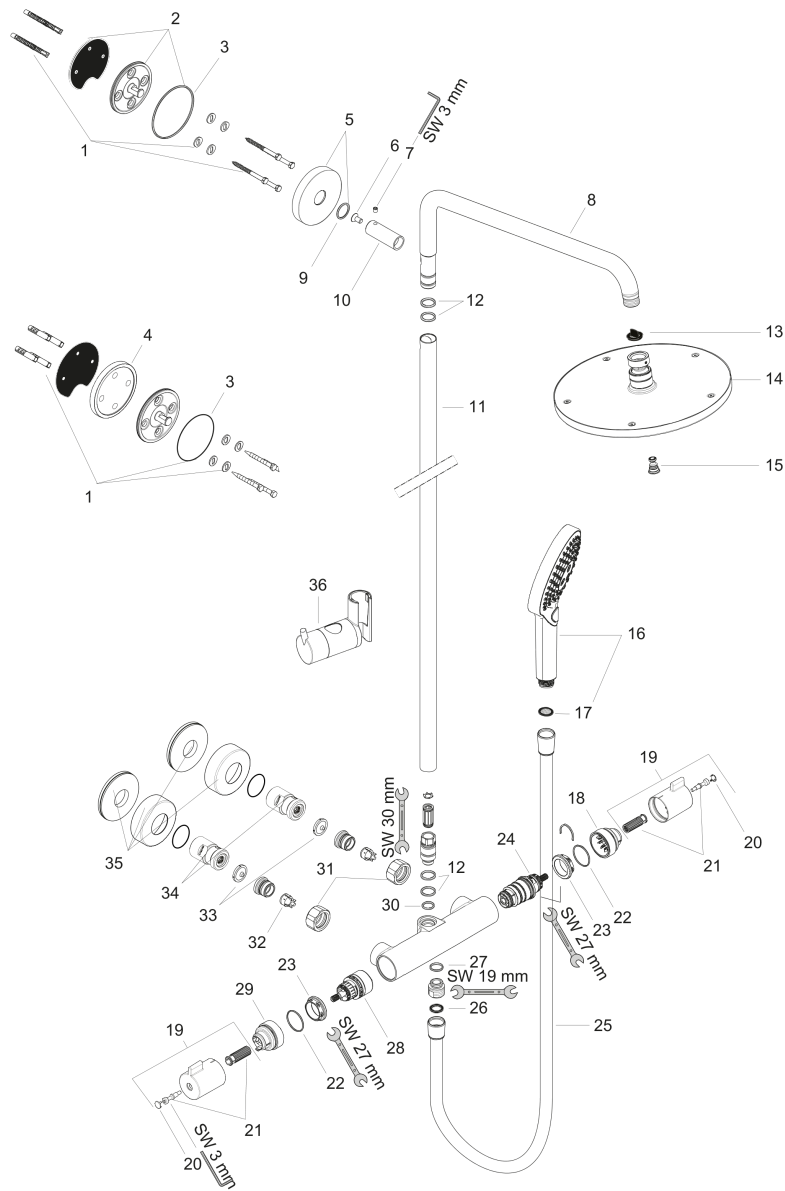

##### Features

- consists of: Showerhead, Handshower, Thermostatic shower mixer, Handshower hose, Slider
- Flow: 2.5 GPM (9.5 L/Min)
- Outlets may not be operated simultaneously
- Shower outlet flow: 2.5 GPM (9.5 L/Min)
- Shower arm swivels left and right
- Anti-scald 100° safety stop
- Integrated volume control/diverter for 2 functions
- Exposed installation
- Thermostatic cartridge
- Built-in service stops

#### Scale drawing

**Raindance S**

**Showerpipe 240 1-Jet, 2.5 GPM**

Finishes : **brushed nickel** Part no. : **27115821**

**Exploded drawing**

Year of production: >01/16

### Showerpipe 240 1-Jet, 2.5 GPM

Finishes : **brushed nickel** Part no. : **27115821**

#### Spare parts list

Year of production: >01/16

Pos.	Description	Part no.	Price	PU
1	mounting set	98716000	-	1
2	wall flange	95687000	-	1
3	O-ring 72x2	98395000	-	1
4	tile-matching-disk	98681000	-	1
5	escutcheon Ø 80 mm	95691820	-	1
6	screw	92137000	-	1
7	hollow set screw M6x5	98447000	-	1
8	shower arm	95916820	-	1
9	O-ring 20x2	98165000	-	1
10	sleeve	92166820	-	1
11	pipe 1030 mm	95915820	-	1
12	O-ring 15x2,5	98131000	-	1
13	filter packing	88649000	-	1
14	head shower Ø 240 mm	92210821	-	1
15	air jet	95794820	-	1
16	handshower	26531821	-	1
17	filter packing	94246000	-	1
18	safety set for temperature control	95839001	-	1
19	handle	95836821	-	1
20	cover cap	95433820	-	1
21	handle fixing set	95843001	-	1
22	O-ring 26x1,5	98390000	-	1
23	nut	98913000	-	1
24	thermostat cartridge	98282001	-	1
25	shower hose 1,60 m	28276823	-	1
26	seal	98058000	-	1
27	O-ring 14x2	98129000	-	1
28	shut off unit with selector	98283000	-	1
29	stop ring for flow control	95927000	-	1
30	O-ring 12x2,25	98382000	-	1
31	set of nuts	96157820	-	1
32	non return valve	96737000	-	1
33	filter packing	96922000	-	1
34	isolation valve	98341000	-	1
35	escutcheon	98340820	-	1
36	support, assy	97651820	-	1