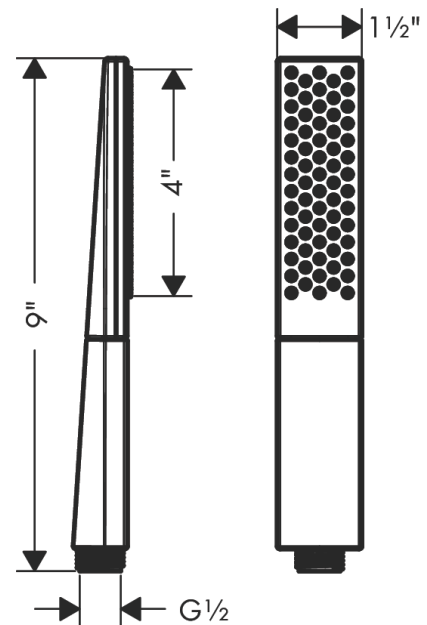

Rainfinity
Baton Handshower 100 1-Jet, 2.5 GPM
 Finishes : **matte white** Part no. : **26866701**

Description

Features

- Spray modes: PowderRain
- Flow: 2.5 GPM (9.5 L/Min)
- Spray face surface: graphite

Item details

List Price \$ 203.00

Technology

Design awards

reddot award 2019
best of the best

Compliance

Product image

Scale drawing

Rainfinity
Baton Handshower 100 1-Jet, 2.5 GPM
Finishes : **matte white** Part no. : 26866701

Exploded drawing

Year of production: >04/20

Rainfinity

Baton Handshower 100 1-Jet, 2.5 GPM

Finishes : **matte white** Part no. : **26866701**

Spare parts list

Year of production: >04/20

Pos.	Description	Part no.	Price	PU
1	filter	92672000	-	1
2	seal	98058000	-	1