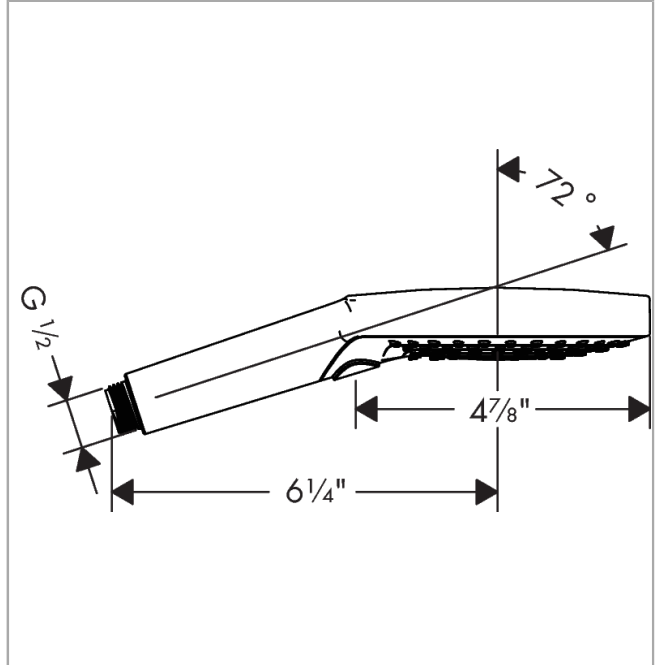

Raindance Select S
Handshower 120 3-Jet PowderRain, 2.5 GPM
 Finishes : **brushed nickel** Part no. : **26037821**

Description

Features

- Select button for comfortable alternation of spray modes
- Spray modes: PowderRain, Rain, Whirl
- Flow: 2.5 GPM (9.5 L/Min)
- Fully-finished matching spray face

Item details

List Price \$ 212.00

Technology

Compliance

Product image

Scale drawing

Raindance Select S
Handshower 120 3-Jet PowderRain, 2.5 GPM
Finishes : brushed nickel Part no. : 26037821

Exploded drawing