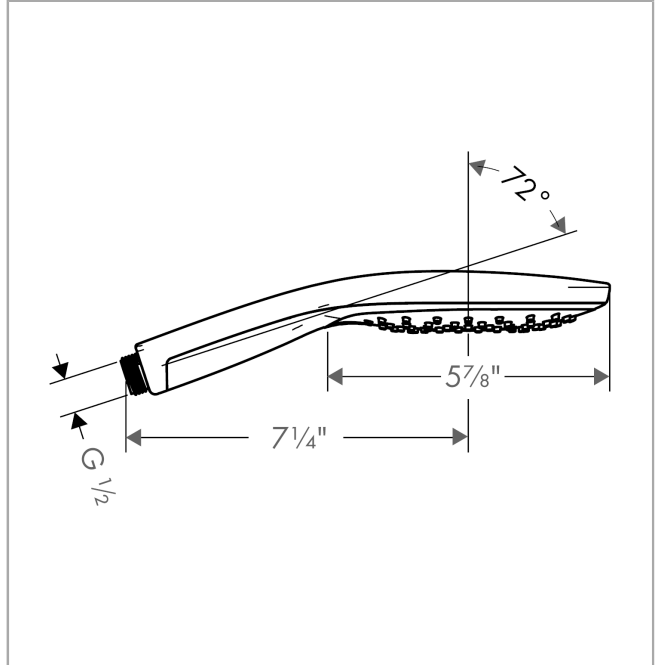

Raindance Select S
Handshower 150 3-Jet, 2.0 GPM
 Finishes : **chrome** Part no. : **04730000**

Description

Features

- Select button for comfortable alternation of spray modes
- 81 no-clog spray channels
- Spray modes: CaresseAir, Mix, RainAir
- Flow: 2.0 GPM (7.6 L/Min)
- Fully-finished matching spray face

Item details

List Price \$ 180.00

Technology

Compliance

Product image

Scale drawing

Raindance Select S
Handshower 150 3-Jet, 2.0 GPM
Finishes : **chrome** Part no. : **04730000**

Exploded drawing

Year of production: >01/18

Raindance Select S
Handshower 150 3-Jet, 2.0 GPM
 Finishes : **chrome** Part no. : **04730000**

Spare parts list

Year of production: >01/18

Pos.	Description	Part no.	Price	PU
1	filter packing	94246000	-	1