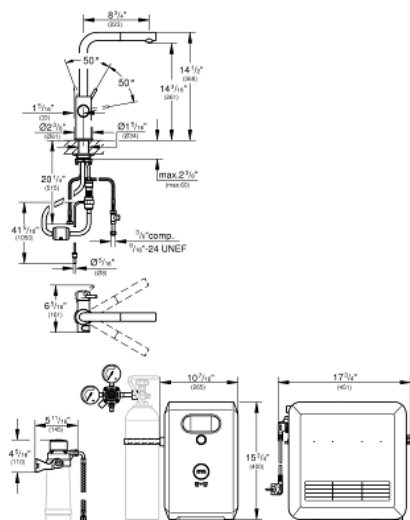

GROHE BLUE PROFESSIONAL Kitchen Faucet Starter Kit

MODEL # 31608002

Pure Freude
an Wasser

GROHE

Product Description: GROHE BLUE PROFESSIONAL Kitchen Faucet Starter Kit

Standard Specification:

- GROHE SilkMove
- GROHE StarLight finish
- 14 1/2" faucet height
- 13 1/16" aerator height
- Pull-out spray
- 8 3/4" faucet reach
- Swivel area 360°
- Single hole installation
- Push buttons for 3 types of filtered and chilled water: still, medium, and sparkling
- Separate internal water ways for filtered and non-filtered water
- GROHE Blue Professional cooler
- Delivers 12 liters of chilled water per hour
- Color display with push and turn control
- 270 Watt cooling unit, 110 V AC
- Requires ventilation holes in the bottom of the kitchen cabinet
- Software set-up and monitoring of filter and CO2 capacity via GROHE Ondus app*
- Additional monitoring via GROHE Blue Professional Browser - Monitor possible with Bluetooth 4.0** and WiFi interface for wireless data communication
- For Apple*** and Android devices
- Bluetooth range (max. 10 m) varies depending on used materials and walls between transmitter and receiver
- Includes filter head with flexible water hardness adjustment
- 1.75 gpm
- CALGreen compliant
- GROHE Blue Filter, CO2 tank and cleaning cartridge are not included
- System requirements
  - *WPA2 encrypted and password protected network, MAC address filters are not supported.
  - iPhone with iOS 9.0 or higher / smart phone with Android 4.3 or higher
  - Mobile devices and GROHE Ondus App are not included in delivery and have to be ordered separately via an authorised Apple store/store/iTunes or Google Play store.
- **The Bluetooth® word mark and logos are registered trademarks owned by Bluetooth SIG, Inc. and any use of such