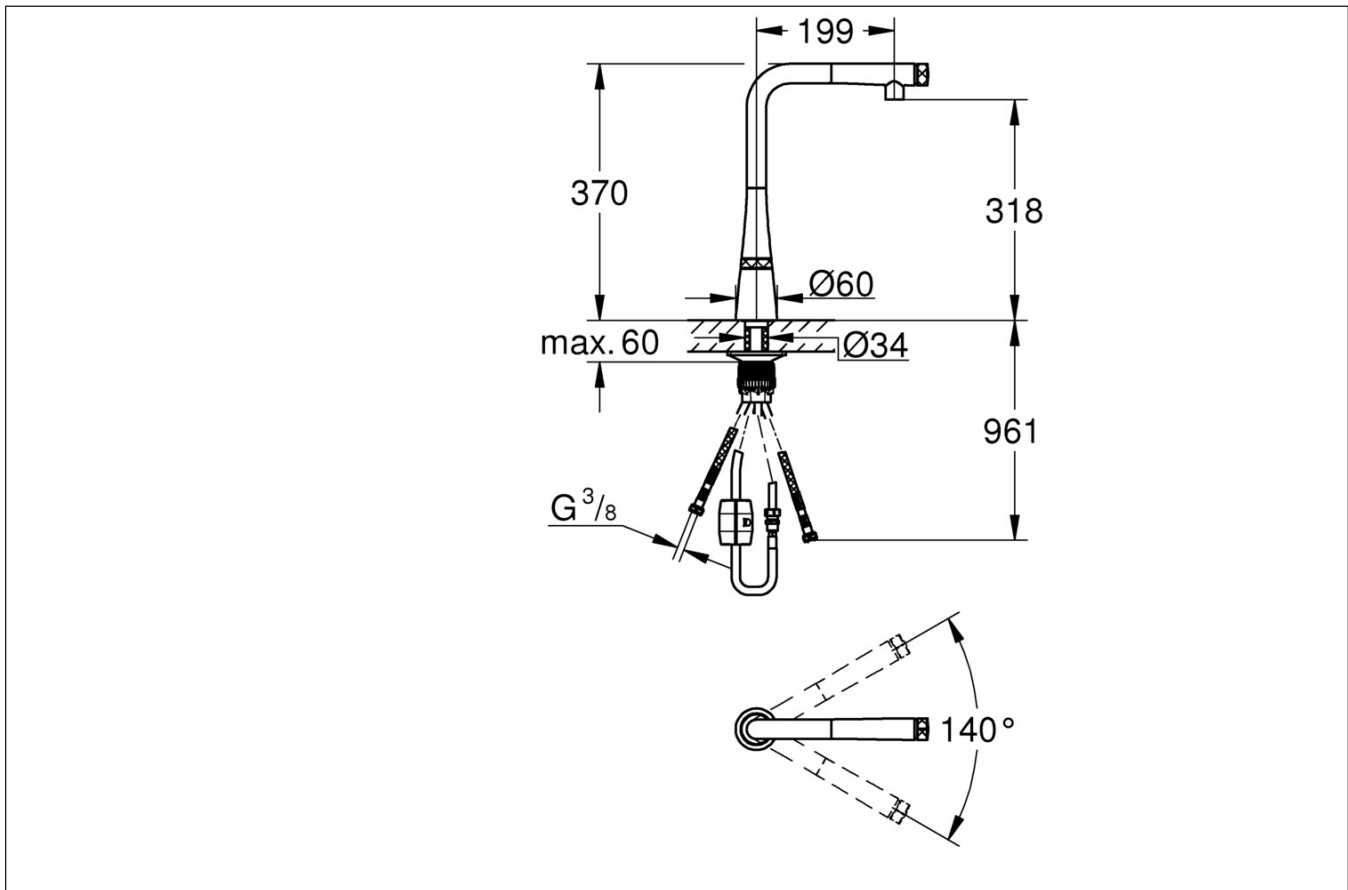

31559

LADYLUX® L2 SMARTCONTROL PULL-OUT DUAL SPRAY KITCHEN FAUCET

Pure Freude
an Wasser

TECHNICAL DATA:

GPM (Min)-GPM (Max)

1.75 GPM

Tel: 1.630.582.7711 Fax: 1.630.582.7722

We reserve the right to make revisions without notice to product specifications.

For the most current Specification Sheet, go to www.grohe.us.

02-21-2020

PART OF LIXIL