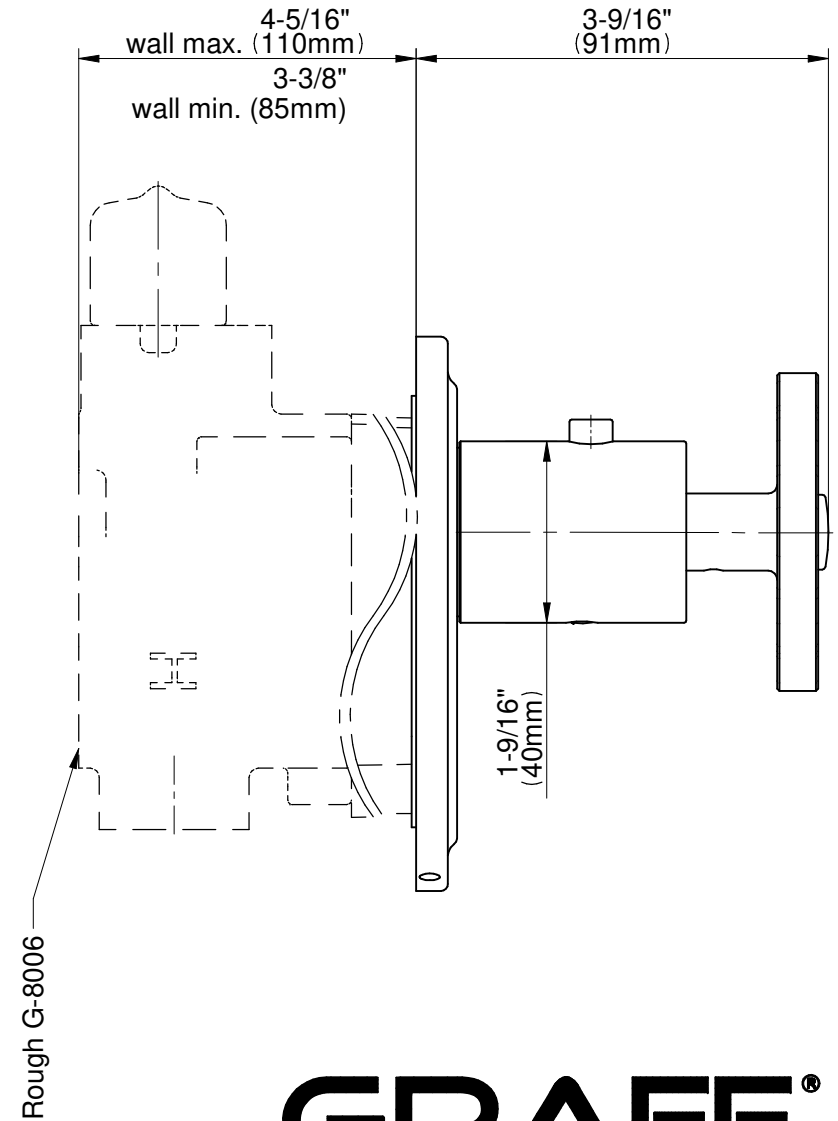

G-8031-C18E-T

Vintage Series

GRAFF®
CUTTING EDGE DESIGN