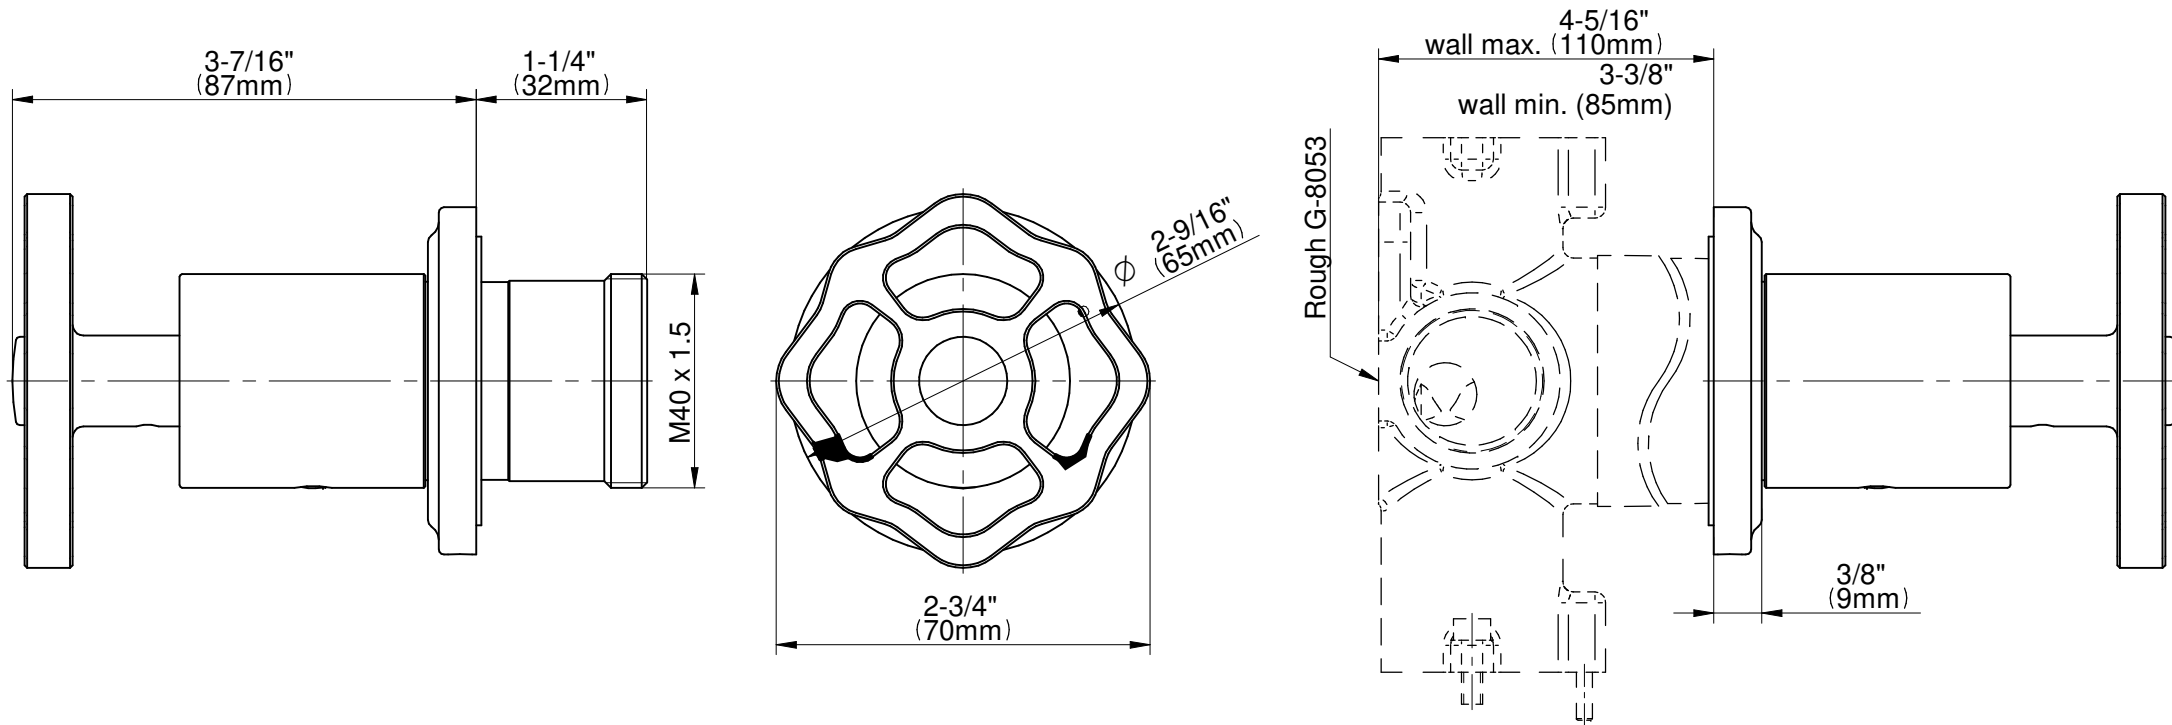

G-8039-C18E1

Vintage Series