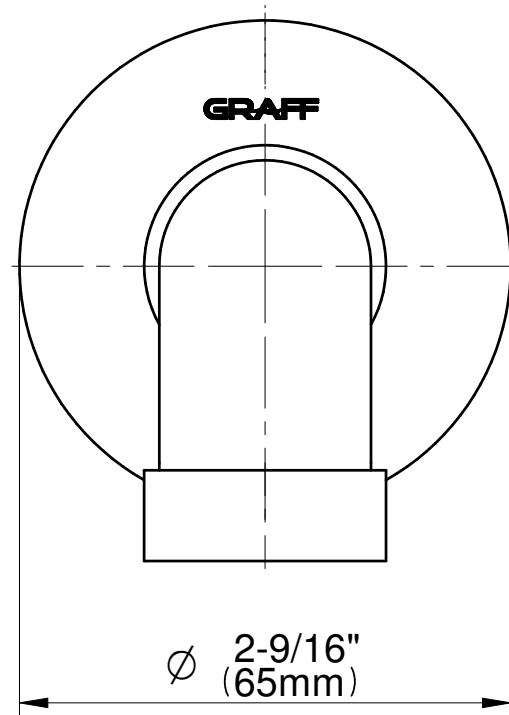

G-11365

Vintage Series