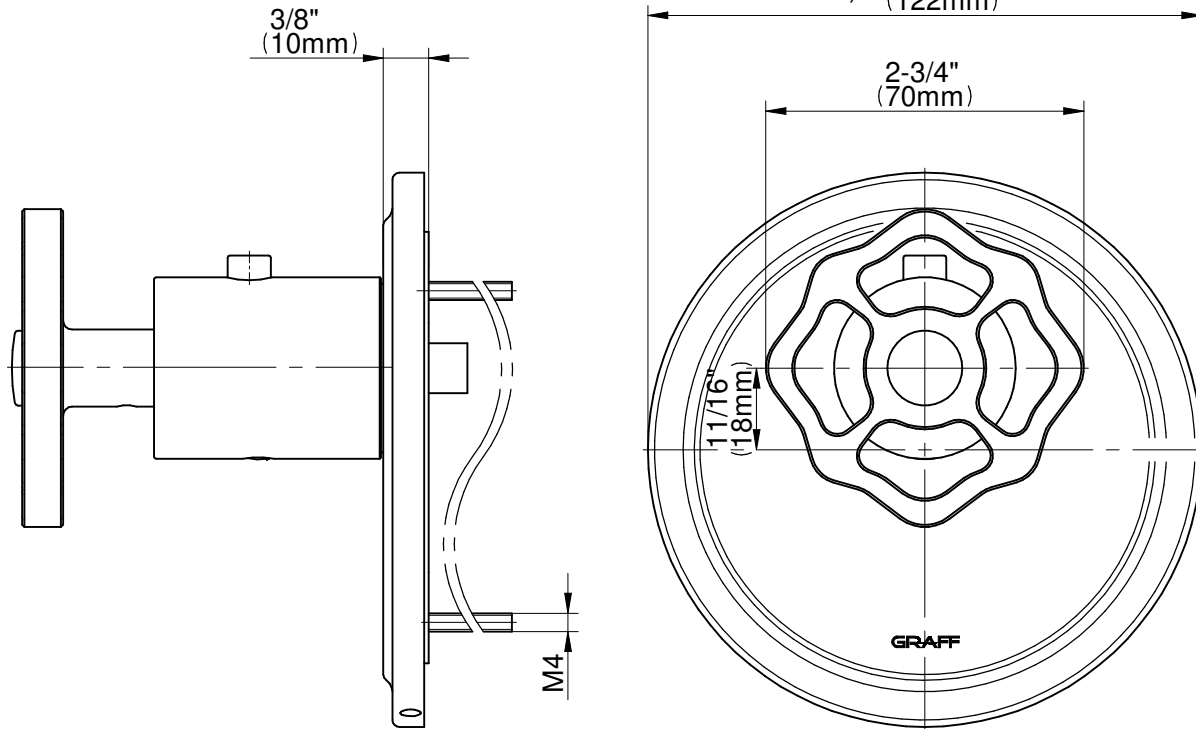

G-8031-C18E-T

Vintage Series

GRAFF®
CUTTING EDGE DESIGN