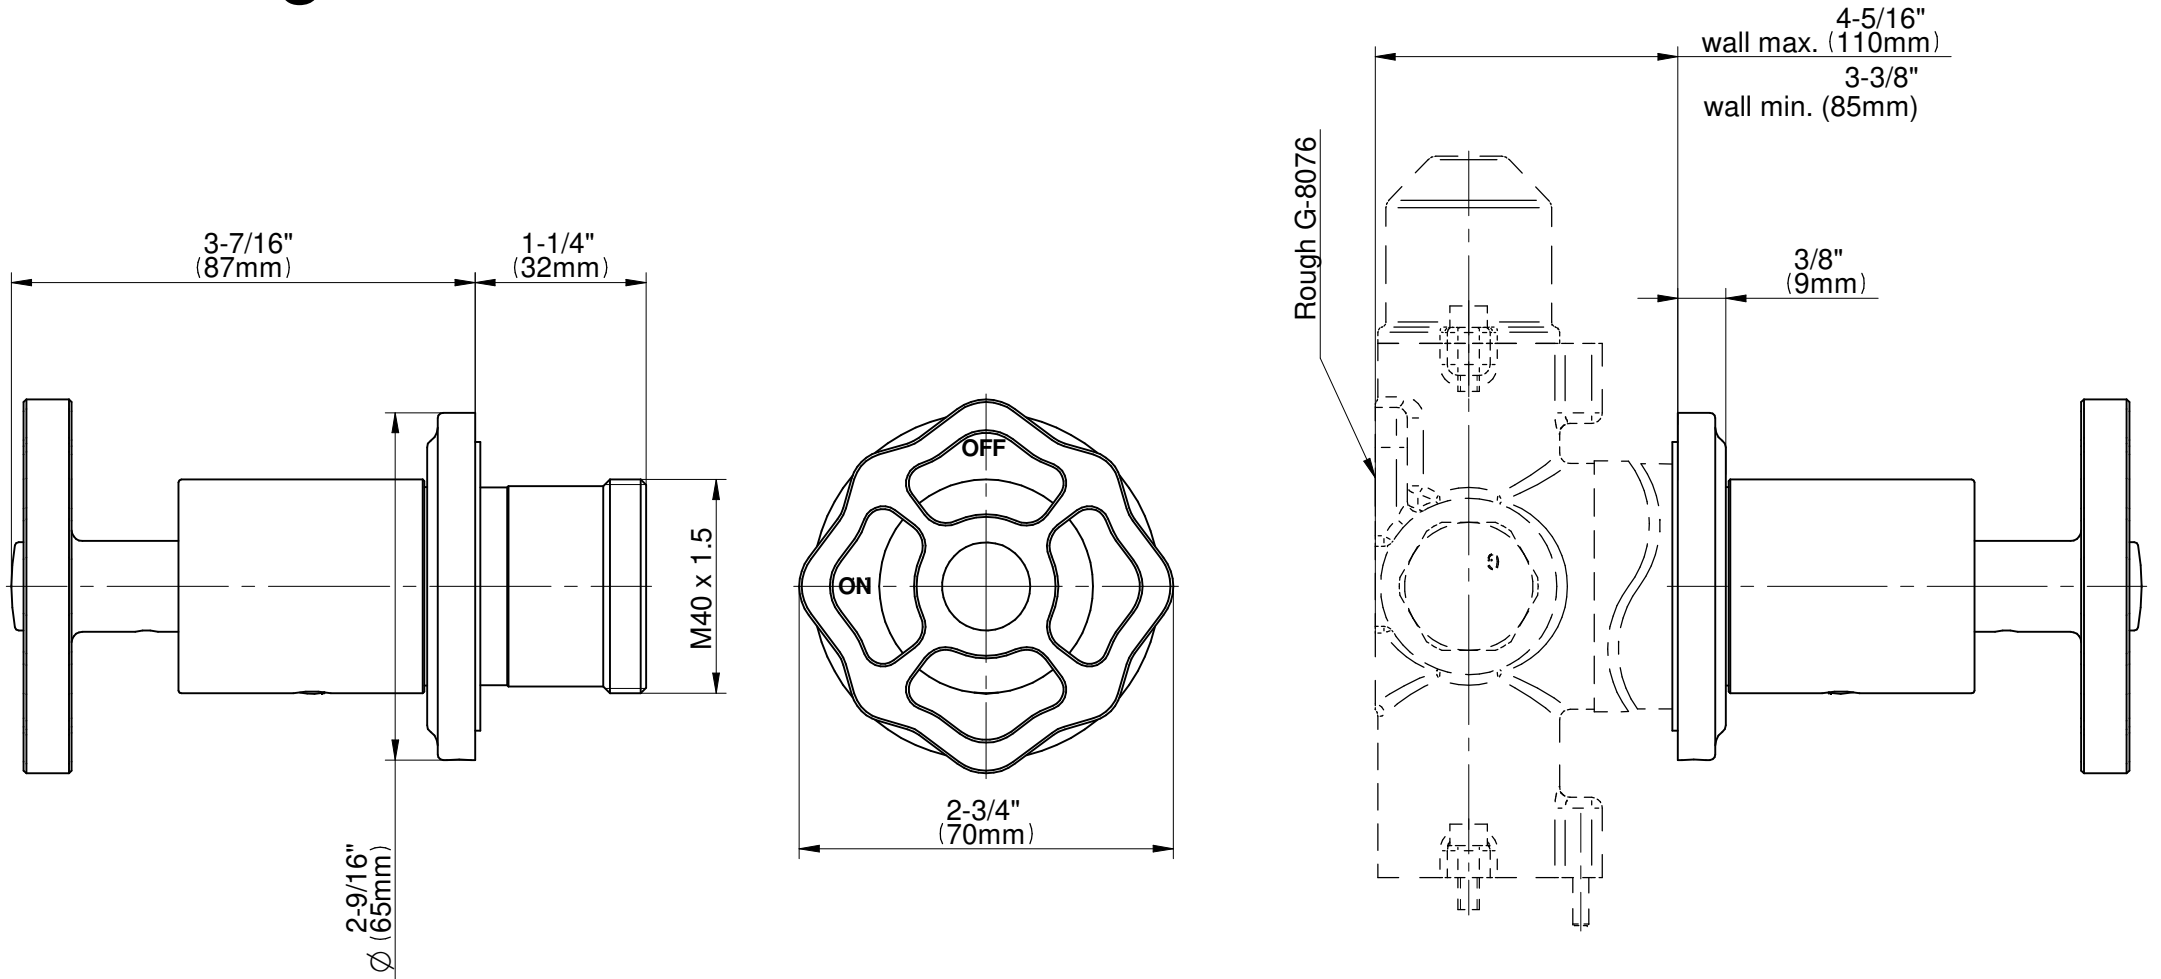

SHOWER
Vintage M-Series Thermostatic
Shower System - Tub and Shower
with Handshower
GT3.N42ST-C18E0

GRAFF®

Information

- 3/4" thermostatic valve and trim
- 3/4" stop/volume control valve and 3-way diverter valve and trims
- 9" showerhead with 11" wall-mounted shower arm
- Showerhead features no-clog, easy-clean spray nozzles
- Handshower set with wall-mounted slide bar and 59" hose
- 7-1/2" matching Vintage collection tub spout
- Optional extension kit
- Flow rates: showerhead \leq 1.8 max gpm, handshower \leq 1.8 max gpm
- CALGreen

Architectural White

G-8034-C18E1-T

Vintage Series

SHOWER
 Three-Way Diverter Control Valve
 WITH Off Function (No Pass-
 Through)
G-8053

Information

- ~11.4 gpm @ 60 psi
- 3/4" universal inlets/outlets with female threads
- Operates one function at a time
- Stacking inlet feature
- Supplied with protective plastic cover
- CALGreen compliant depending on functions