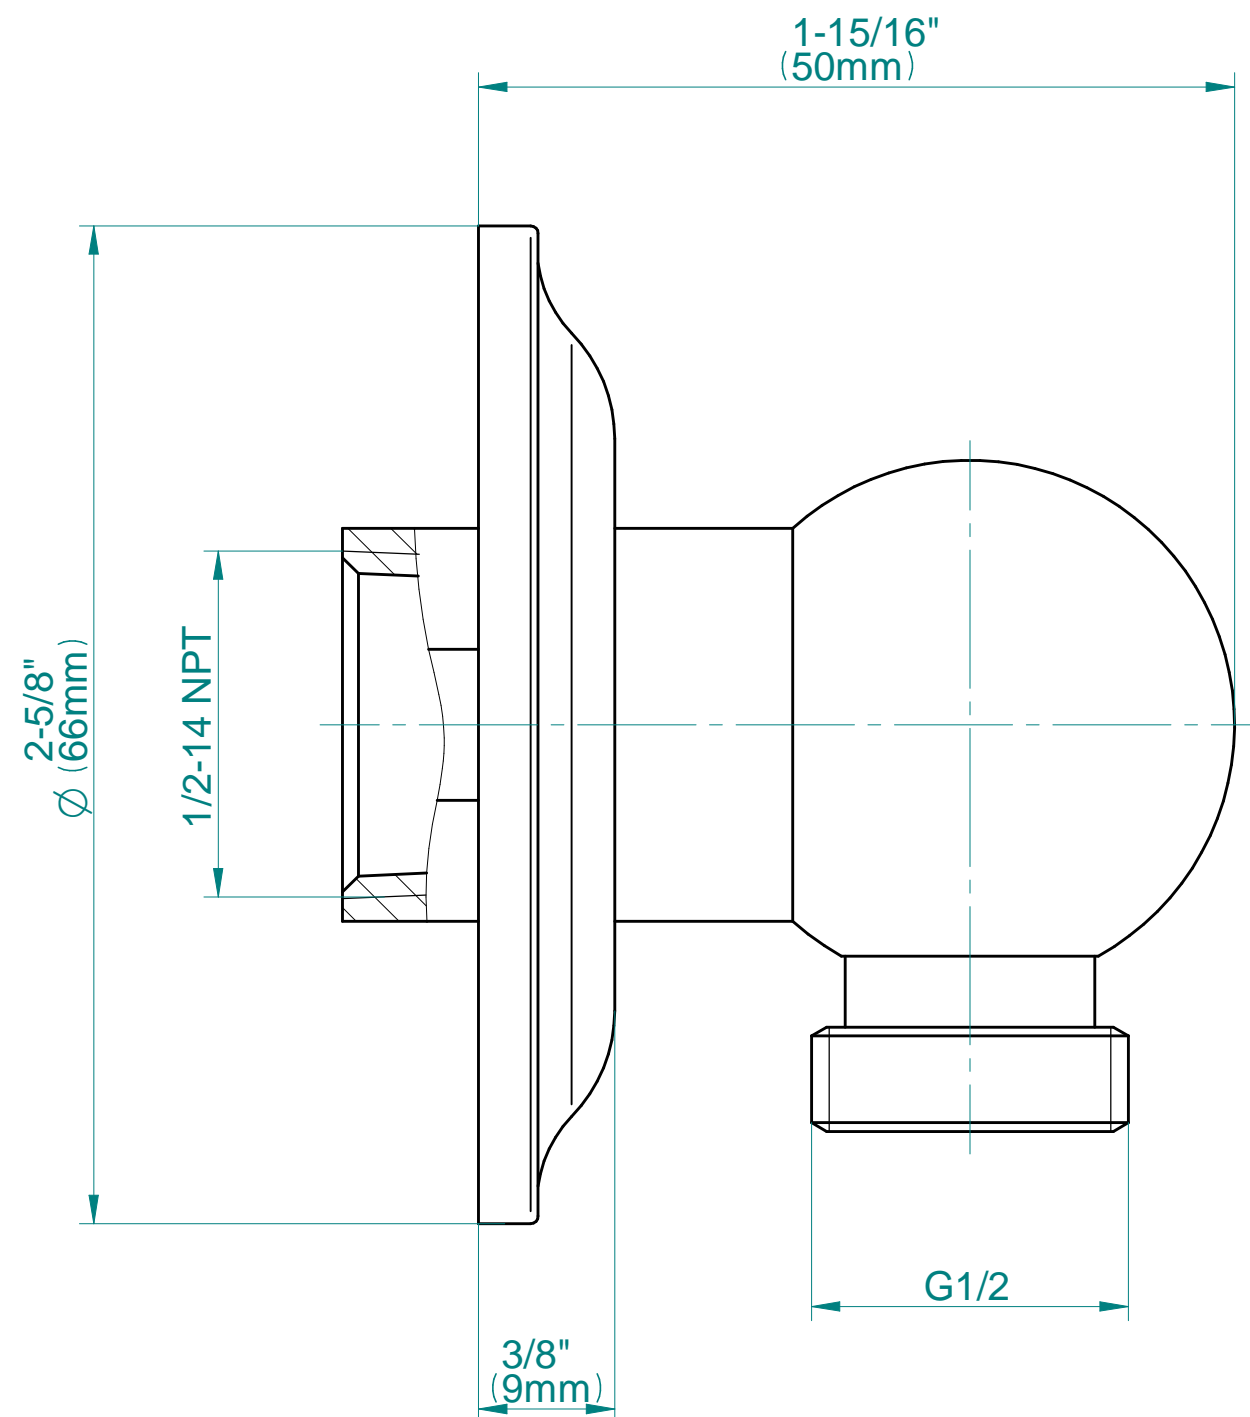

SHOWER
Vintage Wall-Mounted Slide Bar
G-8711

GRAFF[®]

Information

- 27" tall wall-mounted slide bar
- Adjustable bracket fits all hoses with conical nut

Finishes

24K Gold

24K Brushed Gold

24K Brushed Gold with Black Accents