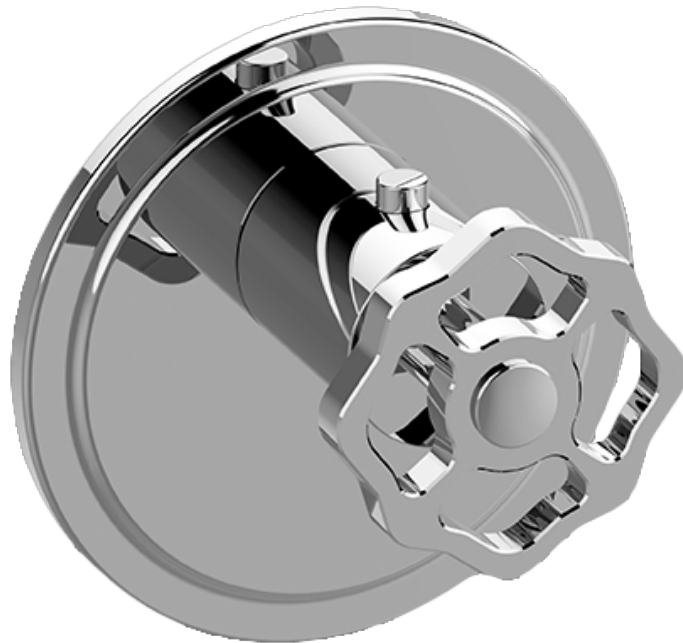

www.graff-faucets.com | phone: 800-954-4723

SHOWER
 Vintage M-Series Thermostatic
 Valve Trim with Handle
G-8031-C18E-T

Information

- Single metal handle
- Decorative trim plate
- Use with G-8006 Thermostatic Rough Valve