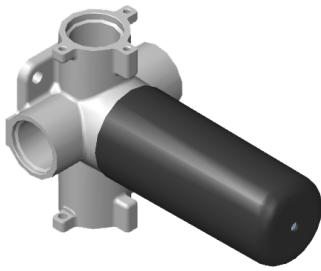

SHOWER
7-1/2" Vintage Tub Spout
G-11365

GRAFF[®]

Information

- Includes spout ring
- 1/2" NPT male thread inlet
- Tub spout flow rate ~ 12.4 gpm @60 psi

Finishes

24K Gold

24K Brushed Gold

24K Brushed Gold with Black Accents

Architectural White

G-8053

M-Series

3-Way Diverter Control Valve WITH Off Function (No Pass-Through)

Product Features

- 3/4" universal inlets/outlets with female threads
- Stacking inlet feature
- Supplied with protective plastic cover
- CalGreen compliant dependent on functions