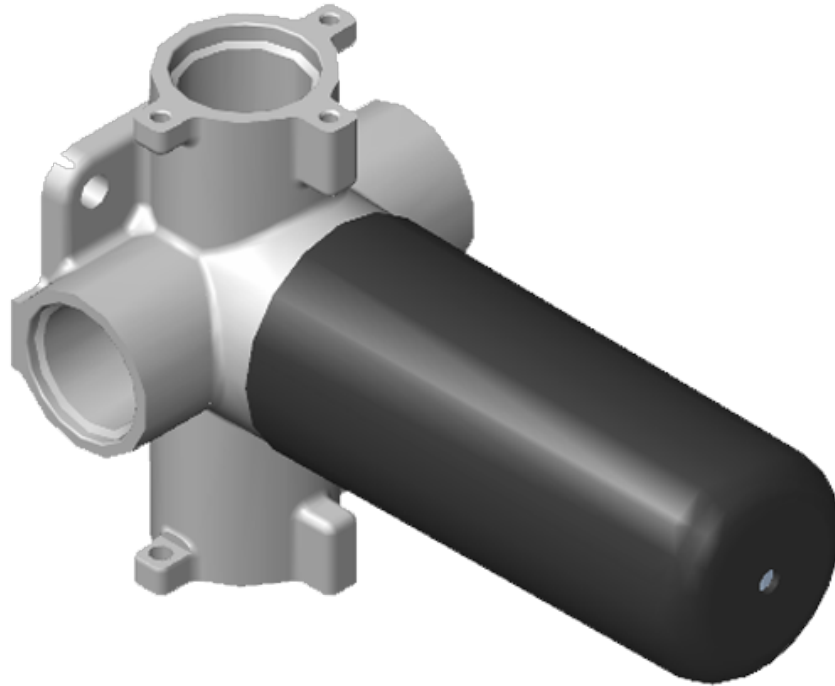

Architectural White

G-8034-C18E1-T

Vintage Series

SHOWER
 Three-Way Diverter Control Valve
 WITH Off Function (No Pass-
 Through)
G-8053

Information

- ~11.4 gpm @ 60 psi
- 3/4" universal inlets/outlets with female threads
- Operates one function at a time
- Stacking inlet feature
- Supplied with protective plastic cover
- CALGreen compliant depending on functions