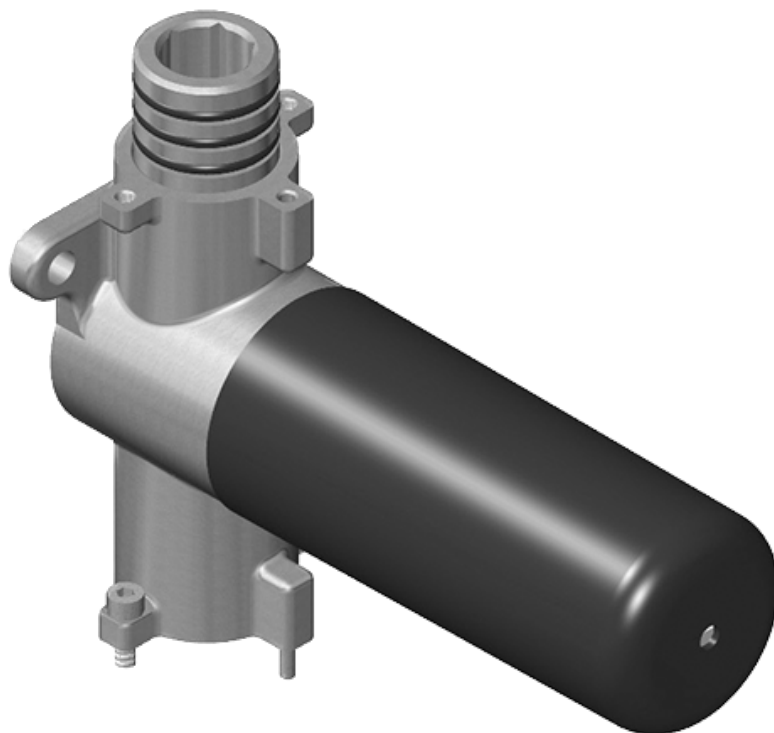

SHOWER
Stop/Volume Control Rough Valve
G-8077

GRAFF®

Information

- 18.1 gpm @ 60 psi
- 3/4" universal inlets/outlets with female threads
- Stacking inlet and outlet feature
- Supplied with protective plastic cover
- CalGreen compliant dependent on functions

Finishes