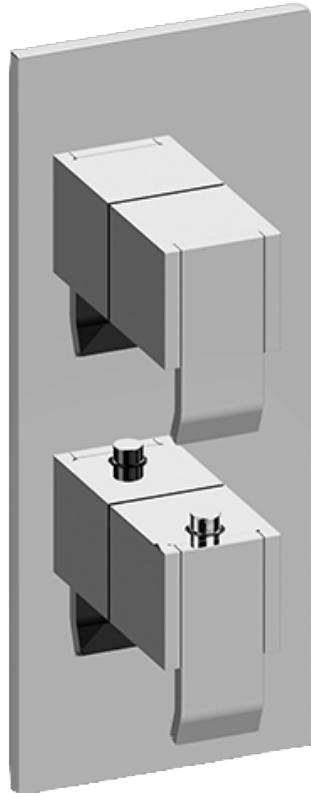

SHOWER
Qubic M-Series Thermostatic
Shower System - Shower with
Handshower
GM2.022WD-LM38E0

GRAFF®

Information

- 3/4" thermostatic valve and trim
- 3/4" 2-way diverter valve
- 8" showerhead with 12" wall-mounted shower arm
- Showerhead features no-clog, easy-clean spray nozzles
- Handshower set with wall bracket and 59" hose
- Optional extension kit
- Flow rates: showerhead ≤ 1.8 max gpm, handshower ≤ 1.5 max gpm
- CALGreen

SHOWER
Thermostatic Rough Valve
G-8006

GRAFF®

Information

- 12.9 gpm @ 60 psi
- 3/4" universal inlets
- Built-in service stops
- Stacking outlet feature
- Complete serviceability from front of all units
- Supplied with protective plastic cover
- CalGreen compliant dependent on functions

www.graff-faucets.com | phone: 800-954-4723

SHOWER
Qubic M-Series Valve Trim with
Two Handles
G-8048-LM38E0-T

GRAFF®

Information

- Two metal handles, decorative trim plate
- Use with M-Series rough valves
- ADA

Polished
Nickel

Steelnox®
(Satin Nickel)

Architectural
White

SHOWER
Two-Way Diverter Volume Control
Valve WITH Off Function and Pass-
Through
G-8052

GRAFF®

Information

- 11.7 gpm @ 60 psi
- 3/4" universal inlets/outlets with female threads
- Operates one function at a time
- Stacking inlet and pass-through port feature
- Supplied with protective plastic cover
- CALGreen compliant depending on functions