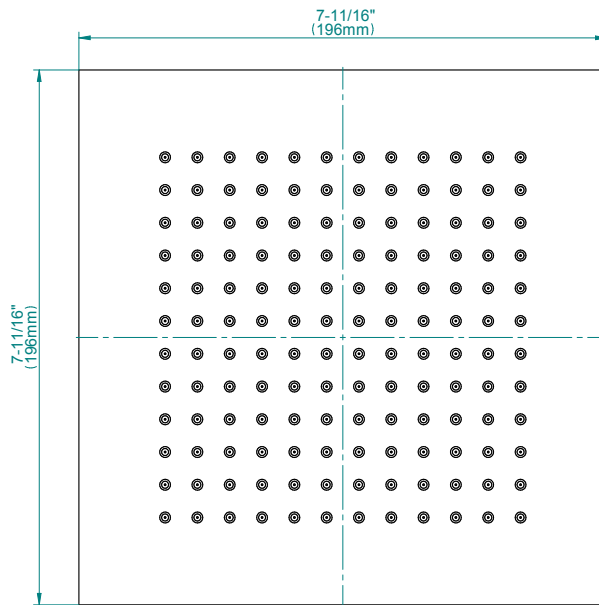

Code Compliance

- CALGreen

Warranty

- Limited lifetime warranty

For complete warranty information go to www.graff-designs.com/en-nam/warranty

The measurements shown are for reference only. Products and specifications shown are subject to change without notice. Revised 12/2017

www.graff-designs.com | phone: 800-954-4723