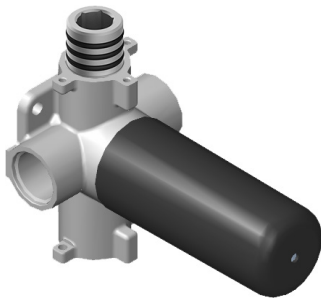

SHOWER
Qubic M-Series Thermostatic
Shower System - Shower with
Handshower
GM2.022WD-LM38E0

GRAFF®

Information

- 3/4" thermostatic valve and trim
- 3/4" 2-way diverter valve
- 8" showerhead with 12" wall-mounted shower arm
- Showerhead features no-clog, easy-clean spray nozzles
- Handshower set with wall bracket and 59" hose
- Optional extension kit
- Flow rates: showerhead ≤ 1.8 max gpm, handshower ≤ 1.5 max gpm
- CALGreen

www.graff-faucets.com | phone: 800-954-4723

SHOWER
Qubic M-Series Valve Trim with
Two Handles
G-8048-LM38E0-T

GRAFF®

Information

- Two metal handles, decorative trim plate
- Use with M-Series rough valves
- ADA

Polished
Nickel

Steelnox®
(Satin Nickel)

Architectural
White

SHOWER
Two-Way Diverter Volume Control
Valve WITH Off Function and Pass-
Through
G-8052

GRAFF®

Information

- 11.7 gpm @ 60 psi
- 3/4" universal inlets/outlets with female threads
- Operates one function at a time
- Stacking inlet and pass-through port feature
- Supplied with protective plastic cover
- CALGreen compliant depending on functions

Finishes

G-8052 M-Series
 2-Way Diverter Volume Control Valve
 WITH Off Function and Pass-Through

Product Features

- 12.1 gpm @ 60 psi
- 3/4" universal inlets/outlets with female threads
- Stacking inlet and pass-through port feature
- Supplied with protective plastic cover
- CalGreen compliant dependent on functions