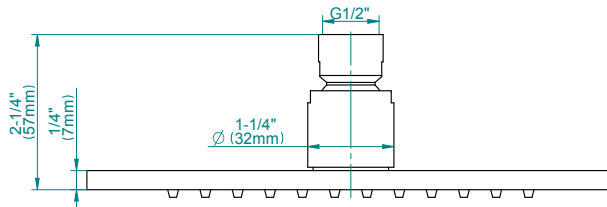

Code Compliance

- CALGreen

Warranty

- Limited lifetime warranty

For complete warranty information go to www.graff-designs.com/en-nam/warranty

The measurements shown are for reference only. Products and specifications shown are subject to change without notice. Revised 12/2017

www.graff-designs.com | phone: 800-954-4723