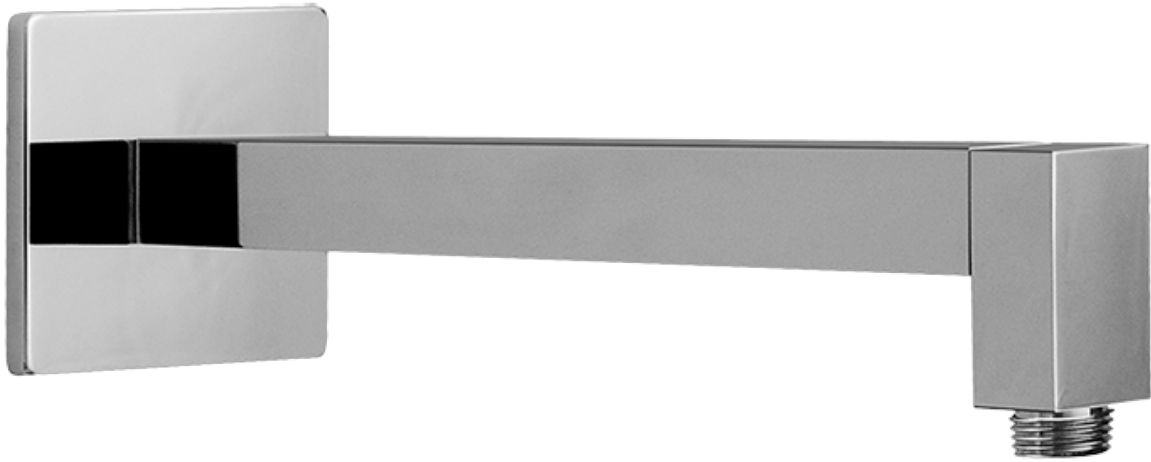

SHOWER
Qubic M-Series Thermostatic
Shower System - Shower with
Handshower
GM2.022WD-LM38E0

GRAFF®

Information

- 3/4" thermostatic valve and trim
- 3/4" 2-way diverter valve
- 8" showerhead with 12" wall-mounted shower arm
- Showerhead features no-clog, easy-clean spray nozzles
- Handshower set with wall bracket and 59" hose
- Optional extension kit
- Flow rates: showerhead ≤ 1.8 max gpm, handshower ≤ 1.5 max gpm
- CALGreen

www.graff-designs.com | phone: 800-954-4723

SHOWER
Contemporary 12" Shower Arm
G-8530

GRAFF®

Information

- Includes arm and square flange
- 1/2" NPT male thread inlet
- For use with all showerheads (especially G-8438)