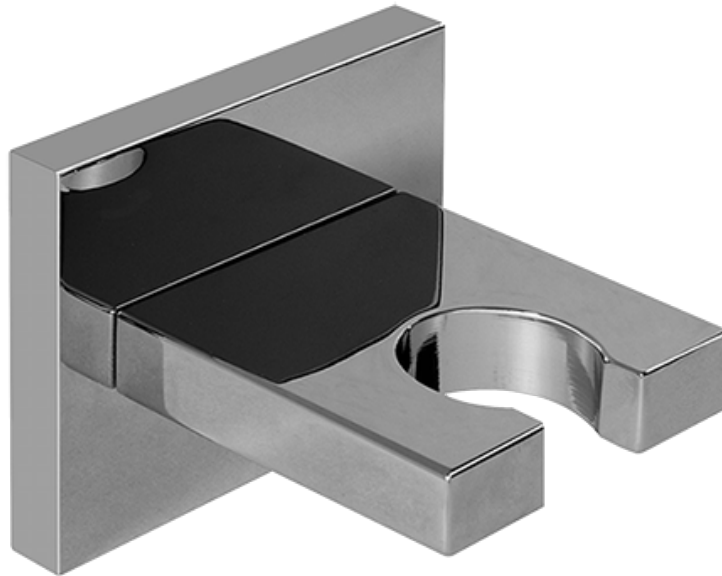

SHOWER
Qubic M-Series Thermostatic
Shower System - Shower with
Handshower
GM2.022WD-LM38E0

GRAFF®

Information

- 3/4" thermostatic valve and trim
- 3/4" 2-way diverter valve
- 8" showerhead with 12" wall-mounted shower arm
- Showerhead features no-clog, easy-clean spray nozzles
- Handshower set with wall bracket and 59" hose
- Optional extension kit
- Flow rates: showerhead ≤ 1.8 max gpm, handshower ≤ 1.5 max gpm
- CALGreen

* Special order finish- call for availability

SHOWER
Contemporary Square Wall
Bracket for Handshower
G-8632

GRAFF®

Information

- Solid brass construction

Finishes

24K Gold

24K Brushed
Gold