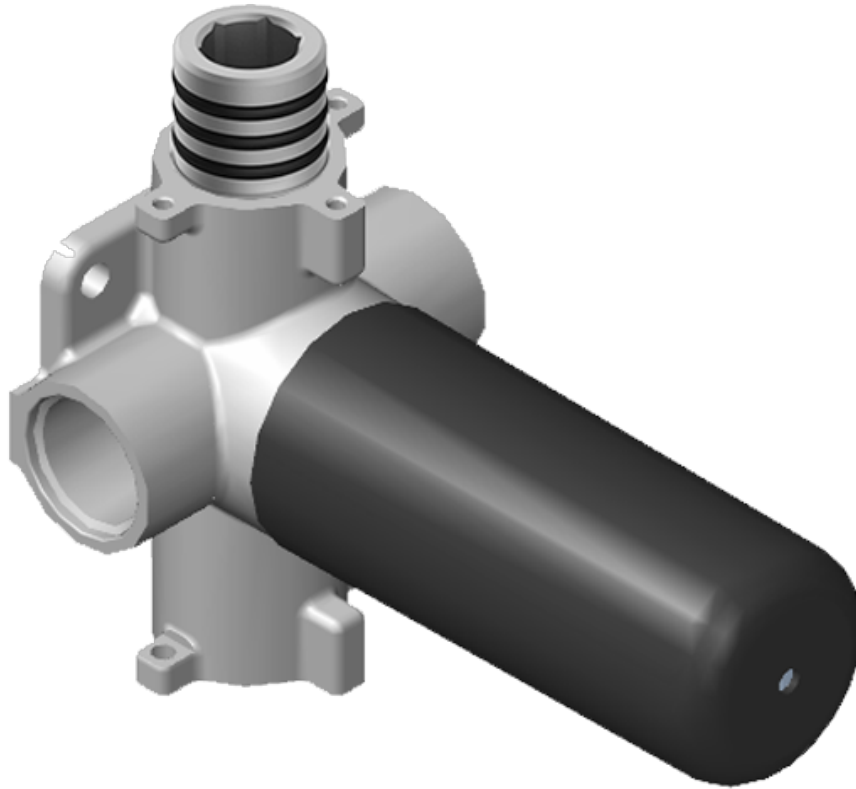

SHOWER
Qubic M-Series Thermostatic
Shower System - Shower with
Handshower
GM2.022WD-LM38E0

GRAFF®

Information

- 3/4" thermostatic valve and trim
- 3/4" 2-way diverter valve
- 8" showerhead with 12" wall-mounted shower arm
- Showerhead features no-clog, easy-clean spray nozzles
- Handshower set with wall bracket and 59" hose
- Optional extension kit
- Flow rates: showerhead ≤ 1.8 max gpm, handshower ≤ 1.5 max gpm
- CALGreen

www.graff-faucets.com | phone: 800-954-4723

SHOWER
Qubic M-Series Valve Trim with
Two Handles
G-8048-LM38E0-T

GRAFF®

Information

- Two metal handles, decorative trim plate
- Use with M-Series rough valves
- ADA

Polished
Nickel

Steelnox®
(Satin Nickel)

Architectural
White

SHOWER
Two-Way Diverter Volume Control
Valve WITH Off Function and Pass-
Through
G-8052

GRAFF®

Information

- 11.7 gpm @ 60 psi
- 3/4" universal inlets/outlets with female threads
- Operates one function at a time
- Stacking inlet and pass-through port feature
- Supplied with protective plastic cover
- CALGreen compliant depending on functions

Finishes

G-8052 M-Series
 2-Way Diverter Volume Control Valve
 WITH Off Function and Pass-Through

Product Features

- 12.1 gpm @ 60 psi
- 3/4" universal inlets/outlets with female threads
- Stacking inlet and pass-through port feature
- Supplied with protective plastic cover
- CalGreen compliant dependent on functions