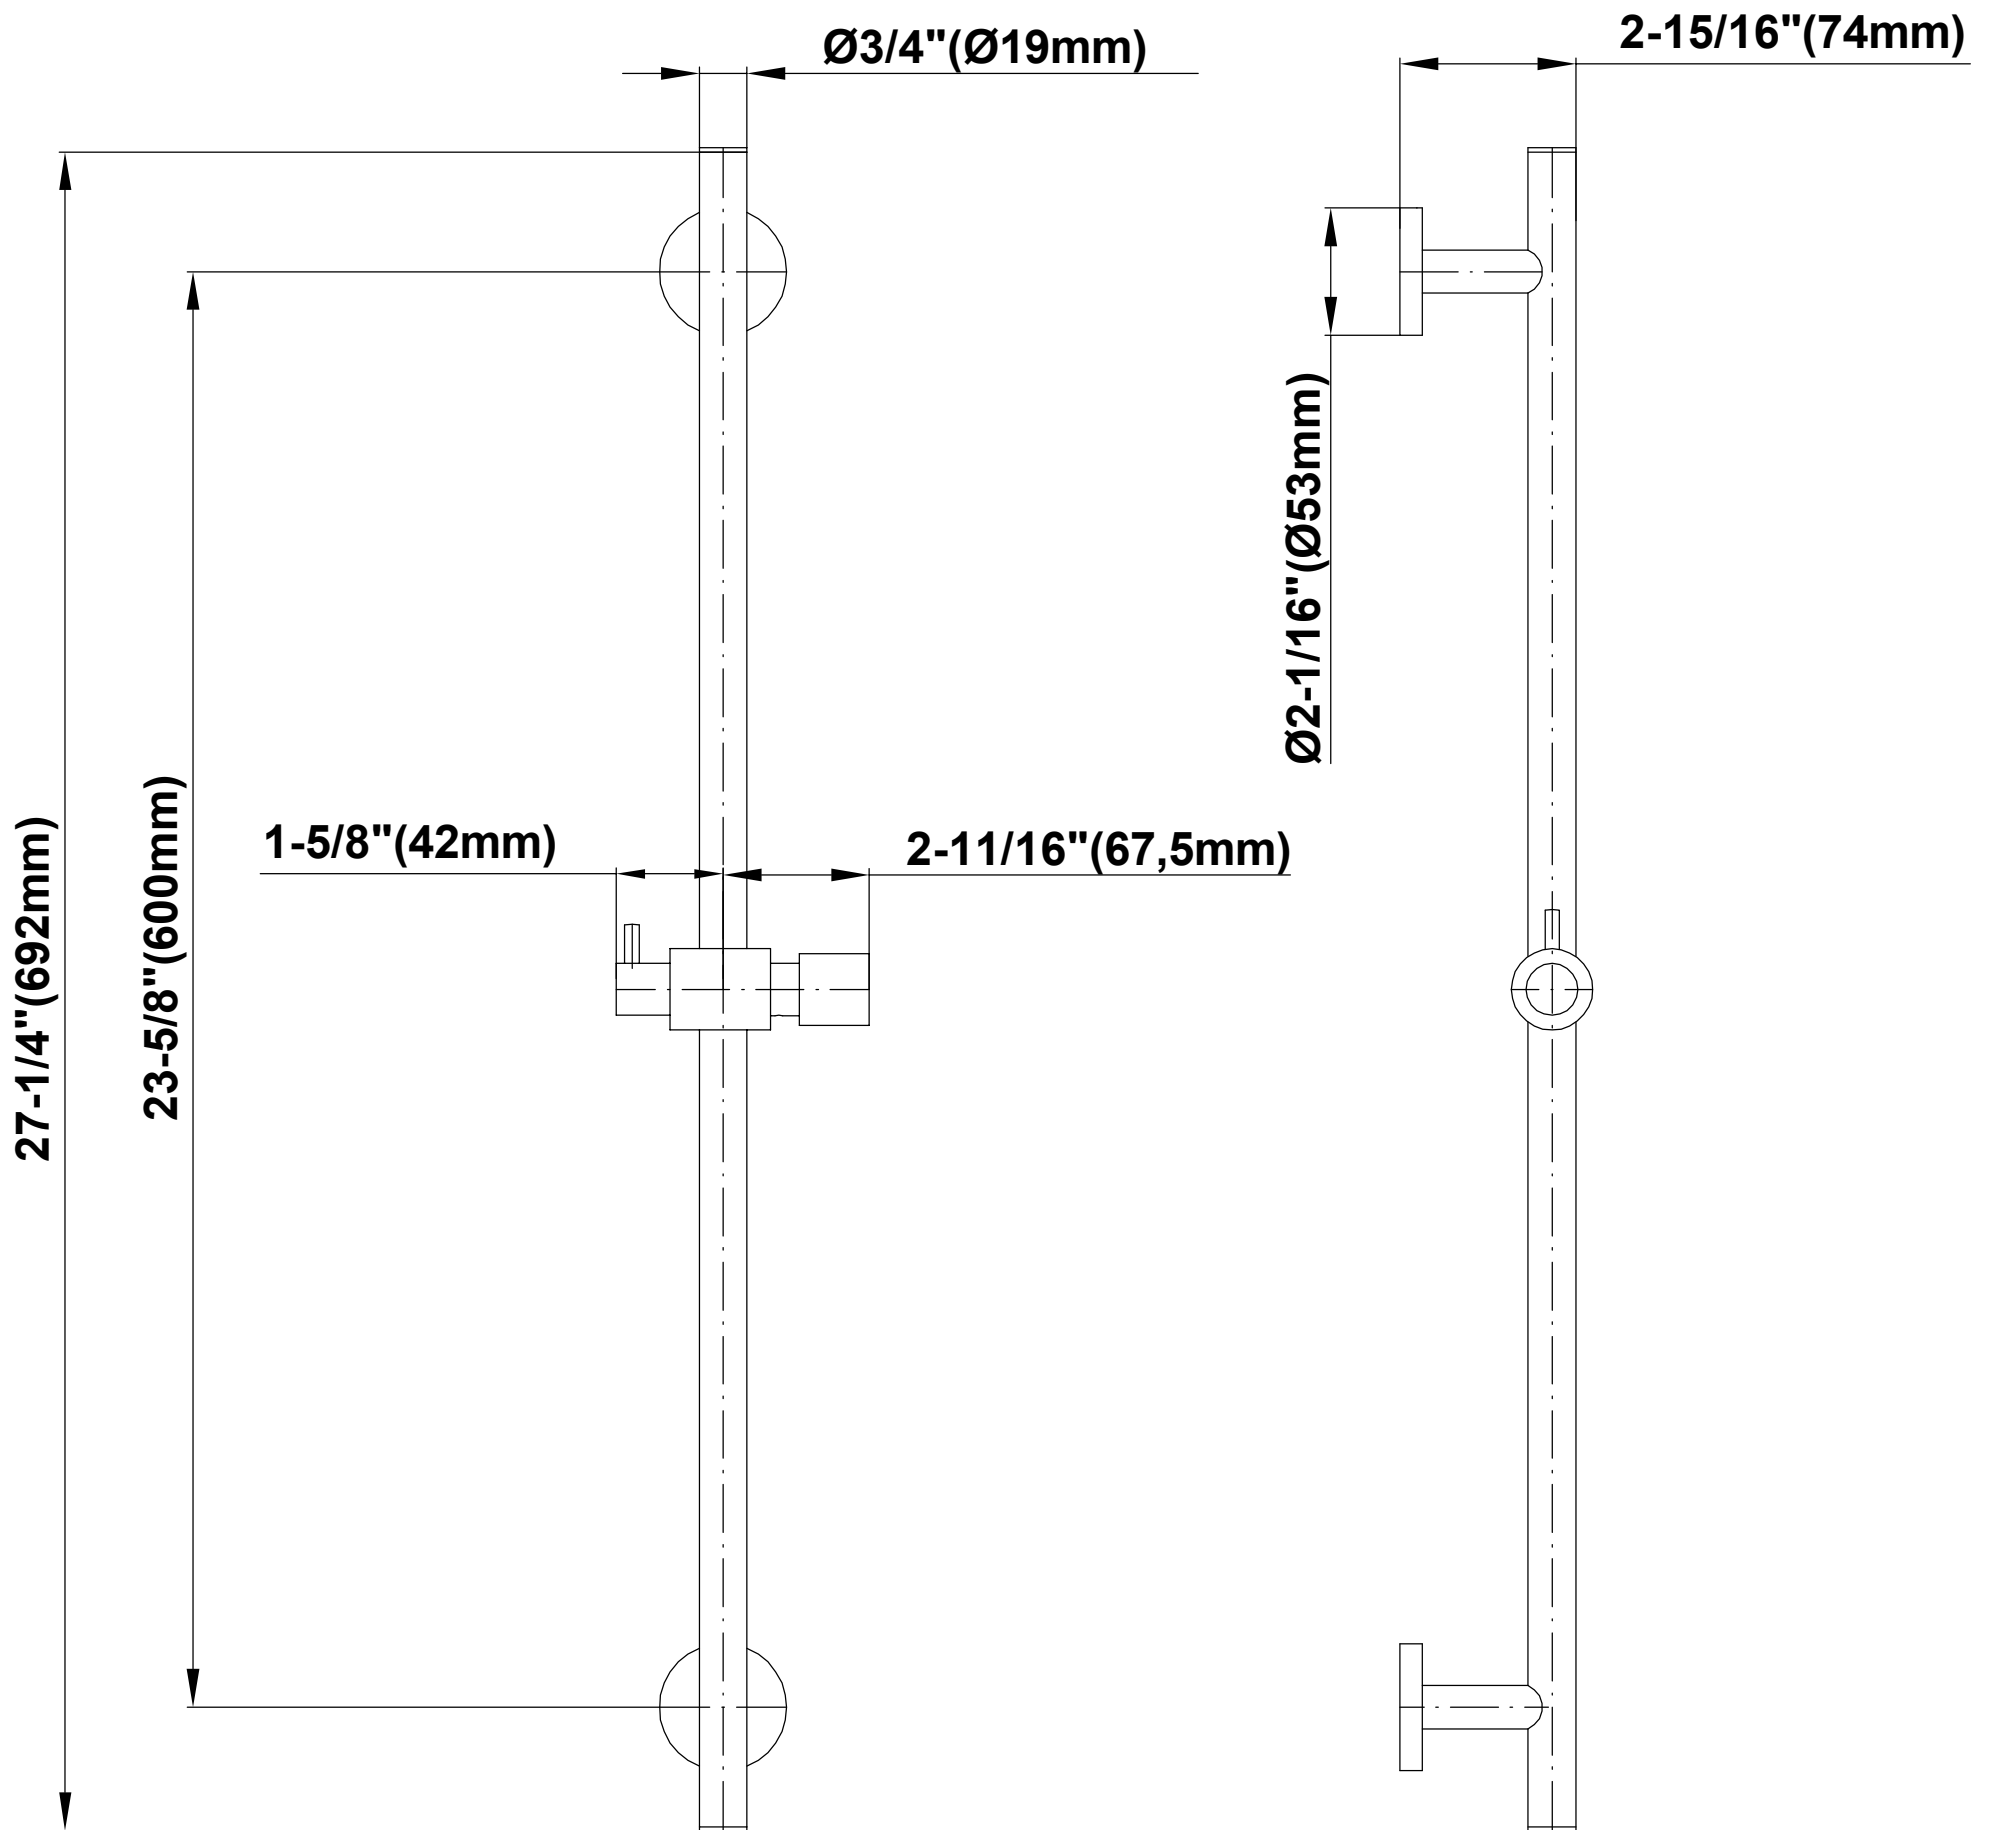

SHOWER
M-Series Thermostatic Shower
System - Tub and Shower with
Handshower
GL3.612WT-RH0

GRAFF®

Information

- 3/4" thermostatic valve and trim
- 3/4" stop/volume control and 3-way diverter valve
- 8" showerhead with 12" wall-mounted shower arm
- Showerhead features no-clog, easy-clean spray nozzles
- Handshower set with wall-mounted slide bar and 59" hose (PVD finishes use 59" flex hose)
- 6" contemporary tub spout
- Optional extension kit
- Flow rates: showerhead ≤ 1.8 max gpm, handshower ≤ 1.5 max gpm
- CALGreen

SHOWER
 Contemporary Wall-Mounted Slide
 Bar
G-8641

Information

- 27 1/4" tall wall-mounted slide bar
- Adjustable bracket fits all hoses with conical nut

Finishes

G - 864 1

SHOWER
 Contemporary Round Handshower
G-8714