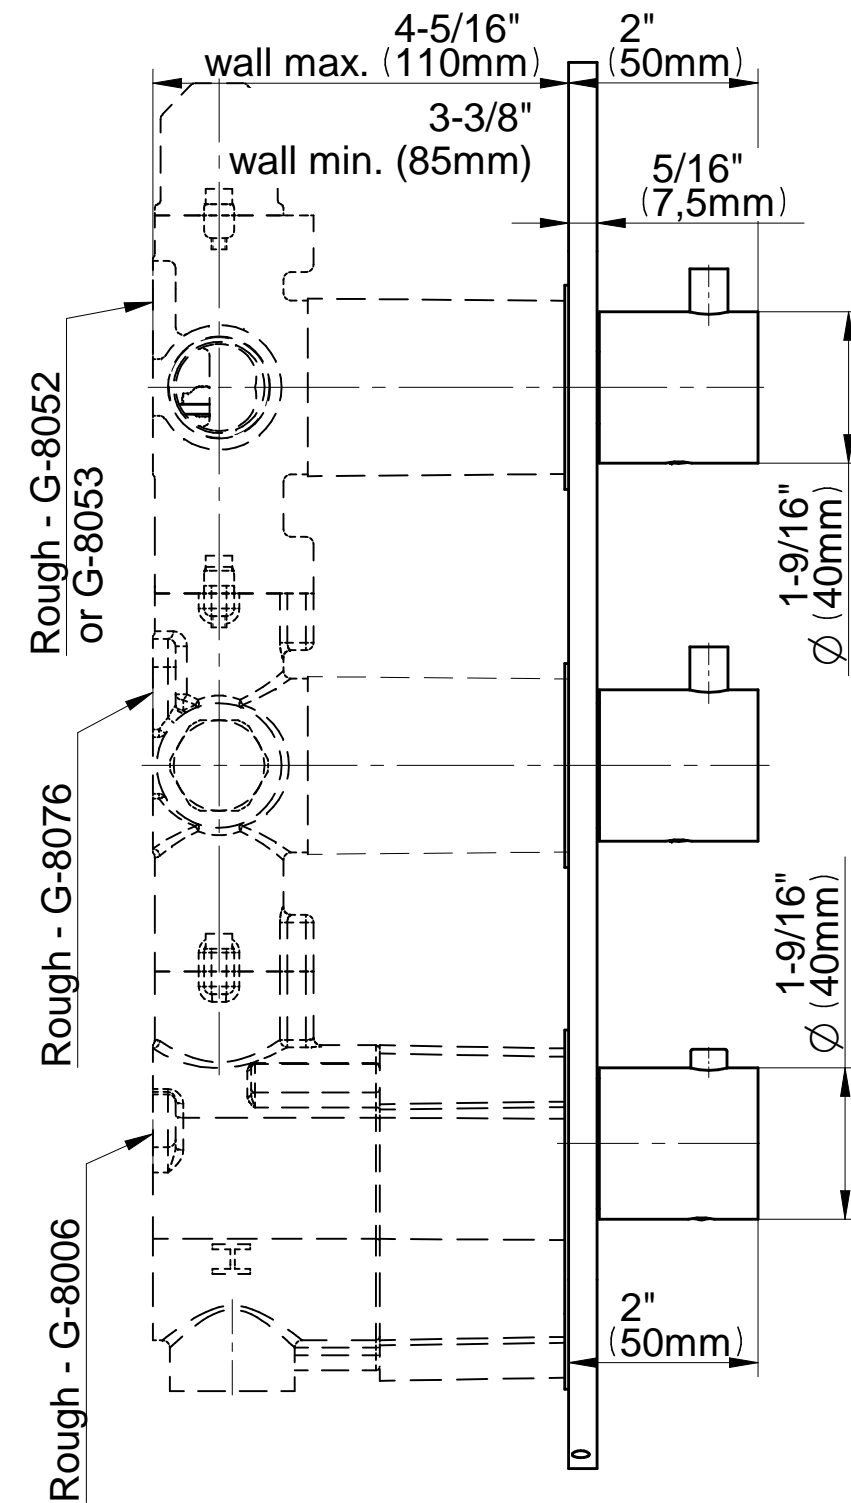

SHOWER
M-Series Thermostatic Shower
System - Tub and Shower with
Handshower
GL3.612WT-RH0

GRAFF®

Information

- 3/4" thermostatic valve and trim
- 3/4" stop/volume control and 3-way diverter valve
- 8" showerhead with 12" wall-mounted shower arm
- Showerhead features no-clog, easy-clean spray nozzles
- Handshower set with wall-mounted slide bar and 59" hose (PVD finishes use 59" flex hose)
- 6" contemporary tub spout
- Optional extension kit
- Flow rates: showerhead ≤ 1.8 max gpm, handshower ≤ 1.5 max gpm
- CALGreen

www.graff-faucets.com | phone: 800-954-4723

SHOWER
M-Series Round Thermostatic
3-Hole Trim Plate and Handle
G-8056-RH0-T

GRAFF®

Information

- Three metal handles
- Decorative trim plate
- Use with G-8006, G-8076 and G-8052 or G-8053 thermostatic rough valves
- To complete package, you must order rough valves

Finishes

G-8056-RH/RH1-T

Round Three Holes Trim Plate - M-Series

SHOWER
 Stop/Volume Control Rough Valve
G-8077

Information

- 18.1 gpm @ 60 psi
- 3/4" universal inlets/outlets with female threads
- Stacking inlet and outlet feature
- Supplied with protective plastic cover
- CalGreen compliant dependent on functions