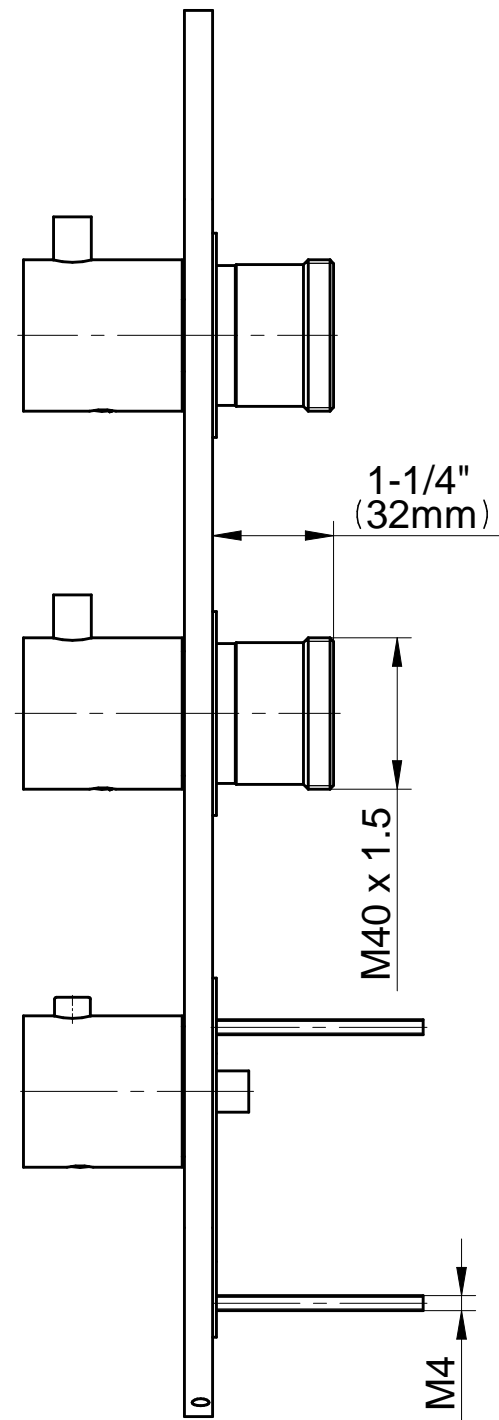

SHOWER
M-Series Thermostatic Shower
System - Tub and Shower with
Handshower
GL3.612WT-RH0

GRAFF®

Information

- 3/4" thermostatic valve and trim
- 3/4" stop/volume control and 3-way diverter valve
- 8" showerhead with 12" wall-mounted shower arm
- Showerhead features no-clog, easy-clean spray nozzles
- Handshower set with wall-mounted slide bar and 59" hose (PVD finishes use 59" flex hose)
- 6" contemporary tub spout
- Optional extension kit
- Flow rates: showerhead ≤ 1.8 max gpm, handshower ≤ 1.5 max gpm
- CALGreen

www.graff-faucets.com | phone: 800-954-4723

SHOWER
M-Series Round Thermostatic
3-Hole Trim Plate and Handle
G-8056-RH0-T

GRAFF®

Information

- Three metal handles
- Decorative trim plate
- Use with G-8006, G-8076 and G-8052 or G-8053 thermostatic rough valves
- To complete package, you must order rough valves

Finishes

G-8056-RH/RH1-T

Round Three Holes Trim Plate - M-Series

SHOWER
 Stop/Volume Control Rough Valve
G-8077

Information

- 18.1 gpm @ 60 psi
- 3/4" universal inlets/outlets with female threads
- Stacking inlet and outlet feature
- Supplied with protective plastic cover
- CalGreen compliant dependent on functions