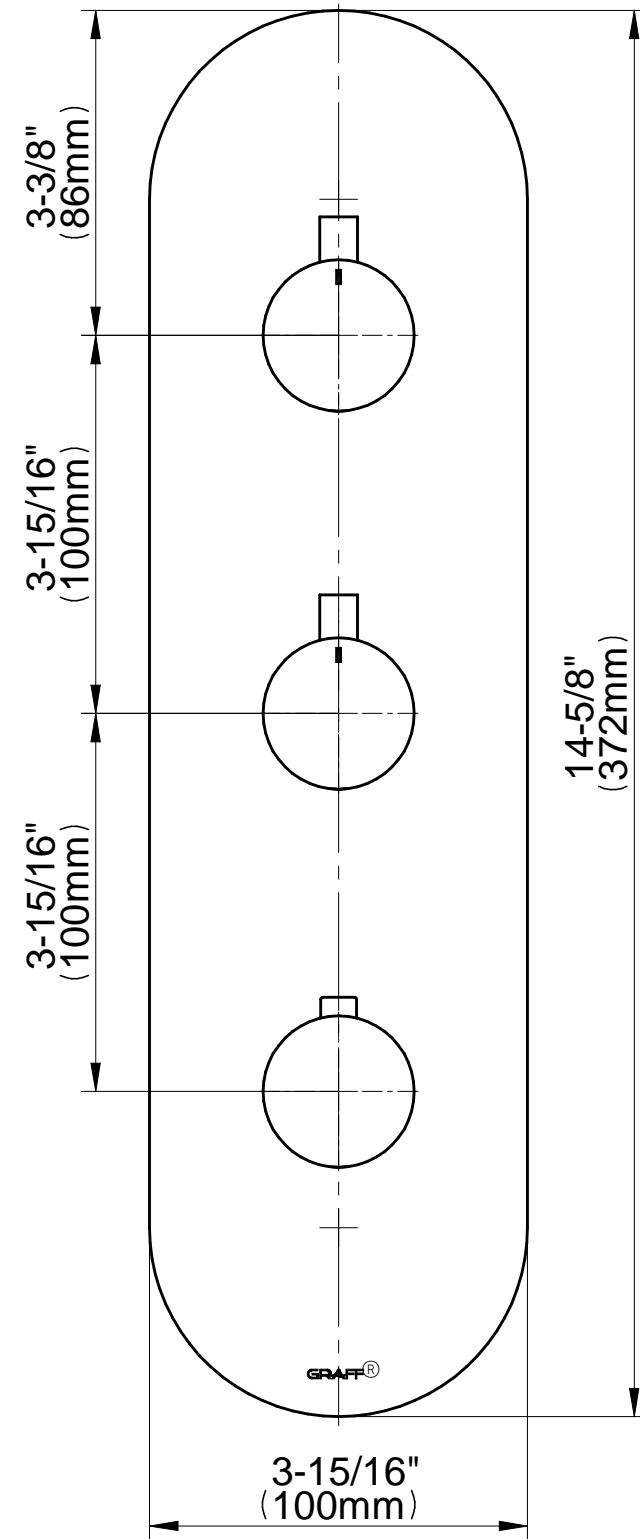

SHOWER
M-Series Thermostatic Shower
System - Tub and Shower with
Handshower
GL3.612WT-RH0

GRAFF®

Information

- 3/4" thermostatic valve and trim
- 3/4" stop/volume control and 3-way diverter valve
- 8" showerhead with 12" wall-mounted shower arm
- Showerhead features no-clog, easy-clean spray nozzles
- Handshower set with wall-mounted slide bar and 59" hose (PVD finishes use 59" flex hose)
- 6" contemporary tub spout
- Optional extension kit
- Flow rates: showerhead ≤ 1.8 max gpm, handshower ≤ 1.5 max gpm
- CALGreen

www.graff-faucets.com | phone: 800-954-4723

SHOWER
M-Series Round Thermostatic
3-Hole Trim Plate and Handle
G-8056-RH0-T

GRAFF®

Information

- Three metal handles
- Decorative trim plate
- Use with G-8006, G-8076 and G-8052 or G-8053 thermostatic rough valves
- To complete package, you must order rough valves

Finishes

G-8056-RH/RH1-T

Round Three Holes Trim Plate - M-Series

SHOWER
 Stop/Volume Control Rough Valve
G-8077

Information

- 18.1 gpm @ 60 psi
- 3/4" universal inlets/outlets with female threads
- Stacking inlet and outlet feature
- Supplied with protective plastic cover
- CalGreen compliant dependent on functions