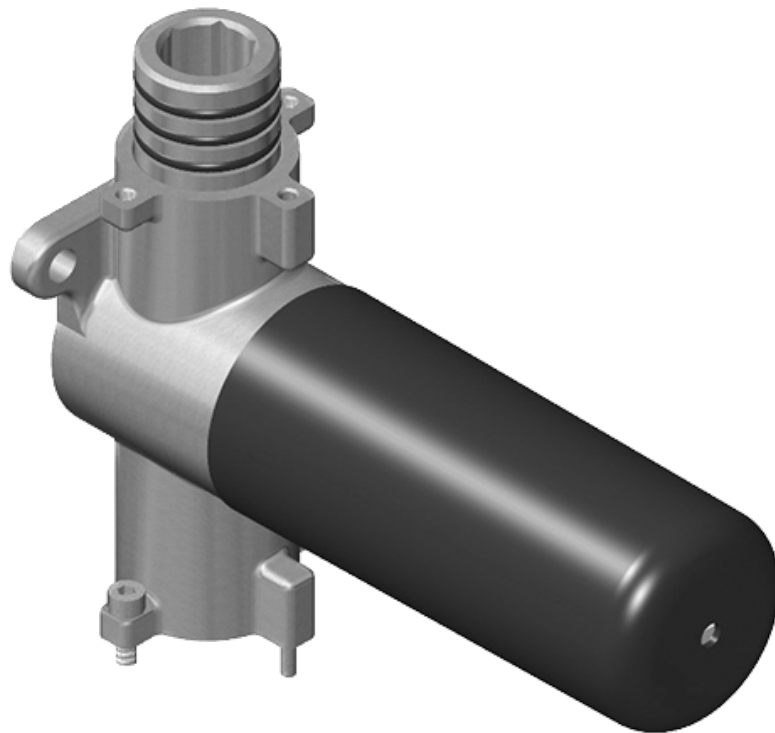

SHOWER
M-Series Thermostatic Shower
System - Tub and Shower with
Handshower
GL3.612WT-RH0

GRAFF®

Information

- 3/4" thermostatic valve and trim
- 3/4" stop/volume control and 3-way diverter valve
- 8" showerhead with 12" wall-mounted shower arm
- Showerhead features no-clog, easy-clean spray nozzles
- Handshower set with wall-mounted slide bar and 59" hose (PVD finishes use 59" flex hose)
- 6" contemporary tub spout
- Optional extension kit
- Flow rates: showerhead ≤ 1.8 max gpm, handshower ≤ 1.5 max gpm
- CALGreen

www.graff-faucets.com | phone: 800-954-4723

SHOWER
M-Series Round Thermostatic
3-Hole Trim Plate and Handle
G-8056-RH0-T

GRAFF®

Information

- Three metal handles
- Decorative trim plate
- Use with G-8006, G-8076 and G-8052 or G-8053 thermostatic rough valves
- To complete package, you must order rough valves

Finishes

G-8056-RH/RH1-T

Round Three Holes Trim Plate - M-Series

SHOWER
 Stop/Volume Control Rough Valve
G-8077

Information

- 18.1 gpm @ 60 psi
- 3/4" universal inlets/outlets with female threads
- Stacking inlet and outlet feature
- Supplied with protective plastic cover
- CalGreen compliant dependent on functions

G-8077

M-Series

Stop/Volume Control Rough Valve

Product Features

- 3/4" universal inlets/outlets with female threads
- 18.1 gpm @ 60 psi
- Stacking inlet and outlet feature
- Supplied with protective plastic cover
- CalGreen compliant dependent on functions