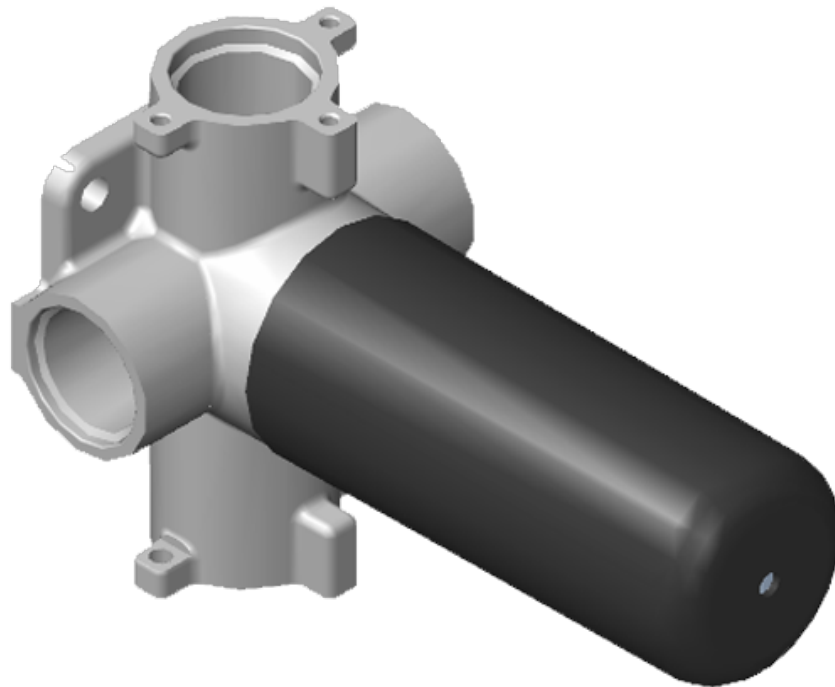

SHOWER
M-Series Thermostatic Shower
System - Tub and Shower with
Handshower
GL3.612WT-RH0

GRAFF®

Information

- 3/4" thermostatic valve and trim
- 3/4" stop/volume control and 3-way diverter valve
- 8" showerhead with 12" wall-mounted shower arm
- Showerhead features no-clog, easy-clean spray nozzles
- Handshower set with wall-mounted slide bar and 59" hose (PVD finishes use 59" flex hose)
- 6" contemporary tub spout
- Optional extension kit
- Flow rates: showerhead ≤ 1.8 max gpm, handshower ≤ 1.5 max gpm
- CALGreen

SHOWER
Thermostatic Rough Valve
G-8006

Information

- 12.9 gpm @ 60 psi
- 3/4" universal inlets
- Built-in service stops
- Stacking outlet feature
- Complete serviceability from front of all units
- Supplied with protective plastic cover
- CalGreen compliant dependent on functions

Finishes

G-8006

M-Series

3/4" Concealed Thermostatic Rough Valve

Product Features

- 12.9 gpm @ 60 psi
- 3/4" universal inlets
- Built-in service stops
- Stacking outlet feature
- Complete serviceability from front of all units
- Supplied with protective plastic cover
- CalGreen compliant dependent on functions

www.graff-faucets.com | phone: 800-954-4723

SHOWER
 Three-Way Diverter Control Valve
 WITH Off Function (No Pass-
 Through)
G-8053

Information

- ~11.4 gpm @ 60 psi
- 3/4" universal inlets/outlets with female threads
- Operates one function at a time
- Stacking inlet feature
- Supplied with protective plastic cover
- CALGreen compliant depending on functions