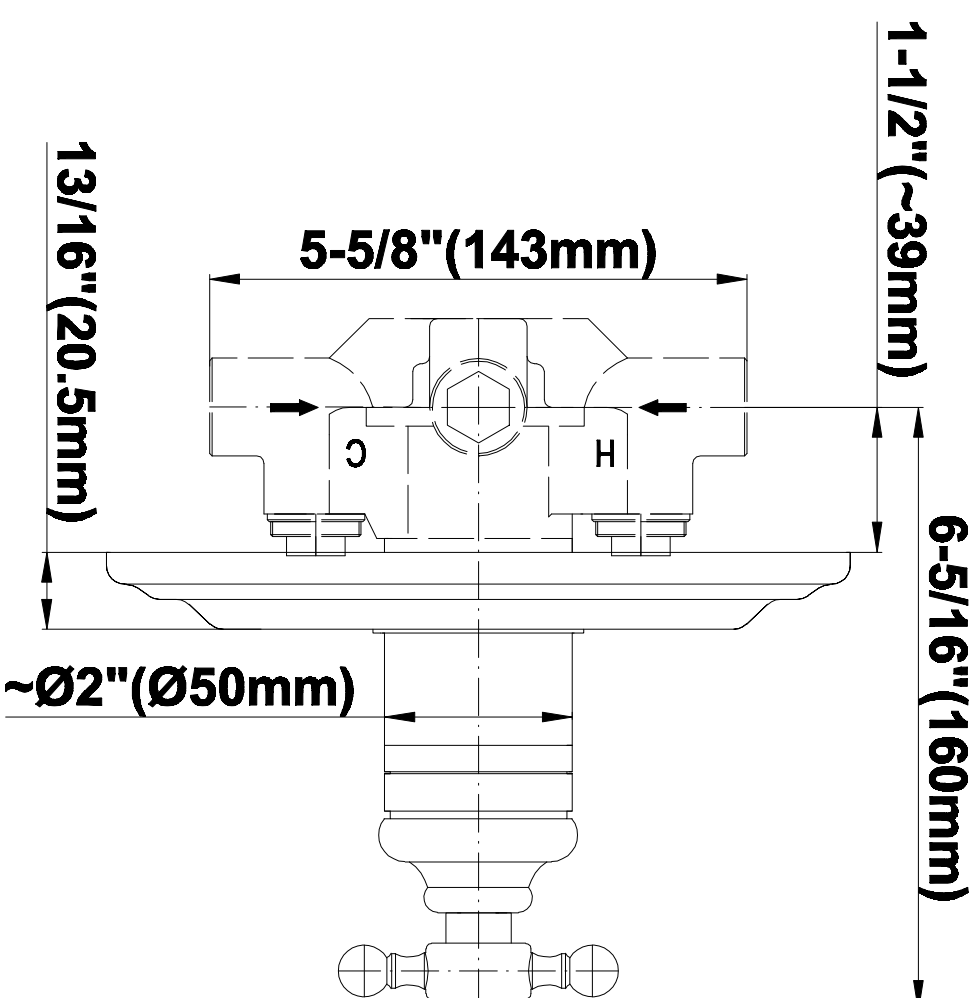

SHOWER
Canterbury Thermostatic Set
w/Body Sprays & Handshower
(Rough & Trim)
GA1.222B-C2S

GRAFF®

Information

- 3/4" Thermostatic Valve
- 8" Showerhead with 11" Wall-Mount Arm & Flange
- Swivel Body Sprays (3 pieces)
- Handshower Set w/Wall Bracket and Wall Elbow
- Stop/Volume Control Valves (3 pieces)
- Showerhead Features No-Clog, Easy-Clean Spray Nozzles
- Optional Extension Kit
- 3/4" Thermostatic Rough Valve Flow Rate ~18 gpm @60 psi
- Flow Rates: showerhead ≤ 2.0 max gpm, handshower ≤ 1.5 max gpm

SHOWER
Rough
G-8005

GRAFF®

Information

- 18.4 gpm @ 60 psi
- 3/4" universal inlets/outlets with female threads
- Built-in service stops
- Complete serviceability from front of all units
- Supplied with protective plastic cover
- Thermostatic valve uses a paraffin wax cartridge

G-8030

SHOWER
Rough
G-8075

GRAFF®

Information

- 3/4" universal inlets/outlets with female threads
- Supplied with protective plastic cover

Finishes

Olive Bronze

Polished
Chrome