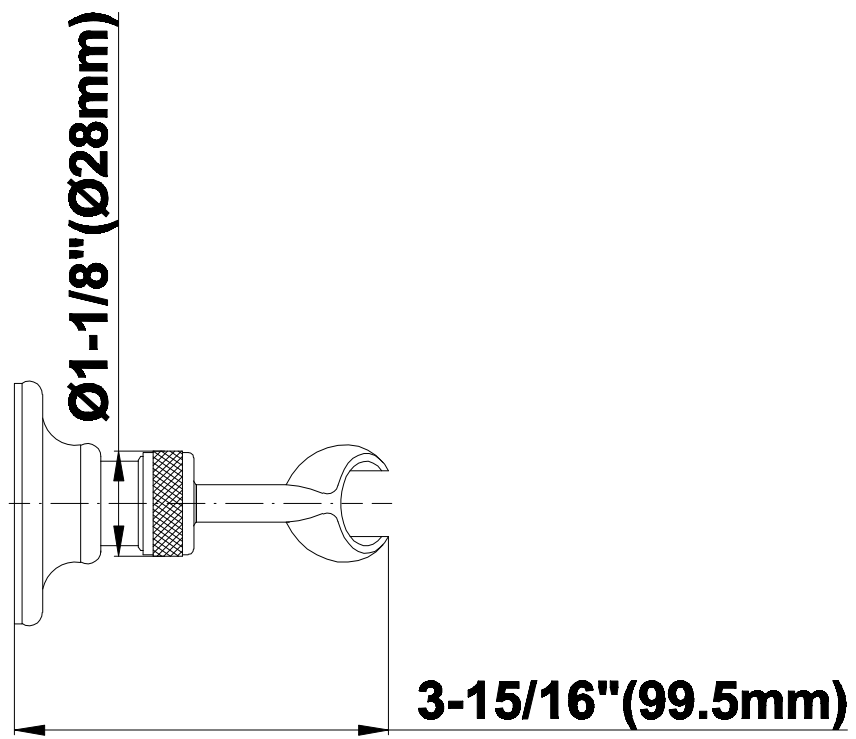

SHOWER
Canterbury Thermostatic Set
w/Body Sprays & Handshower
(Rough & Trim)
GA1.222B-C2S

GRAFF®

Information

- 3/4" Thermostatic Valve
- 8" Showerhead with 11" Wall-Mount Arm & Flange
- Swivel Body Sprays (3 pieces)
- Handshower Set w/Wall Bracket and Wall Elbow
- Stop/Volume Control Valves (3 pieces)
- Showerhead Features No-Clog, Easy-Clean Spray Nozzles
- Optional Extension Kit
- 3/4" Thermostatic Rough Valve Flow Rate ~18 gpm @60 psi
- Flow Rates: showerhead ≤ 2.0 max gpm, handshower ≤ 1.5 max gpm

G-8030

SHOWER
Rough
G-8075

GRAFF®

Information

- 3/4" universal inlets/outlets with female threads
- Supplied with protective plastic cover

Finishes

Olive Bronze

Polished
Chrome

Information

- Sunflower shape
- 112 no-clog, easy-clean rubber spray nozzles
- Metal ball-joint allows for showerhead angle adjustment
- Showerhead flow rate ≤ 1.8 max gpm
- Recommend use with ceiling shower arm
- Recommended for use at no more than 10 degrees tilt
- CALGreen

- Solid brass construction
- Swivel holder

Finishes

Olive Bronze

Polished
Chrome

Polished
Nickel

Steelnox®
(Satin Nickel)

G-8602

SHOWER
Traditional Wall Supply Elbow
G-8603