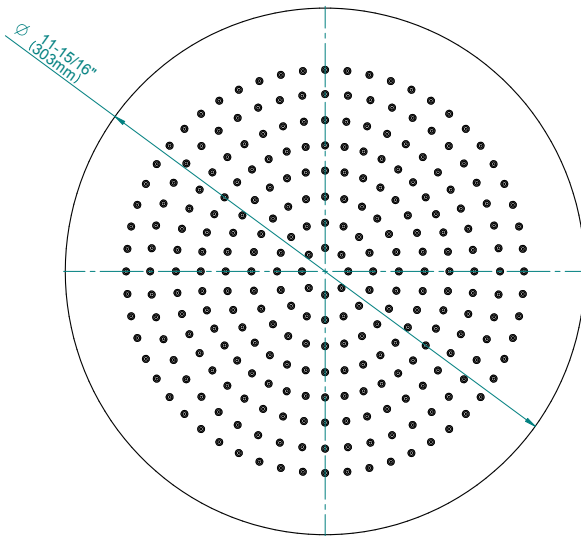

Code Compliance

- CALGreen

Warranty

- Limited lifetime warranty

For complete warranty information go to www.graff-designs.com/en-nam/warranty