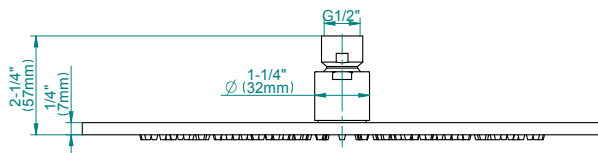

Code Compliance

- CALGreen

Warranty

- Limited lifetime warranty

For complete warranty information go to www.graff-designs.com/en-nam/warranty