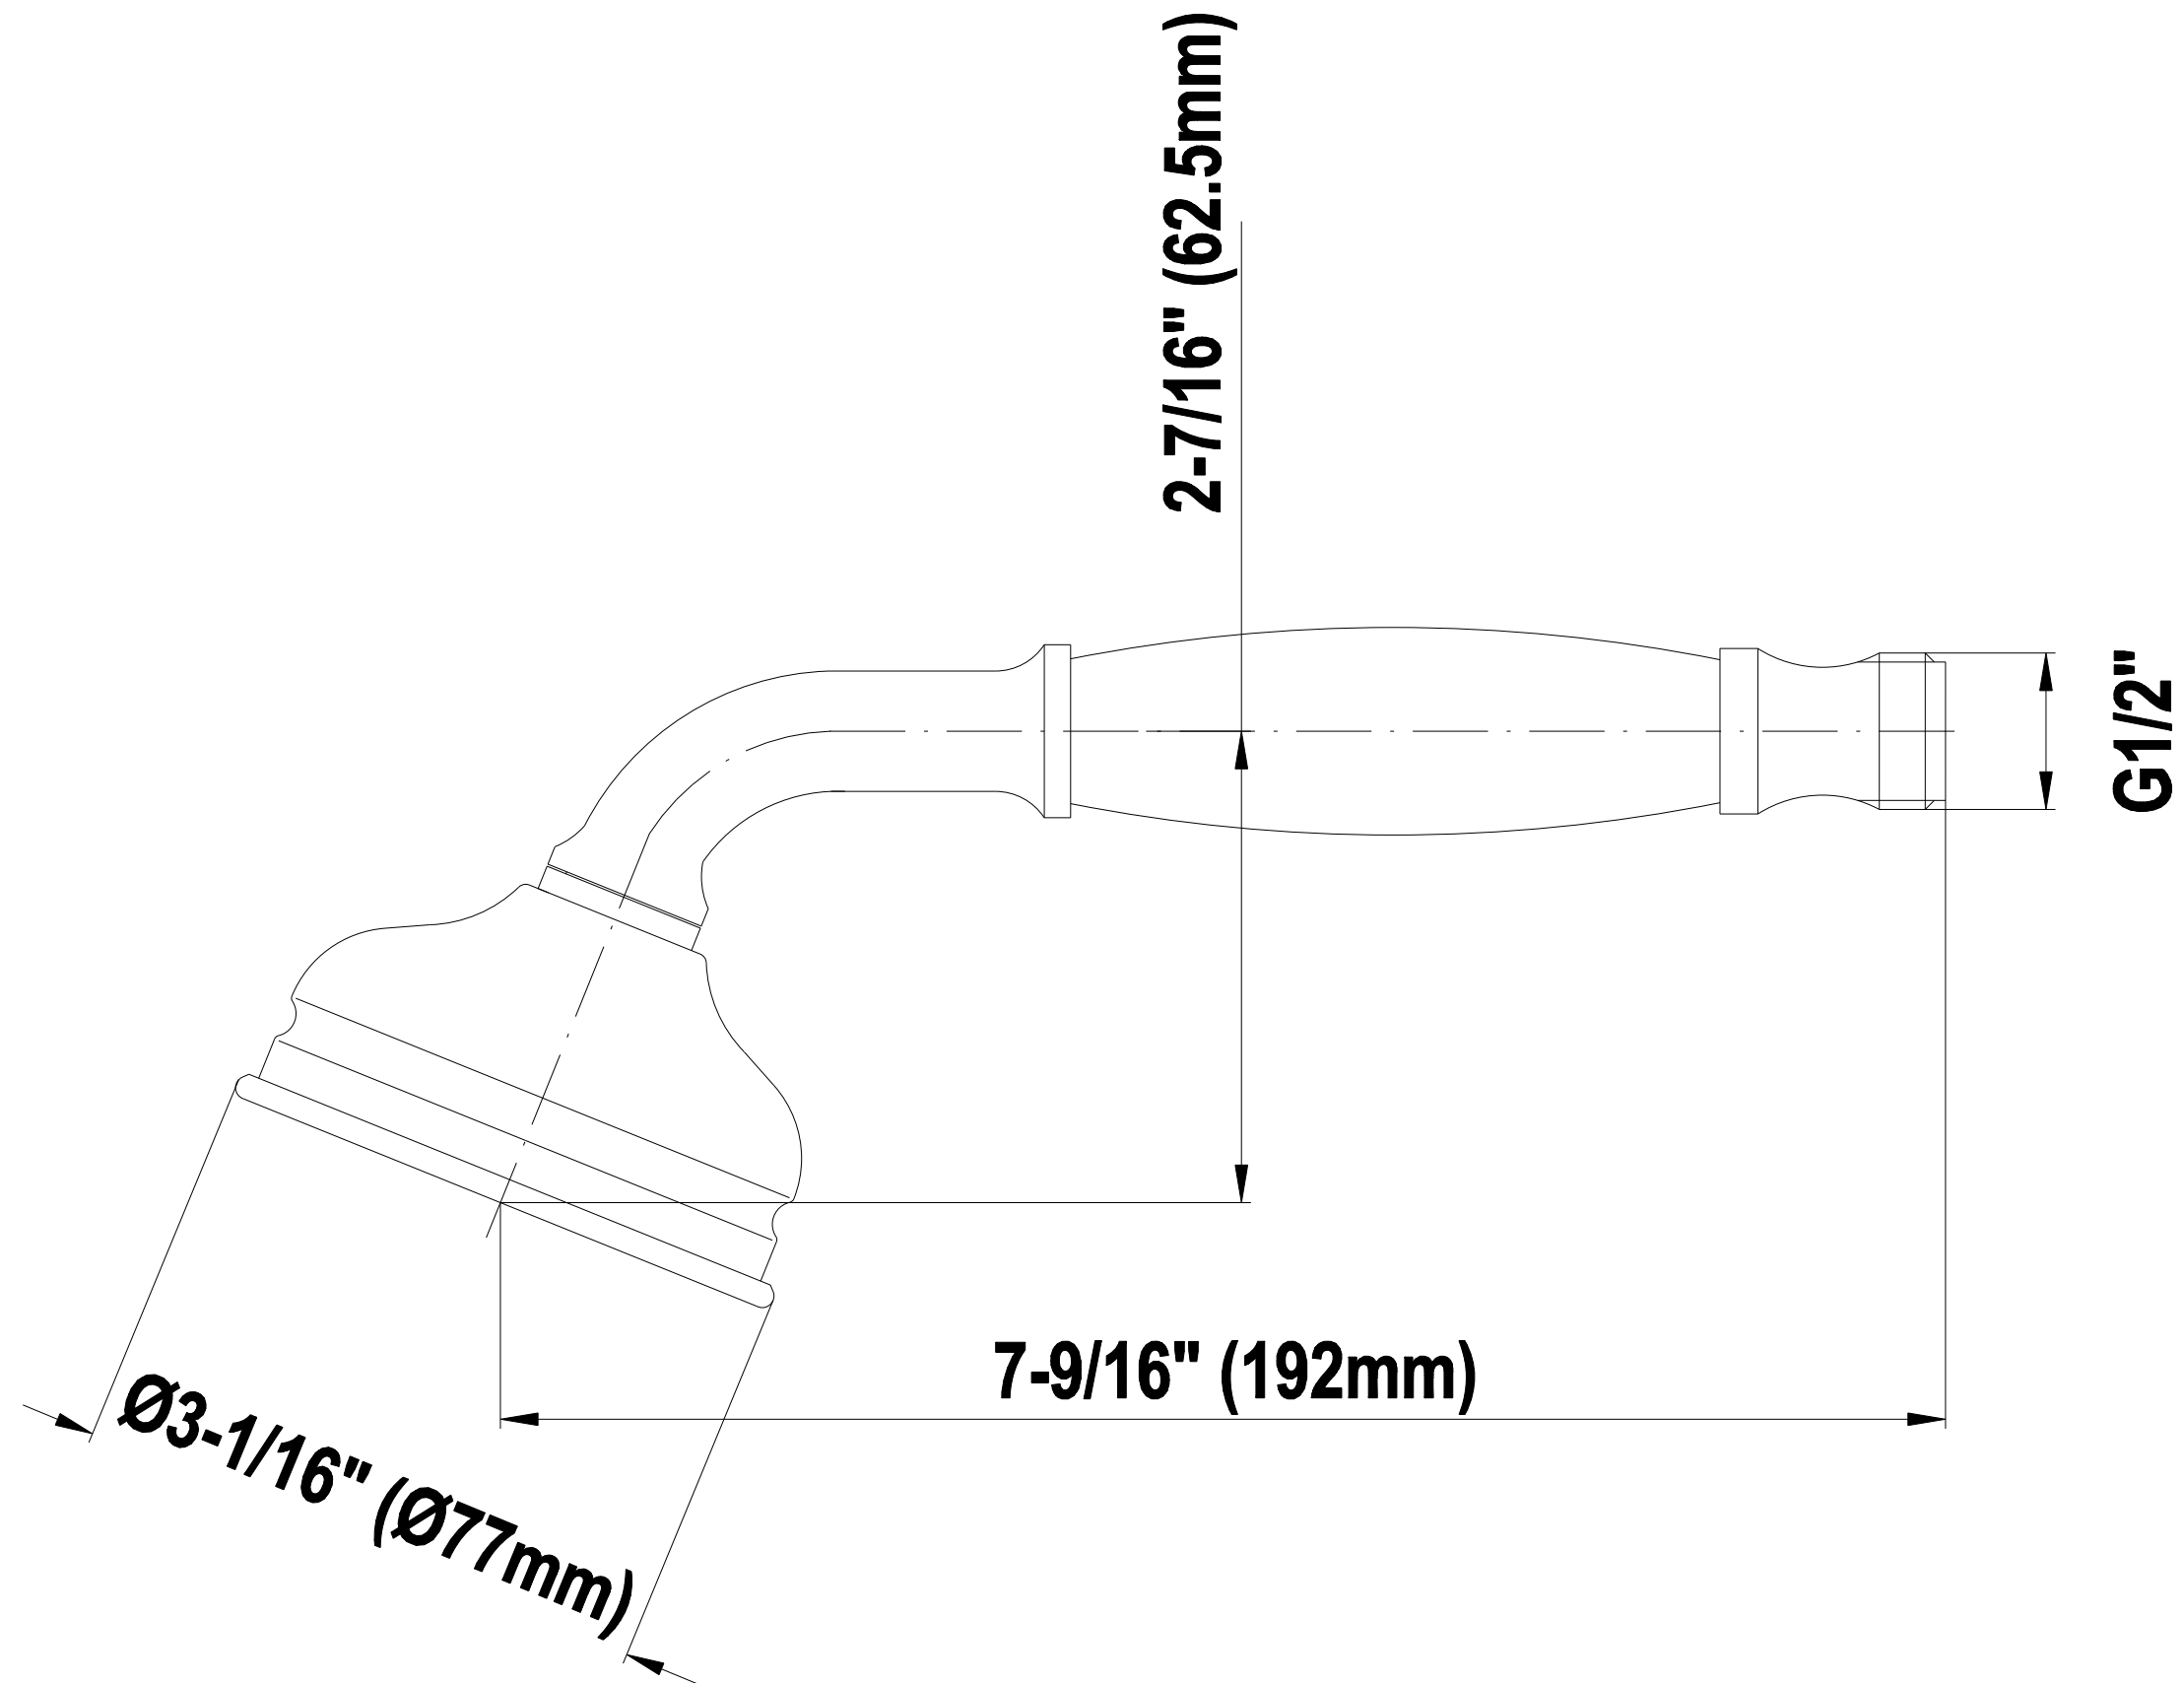

SHOWER
Traditional Handshower w/Wall-
Mounted Slide Bar
G-8600-LM34S

GRAFF®

Information

- Handshower with 22" tall wall-mounted slide bar
- 59" shower hose and wall supply elbow
- Adjustable bracket fits all hoses with conical nut
- Handshower flow rate ≤ 1.5 max gpm
- Includes internal backflow preventer
- ADA
- CALGreen

G-8600

SHOWER
Traditional Wall-Mounted Slide
Bar
G-8601-LM34S

GRAFF®

Information

- 22" wall-mounted slide bar
- Adjustable bracket fits all hoses with conical nut
- ADA

Finishes

24K Gold

24K Brushed
Gold

Information

- 1/2" NPT female thread inlet

Finishes

24K Gold

24K Brushed
Gold

Olive Bronze

Polished
Chrome

Polished
Nickel

Traditional Handshower G-8604

SHOWER
59" Shower Hose
G-8605

GRAFF®

Information

- Brass spiral flexible hose with conical nut

Finishes

24K Gold

24K Brushed
Gold