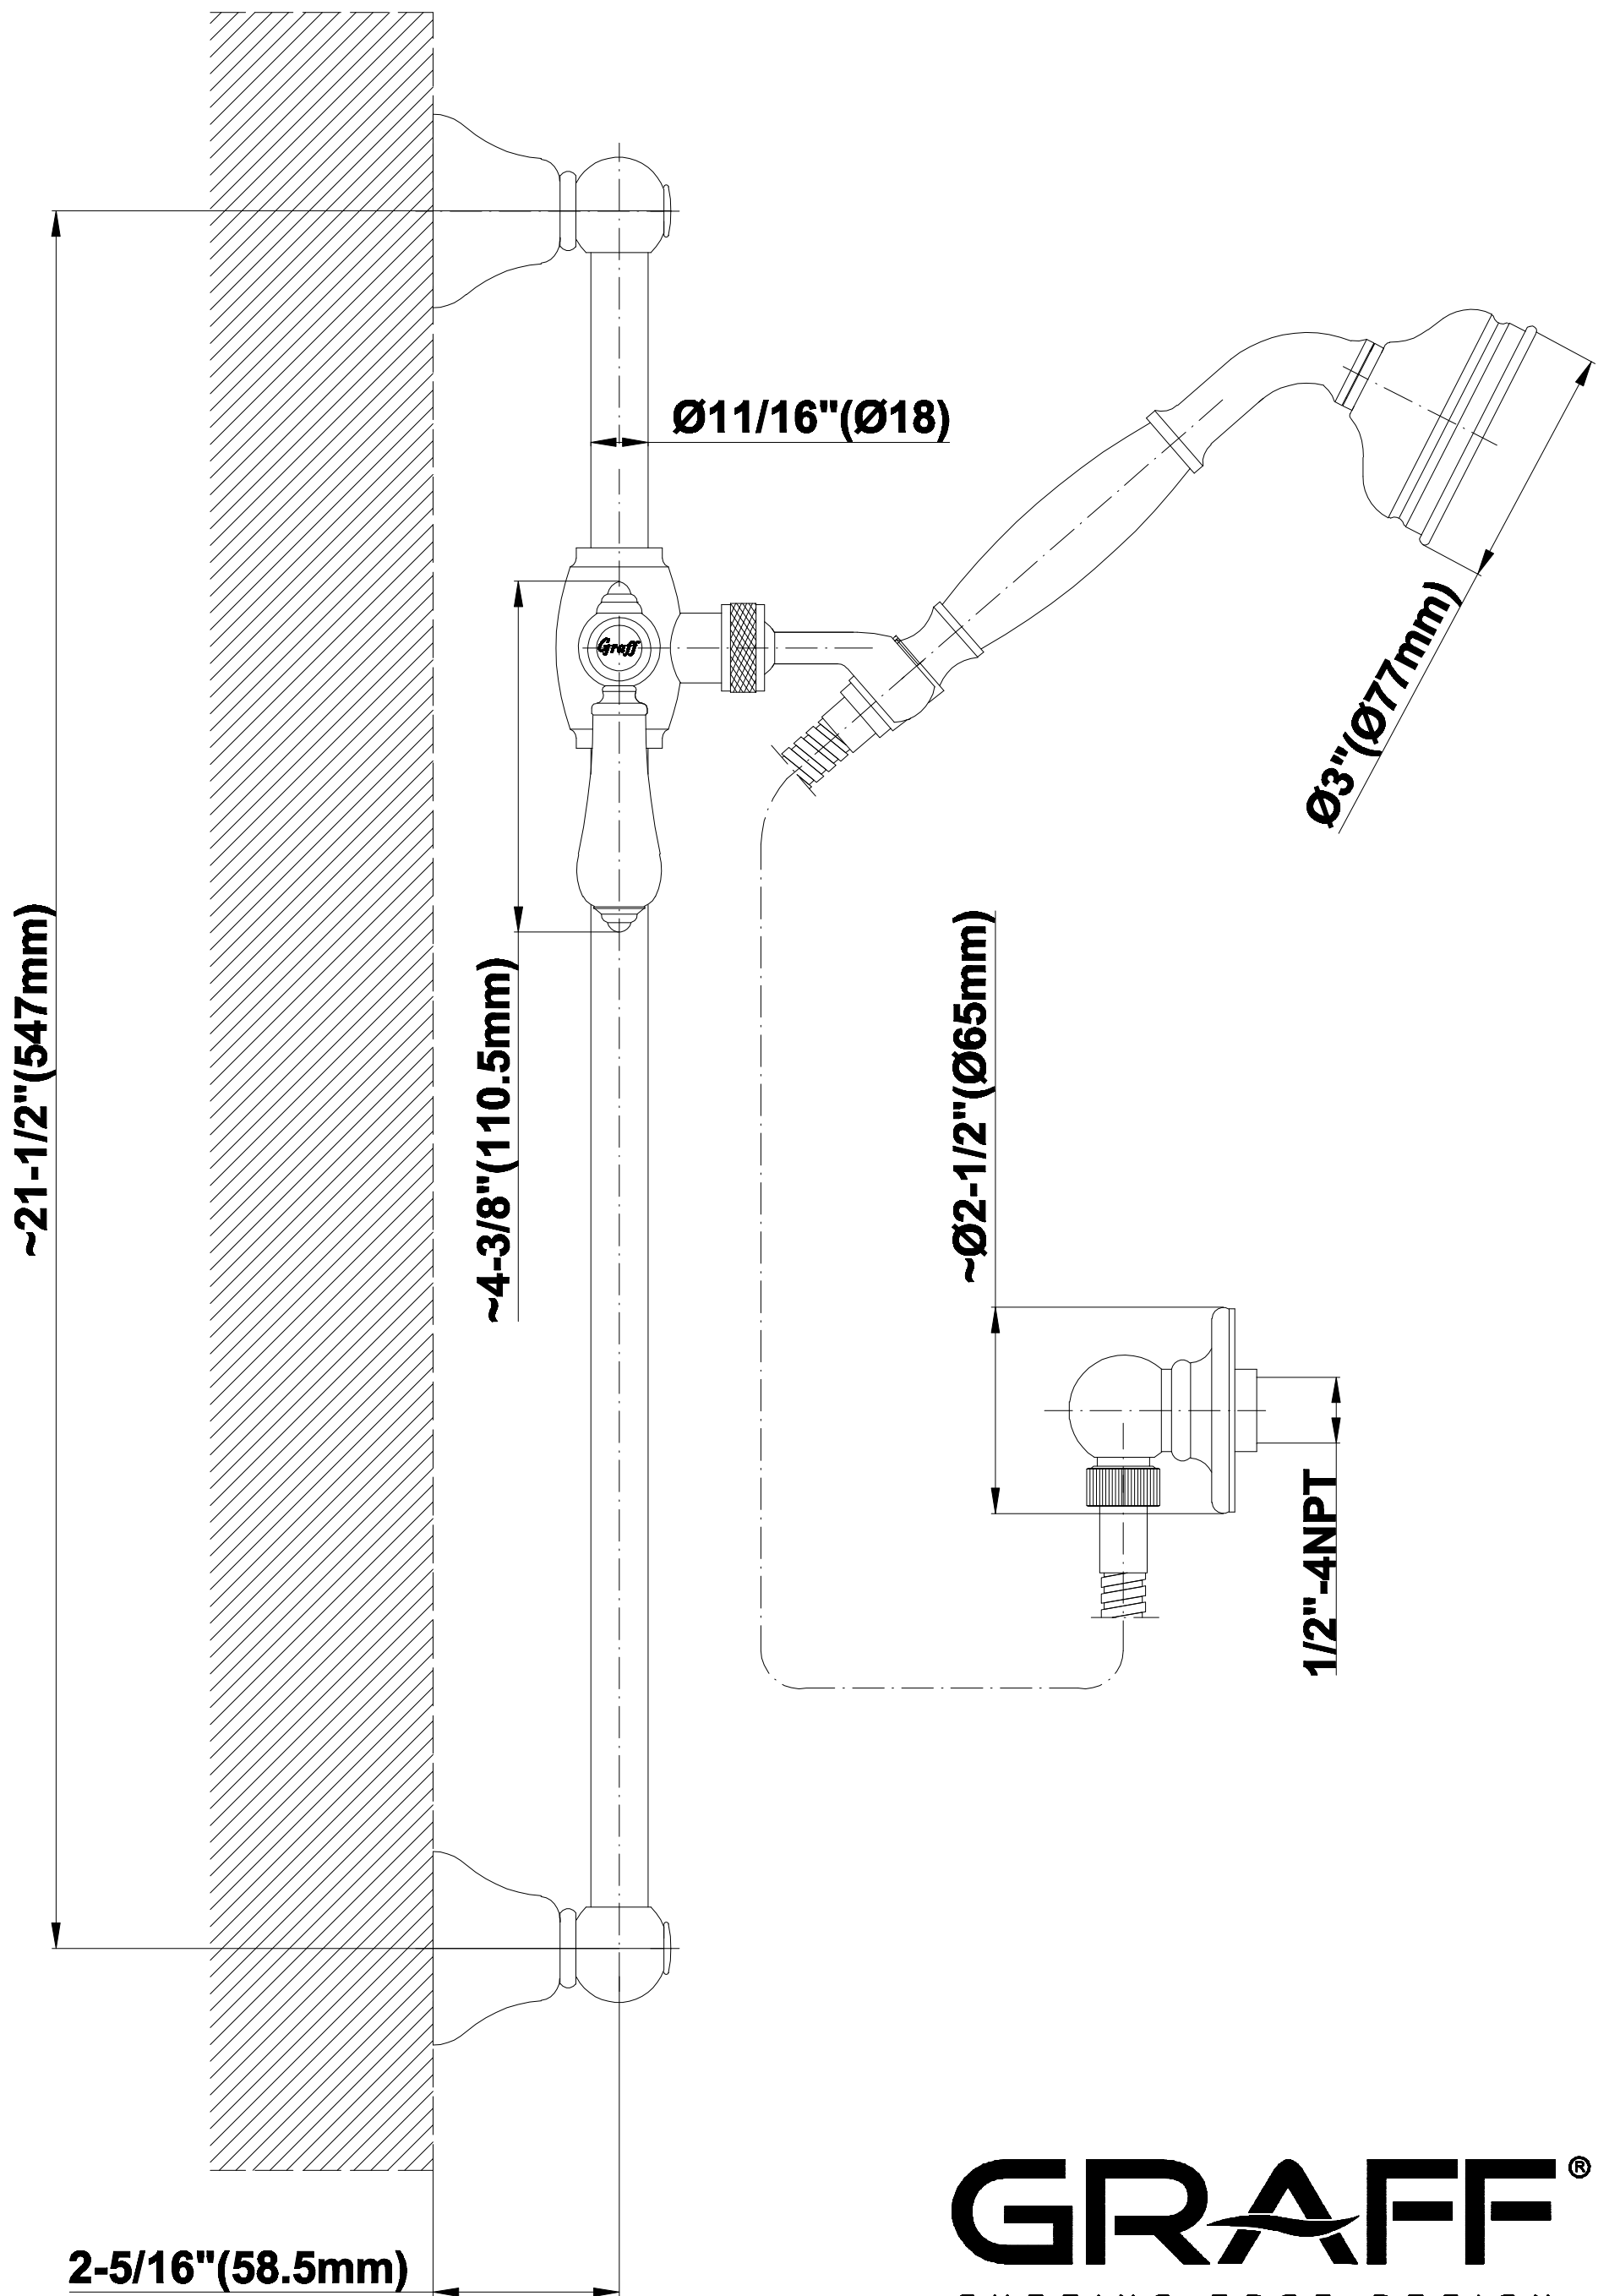

SHOWER
Traditional Handshower w/Wall-
Mounted Slide Bar
G-8600-LM34S

GRAFF®

Information

- Handshower with 22" tall wall-mounted slide bar
- 59" shower hose and wall supply elbow
- Adjustable bracket fits all hoses with conical nut
- Handshower flow rate ≤ 1.5 max gpm
- Includes internal backflow preventer
- ADA
- CALGreen

G-8600

SHOWER
Traditional Wall-Mounted Slide
Bar
G-8601-LM34S

GRAFF®

Information

- 22" wall-mounted slide bar
- Adjustable bracket fits all hoses with conical nut
- ADA

Finishes

24K Gold

24K Brushed
Gold

Information

- 1/2" NPT female thread inlet

Finishes

24K Gold

24K Brushed
Gold

Olive Bronze

Polished
Chrome

Polished
Nickel

Traditional Handshower G-8604

SHOWER
59" Shower Hose
G-8605

GRAFF®

Information

- Brass spiral flexible hose with conical nut

Finishes

24K Gold

24K Brushed
Gold