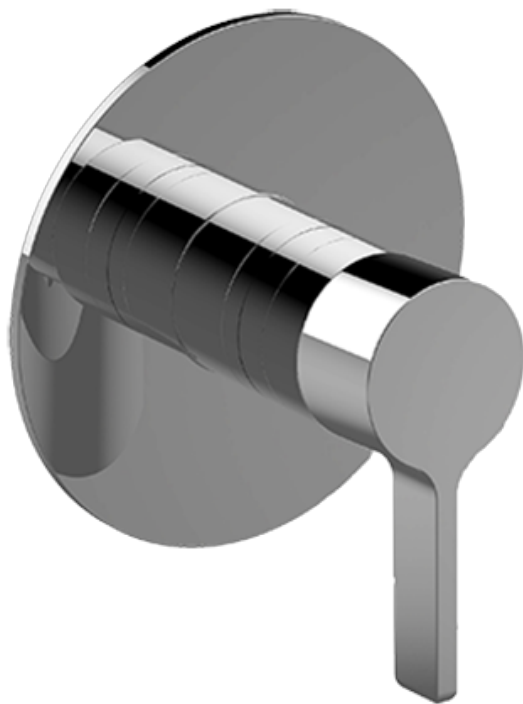

BATHROOM
Terra Thermostatic Valve Trim
with Handle
G-8036-LM46S-T

GRAFF[®]

Information

- Single metal handle and decorative trim plate
- Use with G-8000 or G-8005 thermostatic rough valve
- ADA

Finishes

Brushed
Nickel

Olive Bronze

Polished
Chrome

Polished
Nickel

G-8036