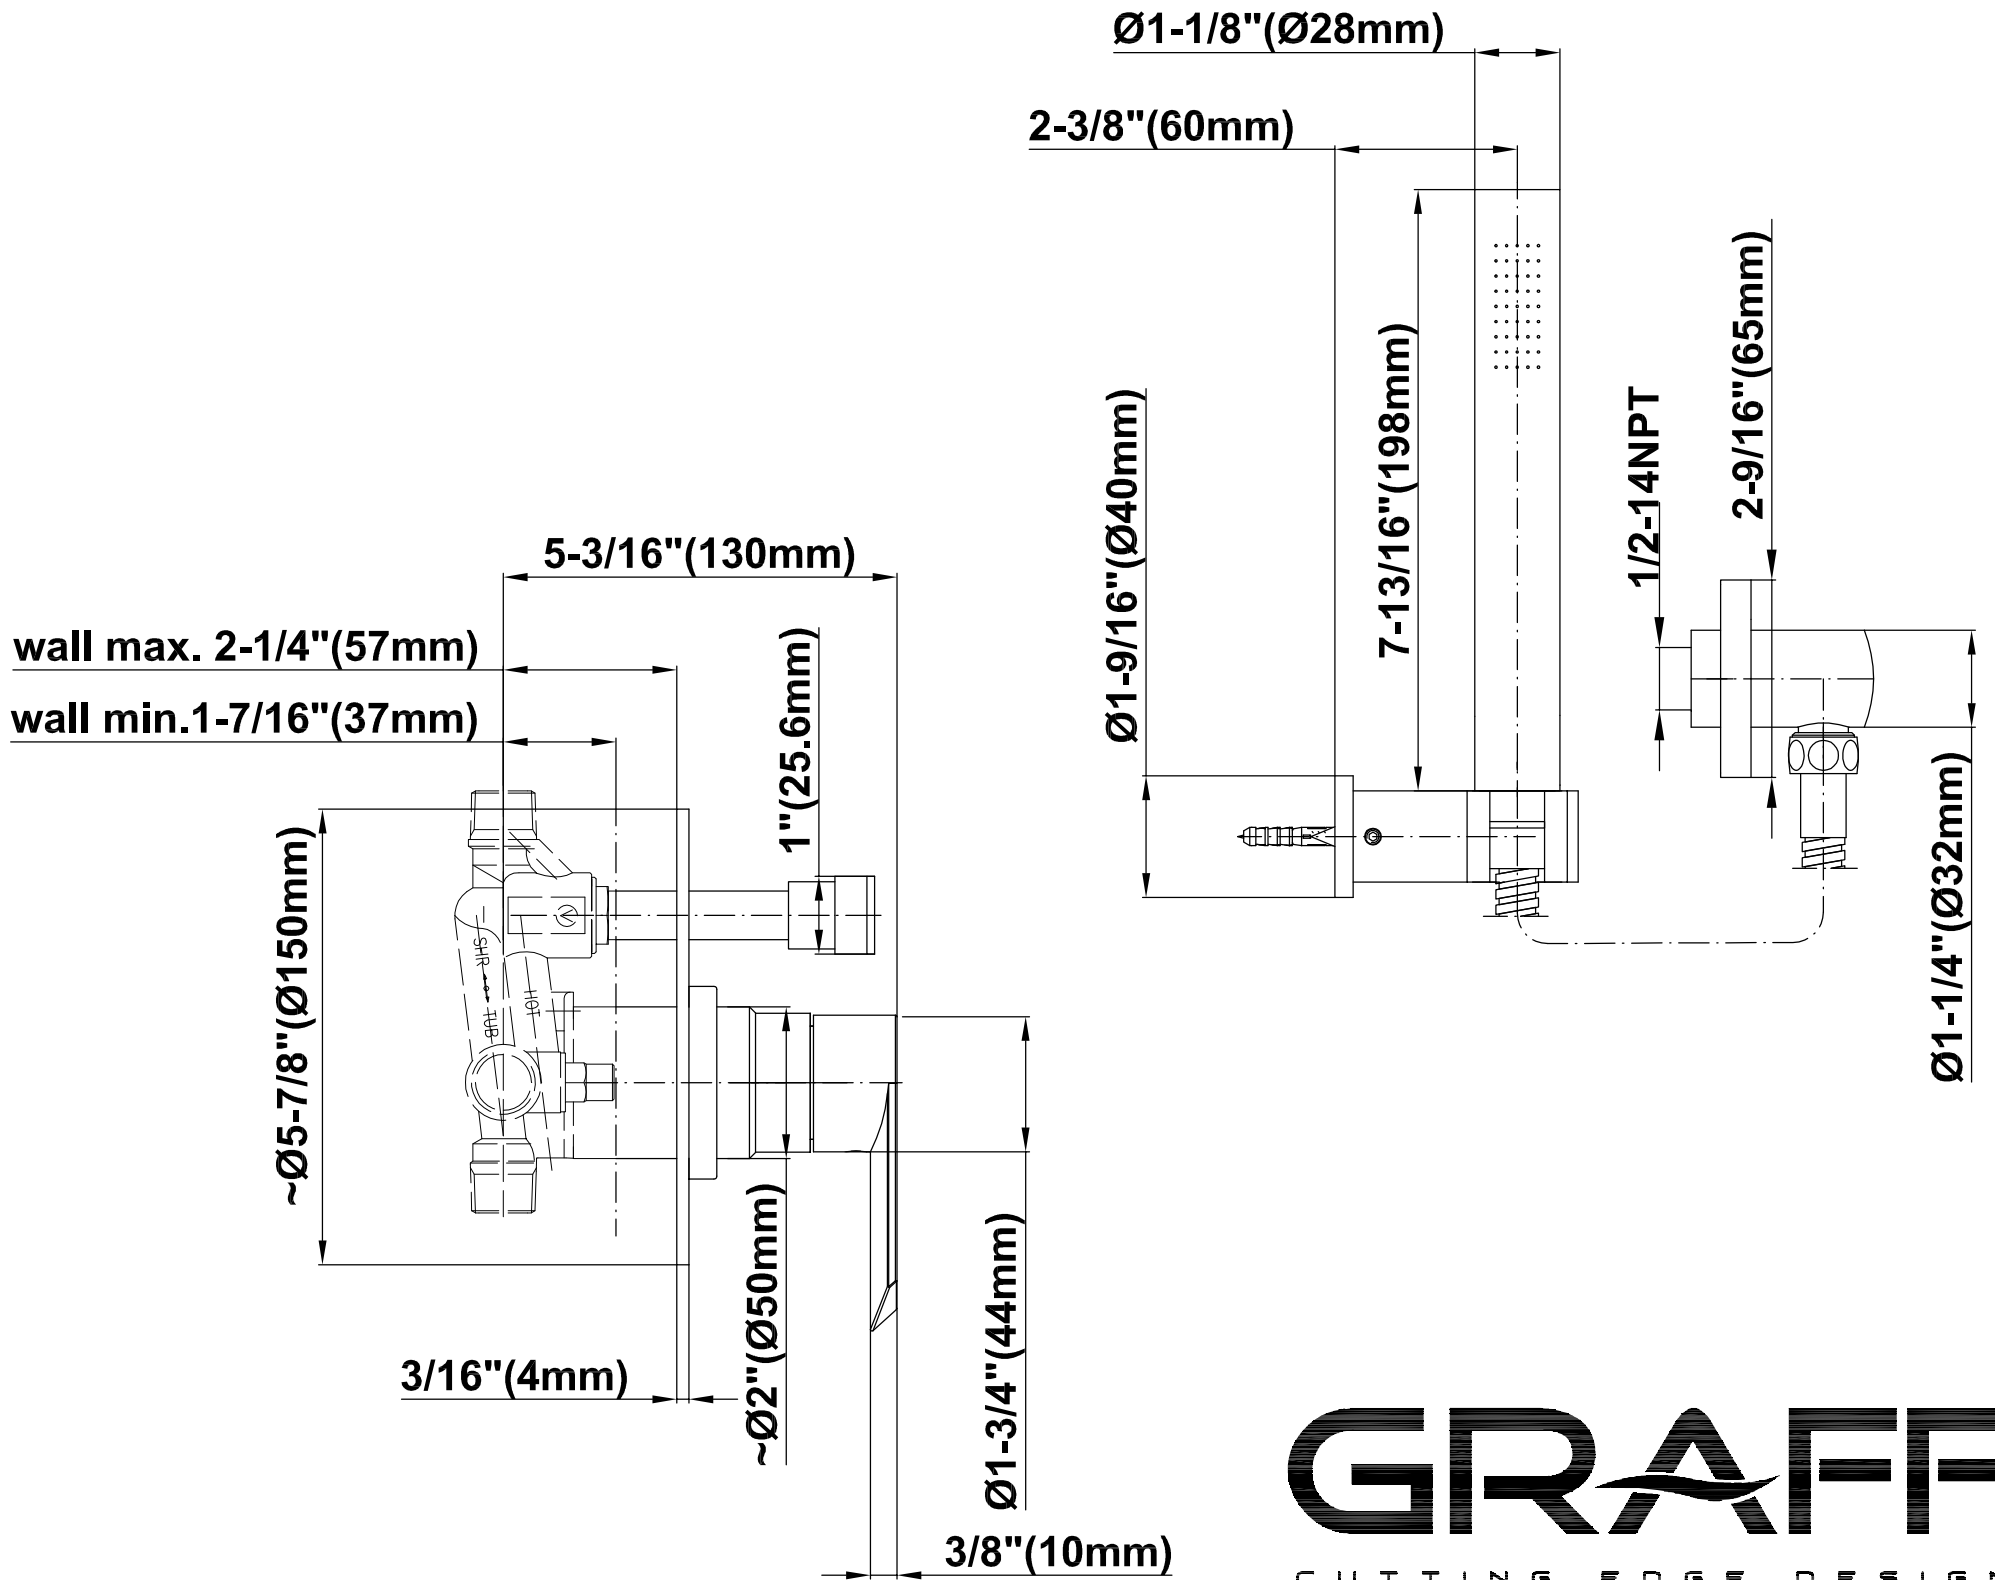

SHOWER
Pressure Balancing Shower
System - Shower with
Handshower
G-7278-LM45S

GRAFF®

Information

- 1/2" pressure balancing valve with diverter and trim
- 8" showerhead with 12" wall-mounted shower arm
- Showerhead features no-clog, easy-clean spray nozzles
- Handshower set with wall bracket and 59" hose (PVD finishes use 59" flex hose)
- Optional extension kit
- Flow rates: showerhead ≤ 1.8 max gpm, handshower ≤ 1.5 max gpm
- ADA
- CALGreen

G-7278-LM45S

SHOWER
Concealed Pressure Balancing
Valve Rough w/Diverter
G-7055

GRAFF[®]

Information

- Anti-scald protection
- 1/2" universal inlets/outlets with male threads
- Built-in service stops
- Push-button diverter
- For use with tub & shower configuration
- Supplied with protective plastic guard