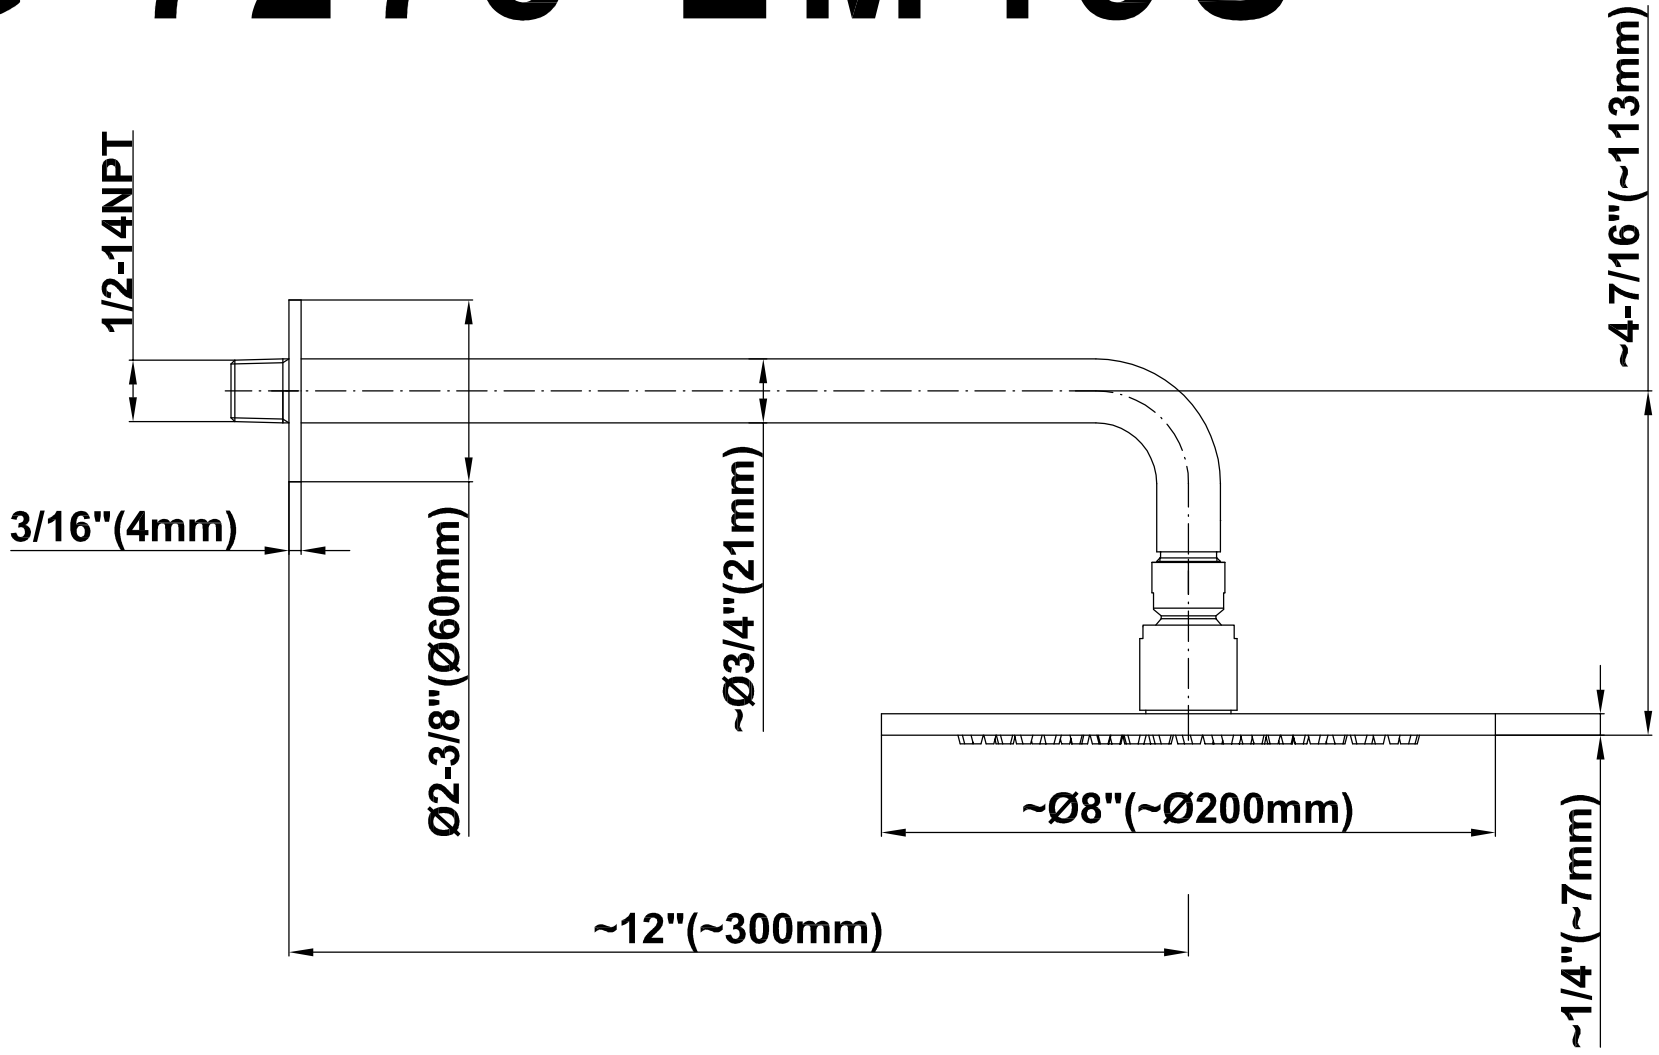

SHOWER
Pressure Balancing Shower
System - Shower with
Handshower
G-7278-LM45S

GRAFF®

Information

- 1/2" pressure balancing valve with diverter and trim
- 8" showerhead with 12" wall-mounted shower arm
- Showerhead features no-clog, easy-clean spray nozzles
- Handshower set with wall bracket and 59" hose (PVD finishes use 59" flex hose)
- Optional extension kit
- Flow rates: showerhead ≤ 1.8 max gpm, handshower ≤ 1.5 max gpm
- ADA
- CALGreen

G-7278-LM45S

SHOWER
Concealed Pressure Balancing
Valve Rough w/Diverter
G-7055

GRAFF[®]

Information

- Anti-scald protection
- 1/2" universal inlets/outlets with male threads
- Built-in service stops
- Push-button diverter
- For use with tub & shower configuration
- Supplied with protective plastic guard