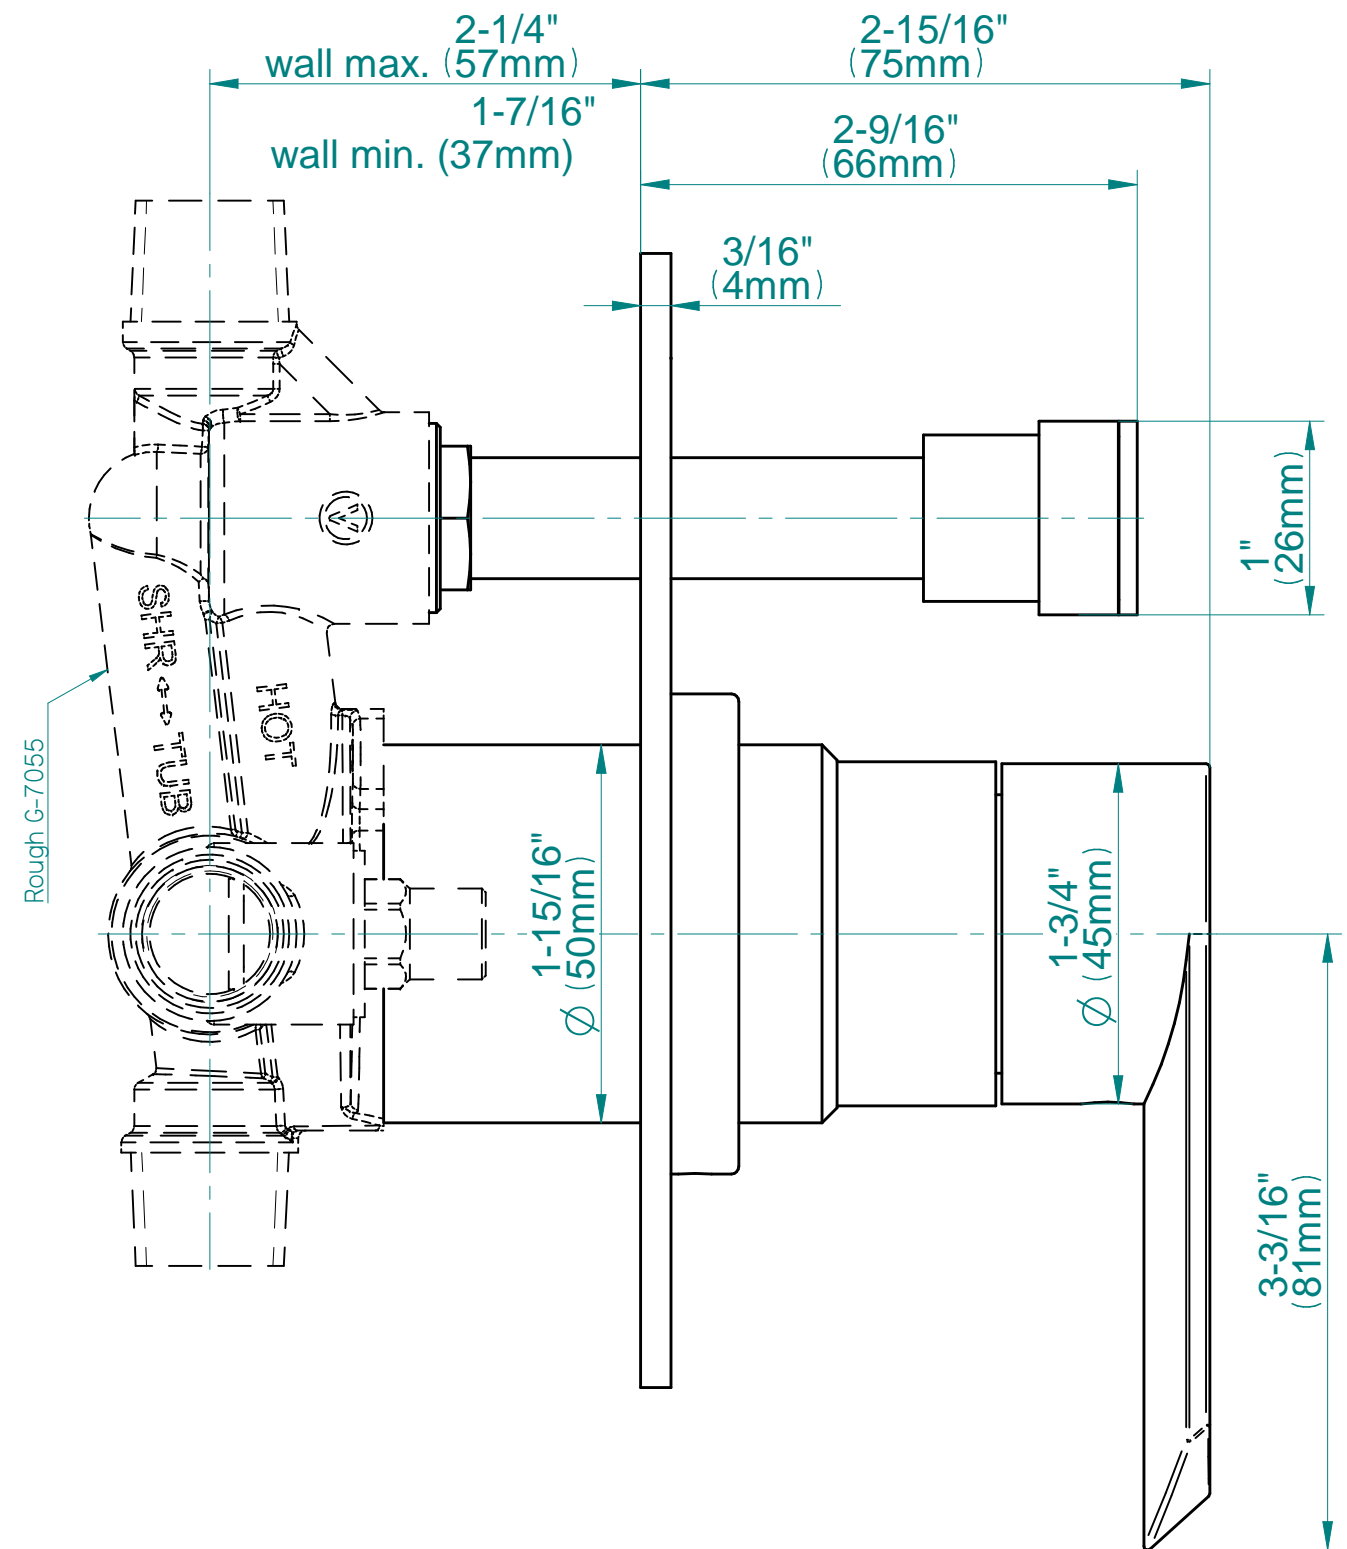

SHOWER
Pressure Balancing Shower
System - Shower with
Handshower
G-7278-LM45S

GRAFF®

Information

- 1/2" pressure balancing valve with diverter and trim
- 8" showerhead with 12" wall-mounted shower arm
- Showerhead features no-clog, easy-clean spray nozzles
- Handshower set with wall bracket and 59" hose (PVD finishes use 59" flex hose)
- Optional extension kit
- Flow rates: showerhead ≤ 1.8 max gpm, handshower ≤ 1.5 max gpm
- ADA
- CALGreen

www.graff-faucets.com | phone: 800-954-4723

SHOWER
Phase Pressure Balancing Valve
Trim with Handle and Diverter
G-7080-LM45S-T

GRAFF[®]

Information

- Single metal handle, decorative trim plate
- Decorative trim plate
- Includes push-button diverter
- Use with G-7055 Pressure Balancing Rough Valve
- ADA

Polished
Nickel

Architectural
White

G-7080-LM45S-T

PHASE Series

SHOWER
8" Round Brass Showerhead
G-8449

GRAFF[®]

Information

- 1/4" thick
- 169 no-clog, easy-clean rubber spray nozzles
- Recommended use with ceiling shower arm
- Recommended for use at no more than 10 degrees tilt
- Showerhead flow rate ≤ 1.8 max gpm
- CALGreen