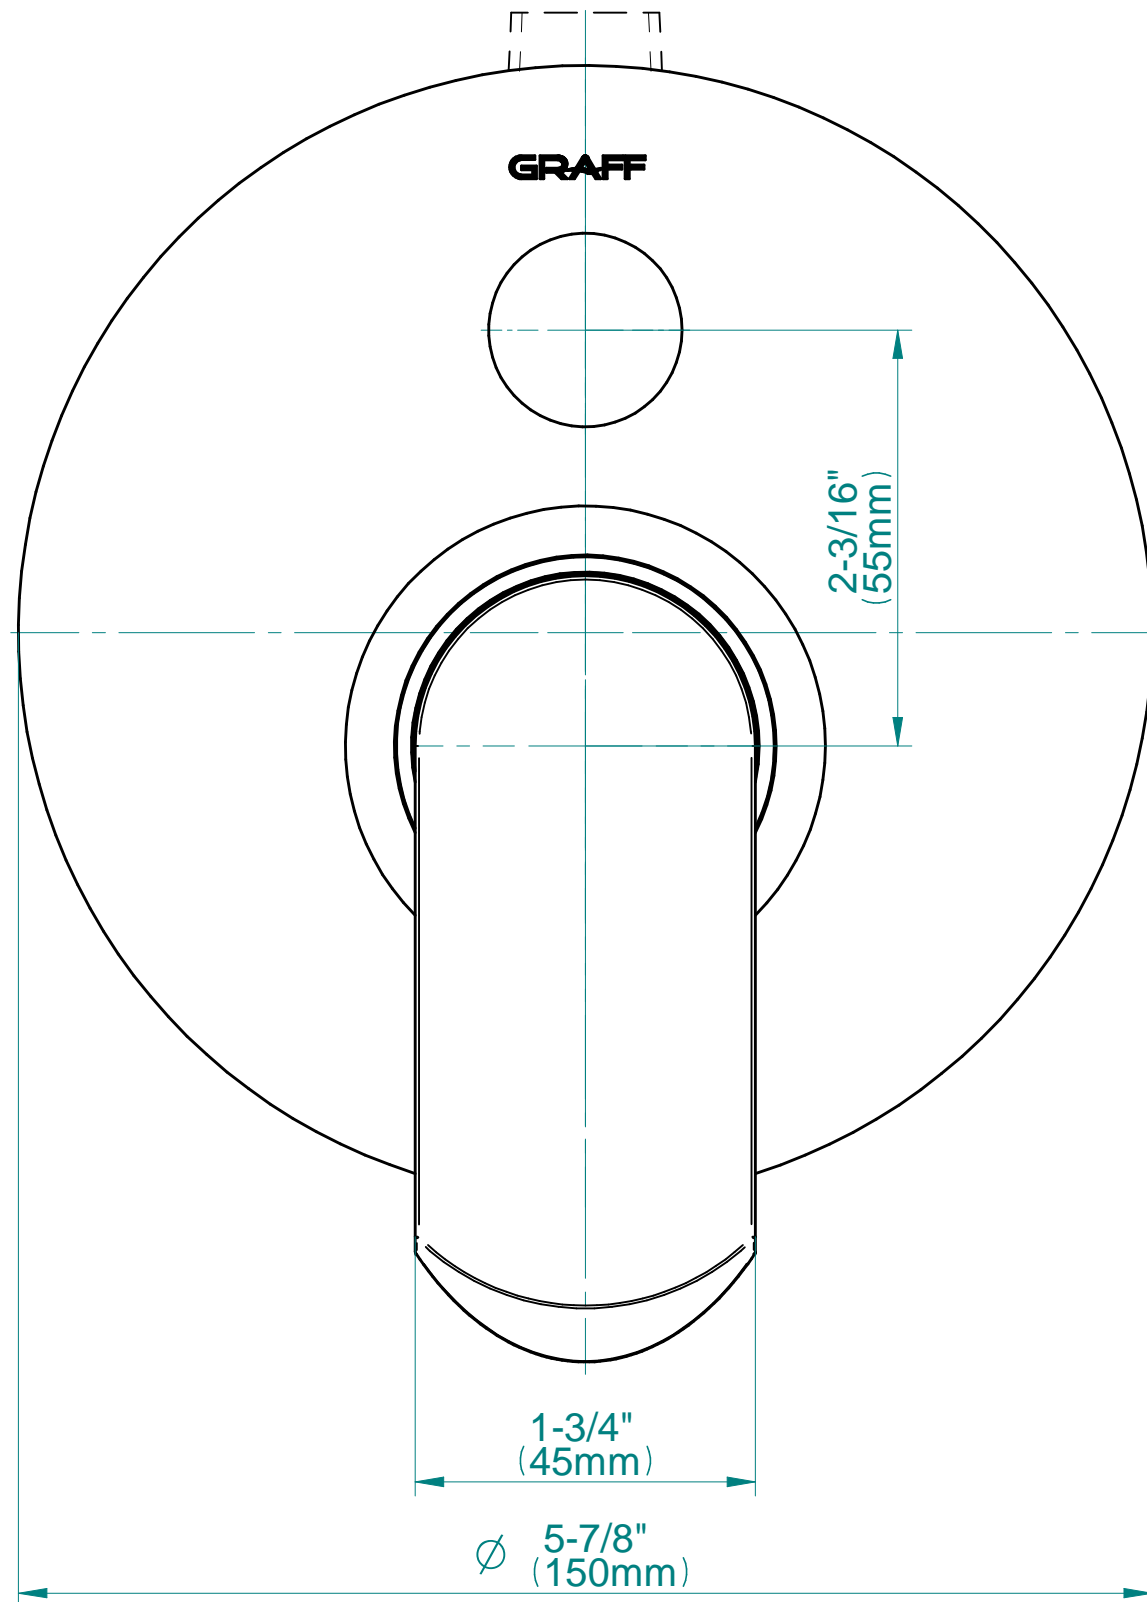

SHOWER
Pressure Balancing Shower
System - Shower with
Handshower
G-7278-LM45S

GRAFF®

Information

- 1/2" pressure balancing valve with diverter and trim
- 8" showerhead with 12" wall-mounted shower arm
- Showerhead features no-clog, easy-clean spray nozzles
- Handshower set with wall bracket and 59" hose (PVD finishes use 59" flex hose)
- Optional extension kit
- Flow rates: showerhead ≤ 1.8 max gpm, handshower ≤ 1.5 max gpm
- ADA
- CALGreen

www.graff-faucets.com | phone: 800-954-4723

SHOWER
Phase Pressure Balancing Valve
Trim with Handle and Diverter
G-7080-LM45S-T

GRAFF[®]

Information

- Single metal handle, decorative trim plate
- Decorative trim plate
- Includes push-button diverter
- Use with G-7055 Pressure Balancing Rough Valve
- ADA

Polished
Nickel

Architectural
White

G-7080-LM45S-T

PHASE Series

SHOWER
8" Round Brass Showerhead
G-8449

GRAFF[®]

Information

- 1/4" thick
- 169 no-clog, easy-clean rubber spray nozzles
- Recommended use with ceiling shower arm
- Recommended for use at no more than 10 degrees tilt
- Showerhead flow rate ≤ 1.8 max gpm
- CALGreen