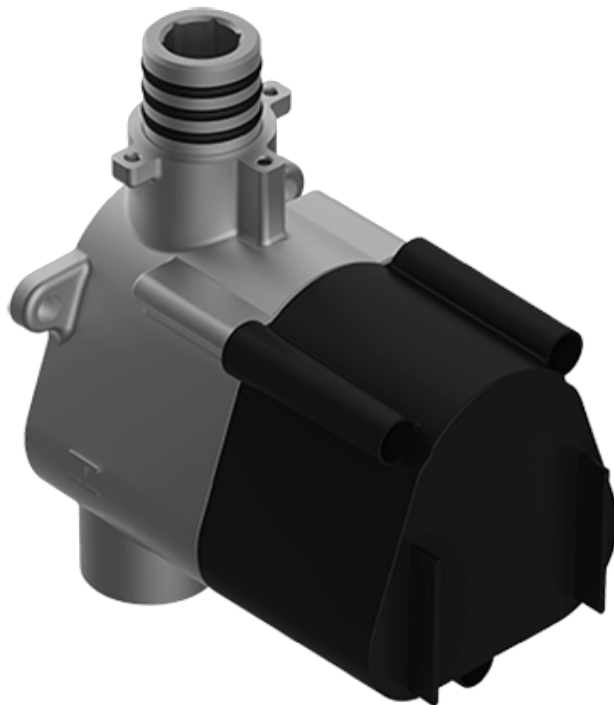

SHOWER
M-Series Full Thermostatic
Shower System
GM2.128SG-LM31E0

GRAFF®

Information

- 3/4" thermostatic valve and trim
- 3/4" 3-way diverter valve and trim
- Showerhead features no-clog, easy-clean spray nozzles
- Flush-mounted swivel body sprays (3 pieces)
- Handshower set with wall bracket and 59" hose
- Optional extension kit
- Flow rates: showerhead ≤ 1.8 max gpm, handshower ≤ 1.5 max gpm, body sprays ≤ 1.5 max gpm each
- ADA

SHOWER
Thermostatic Rough Valve
G-8006

GRAFF®

Information

- 12.9 gpm @ 60 psi
- 3/4" universal inlets
- Built-in service stops
- Stacking outlet feature
- Complete serviceability from front of all units
- Supplied with protective plastic cover
- CalGreen compliant dependent on functions

Finishes

Polished
Chrome

Steelnox®
(Satin Nickel)

G-8006

M-Series

3/4" Concealed Thermostatic Rough Valve

Product Features

- 12.9 gpm @ 60 psi
- 3/4" universal inlets
- Built-in service stops
- Stacking outlet feature
- Complete serviceability from front of all units
- Supplied with protective plastic cover
- CalGreen compliant dependent on functions

www.graff-faucets.com | phone: 800-954-4723

SHOWER
Solar M-Series Thermostatic Valve
Trim with Handle
G-8043-LM31E-T

GRAFF[®]

Information

- Single metal handle and decorative trim plate
- Use with G-8006 thermostatic rough valve
- ADA