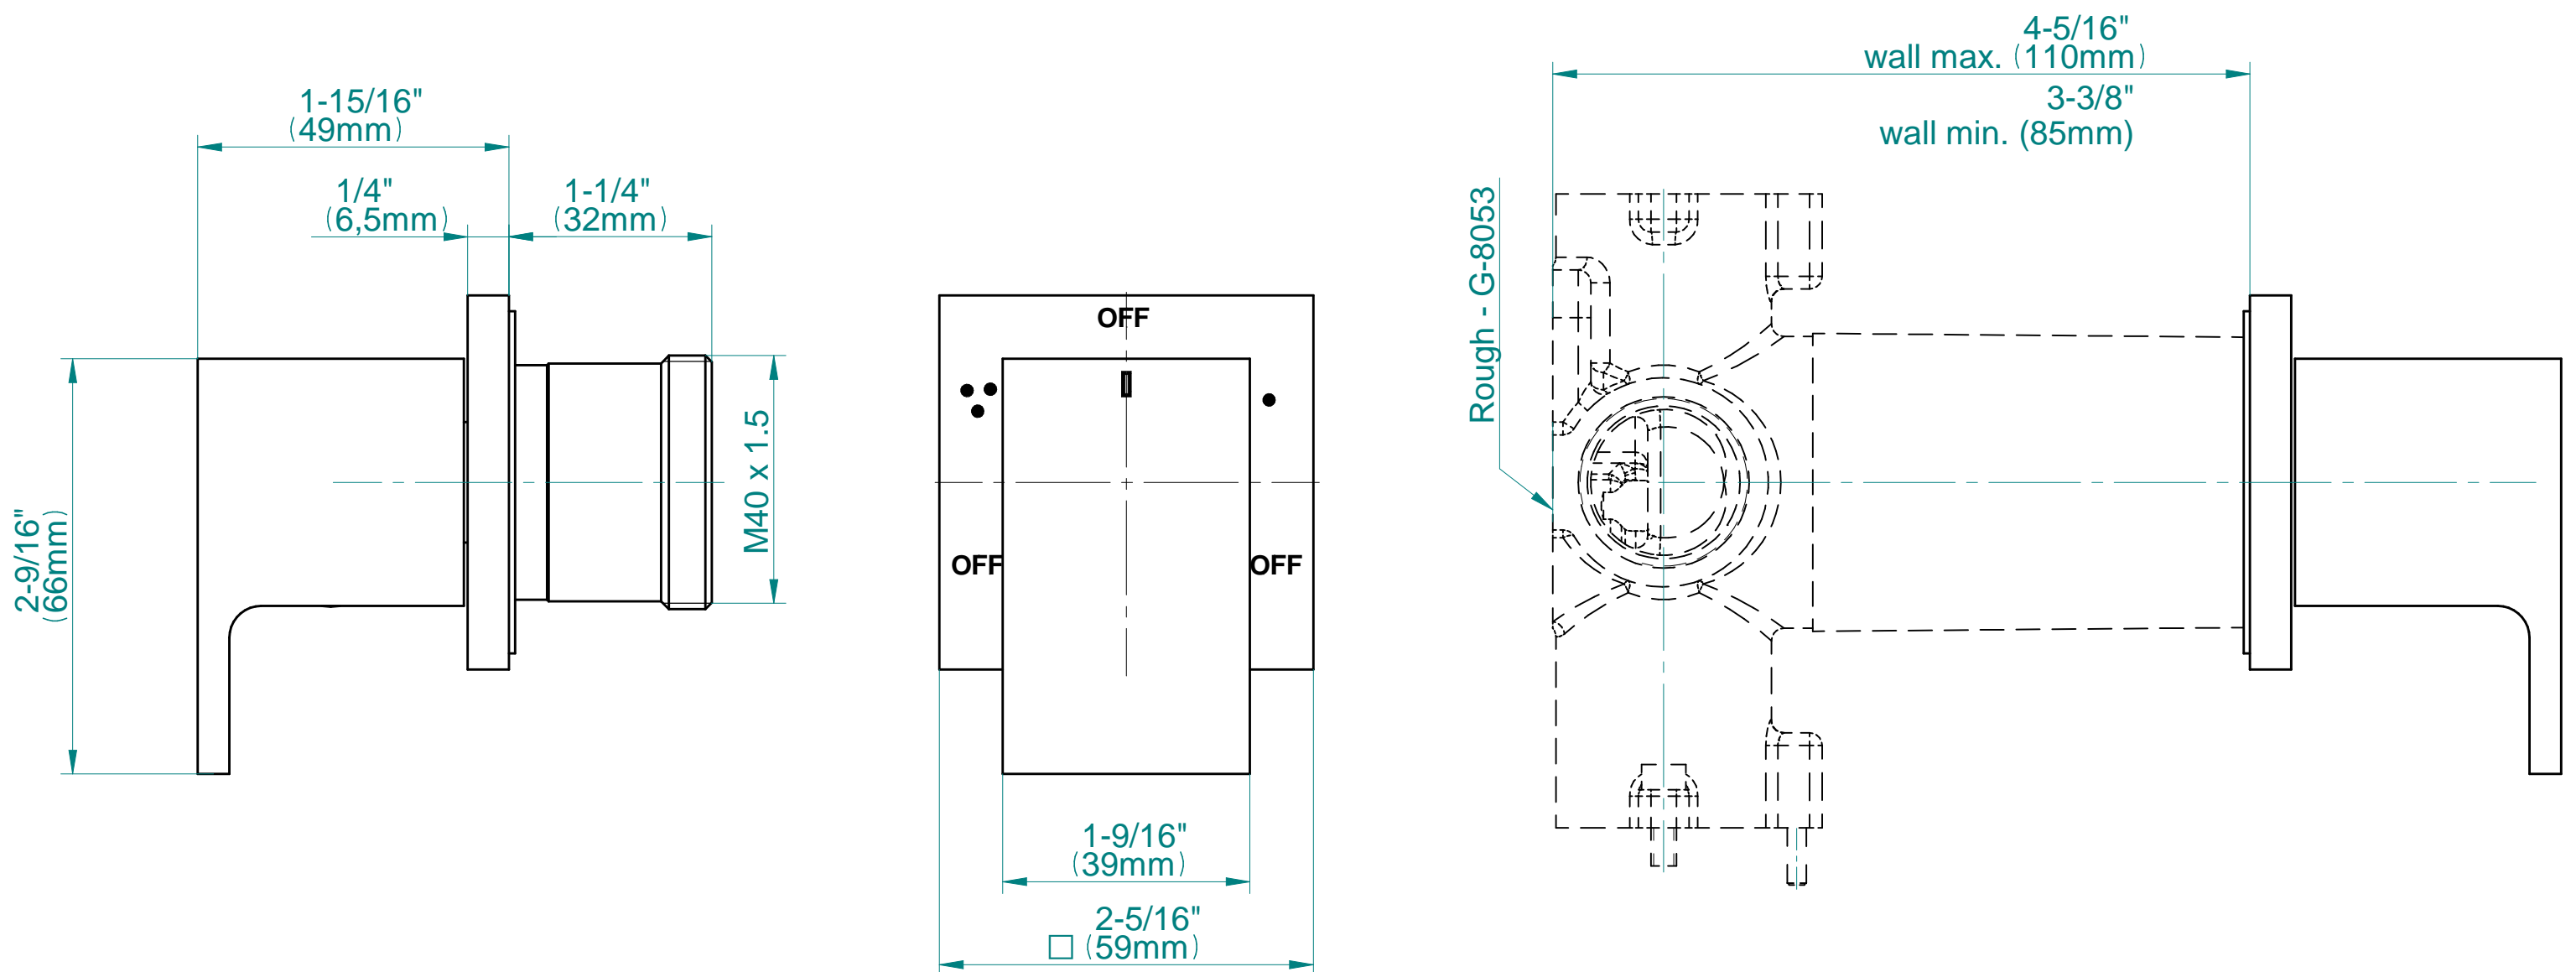

G-8072-LM31E1-T

SOLAR Series