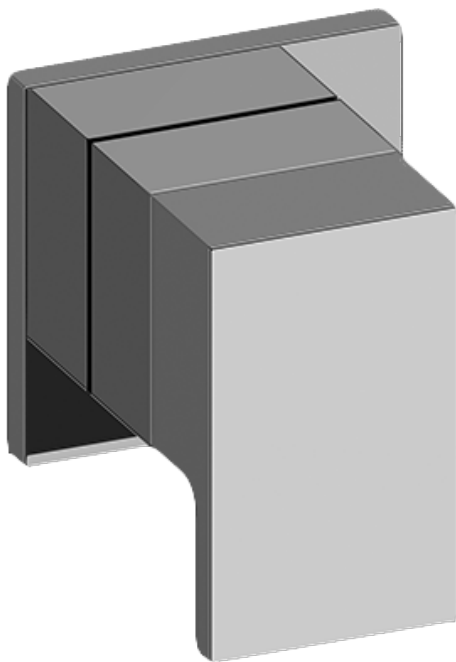

www.graff-faucets.com | phone: 800-954-4723

SHOWER
Solar M-Series 3-Way Diverter
Valve Trim with Handle
G-8072-LM31E1-T

GRAFF[®]

Information

- Single metal handle and decorative trim plate
- Use with G-8053 3-Way Diverter Control Valve WITH Off Function
- ADA