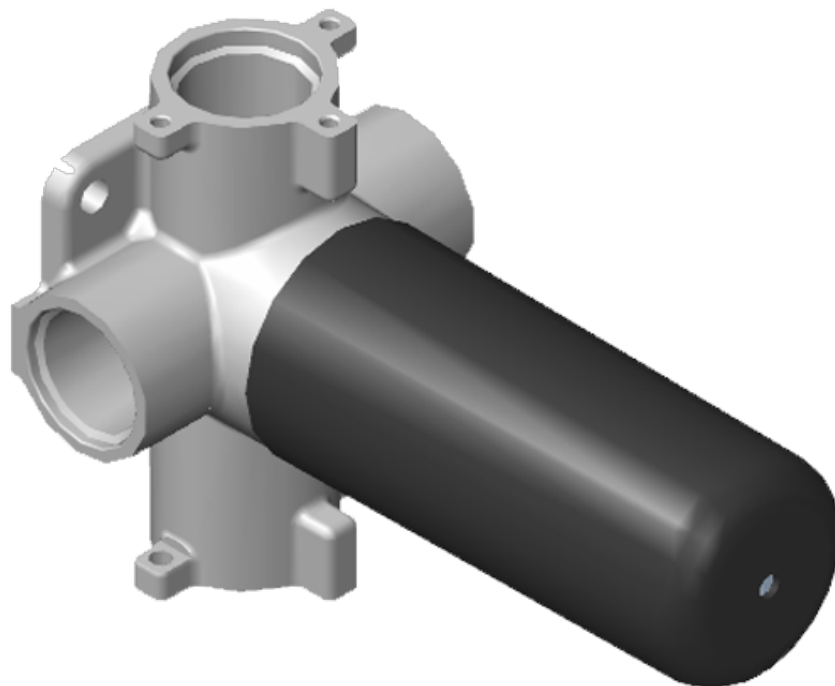

SHOWER
M-Series Full Thermostatic
Shower System
GM2.128SG-LM31E0

GRAFF®

Information

- 3/4" thermostatic valve and trim
- 3/4" 3-way diverter valve and trim
- Showerhead features no-clog, easy-clean spray nozzles
- Flush-mounted swivel body sprays (3 pieces)
- Handshower set with wall bracket and 59" hose
- Optional extension kit
- Flow rates: showerhead ≤ 1.8 max gpm, handshower ≤ 1.5 max gpm, body sprays ≤ 1.5 max gpm each
- ADA

Finishes

Polished
Chrome

Steelnox®
(Satin Nickel)

G-8006

M-Series

3/4" Concealed Thermostatic Rough Valve

Product Features

- 12.9 gpm @ 60 psi
- 3/4" universal inlets
- Built-in service stops
- Stacking outlet feature
- Complete serviceability from front of all units
- Supplied with protective plastic cover
- CalGreen compliant dependent on functions

www.graff-designs.com | phone: 800-954-4723

SHOWER
Three-Way Diverter Control Valve
WITH Off Function (No Pass-
Through)
G-8053

GRAFF®

Information

- ~11.4 gpm @ 60 psi
- 3/4" universal inlets/outlets with female threads
- Operates one function at a time
- Stacking inlet feature
- Supplied with protective plastic cover
- CALGreen compliant depending on functions

Finishes

Polished
Chrome

Steelnox®
(Satin Nickel)

G-8053

M-Series

3-Way Diverter Control Valve WITH Off Function (No Pass-Through)

Product Features

- 3/4" universal inlets/outlets with female threads
- Stacking inlet feature
- Supplied with protective plastic cover
- CalGreen compliant dependent on functions