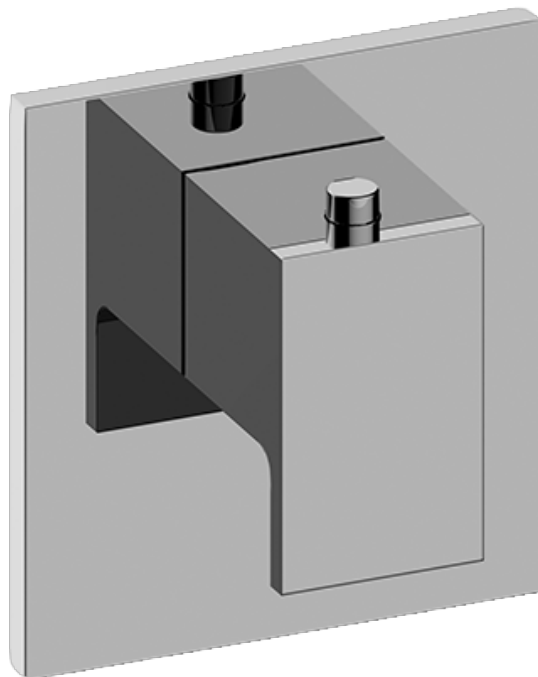

SHOWER
M-Series Full Thermostatic
Shower System
GM2.128SG-LM31E0

GRAFF®

Information

- 3/4" thermostatic valve and trim
- 3/4" 3-way diverter valve and trim
- Showerhead features no-clog, easy-clean spray nozzles
- Flush-mounted swivel body sprays (3 pieces)
- Handshower set with wall bracket and 59" hose
- Optional extension kit
- Flow rates: showerhead ≤ 1.8 max gpm, handshower ≤ 1.5 max gpm, body sprays ≤ 1.5 max gpm each
- ADA

SHOWER
Thermostatic Rough Valve
G-8006

GRAFF®

Information

- 12.9 gpm @ 60 psi
- 3/4" universal inlets
- Built-in service stops
- Stacking outlet feature
- Complete serviceability from front of all units
- Supplied with protective plastic cover
- CalGreen compliant dependent on functions

Finishes

Polished
Chrome

Steelnox®
(Satin Nickel)

G-8006

M-Series

3/4" Concealed Thermostatic Rough Valve

Product Features

- 12.9 gpm @ 60 psi
- 3/4" universal inlets
- Built-in service stops
- Stacking outlet feature
- Complete serviceability from front of all units
- Supplied with protective plastic cover
- CalGreen compliant dependent on functions

www.graff-faucets.com | phone: 800-954-4723

SHOWER
Solar M-Series Thermostatic Valve
Trim with Handle
G-8043-LM31E-T

GRAFF[®]

Information

- Single metal handle and decorative trim plate
- Use with G-8006 thermostatic rough valve
- ADA