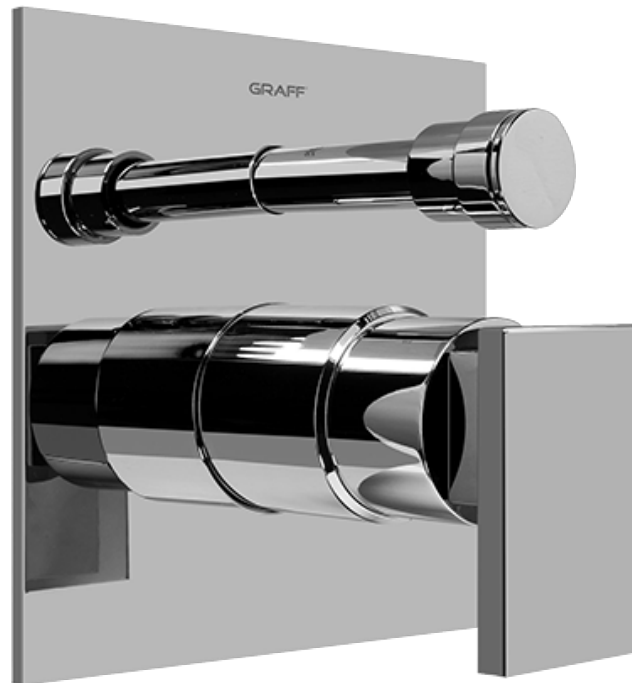

SHOWER
Solar/Structure SOLID Trim Plate
w/Handle
G-7090-LM31S-T

GRAFF[®]

Information

- Single metal lever handle
- Decorative trim plate
- Includes push-button diverter
- Use with G-7055 pressure balancing rough valve for shower and tub configurations
- To complete package, you must order rough valve
- ADA

Finishes

24K Gold

24K Brushed
Gold

Architectural
Black™

Matte Black

Polished
Chrome

Polished
Nickel

Stainless Steel®
(Satin Nickel)

Architectural
White

G-7090