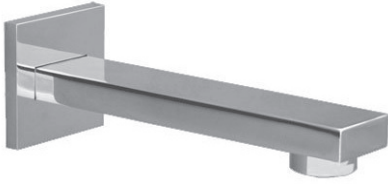

Steelnox[®]
(Satin Nickel)

Architectural
White

G-7055

1/2" Rough Valve w/Diverter

Product Features

- Anti-scald protection
- 1/2" universal inlets/outlets with male threads
- Built-in service stops
- Push-button diverter
- For use with tub & shower configuration
- Supplied with protective plastic guard

GRAFF®

Information

- Includes arm and square flange
- 1/2" NPT male thread inlet
- For use with all showerheads (especially G-8438)

Finishes

24K Gold

24K Brushed Gold

Architectural Black™

Brushed Nickel

Polished
Chrome

Polished
Nickel

Steelnox®
(Satin Nickel)

Architectural
White

G-8575

Sade Collection

8" Contemporary Tub Spout

GRAFF[®]
CUTTING EDGE DESIGN

Product Features

- Includes spout ring
- 1/2" NPT male thread inlet

Available Finishes

- Polished Chrome
G-8575-PC
- Polished Nickel
G-8575-PN
- Steelnox® (Satin Nickel)
G-8575-SN
- Olive Bronze™
G-8575-OB
- Architectural Black with
Chrome Accents
G-8575-PC/BK