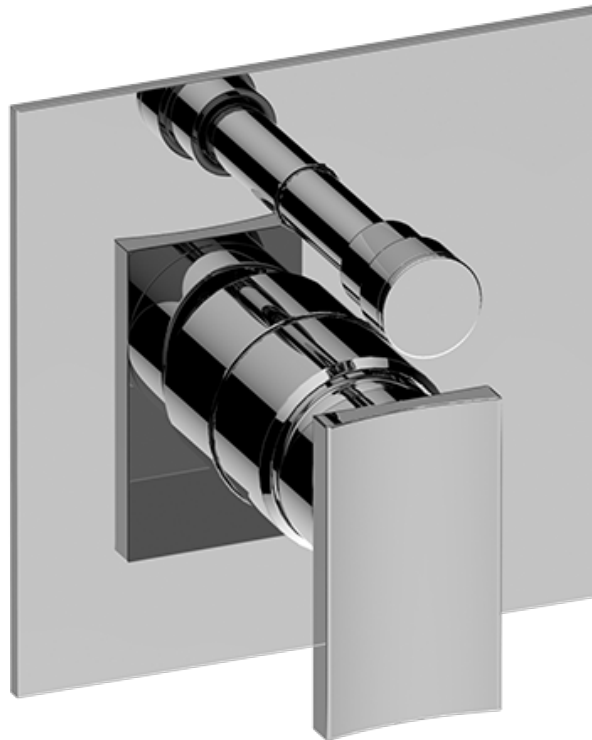

BATHROOM
Pressure Balancing Shower
System - Tub and Shower
G-7290-LM36S

GRAFF®

Information

- 1/2" pressure balance valve with diverter and trim
- 8" showerhead with 12" wall-mounted shower arm
- Showerhead features no-clog, easy-clean spray nozzles
- 8" contemporary tub spout
- Optional extension kit
- Showerhead flow rate ≤ 1.8 max gpm
- CALGreen

BATHROOM
Concealed Pressure Balancing
Valve Rough w/Diverter
G-7055

GRAFF[®]

Information

- Anti-scald protection
- 1/2" universal inlets/outlets with male threads
- Built-in service stops
- Push-button diverter
- For use with tub & shower configuration
- Supplied with protective plastic guard

Steelnox[®]
(Satin Nickel)

Architectural
White

G-7055

1/2" Rough Valve w/Diverter

Product Features

- Anti-scald protection
- 1/2" universal inlets/outlets with male threads
- Built-in service stops
- Push-button diverter
- For use with tub & shower configuration
- Supplied with protective plastic guard

www.graff-faucets.com | phone: 800-954-4723

BATHROOM
Trim Plate with Handle
G-7090-LM36S-T

GRAFF®

Information

- Single metal handle
- Decorative trim plate
- To complete package, you must order G-7055 pressure balancing rough valve for shower and tub configurations
- ADA