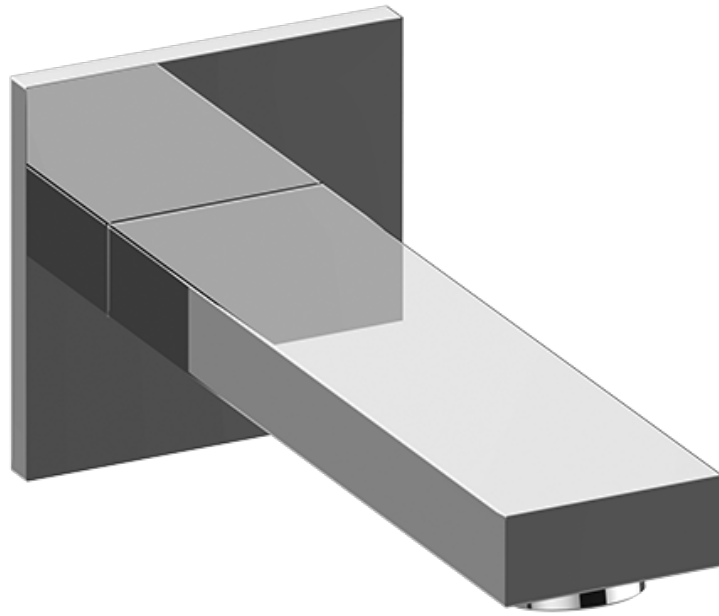

Information

- Includes spout ring
- 1/2" NPT male thread inlet
- Tub spout flow rate ~ 8.7 gpm @60 psi

Finishes

24K Gold

24K Brushed
Gold

Architectural
Black™

Brushed
Nickel

Matte Black