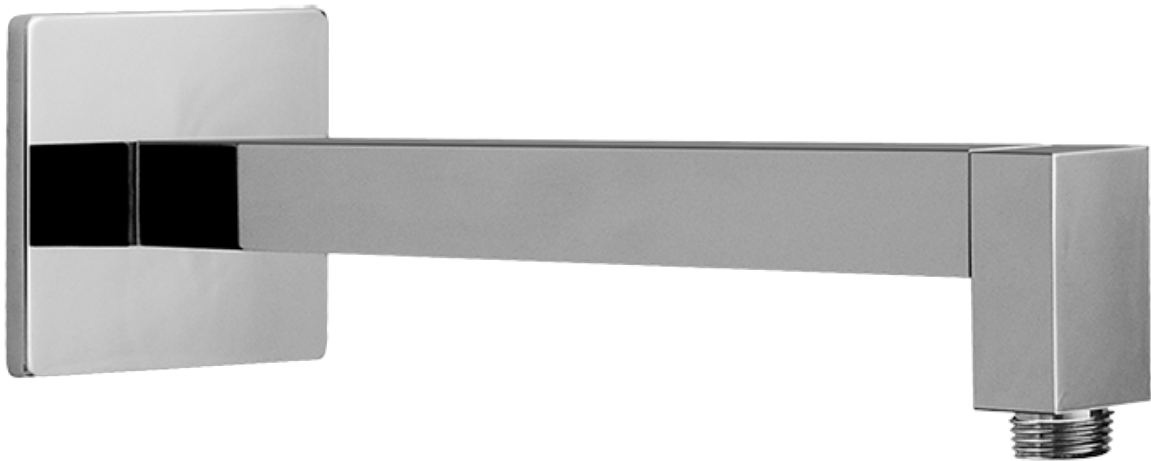

BATHROOM
Concealed Pressure Balancing
Valve Rough w/Diverter
G-7055

GRAFF[®]

Information

- Anti-scald protection
- 1/2" universal inlets/outlets with male threads
- Built-in service stops
- Push-button diverter
- For use with tub & shower configuration
- Supplied with protective plastic guard

Steelnox[®]
(Satin Nickel)

Architectural
White

G-7055

1/2" Rough Valve w/Diverter

Product Features

- Anti-scald protection
- 1/2" universal inlets/outlets with male threads
- Built-in service stops
- Push-button diverter
- For use with tub & shower configuration
- Supplied with protective plastic guard

GRAFF®

Information

- Includes arm and square flange
- 1/2" NPT male thread inlet
- For use with all showerheads (especially G-8438)

Finishes

24K Gold

24K Brushed Gold

Architectural Black™

Brushed Nickel