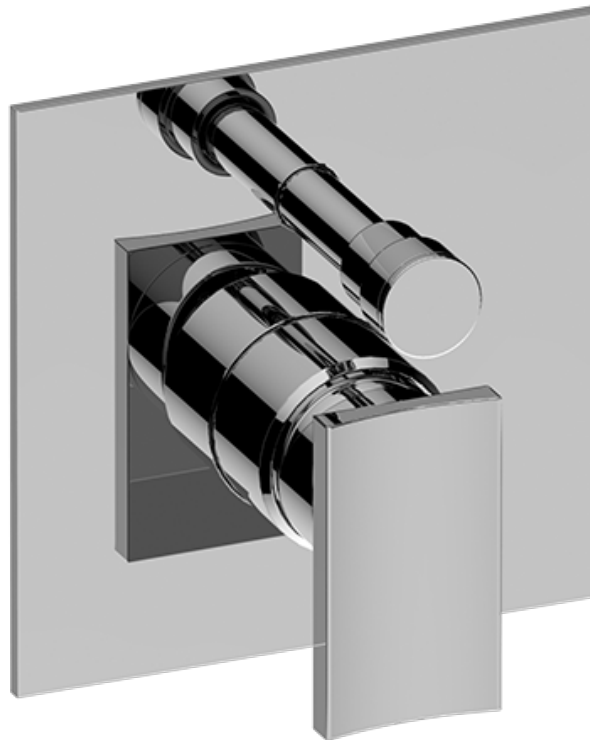

BATHROOM  
Trim Plate with Handle  
**G-7090-LM36S-T**

**GRAFF®**

### Information

- Single metal handle
- Decorative trim plate
- To complete package, you must order G-7055 pressure balancing rough valve for shower and tub configurations
- ADA