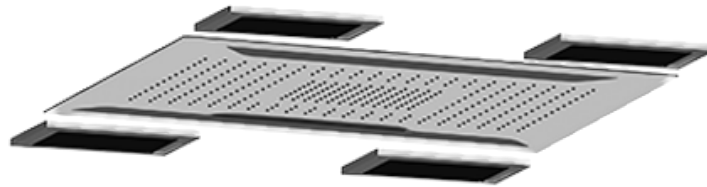

SHOWER
Aqua-Sense Complete
Thermostatic Shower System
AQ6.190

GRAFF®

Information

- Multi-function showerhead features no-clog, easy-clean spray nozzles
- Includes control box, power supply and wiring harness
- Swivel body sprays (3 pieces)
- Handshower set with wall bracket and integrated wall supply elbow
- Thermostatic valve flow rate ~9.6 gpm
- Flow rates: showerhead ≤ 1.8 max gpm, handshower ≤ 1.5 max gpm, body sprays ≤ 1.5 max gpm each

Finishes

Polished
Chrome