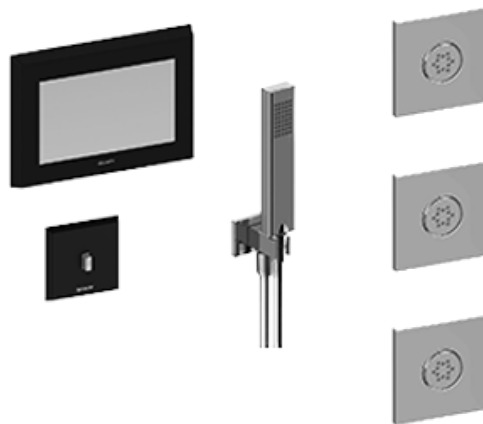

SHOWER
Aqua-Sense Complete
Thermostatic Shower System
AQ6.190

GRAFF®

Information

- Multi-function showerhead features no-clog, easy-clean spray nozzles
- Includes control box, power supply and wiring harness
- Swivel body sprays (3 pieces)
- Handshower set with wall bracket and integrated wall supply elbow
- Thermostatic valve flow rate ~9.6 gpm
- Flow rates: showerhead ≤ 1.8 max gpm, handshower ≤ 1.5 max gpm, body sprays ≤ 1.5 max gpm each

Finishes

Polished
Chrome