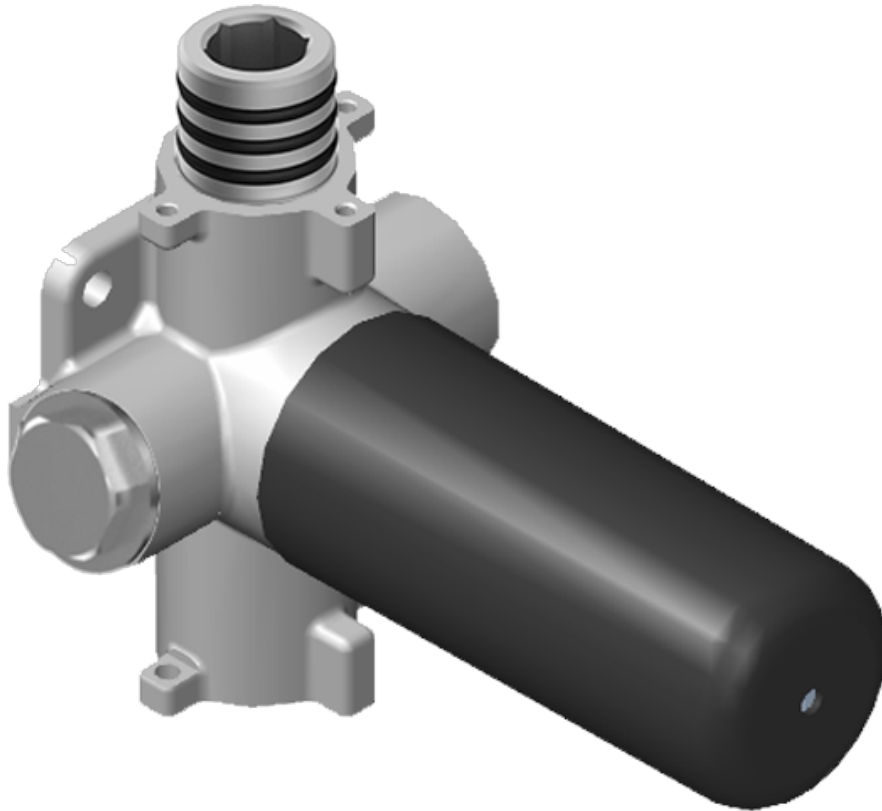

SHOWER
Bali M-Series Thermostatic
Shower System - Shower with
Handshower
GS3.011WB-LM20E0

GRAFF®

Information

- 3/4" thermostatic valve and trim
- 3/4" stop/volume control valve (2 pieces)
- 8" showerhead with 12" ceiling-mounted shower arm
- Showerhead features no-clog, easy-clean spray nozzles
- Handshower set with wall-mounted slide bar and 59" hose
- Optional extension kit
- Flow rates: showerhead \leq 1.8 max gpm, handshower \leq 1.5 max gpm
- ADA
- CALGreen

SHOWER
Thermostatic Rough Valve
G-8006

GRAFF®

Information

- 12.9 gpm @ 60 psi
- 3/4" universal inlets
- Built-in service stops
- Stacking outlet feature
- Complete serviceability from front of all units
- Supplied with protective plastic cover
- CalGreen compliant dependent on functions

G-8006

M-Series

3/4" Concealed Thermostatic Rough Valve

Product Features

- 12.9 gpm @ 60 psi
- 3/4" universal inlets
- Built-in service stops
- Stacking outlet feature
- Complete serviceability from front of all units
- Supplied with protective plastic cover
- CalGreen compliant dependent on functions

www.graff-faucets.com | phone: 800-954-4723

SHOWER
Stop/Volume Control Valve with
Pass Through
G-8076

GRAFF®

Information

- 12.3 gpm @ 60 psi
- 3/4" universal inlets/outlets with female threads
- Stacking inlet and pass-through port feature
- Supplied with protective plastic cover
- CalGreen compliant dependent on functions