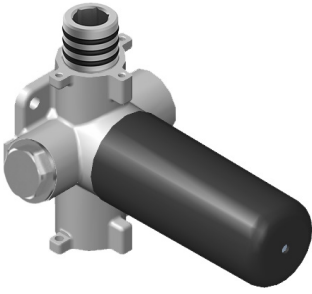

G-8006

M-Series

3/4" Concealed Thermostatic Rough Valve

Product Features

- 12.9 gpm @ 60 psi
- 3/4" universal inlets
- Built-in service stops
- Stacking outlet feature
- Complete serviceability from front of all units
- Supplied with protective plastic cover
- CalGreen compliant dependent on functions

www.graff-faucets.com | phone: 800-954-4723

SHOWER
Stop/Volume Control Valve with
Pass Through
G-8076

GRAFF®

Information

- 12.3 gpm @ 60 psi
- 3/4" universal inlets/outlets with female threads
- Stacking inlet and pass-through port feature
- Supplied with protective plastic cover
- CalGreen compliant dependent on functions

G-8076

M-Series

Stop/Volume Control Rough Valve with Pass-Through

GRAFF[®]
CUTTING EDGE DESIGN

Product Features

- 13.2 gpm @ 60 psi
- 3/4" universal inlets/outlets with female threads
- Stacking inlet and pass-through port feature
- Supplied with protective plastic cover
- CalGreen compliant dependent on functions