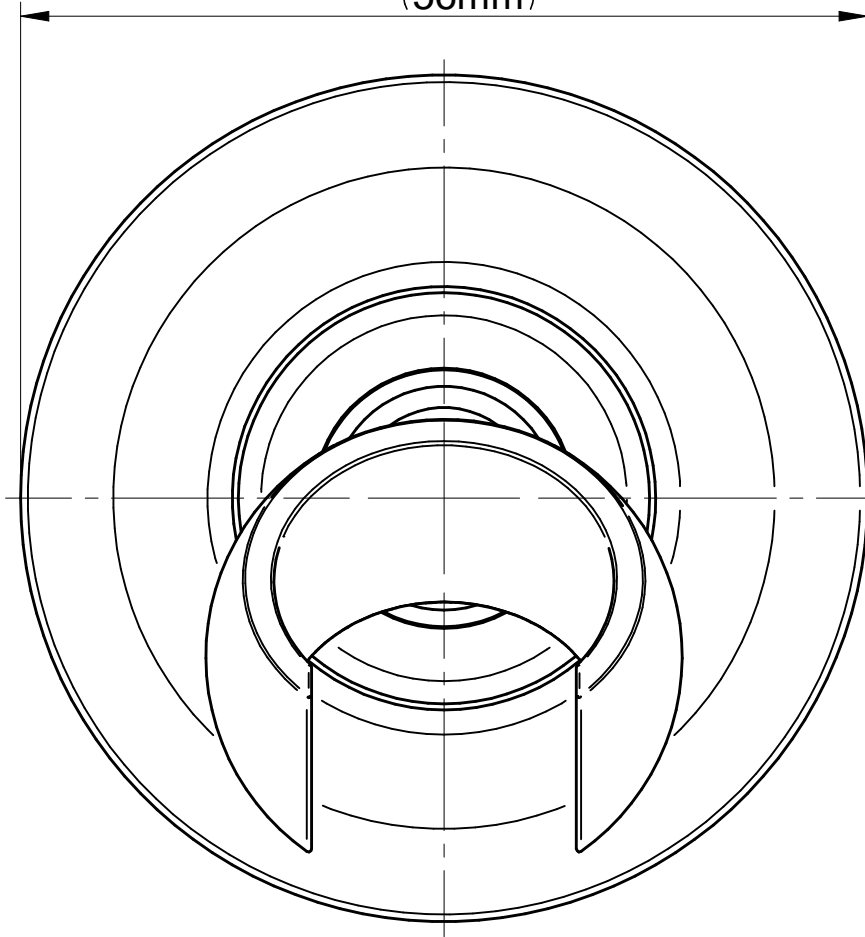

Polished
Nickel

Steelnox®
(Satin Nickel)

Vintage
Brushed Brass

G-8682

Camden Series

Ø 2-3/16"
(56mm)

3-15/16"
(100mm)

7/16"
(12mm)