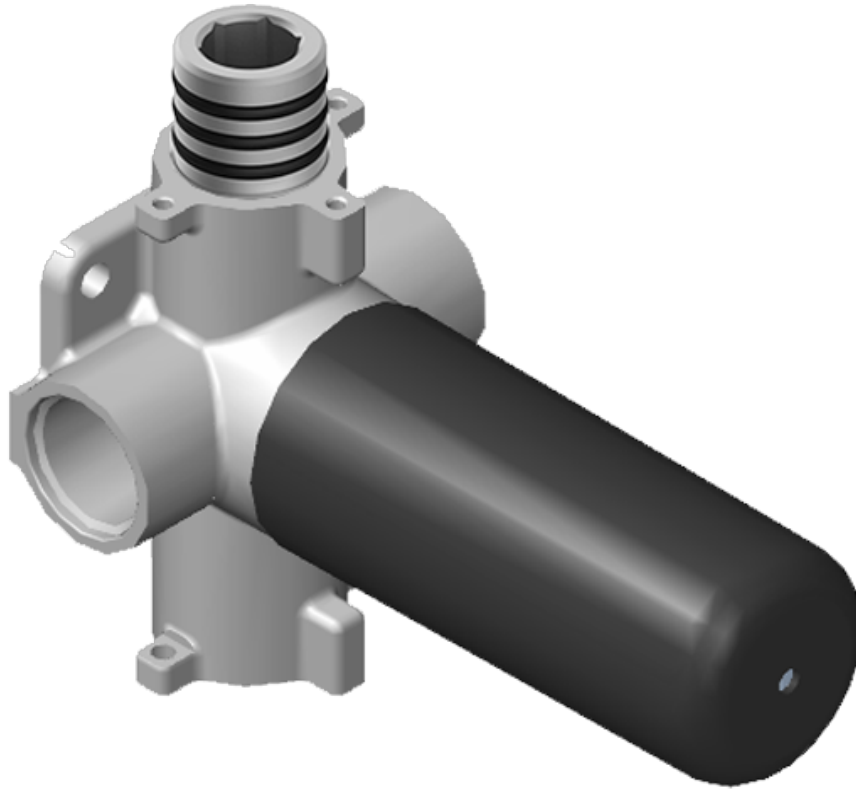

SHOWER
Canterbury M-Series Thermostatic
Shower System - Shower with
Handshower
GS2.022WD-LM15E0

GRAFF®

Information

- 3/4" thermostatic valve and trim
- 3/4" 2-way diverter valve
- 8" showerhead with 11" wall-mounted shower arm
- Showerhead features no-clog, easy-clean spray nozzles
- Handshower set with wall bracket and 59" hose
- Optional extension kit
- Flow rates: showerhead ≤ 1.8 max gpm, handshower ≤ 1.5 max gpm
- ADA
- CALGreen

G-8006

M-Series

3/4" Concealed Thermostatic Rough Valve

Product Features

- 12.9 gpm @ 60 psi
- 3/4" universal inlets
- Built-in service stops
- Stacking outlet feature
- Complete serviceability from front of all units
- Supplied with protective plastic cover
- CalGreen compliant dependent on functions

www.graff-faucets.com | phone: 800-954-4723

SHOWER
Two-Way Diverter Volume Control
Valve WITH Off Function and Pass-
Through
G-8052

GRAFF®

Information

- 11.7 gpm @ 60 psi
- 3/4" universal inlets/outlets with female threads
- Operates one function at a time
- Stacking inlet and pass-through port feature
- Supplied with protective plastic cover
- CALGreen compliant depending on functions

G-8052 M-Series
2-Way Diverter Volume Control Valve
WITH Off Function and Pass-Through

Product Features

- 12.1 gpm @ 60 psi
- 3/4" universal inlets/outlets with female threads
- Stacking inlet and pass-through port feature
- Supplied with protective plastic cover
- CalGreen compliant dependent on functions