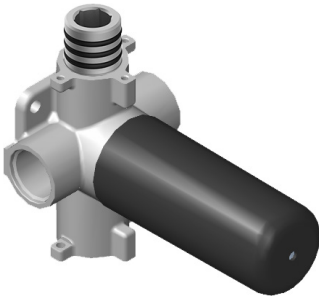

SHOWER
Canterbury M-Series Thermostatic
Shower System - Shower with
Handshower
GS2.022WD-LM15E0

GRAFF®

Information

- 3/4" thermostatic valve and trim
- 3/4" 2-way diverter valve
- 8" showerhead with 11" wall-mounted shower arm
- Showerhead features no-clog, easy-clean spray nozzles
- Handshower set with wall bracket and 59" hose
- Optional extension kit
- Flow rates: showerhead ≤ 1.8 max gpm, handshower ≤ 1.5 max gpm
- ADA
- CALGreen

G-8006

M-Series

3/4" Concealed Thermostatic Rough Valve

Product Features

- 12.9 gpm @ 60 psi
- 3/4" universal inlets
- Built-in service stops
- Stacking outlet feature
- Complete serviceability from front of all units
- Supplied with protective plastic cover
- CalGreen compliant dependent on functions

www.graff-faucets.com | phone: 800-954-4723

SHOWER
Two-Way Diverter Volume Control
Valve WITH Off Function and Pass-
Through
G-8052

GRAFF®

Information

- 11.7 gpm @ 60 psi
- 3/4" universal inlets/outlets with female threads
- Operates one function at a time
- Stacking inlet and pass-through port feature
- Supplied with protective plastic cover
- CALGreen compliant depending on functions

G-8052 M-Series
2-Way Diverter Volume Control Valve
WITH Off Function and Pass-Through

Product Features

- 12.1 gpm @ 60 psi
- 3/4" universal inlets/outlets with female threads
- Stacking inlet and pass-through port feature
- Supplied with protective plastic cover
- CalGreen compliant dependent on functions