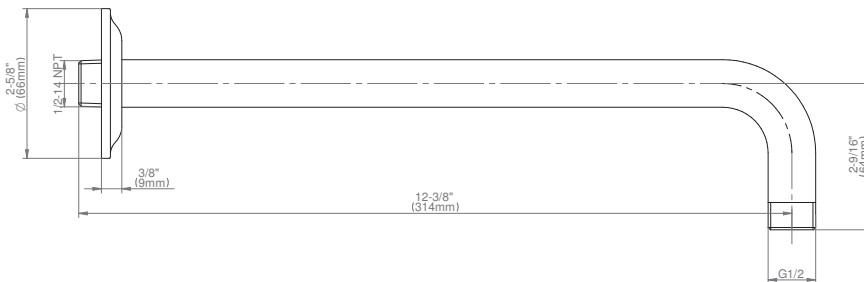

The measurements shown are for reference only. Products and specifications shown are subject to change without notice. Revised 7/2019.

www.graff-designs.com | phone: 800-954-4723