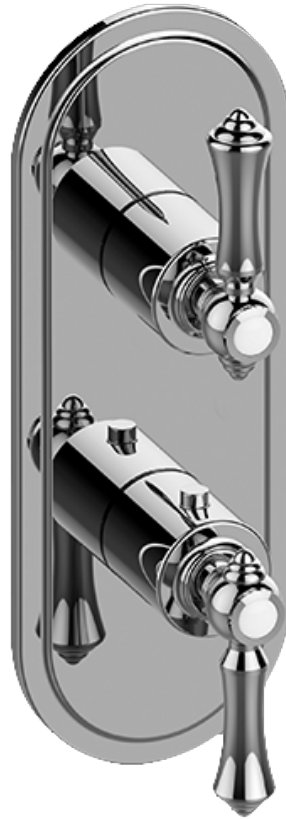

SHOWER
Canterbury M-Series Valve Trim
with Two Handles
G-8086-LM15E0-T

GRAFF®

Information

- Two metal handles
- Decorative trim plate
- Use with M-Series rough valves
- LM15E0, LM34E0 and LC1E0 handles should not be used with 3-way diverter valve
- ADA

Finishes