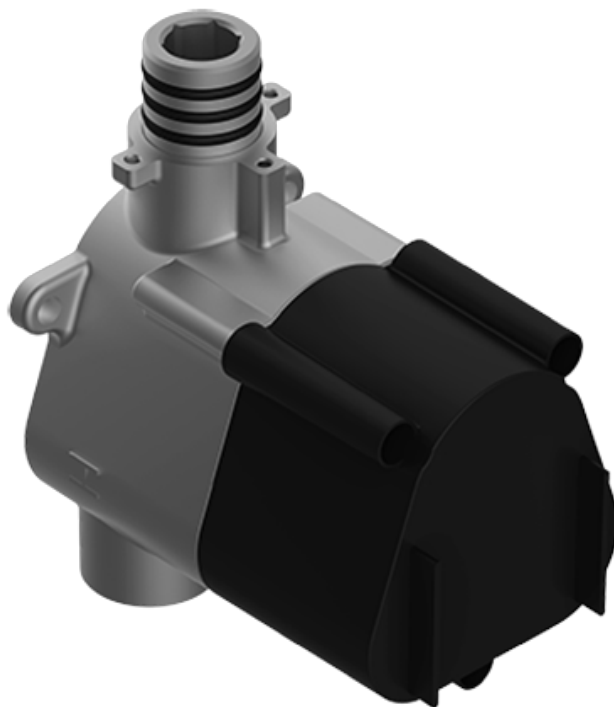

SHOWER
Canterbury M-Series Thermostatic
Shower System - Shower with
Handshower
GS3.011WB-ALM34C2

GRAFF®

Information

- 3/4" thermostatic valve and trim
- 3/4" stop/volume control valve (2 pieces)
- 8" showerhead with 12" ceiling-mounted shower arm
- Showerhead features no-clog, easy-clean spray nozzles
- Handshower set with wall-mounted slide bar and 59" hose
- Optional extension kit
- Flow rates: showerhead ≤ 1.8 max gpm, handshower ≤ 1.5 max gpm
- ADA

SHOWER
Thermostatic Rough Valve
G-8006

GRAFF®

Information

- 12.9 gpm @ 60 psi
- 3/4" universal inlets
- Built-in service stops
- Stacking outlet feature
- Complete serviceability from front of all units
- Supplied with protective plastic cover
- CalGreen compliant dependent on functions

G-8006

M-Series

3/4" Concealed Thermostatic Rough Valve

Product Features

- 12.9 gpm @ 60 psi
- 3/4" universal inlets
- Built-in service stops
- Stacking outlet feature
- Complete serviceability from front of all units
- Supplied with protective plastic cover
- CalGreen compliant dependent on functions

SHOWER
Traditional 8" Showerhead
G-8410

GRAFF[®]

Information

- Sunflower shape
- 112 no-clog, easy-clean rubber spray nozzles
- Metal ball-joint allows for showerhead angle adjustment
- Showerhead flow rate ≤ 1.8 max gpm
- Recommend use with ceiling shower arm
- Recommended for use at no more than 10 degrees tilt
- CALGreen