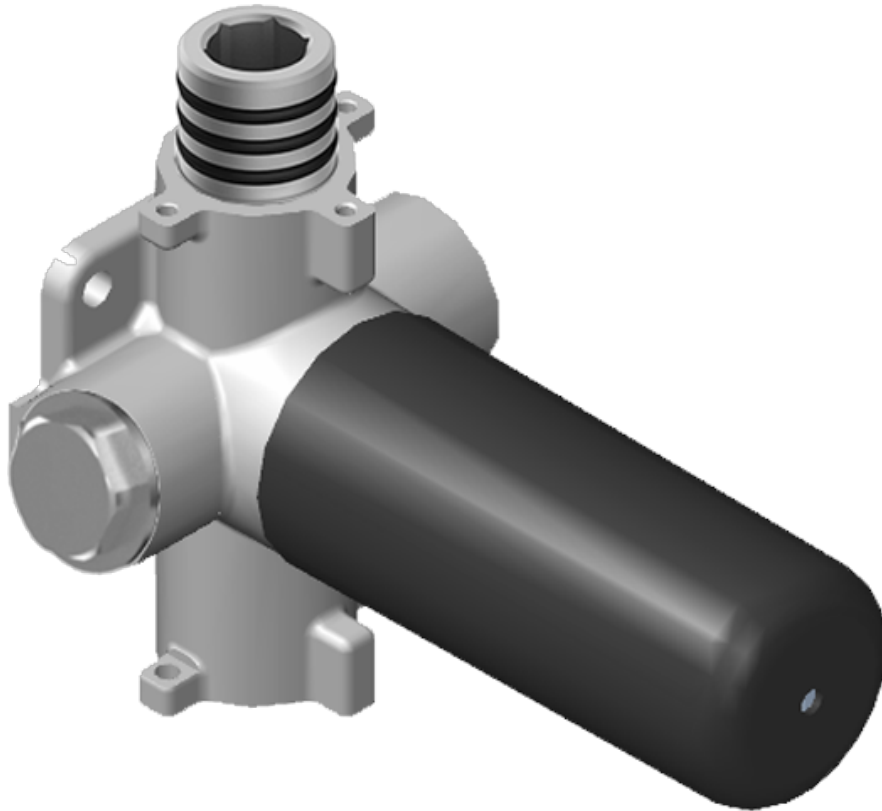

SHOWER
Canterbury M-Series Thermostatic
Shower System - Shower with
Handshower
GS3.011WB-ALM34C2

GRAFF®

Information

- 3/4" thermostatic valve and trim
- 3/4" stop/volume control valve (2 pieces)
- 8" showerhead with 12" ceiling-mounted shower arm
- Showerhead features no-clog, easy-clean spray nozzles
- Handshower set with wall-mounted slide bar and 59" hose
- Optional extension kit
- Flow rates: showerhead ≤ 1.8 max gpm, handshower ≤ 1.5 max gpm
- ADA

SHOWER
Thermostatic Rough Valve
G-8006

GRAFF®

Information

- 12.9 gpm @ 60 psi
- 3/4" universal inlets
- Built-in service stops
- Stacking outlet feature
- Complete serviceability from front of all units
- Supplied with protective plastic cover
- CalGreen compliant dependent on functions

G-8006

M-Series

3/4" Concealed Thermostatic Rough Valve

Product Features

- 12.9 gpm @ 60 psi
- 3/4" universal inlets
- Built-in service stops
- Stacking outlet feature
- Complete serviceability from front of all units
- Supplied with protective plastic cover
- CalGreen compliant dependent on functions

www.graff-faucets.com | phone: 800-954-4723

SHOWER
Stop/Volume Control Valve with
Pass Through
G-8076

GRAFF®

Information

- 12.3 gpm @ 60 psi
- 3/4" universal inlets/outlets with female threads
- Stacking inlet and pass-through port feature
- Supplied with protective plastic cover
- CalGreen compliant dependent on functions