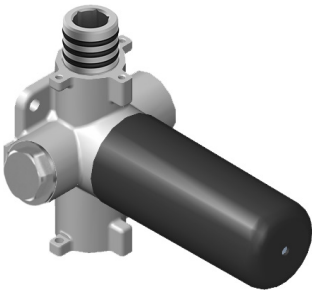

SHOWER
Canterbury M-Series Thermostatic
Shower System - Shower with
Handshower
GS3.011WB-ALM34C2

GRAFF®

Information

- 3/4" thermostatic valve and trim
- 3/4" stop/volume control valve (2 pieces)
- 8" showerhead with 12" ceiling-mounted shower arm
- Showerhead features no-clog, easy-clean spray nozzles
- Handshower set with wall-mounted slide bar and 59" hose
- Optional extension kit
- Flow rates: showerhead ≤ 1.8 max gpm, handshower ≤ 1.5 max gpm
- ADA

G-8006

M-Series

3/4" Concealed Thermostatic Rough Valve

Product Features

- 12.9 gpm @ 60 psi
- 3/4" universal inlets
- Built-in service stops
- Stacking outlet feature
- Complete serviceability from front of all units
- Supplied with protective plastic cover
- CalGreen compliant dependent on functions

www.graff-faucets.com | phone: 800-954-4723

SHOWER
Stop/Volume Control Valve with
Pass Through
G-8076

GRAFF®

Information

- 12.3 gpm @ 60 psi
- 3/4" universal inlets/outlets with female threads
- Stacking inlet and pass-through port feature
- Supplied with protective plastic cover
- CalGreen compliant dependent on functions

G-8076

M-Series

Stop/Volume Control Rough Valve with Pass-Through

Product Features

- 13.2 gpm @ 60 psi
- 3/4" universal inlets/outlets with female threads
- Stacking inlet and pass-through port feature
- Supplied with protective plastic cover
- CalGreen compliant dependent on functions