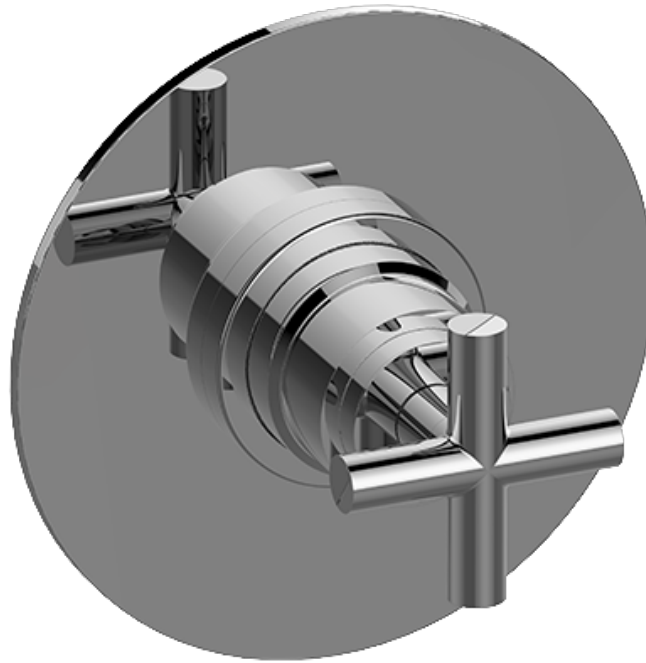

SHOWER
 Pressure Balancing Valve Trim
 with Handle
G-7030-C17B-T

Information

- Single metal handle
- Decorative trim plate
- Use with G-7005 Pressure Balancing Rough Valve
- ADA

Finishes

G-7030-C17B Series