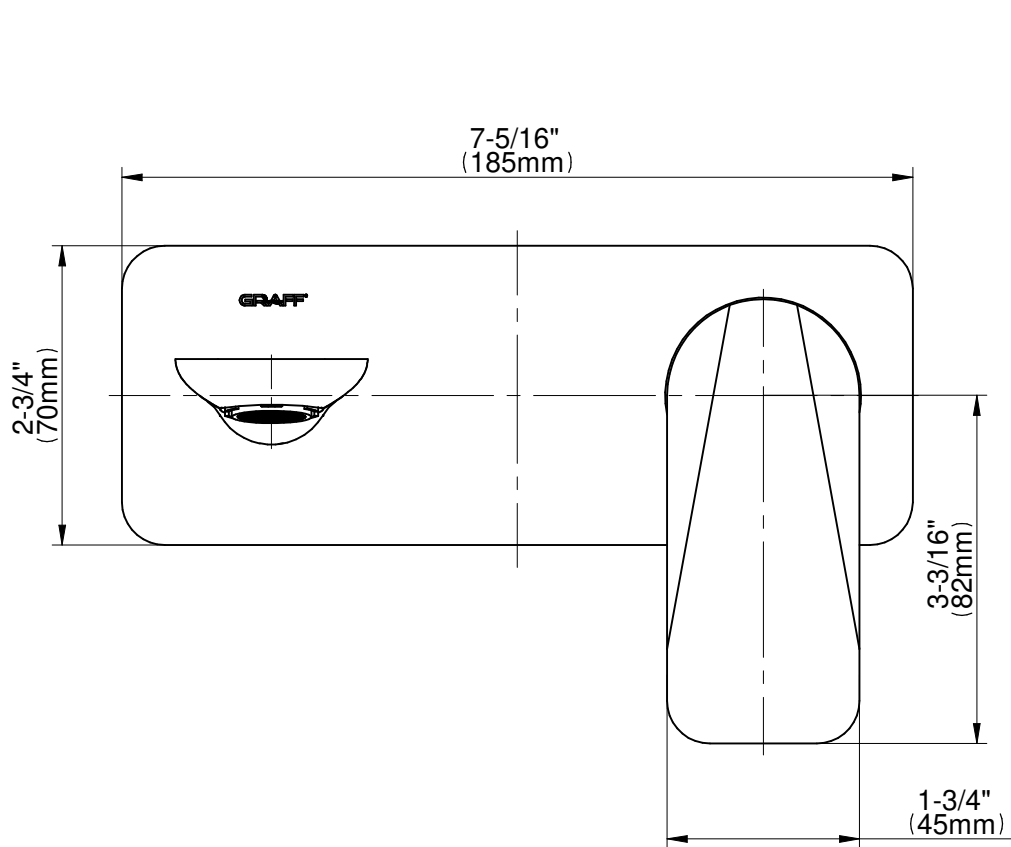

BATHROOM
Sento Wall-Mounted Lavatory
Faucet with Single Handle
G-6335-LM59W

GRAFF®

Information

- Wall-mount spout and handle installation
- Aerated flow rate ≤ 1.2 max gpm
- 7-1/2" spout reach
- Drain assembly not included
- Optional matching decorative trap G-9970
- Optional extension kit
- ADA
- CALGreen

G-6335-LM59W

Sento Series

BATHROOM
 Sento Wall-Mounted Lavatory
 Faucet with Single Handle

Information

- Wall-mount spout and handle installation
- Aerated flow rate ≤ 1.2 max gpm
- 7-1/2" spout reach
- Drain assembly not included
- Optional matching decorative trap G-9970
- Optional extension kit
- ADA
- CALGreen