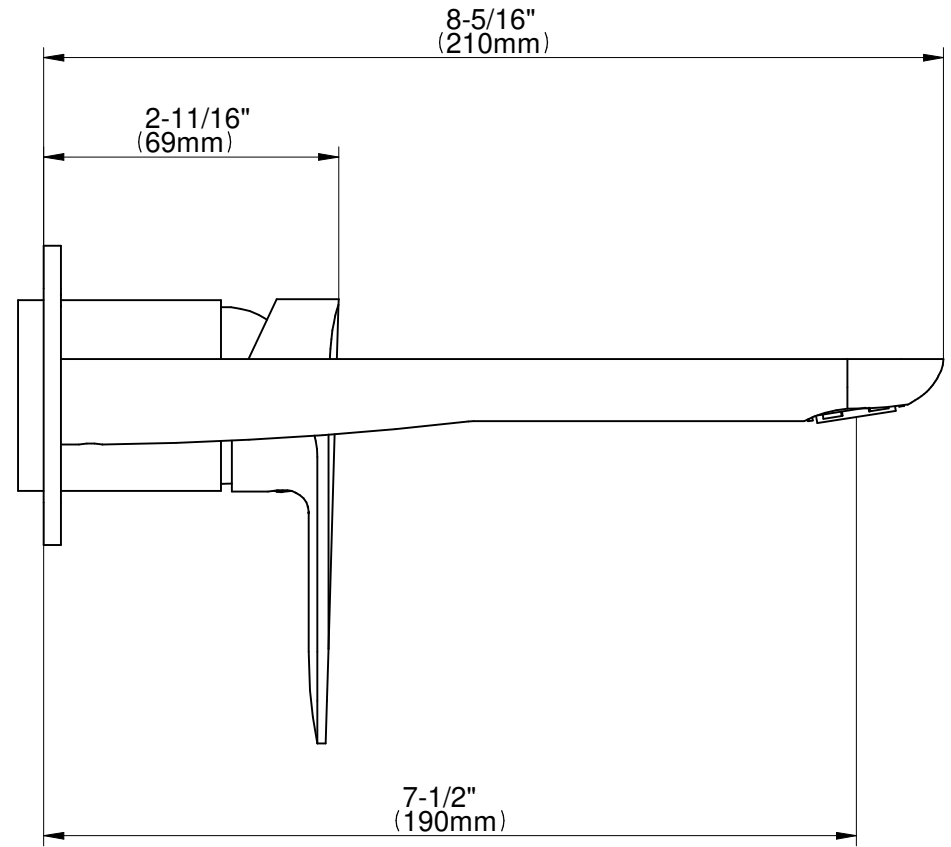

BATHROOM
Sento Wall-Mounted Lavatory
Faucet with Single Handle
G-6335-LM59W

GRAFF®

Information

- Wall-mount spout and handle installation
- Aerated flow rate ≤ 1.2 max gpm
- 7-1/2" spout reach
- Drain assembly not included
- Optional matching decorative trap G-9970
- Optional extension kit
- ADA
- CALGreen

G-6335-LM59W

Sento Series

BATHROOM
 Sento Wall-Mounted Lavatory
 Faucet with Single Handle

Information

- Wall-mount spout and handle installation
- Aerated flow rate ≤ 1.2 max gpm
- 7-1/2" spout reach
- Drain assembly not included
- Optional matching decorative trap G-9970
- Optional extension kit
- ADA
- CALGreen