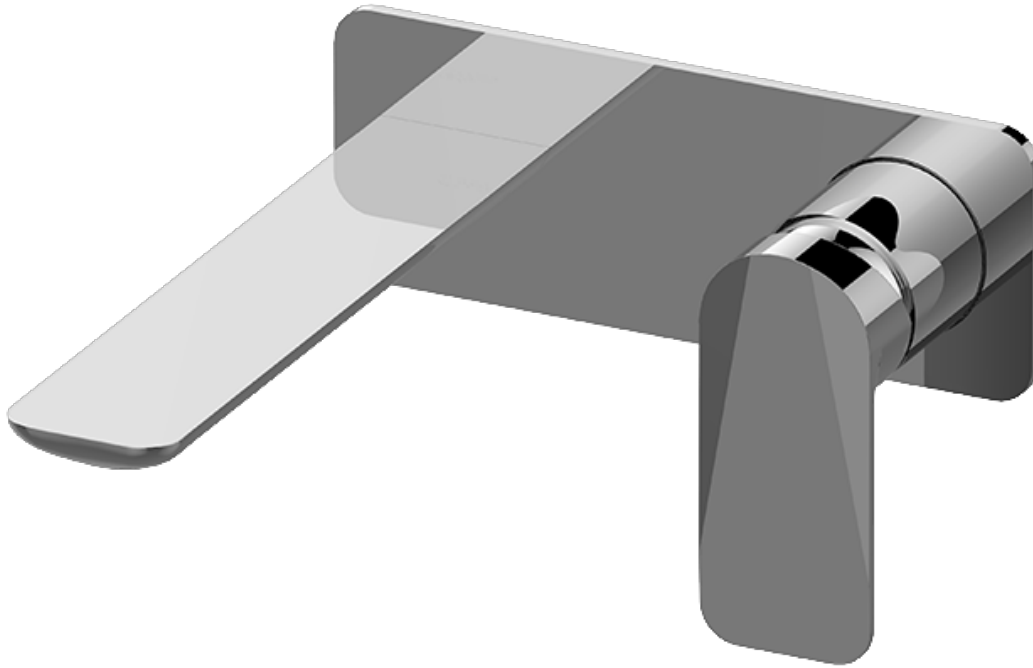

BATHROOM
Sento Wall-Mounted Lavatory
Faucet with Single Handle
G-6335-LM59W

GRAFF®

Information

- Wall-mount spout and handle installation
- Aerated flow rate ≤ 1.2 max gpm
- 7-1/2" spout reach
- Drain assembly not included
- Optional matching decorative trap G-9970
- Optional extension kit
- ADA
- CALGreen

G-6335-LM59W

Sento Series

BATHROOM
 Sento Wall-Mounted Lavatory
 Faucet with Single Handle

Information

- Wall-mount spout and handle installation
- Aerated flow rate ≤ 1.2 max gpm
- 7-1/2" spout reach
- Drain assembly not included
- Optional matching decorative trap G-9970
- Optional extension kit
- ADA
- CALGreen