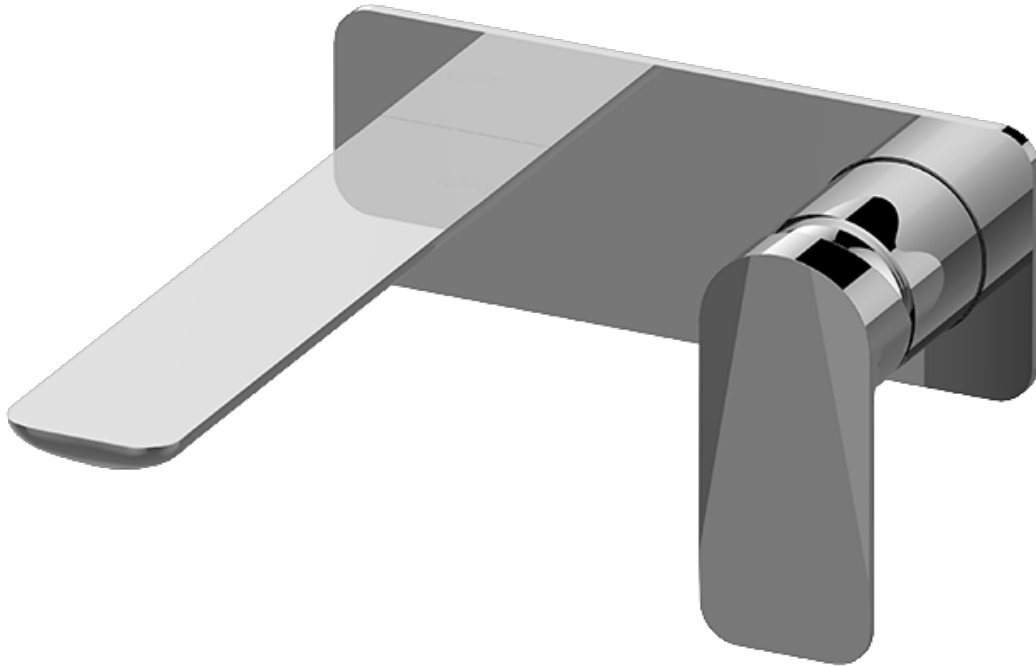

BATHROOM
Sento Wall-Mounted Lavatory
Faucet with Single Handle
G-6335-LM59W

GRAFF®

Information

- Wall-mount spout and handle installation
- Aerated flow rate ≤ 1.2 max gpm
- 7-1/2" spout reach
- Drain assembly not included
- Optional matching decorative trap G-9970
- Optional extension kit
- ADA
- CALGreen

G-6335-LM59W

Sento Series

BATHROOM
 Sento Wall-Mounted Lavatory
 Faucet with Single Handle

Information

- Wall-mount spout and handle installation
- Aerated flow rate ≤ 1.2 max gpm
- 7-1/2" spout reach
- Drain assembly not included
- Optional matching decorative trap G-9970
- Optional extension kit
- ADA
- CALGreen