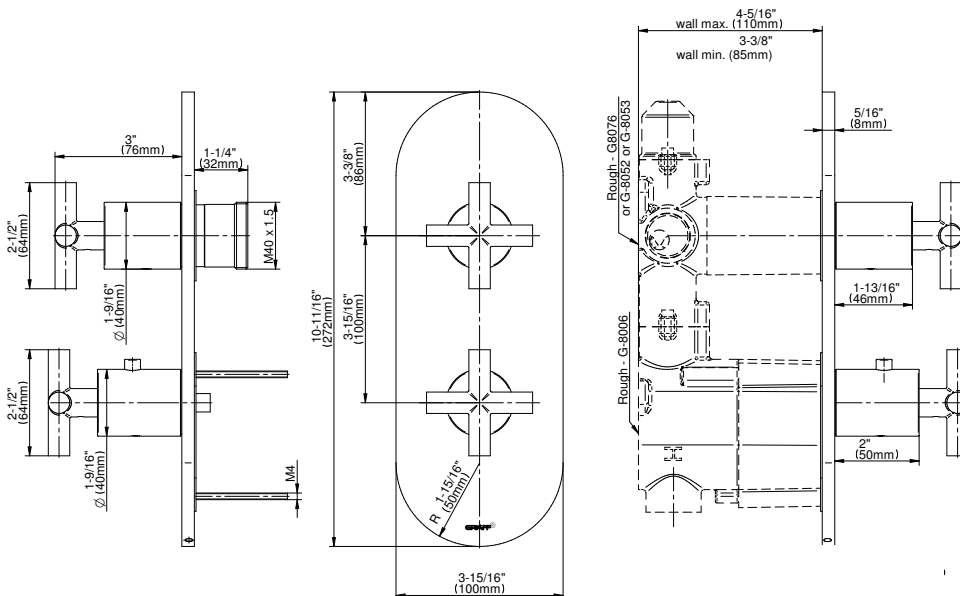

G-8047-C17E0-T

Round M-Series Valve Trim with Two Handles

Product Features

- Two metal handles
- Decorative trim plate
- To complete package, you must order rough valves

Code Compliance

- ADA

Available Finishes

- Polished Chrome
  G-8047-C17E0-PC-T
- Polished Nickel
  G-8047-C17E0-PN-T
- Unfinished Brass*
  G-8047-C17E0-UB-T*
- Unfinished Brushed Brass*
  G-8047-C17E0-UBB-T*
- Matte Black*
  G-8047-C17E0-MBK-T*
- Architectural Black*
  G-8047-C17E0-BK-T*
- Architectural White*
  G-8047-C17E0-WT-T*
- Steelnox Satin Nickel
  G-8047-C17E0-SN-T
- Olive Bronze*
  G-8047-C17E0-OB-T*
- Gunmetal*
  G-8047-C17E0-GM-T*
- OR'osa PVD*
  G-8047-C17E0-RG-T*
- Onyx PVD*
  G-8047-C17E0-OX-T*
- Polished Brass PVD*
  G-8047-C17E0-PB-T*
- Brushed Brass PVD*
  G-8047-C17E0-BB-T*
- 24K Gold*
  G-8047-C17E0-AU-T*
- 24K Brushed Gold*
  G-8047-C17E0-BAU-T*

* Special order finish- call for availability

Warranty

- Limited lifetime warranty

For complete warranty information go to <https://www.graff-designs.com/en/info/faqs>