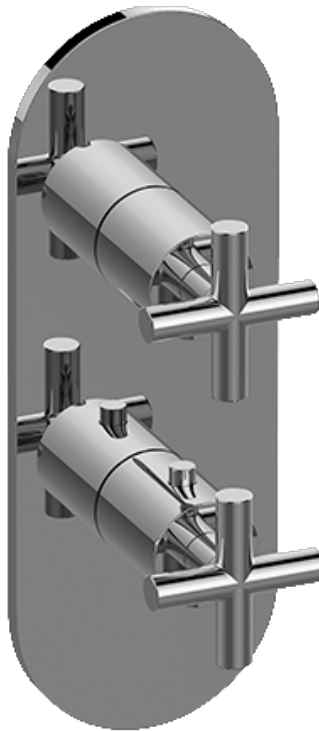

SHOWER
M.E. M-Series Valve Trim with Two
Handles
G-8047-C17E0-T

Information

- Two metal handles
- Decorative trim plate
- Use with M-Series rough valves
- ADA

Finishes

G-8047-C17E0-T

Round M-Series Valve Trim with Two Handles

Product Features

- Two metal handles
- Decorative trim plate
- To complete package, you must order rough valves

Code Compliance

- ADA

Available Finishes

- Polished Chrome
G-8047-C17E0-PC-T
- Polished Nickel
G-8047-C17E0-PN-T
- Unfinished Brass*
G-8047-C17E0-UB-T*
- Unfinished Brushed Brass*
G-8047-C17E0-UBB-T*
- Matte Black*
G-8047-C17E0-MBK-T*
- Architectural Black*
G-8047-C17E0-BK-T*
- Architectural White*
G-8047-C17E0-WT-T*
- Steelnox Satin Nickel
G-8047-C17E0-SN-T
- Olive Bronze*
G-8047-C17E0-OB-T*
- Gunmetal*
G-8047-C17E0-GM-T*
- OR'osa PVD*
G-8047-C17E0-RG-T*
- Onyx PVD*
G-8047-C17E0-OX-T*
- Polished Brass PVD*
G-8047-C17E0-PB-T*
- Brushed Brass PVD*
G-8047-C17E0-BB-T*
- 24K Gold*
G-8047-C17E0-AU-T*
- 24K Brushed Gold*
G-8047-C17E0-BAU-T*