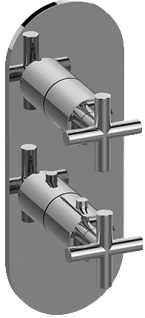

SHOWER
M.E. M-Series Valve Trim with Two
Handles
G-8047-C17E0-T

Information

- Two metal handles
- Decorative trim plate
- Use with M-Series rough valves
- ADA

Finishes

G-8047-C17E0-T

Round M-Series Valve Trim with Two Handles

Product Features

- Two metal handles
- Decorative trim plate
- To complete package, you must order rough valves

Code Compliance

- ADA

Available Finishes

- Polished Chrome
G-8047-C17E0-PC-T
- Polished Nickel
G-8047-C17E0-PN-T
- Unfinished Brass*
G-8047-C17E0-UB-T*
- Unfinished Brushed Brass*
G-8047-C17E0-UBB-T*
- Matte Black*
G-8047-C17E0-MBK-T*
- Architectural Black*
G-8047-C17E0-BK-T*
- Architectural White*
G-8047-C17E0-WT-T*
- Steelnox Satin Nickel
G-8047-C17E0-SN-T
- Olive Bronze*
G-8047-C17E0-OB-T*
- Gunmetal*
G-8047-C17E0-GM-T*
- OR'osa PVD*
G-8047-C17E0-RG-T*
- Onyx PVD*
G-8047-C17E0-OX-T*
- Polished Brass PVD*
G-8047-C17E0-PB-T*
- Brushed Brass PVD*
G-8047-C17E0-BB-T*
- 24K Gold*
G-8047-C17E0-AU-T*
- 24K Brushed Gold*
G-8047-C17E0-BAU-T*