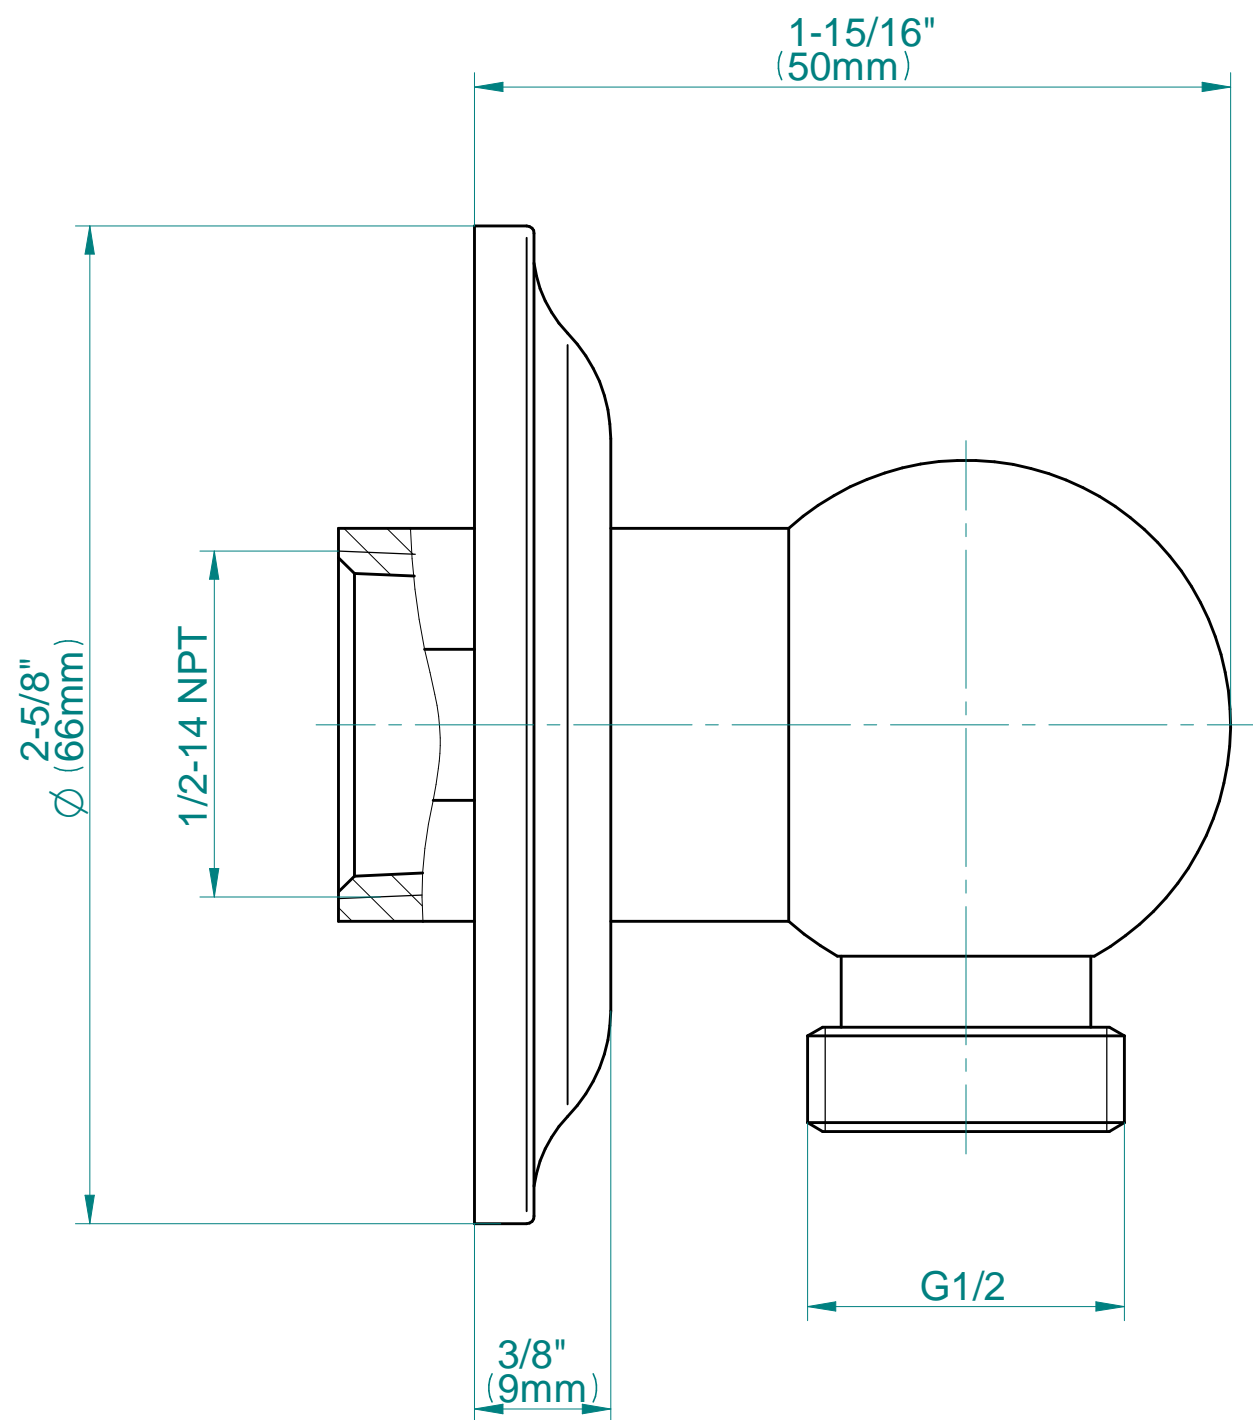

G-8663

CAMDEN Series