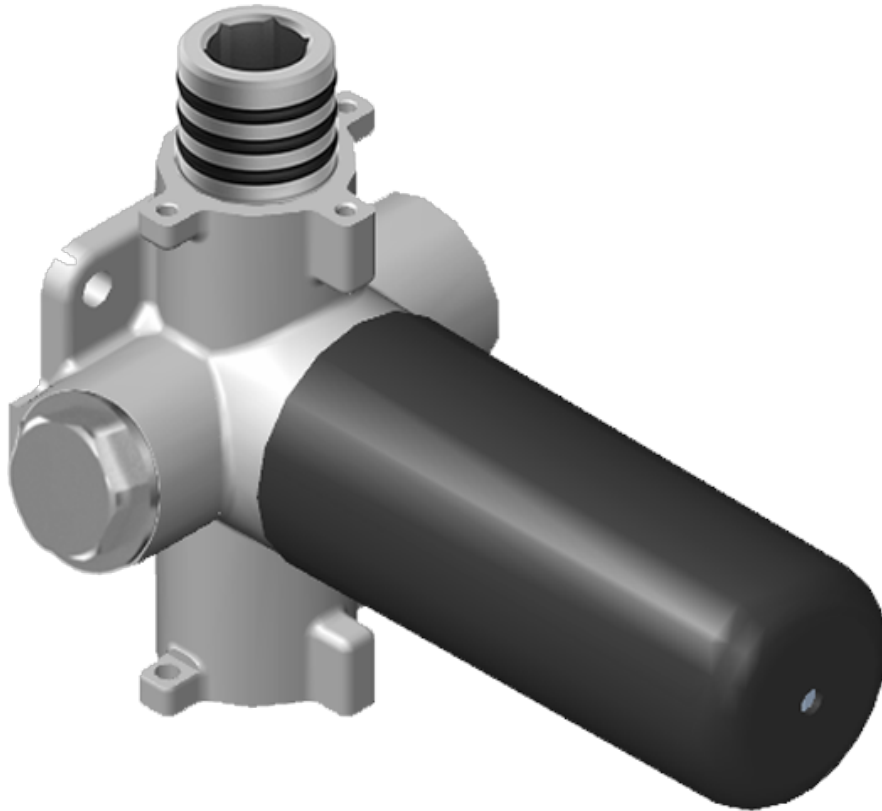

SHOWER
Stop/Volume Control Valve with
Pass Through
G-8076

GRAFF®

Information

- 12.3 gpm @ 60 psi
- 3/4" universal inlets/outlets with female threads
- Stacking inlet and pass-through port feature
- Supplied with protective plastic cover
- CalGreen compliant dependent on functions

Finishes