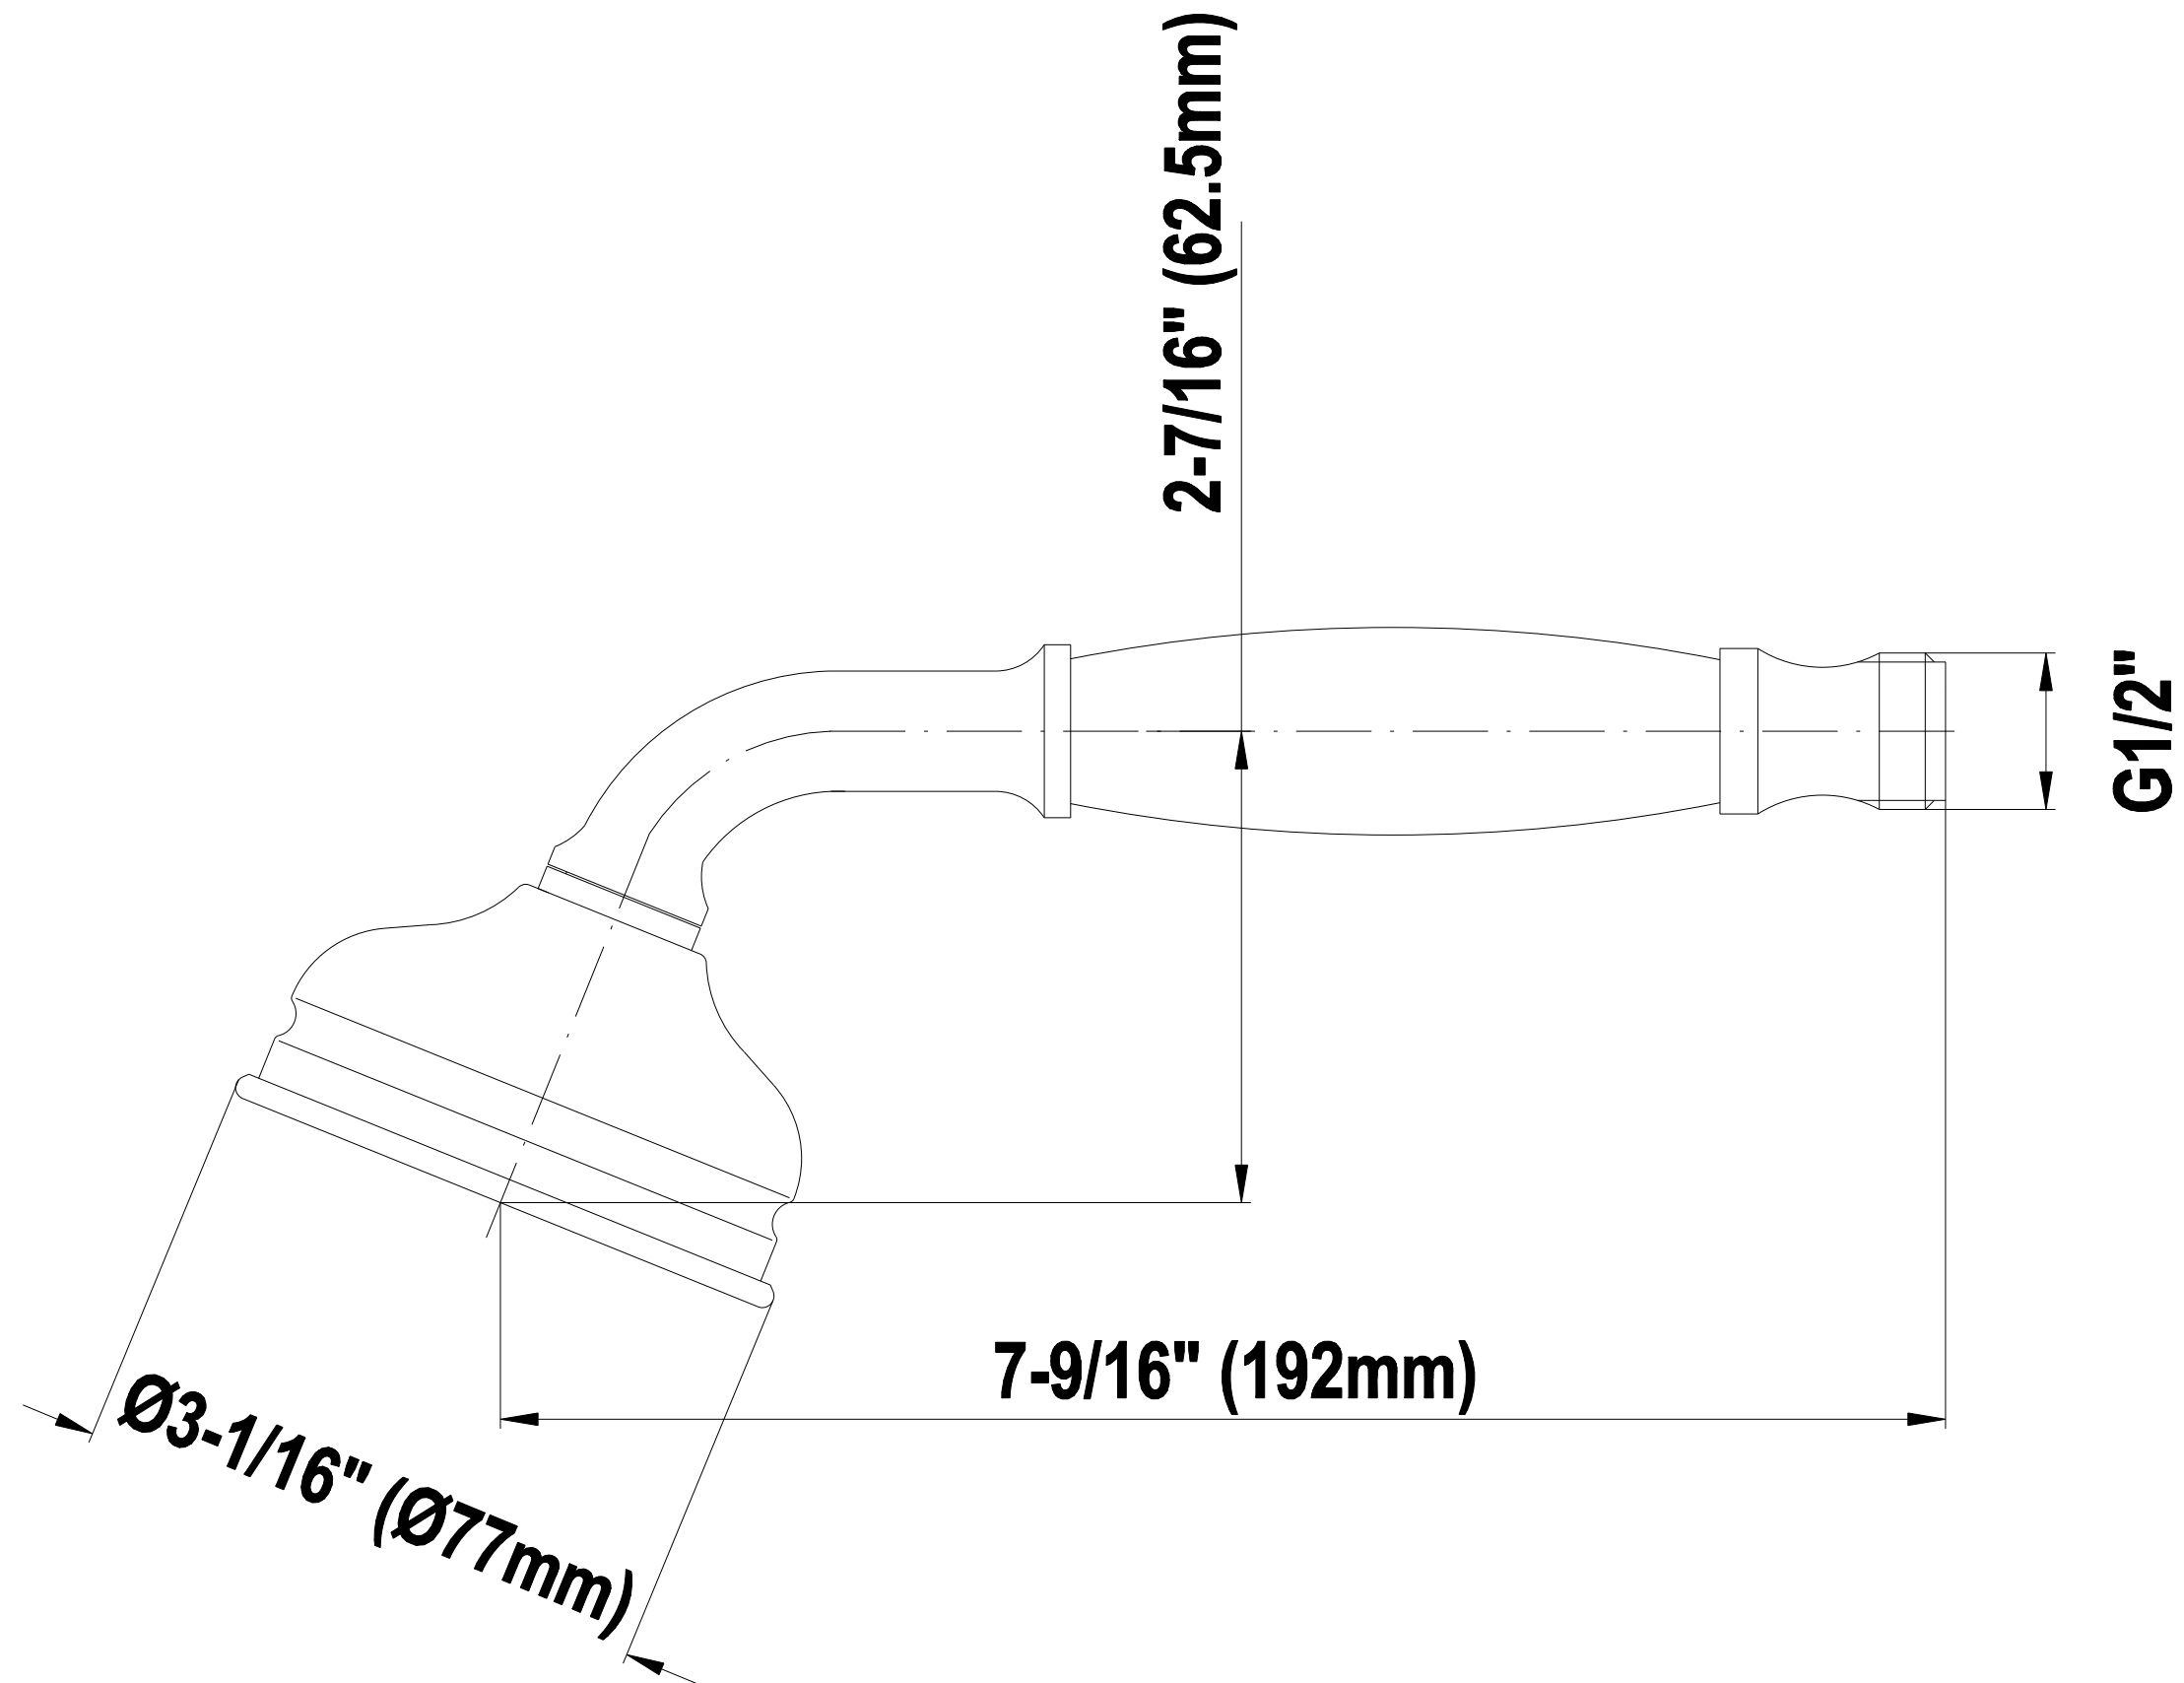

Olive Bronze

Polished
Chrome

Polished
Nickel

Steelnox®
(Satin Nickel)

Vintage
Brushed Brass

Traditional Handshower G-8604

SHOWER
59" Shower Hose
G-8605

GRAFF®