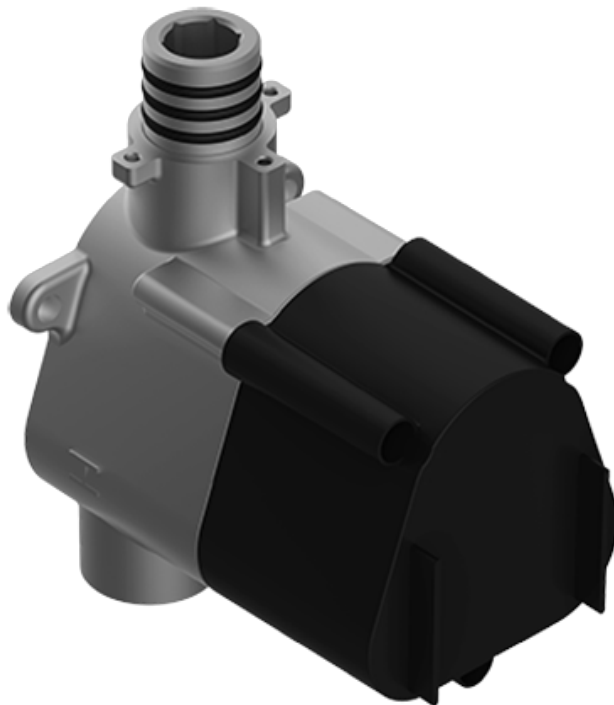

SHOWER
M-Series Full Thermostatic
Shower System
GS3.112SH-LM22E0

GRAFF®

Information

- 3/4" thermostatic valve and trim
- 8" showerhead with 11" wall-mounted shower arm
- Swivel body sprays (3 pieces)
- Wall-mounted slide bar set with handshower and 59" hose
- Stop/volume control valve and 2-way diverter valve
- Showerhead features no-clog, easy-clean spray nozzles
- Optional extension kit
- 3/4" thermostatic rough valve flow rate ~12.9 gpm @60 psi
- Flow rates: showerhead \leq 1.8 max gpm, handshower \leq 1.5 max gpm, body sprays \leq 1.5 max gpm each

SHOWER
Thermostatic Rough Valve
G-8006

GRAFF®

Information

- 12.9 gpm @ 60 psi
- 3/4" universal inlets
- Built-in service stops
- Stacking outlet feature
- Complete serviceability from front of all units
- Supplied with protective plastic cover
- CalGreen compliant dependent on functions

G-8006

M-Series

3/4" Concealed Thermostatic Rough Valve

Product Features

- 12.9 gpm @ 60 psi
- 3/4" universal inlets
- Built-in service stops
- Stacking outlet feature
- Complete serviceability from front of all units
- Supplied with protective plastic cover
- CalGreen compliant dependent on functions