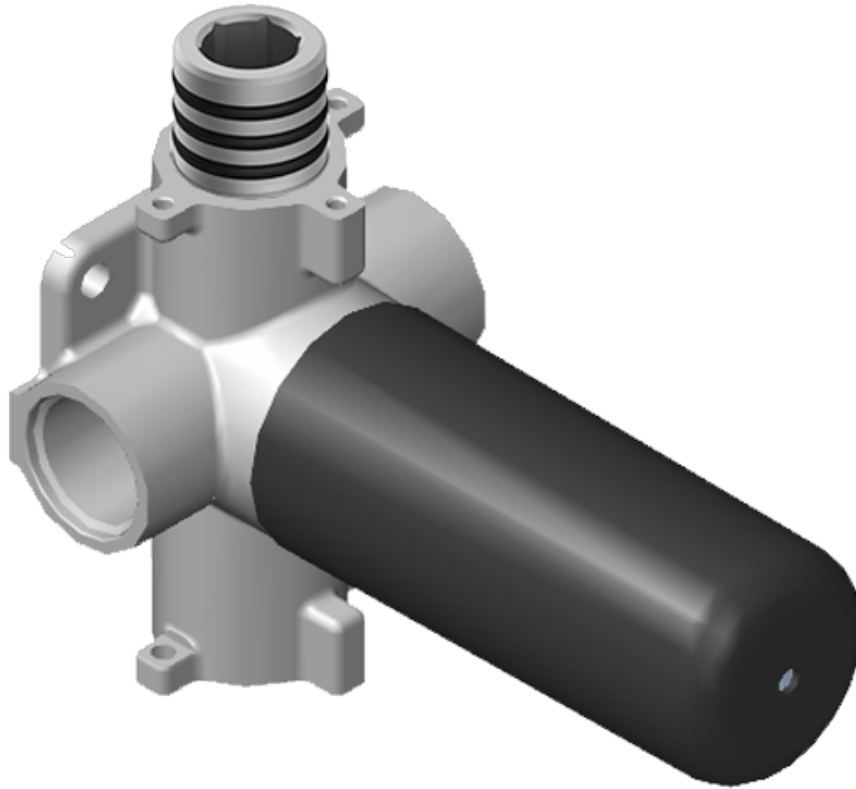

SHOWER
Two-Way Diverter Volume Control
Valve WITH Off Function and Pass-
Through
G-8052

GRAFF®

Information

- 11.7 gpm @ 60 psi
- 3/4" universal inlets/outlets with female threads
- Operates one function at a time
- Stacking inlet and pass-through port feature
- Supplied with protective plastic cover
- CALGreen compliant depending on functions