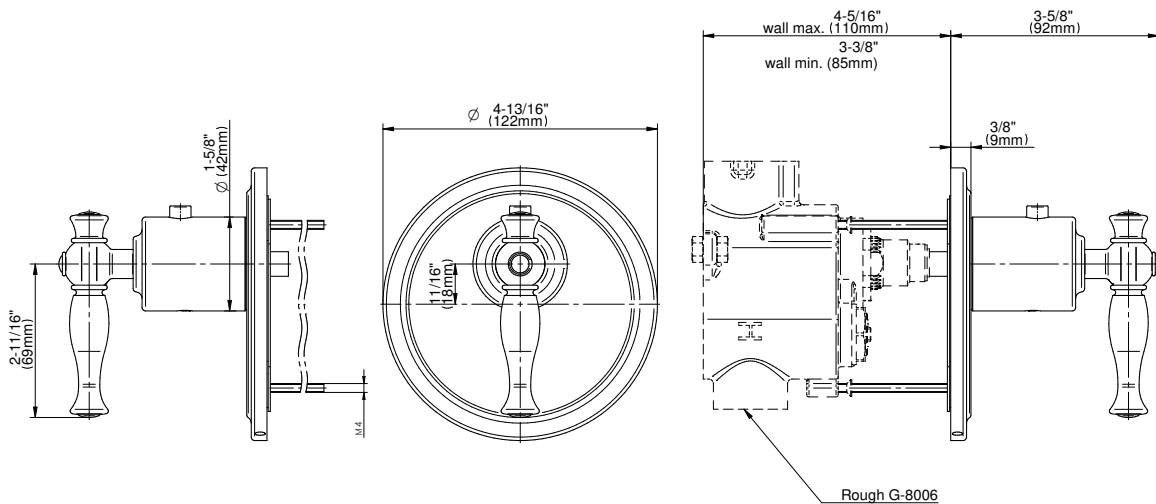

The measurements shown are for reference only. Products and specifications shown are subject to change without notice. Revised 8/2018.
www.graff-designs.com | phone: 800-954-4723