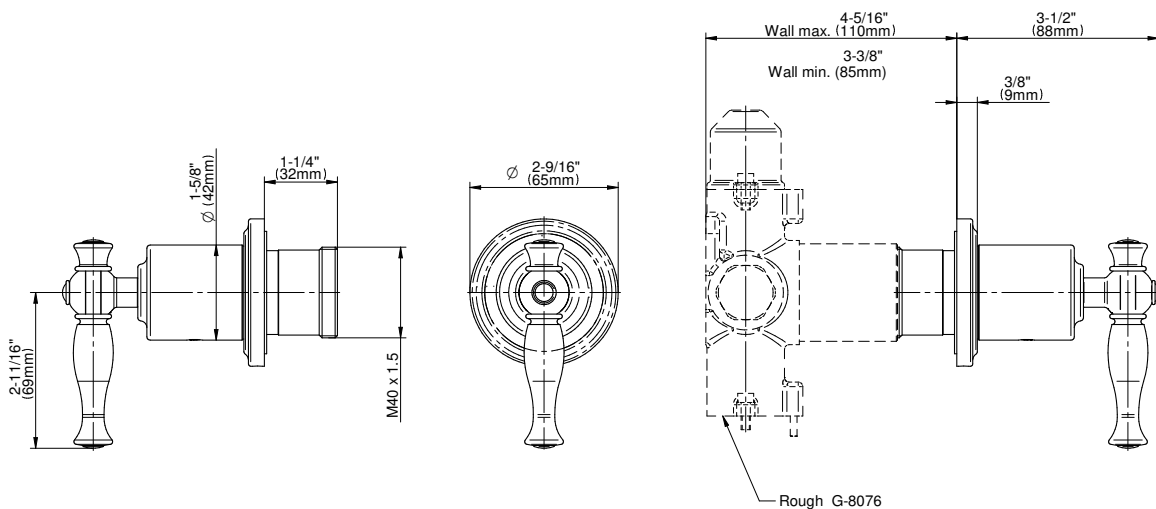

The measurements shown are for reference only. Products and specifications shown are subject to change without notice. Revised 8/2018.
www.graff-designs.com | phone: 800-954-4723