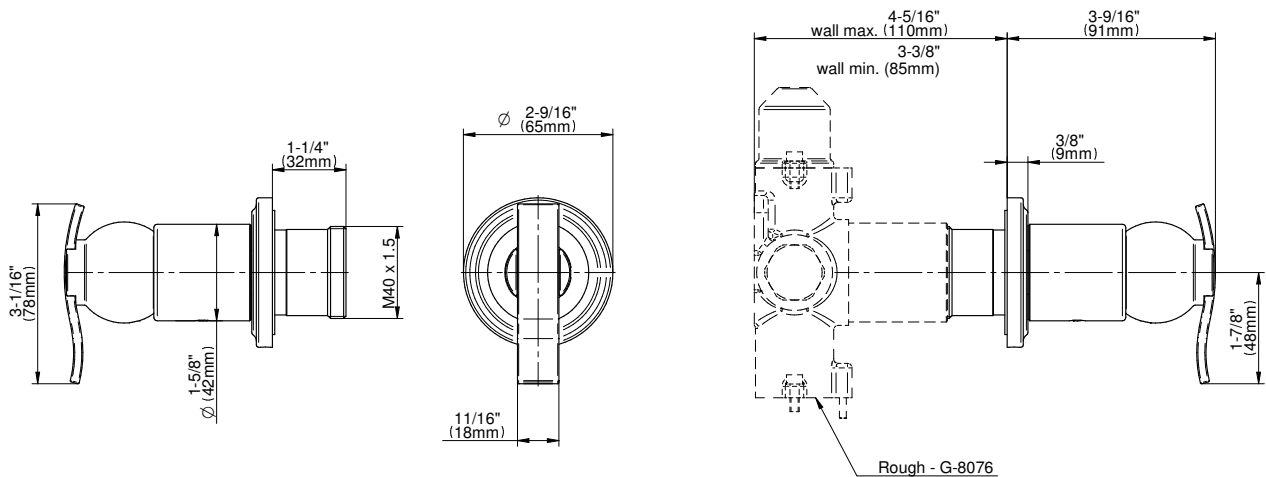

The measurements shown are for reference only. Products and specifications shown are subject to change without notice. Revised 10/2018.

www.graff-designs.com | phone: 800-954-4723