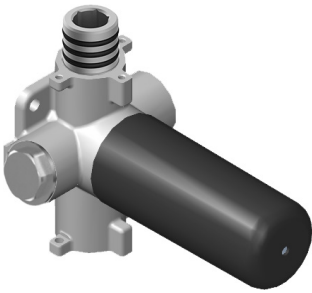

SHOWER
M-Series Full Thermostatic
Shower System
GS3.112SH-LM20E0

GRAFF®

Information

- 3/4" thermostatic valve and trim
- 8" showerhead with 11" wall-mounted shower arm
- Swivel body sprays (3 pieces)
- Wall-mounted slide bar set with handshower and 59" hose
- Stop/volume control valve and 2-way diverter valve
- Showerhead features no-clog, easy-clean spray nozzles
- Optional extension kit
- 3/4" thermostatic rough valve flow rate ~12.9 gpm @60 psi
- Flow rates: showerhead \leq 1.8 max gpm, handshower \leq 1.5 max gpm, body sprays \leq 1.5 max gpm each

G-8076

M-Series

Stop/Volume Control Rough Valve with Pass-Through

GRAFF[®]
CUTTING EDGE DESIGN

Product Features

- 13.2 gpm @ 60 psi
- 3/4" universal inlets/outlets with female threads
- Stacking inlet and pass-through port feature
- Supplied with protective plastic cover
- CalGreen compliant dependent on functions