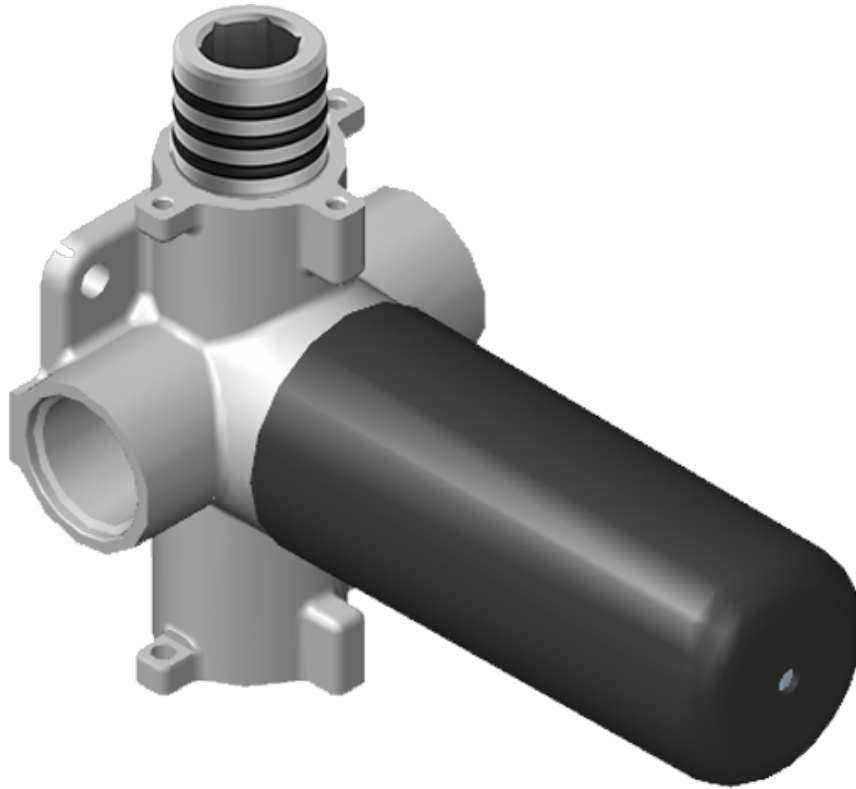

SHOWER
M-Series Full Thermostatic
Shower System
GS3.112SH-LM20E0

GRAFF®

Information

- 3/4" thermostatic valve and trim
- 8" showerhead with 11" wall-mounted shower arm
- Swivel body sprays (3 pieces)
- Wall-mounted slide bar set with handshower and 59" hose
- Stop/volume control valve and 2-way diverter valve
- Showerhead features no-clog, easy-clean spray nozzles
- Optional extension kit
- 3/4" thermostatic rough valve flow rate ~12.9 gpm @60 psi
- Flow rates: showerhead \leq 1.8 max gpm, handshower \leq 1.5 max gpm, body sprays \leq 1.5 max gpm each

www.graff-designs.com | phone: 800-954-4723

SHOWER
Two-Way Diverter Volume Control
Valve WITH Off Function and Pass-
Through
G-8052

GRAFF®

Information

- 11.7 gpm @ 60 psi
- 3/4" universal inlets/outlets with female threads
- Operates one function at a time
- Stacking inlet and pass-through port feature
- Supplied with protective plastic cover
- CALGreen compliant depending on functions