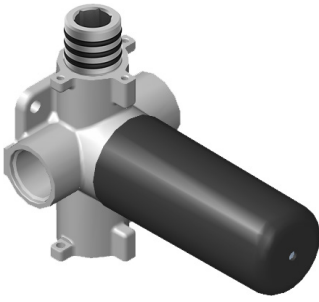

www.graff-designs.com | phone: 800-954-4723

SHOWER
Two-Way Diverter Volume Control
Valve WITH Off Function and Pass-
Through
G-8052

GRAFF®

Information

- 11.7 gpm @ 60 psi
- 3/4" universal inlets/outlets with female threads
- Operates one function at a time
- Stacking inlet and pass-through port feature
- Supplied with protective plastic cover
- CALGreen compliant depending on functions

G-8052 M-Series
2-Way Diverter Volume Control Valve
WITH Off Function and Pass-Through

Product Features

- 12.1 gpm @ 60 psi
- 3/4" universal inlets/outlets with female threads
- Stacking inlet and pass-through port feature
- Supplied with protective plastic cover
- CalGreen compliant dependent on functions