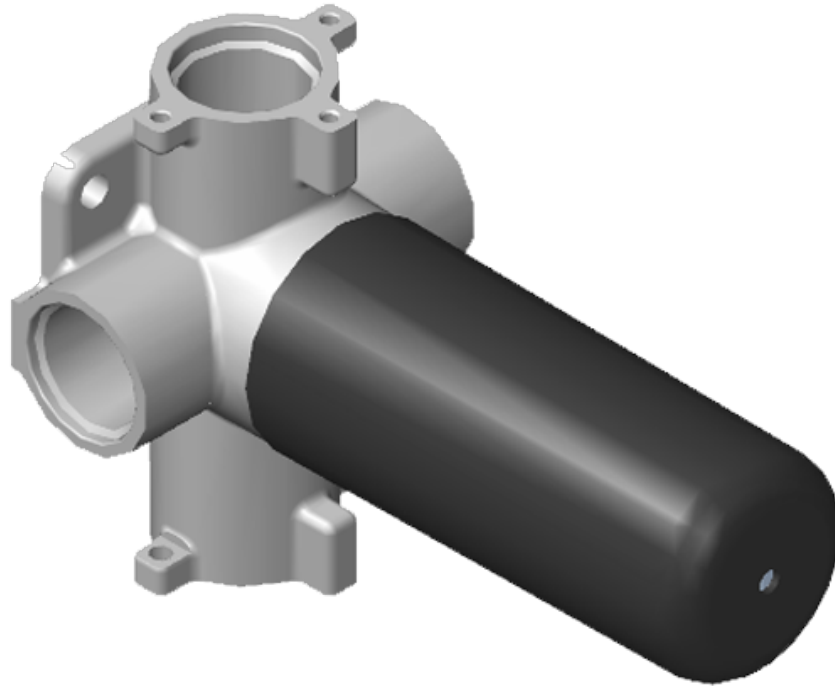

SHOWER
Three-Way Diverter Control Valve
WITH Off Function (No Pass-
Through)
G-8053

GRAFF®

Information

- ~11.4 gpm @ 60 psi
- 3/4" universal inlets/outlets with female threads
- Operates one function at a time
- Stacking inlet feature
- Supplied with protective plastic cover
- CALGreen compliant depending on functions

Finishes