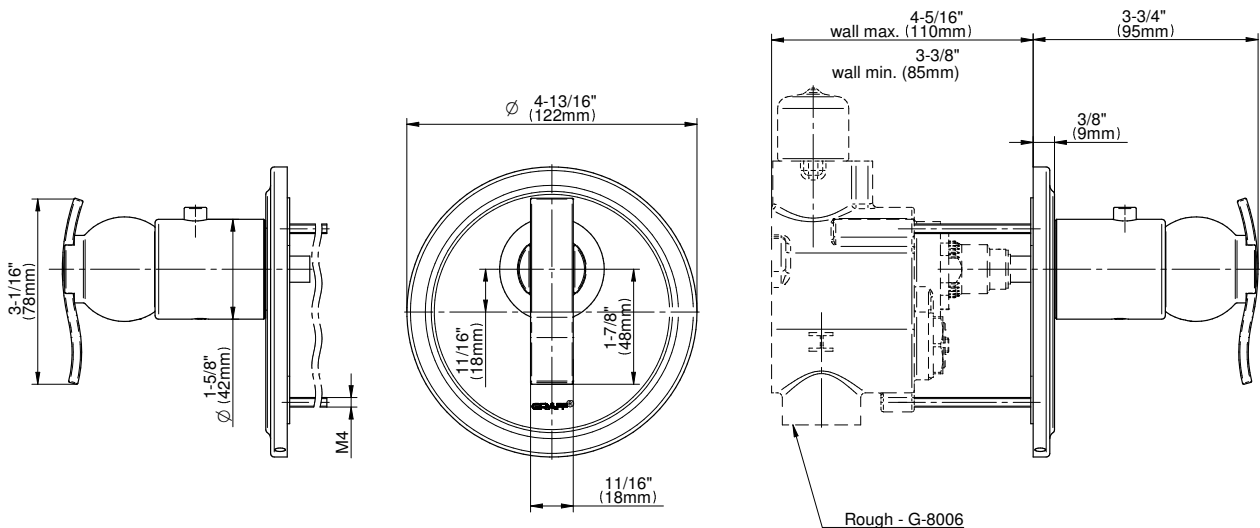

G-8031-LM20E-T

Bali Collection

M-Series Thermostatic Valve Trim with Handle

GRAFF®

Product Features

- Single metal handle and decorative trim plate
- Use with G-8006 thermostatic rough valve

Available Finishes

- Polished Chrome
  G-8031-LM20E-PC-T
- Steelnox
  G-8031-LM20E-SN-T
- Polished Nickel
  G-8031-LM20E-PN-T
- Olive Bronze
  G-8031-LM20E-OB-T

Warranty

- Limited lifetime warranty

For complete warranty information go to <https://www.graff-faucets.com/en/info/faqs>

The measurements shown are for reference only. Products and specifications shown are subject to change without notice. Revised 10/2018.

www.graff-designs.com | phone: 800-954-4723