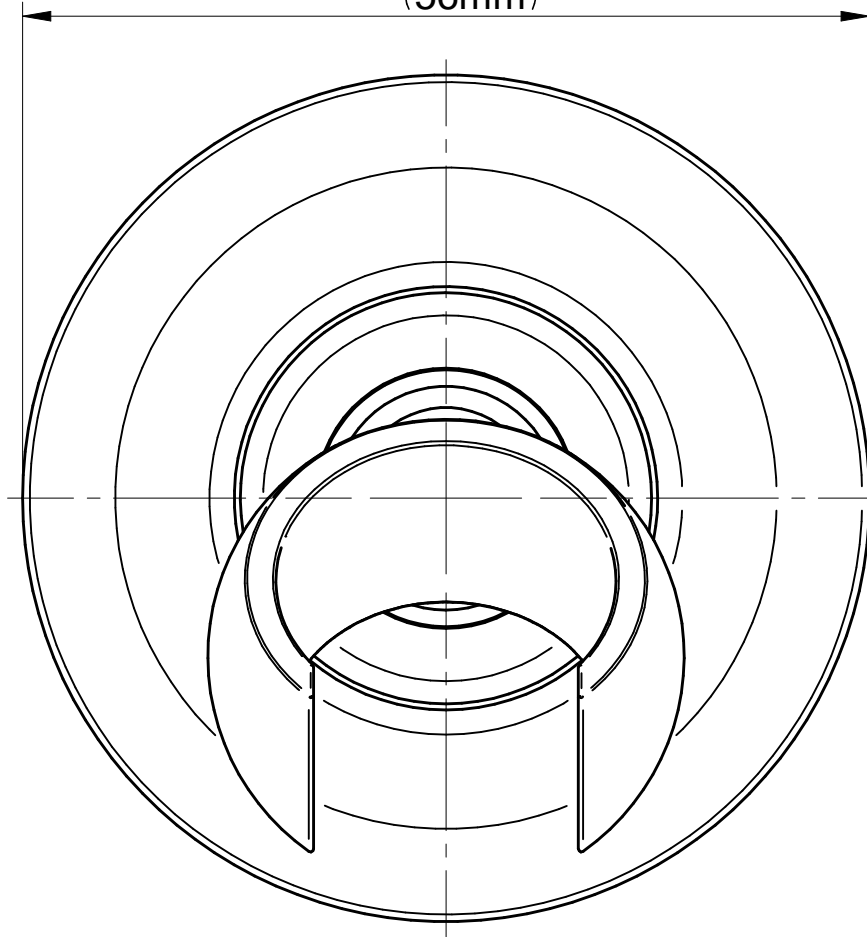

Polished
Nickel

Steelnox®
(Satin Nickel)

Vintage
Brushed Brass

G-8682

Camden Series

Ø 2-3/16"
(56mm)

3-15/16"
(100mm)

7/16"
(12mm)