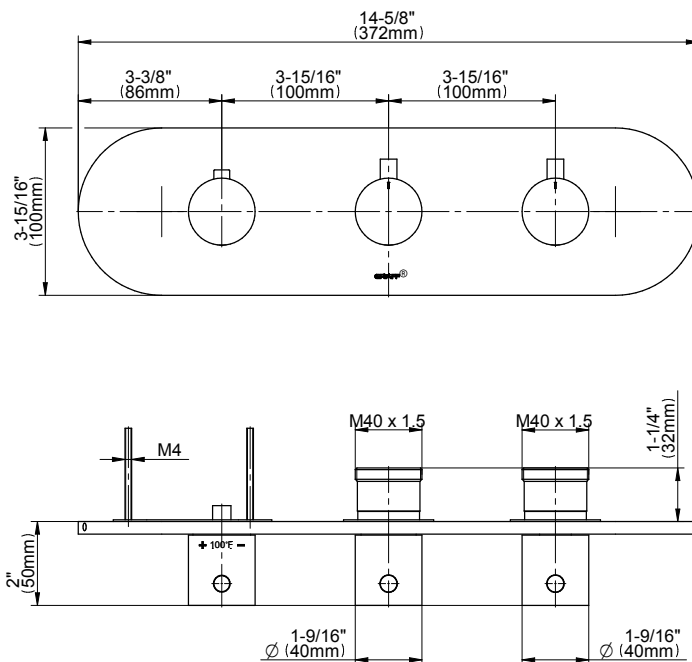

G-8056H-RH0

M.E. Collection

M-Series Valve Horizontal Trim with Three Handles

GRAFF®
CUTTING EDGE DESIGN

Product Features

- Three metal handles, decorative trim plate
- Use with M-Series rough valves

Available Finishes

- Polished Chrome
  G-8056H-RH0-PC
- Brushed Nickel
  G-8056H-RH0-BNi
- Polished Nickel
  G-8056H-RH0-PN
- Steelnox®
  G-8056H-RH0-SN
- Olive Bronze^{™*}
  G-8056H-RH0-OB*
- Unfinished Brass*
  G-8056H-RH0-UB*
- Architectural Black^{™*}
  G-8056H-RH0-BK*
- Architectural White*
  G-8056H-RH0-WT*
- Brushed Gold*
  G-8056H-RH0-BAU*

* Special order finish- call for availability

Warranty

- Limited lifetime warranty

For complete warranty information go to <http://www.graff-designs.com/en/info/faqs>