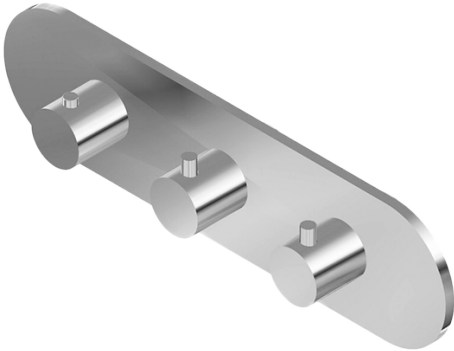

G-8056H-RH0

M.E. Collection

M-Series Valve Horizontal Trim with Three Handles

GRAFF®
CUTTING EDGE DESIGN

Product Features

- Three metal handles, decorative trim plate
- Use with M-Series rough valves

Available Finishes

- Polished Chrome
  G-8056H-RH0-PC
- Brushed Nickel
  G-8056H-RH0-BNi
- Polished Nickel
  G-8056H-RH0-PN
- Steelnox®
  G-8056H-RH0-SN
- Olive Bronze^{™*}
  G-8056H-RH0-OB*
- Unfinished Brass*
  G-8056H-RH0-UB*
- Architectural Black^{™*}
  G-8056H-RH0-BK*
- Architectural White*
  G-8056H-RH0-WT*
- Brushed Gold*
  G-8056H-RH0-BAU*

* Special order finish- call for availability

Warranty

- Limited lifetime warranty

For complete warranty information go to <http://www.graff-designs.com/en/info/faqs>