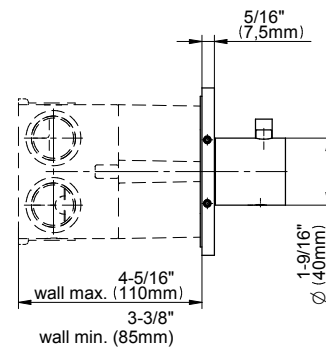

G-8056H-RH0

M.E. Collection

M-Series Valve Horizontal Trim with Three Handles

GRAFF®
CUTTING EDGE DESIGN

Product Features

- Three metal handles, decorative trim plate
- Use with M-Series rough valves

Available Finishes

- Polished Chrome
  G-8056H-RH0-PC
- Brushed Nickel
  G-8056H-RH0-BNi
- Polished Nickel
  G-8056H-RH0-PN
- Steelnox®
  G-8056H-RH0-SN
- Olive Bronze^{™*}
  G-8056H-RH0-OB*
- Unfinished Brass*
  G-8056H-RH0-UB*
- Architectural Black^{™*}
  G-8056H-RH0-BK*
- Architectural White*
  G-8056H-RH0-WT*
- Brushed Gold*
  G-8056H-RH0-BAU*

* Special order finish- call for availability

Warranty

- Limited lifetime warranty

For complete warranty information go to <http://www.graff-designs.com/en/info/faqs>