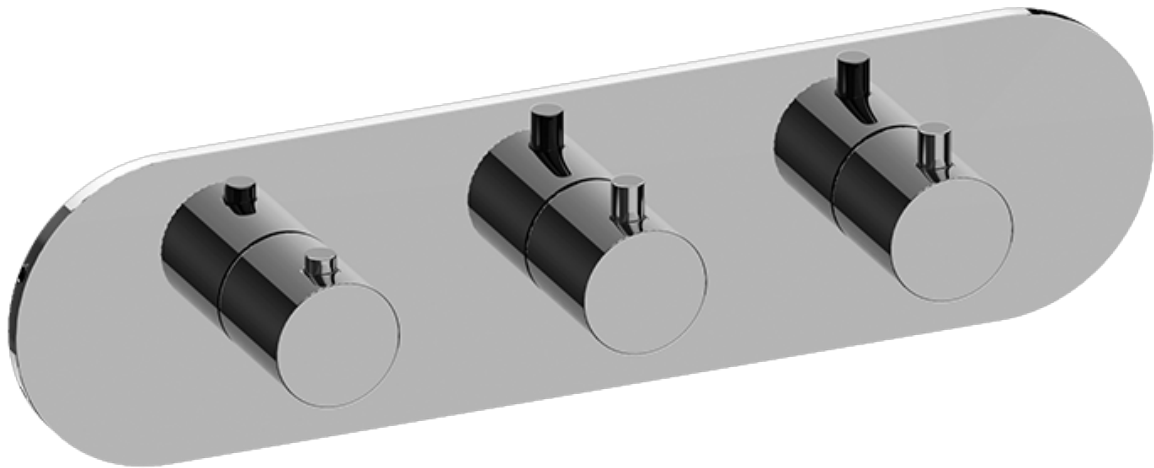

SHOWER
M.E. M-Series Valve Horizontal
Trim with Three Handles
G-8056H-RH0-T

Information

- Three metal handles, decorative trim plate
- Use with M-Series rough valves

Finishes

G-8056H-RH0

M.E. Collection

M-Series Valve Horizontal Trim with Three Handles

GRAFF[®]
CUTTING EDGE DESIGN

Product Features

- Three metal handles, decorative trim plate
- Use with M-Series rough valves

Available Finishes

- Polished Chrome
G-8056H-RH0-PC
- Brushed Nickel
G-8056H-RH0-BNi
- Polished Nickel
G-8056H-RH0-PN
- Steelnox[®]
G-8056H-RH0-SN
- Olive Bronze^{™*}
G-8056H-RH0-OB*
- Unfinished Brass*
G-8056H-RH0-UB*
- Architectural Black^{™*}
G-8056H-RH0-BK*
- Architectural White*
G-8056H-RH0-WT*
- Brushed Gold*
G-8056H-RH0-BAU*