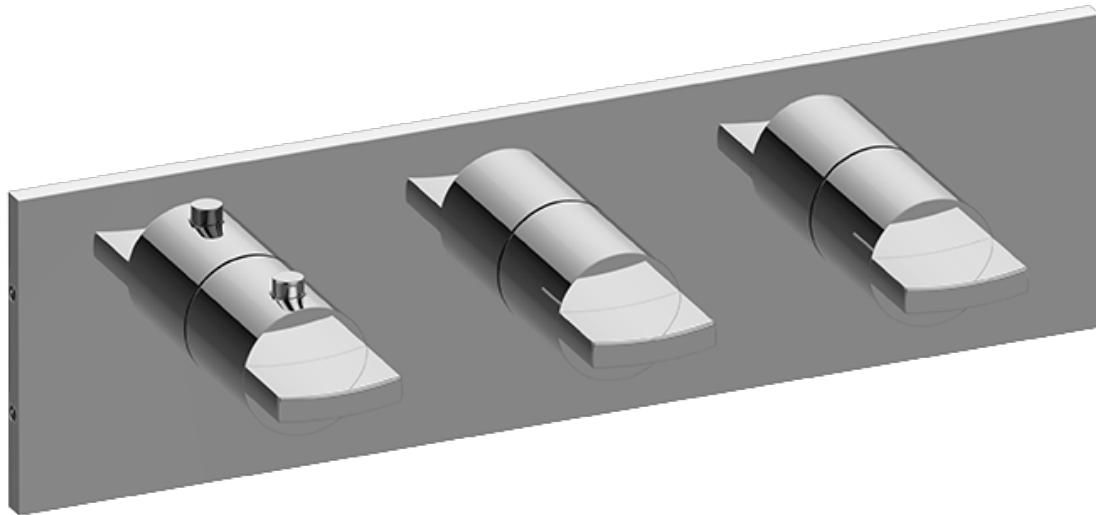

SHOWER  
M-Series Valve Horizontal Trim  
with Three Handles  
**G-8057H-C14E0-T**

**GRAFF®**

## Information

- Three metal handles, decorative trim plate
- Use with M-Series rough valves
- Available Fall 2017- Call for earlier availability
- ADA

## Product Features

- Three metal handles, decorative trim plate
- Use with M-Series rough valves