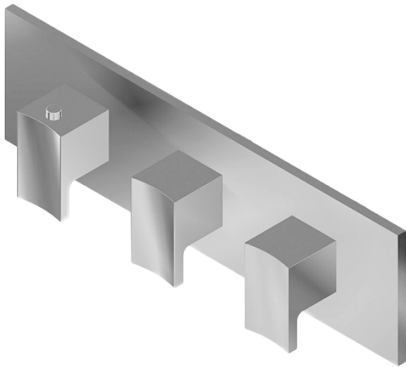

SHOWER  
M-Series Valve Horizontal Trim  
with Three Handles  
**G-8057H-C14E0-T**

**GRAFF®**

## Information

- Three metal handles, decorative trim plate
- Use with M-Series rough valves
- Available Fall 2017- Call for earlier availability
- ADA

# G-8057H-C14E0-T

Sade Collection

M-Series Valve Horizontal Trim with Three Handles

**GRAFF**<sup>®</sup>  
CUTTING EDGE DESIGN

## Product Features

- Three metal handles, decorative trim plate
- Use with M-Series rough valves