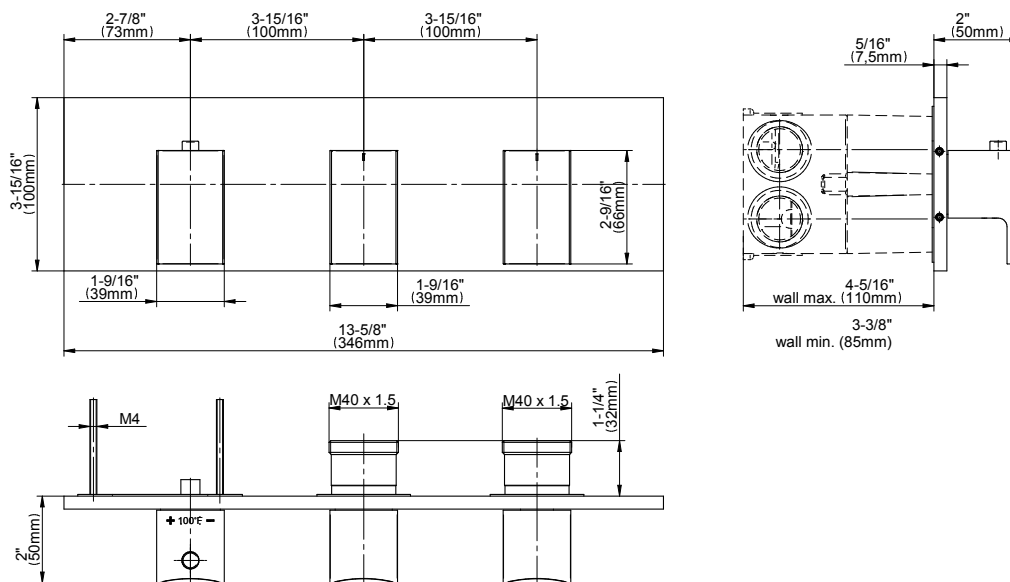

The measurements shown are for reference only. Products and specifications shown are subject to change without notice. Revised 12/2017.

www.graff-designs.com | phone: 800-954-4723