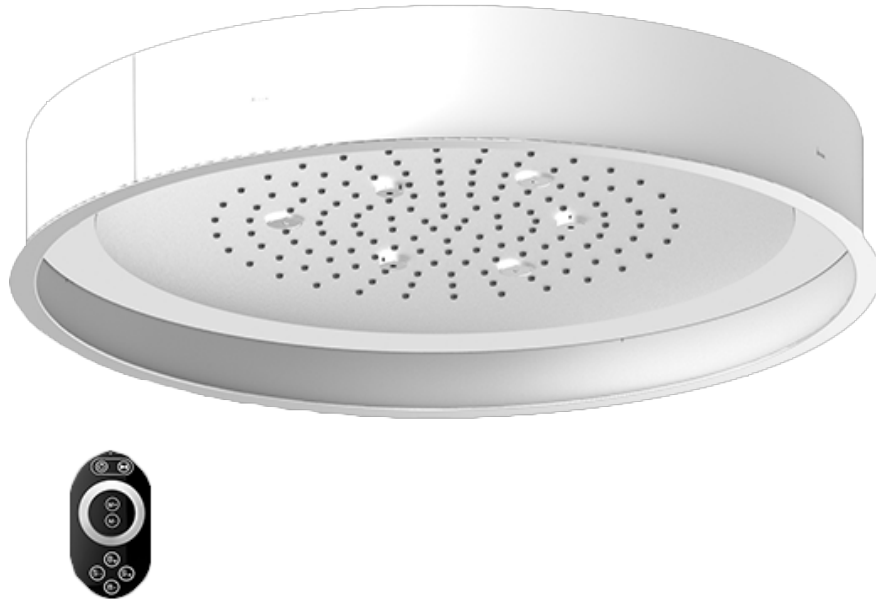

SHOWER
Round Ceiling-Mounted
Showerhead with LED
G-8231

GRAFF®

Information

- Stainless steel
- Rainfall and mist functions
- Functions may be used separately or simultaneously
- Single LED light with 6 color variations
- Battery powered LED controller
- Rainfall flow rate ≤ 1.8 max gpm
- Mist flow rate ≤ 1.8 max gpm
- 147 no clog easy clean nozzles
- CALGreen

Finishes

Stainless
Polished

G-8231-SP

Aqua-Sense Collection

Round Ceiling-Mounted Showerhead with LED

GRAFF[®]
CUTTING EDGE DESIGN

Product Features

- Stainless steel
- Rainfall and mist functions
- Functions may be used separately or simultaneously
- Single LED light with 6 color variations
- Rainfall flow rate ≤ 1.8 max gpm
- Mist flow rate ≤ 1.8 max gpm
- 147 no clog easy clean nozzles