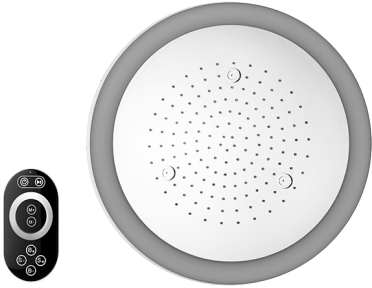

SHOWER
Round Ceiling-Mounted
Showerhead with LED
G-8231

GRAFF®

Information

- Stainless steel
- Rainfall and mist functions
- Functions may be used separately or simultaneously
- Single LED light with 6 color variations
- Battery powered LED controller
- Rainfall flow rate ≤ 1.8 max gpm
- Mist flow rate ≤ 1.8 max gpm
- 147 no clog easy clean nozzles
- CALGreen

Finishes

Stainless
Polished

G-8231-SP

Aqua-Sense Collection

Round Ceiling-Mounted Showerhead with LED

GRAFF[®]
CUTTING EDGE DESIGN

Product Features

- Stainless steel
- Rainfall and mist functions
- Functions may be used separately or simultaneously
- Single LED light with 6 color variations
- Rainfall flow rate ≤ 1.8 max gpm
- Mist flow rate ≤ 1.8 max gpm
- 147 no clog easy clean nozzles