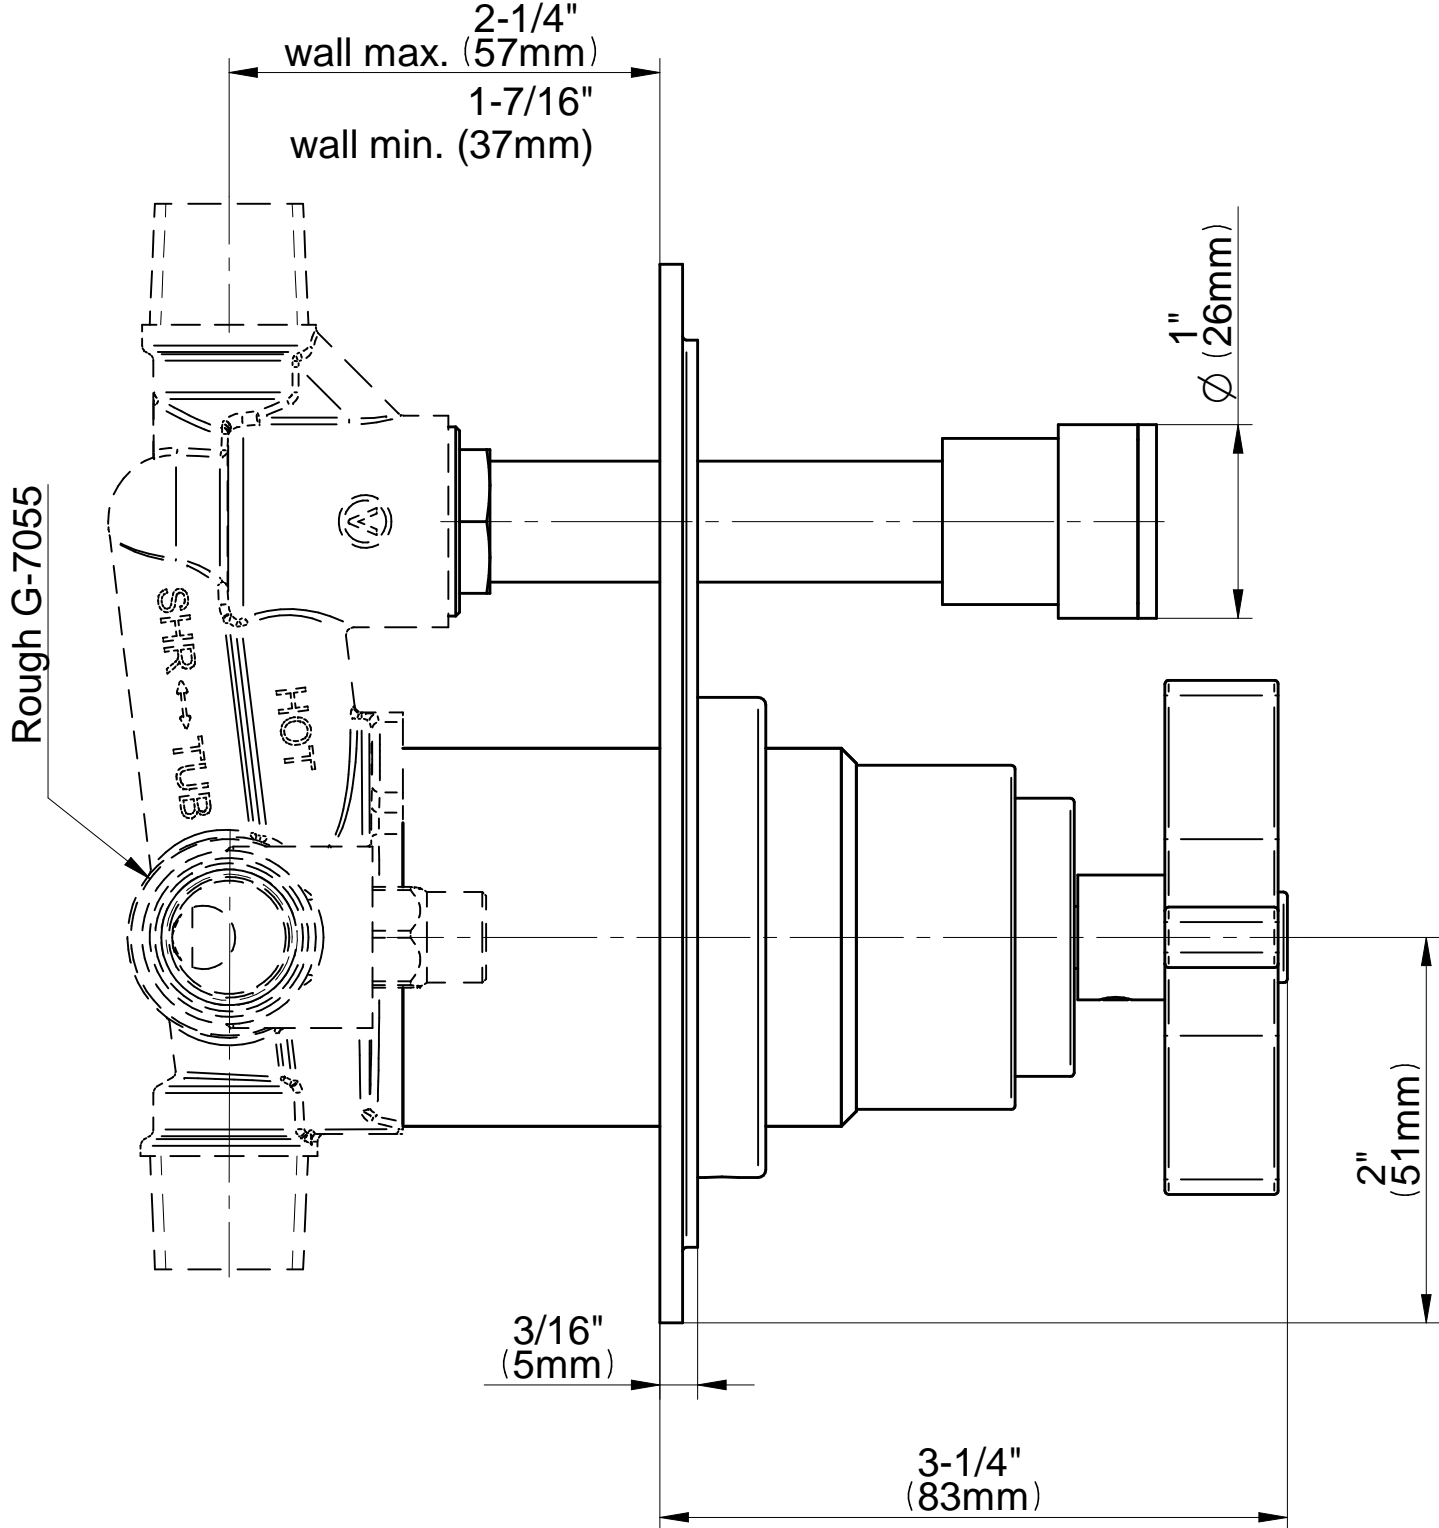

G-7085-C15S-T

FINEZZA UNO Series