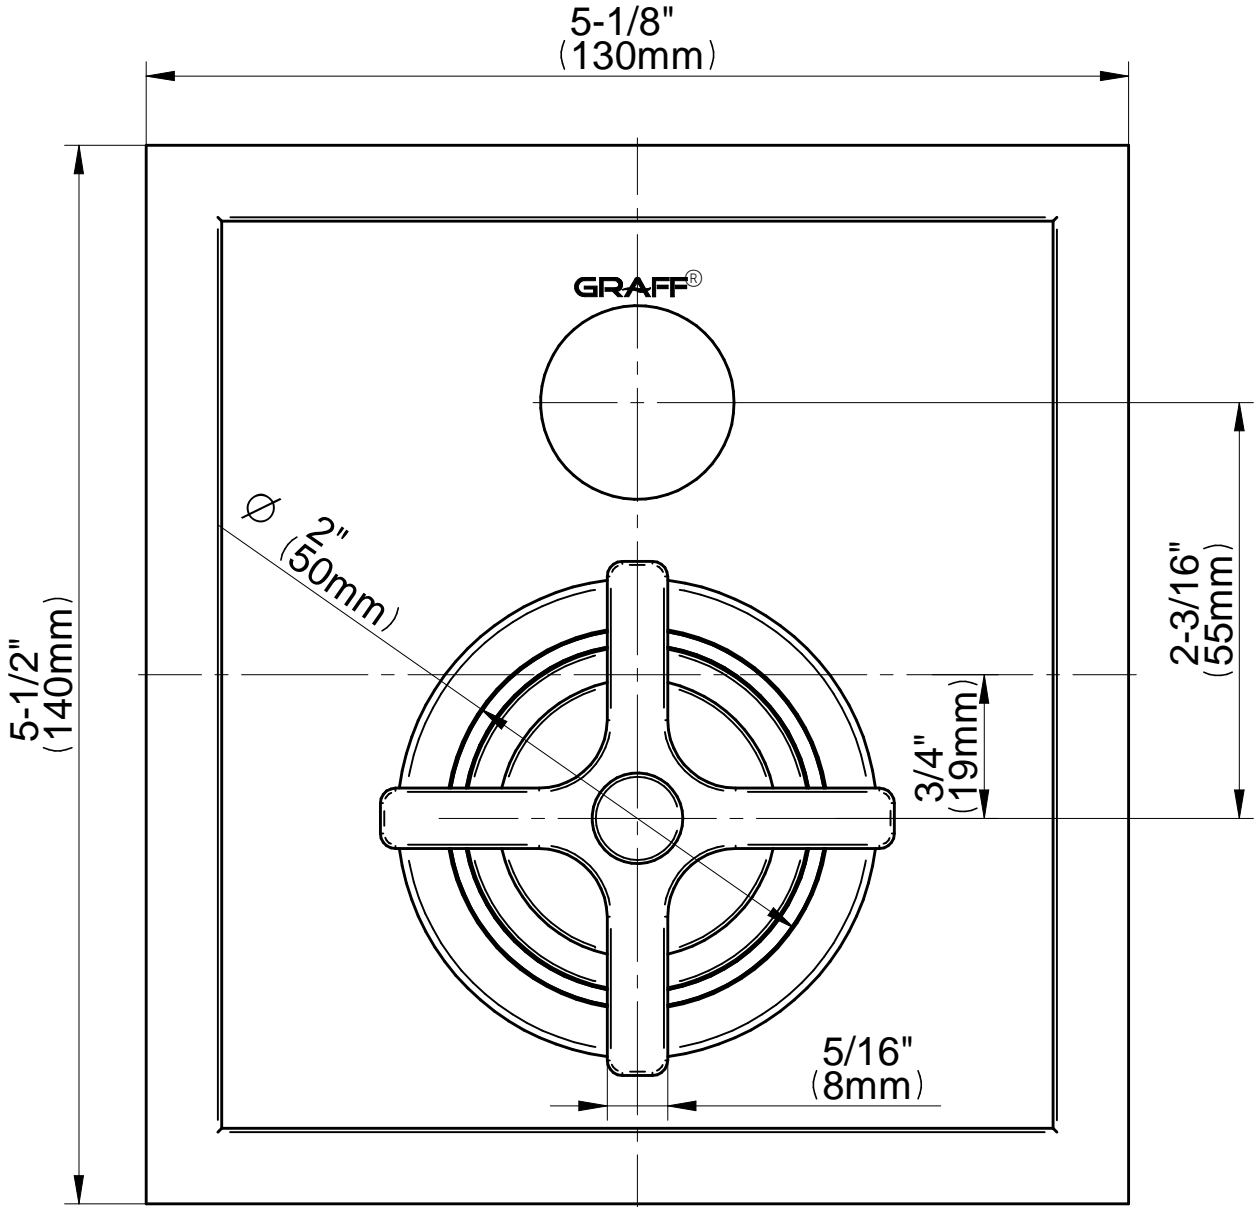

G-7085-C15S-T

FINEZZA UNO Series