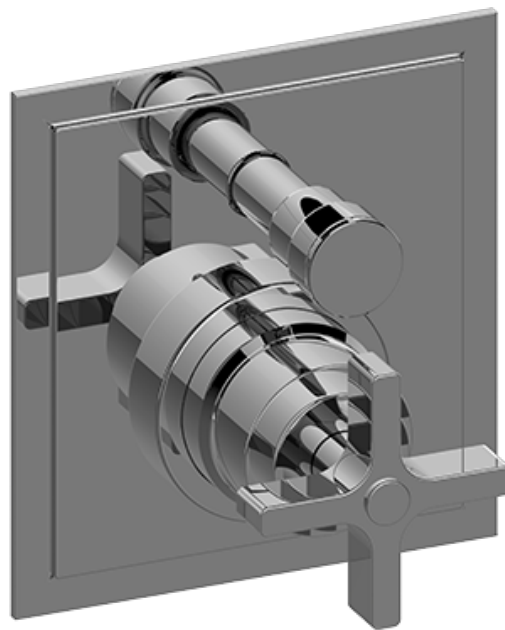

SHOWER
Finezza Full Pressure Balancing
System - Shower and Handshower
(Rough & Trim)
G-7289-C15S

GRAFF®

Information

- 1/2" pressure balance valve with diverter and trim
- 9" showerhead with 12" wall-mounted shower arm
- Showerhead features no-clog, easy-clean spray nozzles
- Handshower set with wall bracket and 59" hose (PVD finishes use 59" flex hose)
- Optional extension kit
- Flow rates: showerhead ≤ 1.8 max gpm, handshower ≤ 1.8 max gpm
- ADA
- CALGreen

SHOWER
 Concealed Pressure Balancing
 Valve Rough w/Diverter
G-7055

Information

- Anti-scald protection
- 1/2" universal inlets/outlets with male threads
- Built-in service stops
- Push-button diverter
- For use with tub & shower configuration
- Supplied with protective plastic guard

G-7055

1/2" Rough Valve w/Diverter

Product Features

- Anti-scald protection
- 1/2" universal inlets/outlets with male threads
- Built-in service stops
- Push-button diverter
- For use with tub & shower configuration
- Supplied with protective plastic guard

www.graff-faucets.com | phone: 800-954-4723

SHOWER
 Finezza Pressure Balancing Valve
 Trim Plate with Handle and
 Diverter
G-7085-C15S-T

Information

- Single metal handle and decorative trim plate
- Includes push-button diverter
- Use with G-7055 Pressure Balancing rough valve