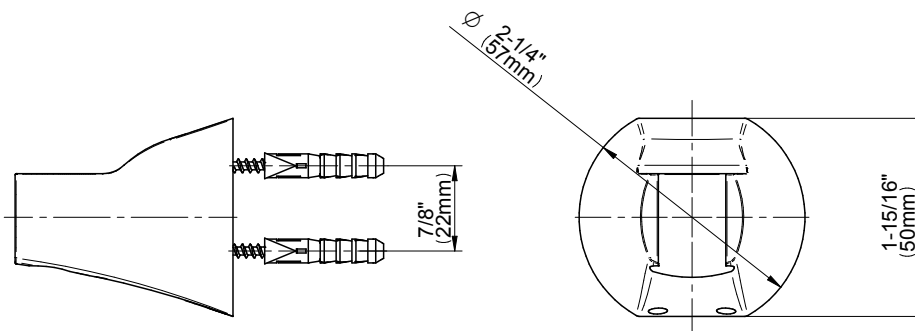

The measurements shown are for reference only. Products and specifications shown are subject to change without notice. Revised 5/2018.

www.graff-designs.com | phone: 800-954-4723