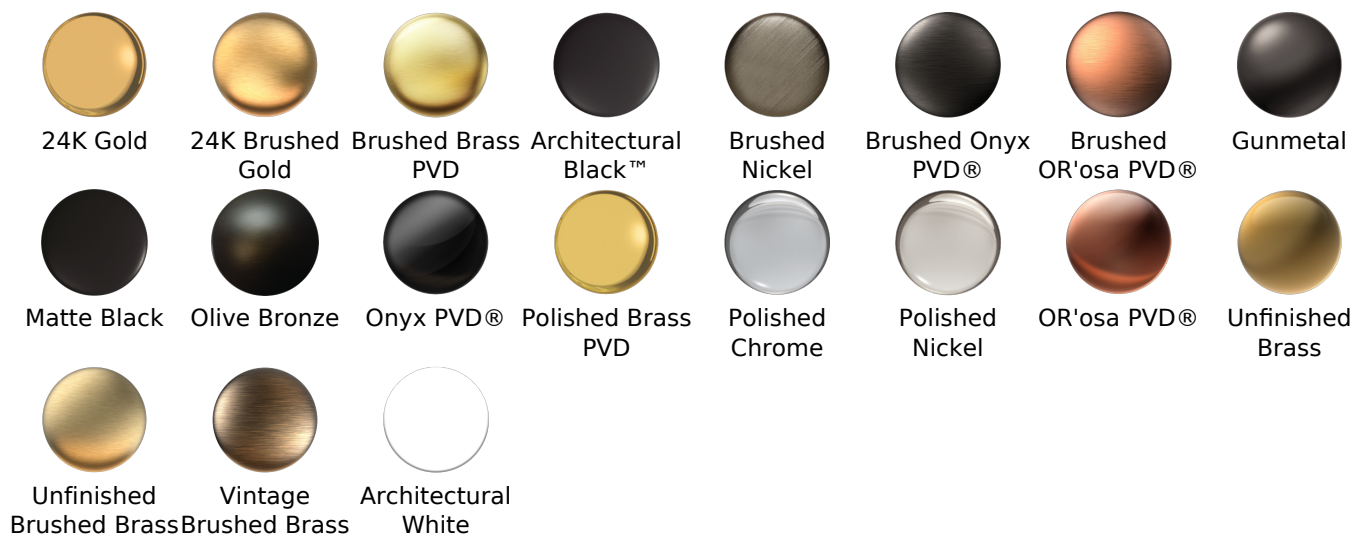

SHOWER
 Finezza DUE Thermostatic 2-Hole
 Trim Plate and Handle
G-8149-1L1C-T

Finishes

G-8149-1L1C-T

Finezza Due Series