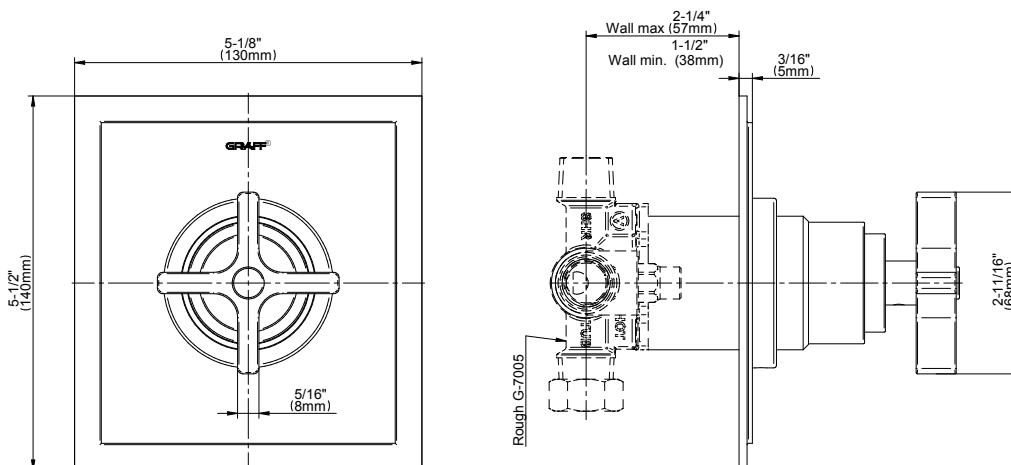

The measurements shown are for reference only. Products and specifications shown are subject to change without notice. Revised 5/2018.

www.graff-designs.com | phone: 800-954-4723