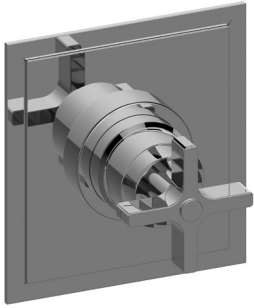

SHOWER
 Finezza Pressure Balancing Valve
 Trim Plate with Handle
G-7045-C15S-T

Information

- Single metal handle and decorative trim plate
- Use with G-7005 Pressure Balancing rough valve

Finishes

							
24K Gold	24K Brushed Gold	Brushed Brass PVD	Architectural Black™	Brushed Nickel	Brushed Onyx PVD®	Brushed OR'osa PVD®	Gunmetal
							
Matte Black	Olive Bronze	Onyx PVD®	Polished Brass PVD	Polished Chrome	Polished Nickel	OR'osa PVD®	Unfinished Brass
							
Unfinished Brushed Brass	Vintage Brushed Brass	Architectural White					

G-7045-C15S-T

Pressure Balancing Valve Trim with Handle

GRAFF®

Product Features

- Single metal handle and decorative trim plate
- Use with G-7005 pressure balancing rough valve

Available Finishes

- Polished Chrome
G-7045-C15S-PC-T
- Brushed Nickel
G-7045-C15S-BNi-T
- Polished Nickel
G-7045-C15S-PN-T
- Olive Bronze
G-7045-C15S-OB-T
- Unfinished Brass*
G-7045-C15S-UB-T*
- Gold*
G-7045-C15S-AU-T*
- Brushed Gold*
G-7045-C15S-BAU-T*