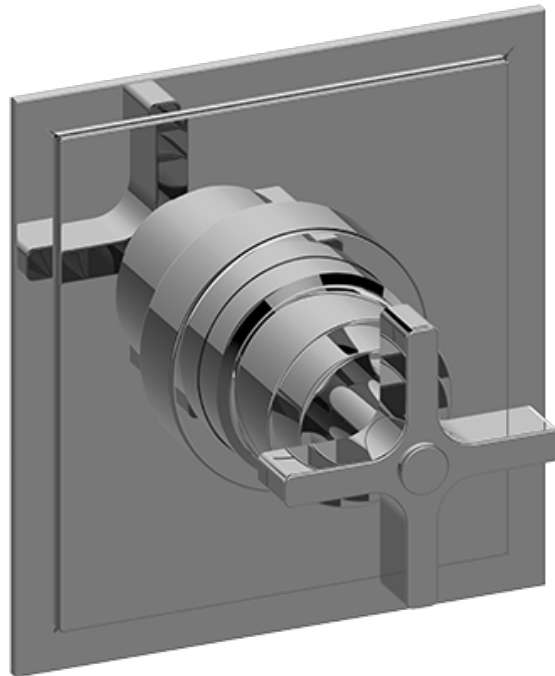

SHOWER
 Finezza Pressure Balancing Valve
 Trim Plate with Handle
G-7045-C15S-T

Information

- Single metal handle and decorative trim plate
- Use with G-7005 Pressure Balancing rough valve

Finishes

							
24K Gold	24K Brushed Gold	Brushed Brass PVD	Architectural Black™	Brushed Nickel	Brushed Onyx PVD®	Brushed OR'osa PVD®	Gunmetal
							
Matte Black	Olive Bronze	Onyx PVD®	Polished Brass PVD	Polished Chrome	Polished Nickel	OR'osa PVD®	Unfinished Brass
							
Unfinished Brushed Brass	Vintage Brushed Brass	Architectural White					

G-7045-C15S-T

Pressure Balancing Valve Trim with Handle

GRAFF®

Product Features

- Single metal handle and decorative trim plate
- Use with G-7005 pressure balancing rough valve

Available Finishes

- Polished Chrome
G-7045-C15S-PC-T
- Brushed Nickel
G-7045-C15S-BNi-T
- Polished Nickel
G-7045-C15S-PN-T
- Olive Bronze
G-7045-C15S-OB-T
- Unfinished Brass*
G-7045-C15S-UB-T*
- Gold*
G-7045-C15S-AU-T*
- Brushed Gold*
G-7045-C15S-BAU-T*