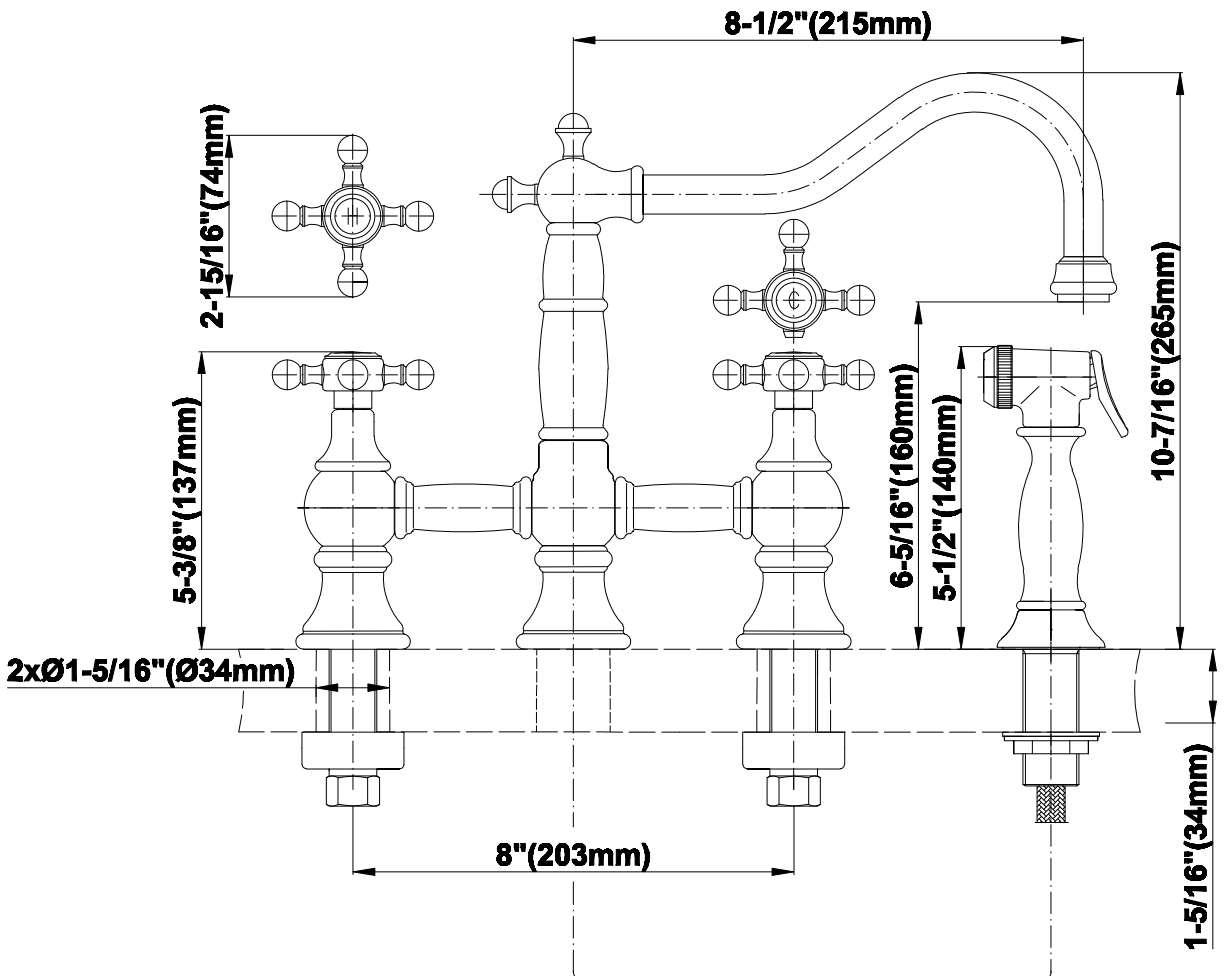

The measurements shown are for reference only. Products and specifications shown are subject to change without notice. Revised 09/2012.

www.graff-faucets.com | phone: 800-954-4723