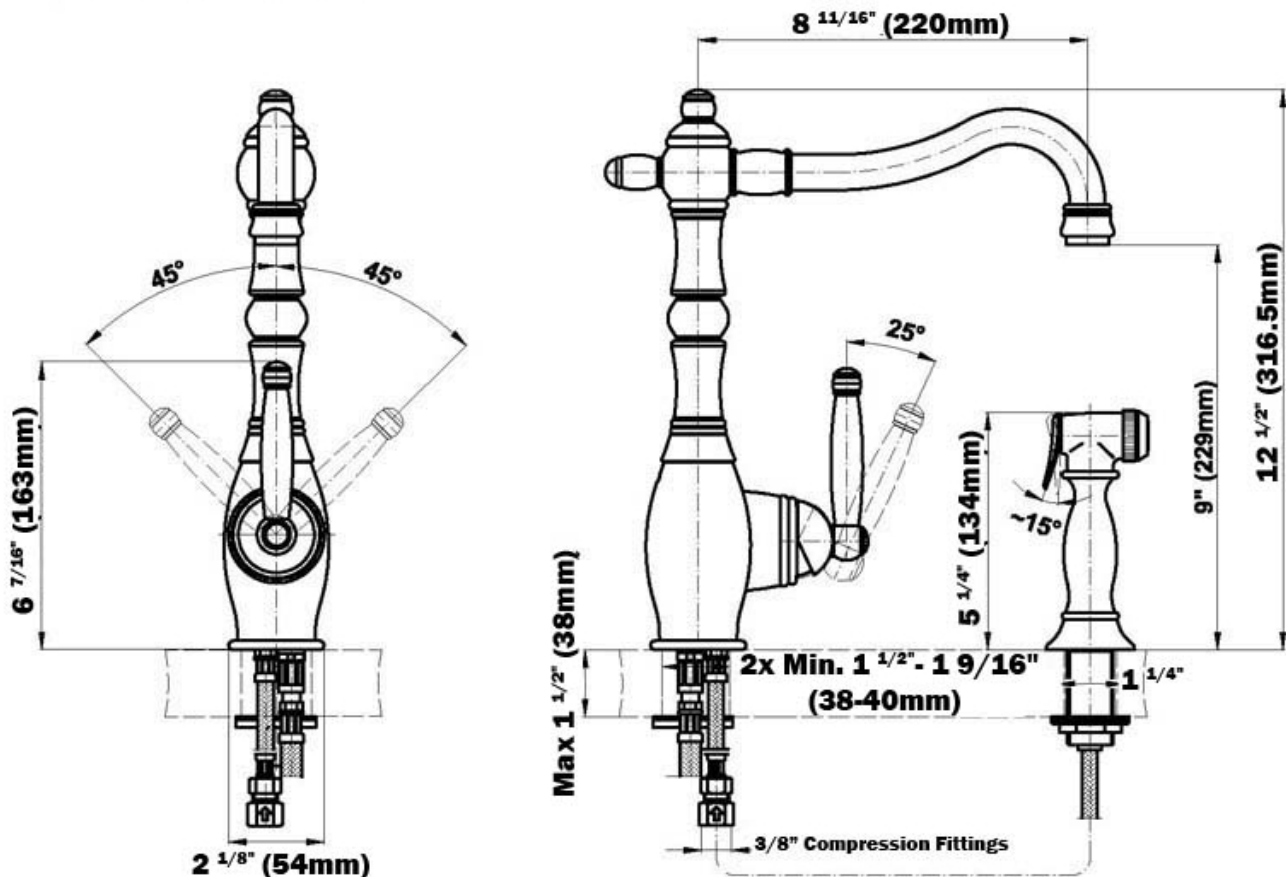

The measurements shown are for reference only. Products and specifications shown are subject to change without notice. Revised 09/2012.

www.graff-faucets.com | phone: 800-954-4723