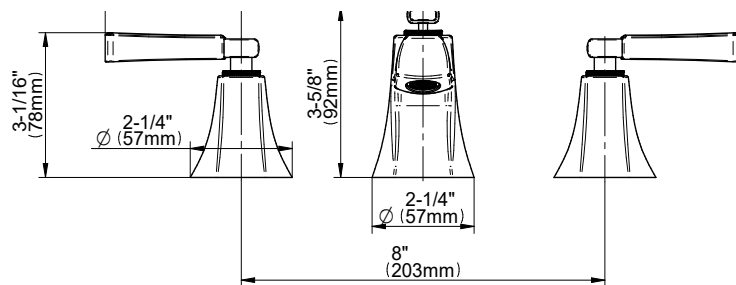

Product Features

- Aerated flow rate ~7 gpm @45 psi
- Deck-mounted installation

Optional Accessories

- Optional Deck-Mounted
  Hanshower & Diverter Set
  G-6855-LM47B **

Available Finishes

- Polished Chrome
  G-6852-LM47B-PC
- Brushed Nickel
  G-6852-LM47B-BNi
- Polished Nickel
  G-6852-LM47B-PN
- Olive Bronze™
  G-6852-LM47B-OB

Code Compliance

- ADA

Warranty

- Limited lifetime warranty

For complete warranty information go
to: www.graff-faucets.com/en/info/faqs