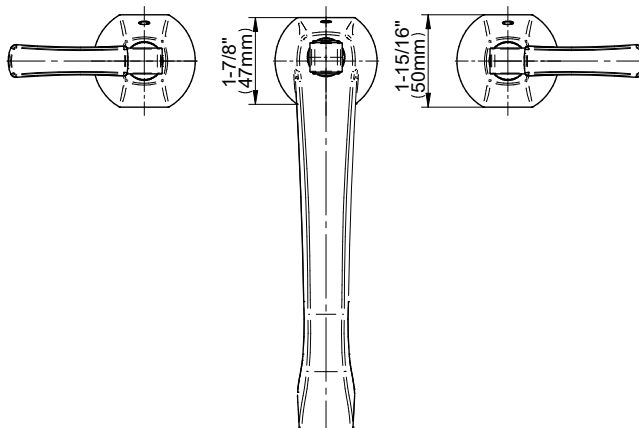

Product Features

- Aerated flow rate ~7 gpm @45 psi
- Deck-mounted installation

Optional Accessories

- Optional Deck-Mounted
  Hanshower & Diverter Set
  G-6855-LM47B **

Available Finishes

- Polished Chrome
  G-6852-LM47B-PC
- Brushed Nickel
  G-6852-LM47B-BNi
- Polished Nickel
  G-6852-LM47B-PN
- Olive Bronze™
  G-6852-LM47B-OB

Code Compliance

- ADA

Warranty

- Limited lifetime warranty

For complete warranty information go
to: www.graff-faucets.com/en/info/faqs