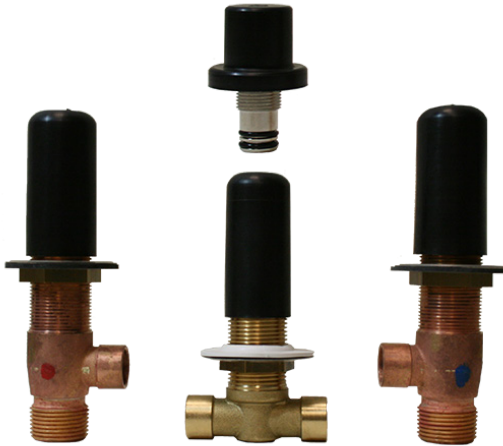

**Finishes**

**G-1037**  
Rough Valve

**Product Features**

- 3/4" male NPT inlets
- Quick connect tub spout

**Warranty**

- Limited lifetime warranty

For complete warranty information go to: [www.graff-faucets.com/en/info/faqs](http://www.graff-faucets.com/en/info/faqs)