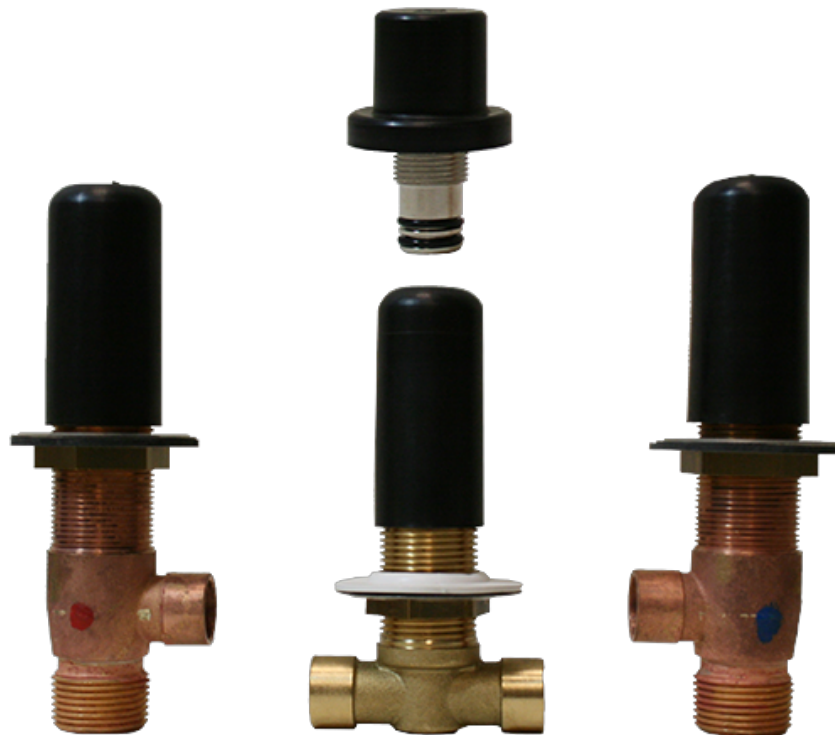

Information

- 3/4" male NPT inlets
- Quick connect tub spout

Finishes