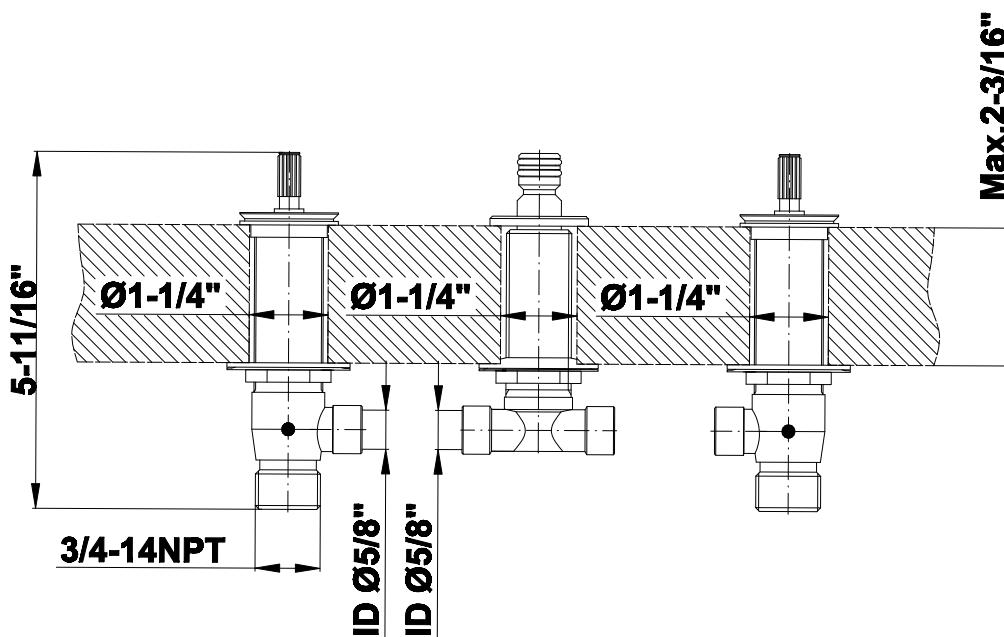

**Finishes**

**G-1037**  
Rough Valve

**Product Features**

- 3/4" male NPT inlets
- Quick connect tub spout

**Warranty**

- Limited lifetime warranty

For complete warranty information go to: [www.graff-faucets.com/en/info/faqs](http://www.graff-faucets.com/en/info/faqs)

**Information**

- Aerated flow rate ~7 gpm @45 psi
- Matching deck-mounted handshower & diverter set available
- ADA

**Finishes**