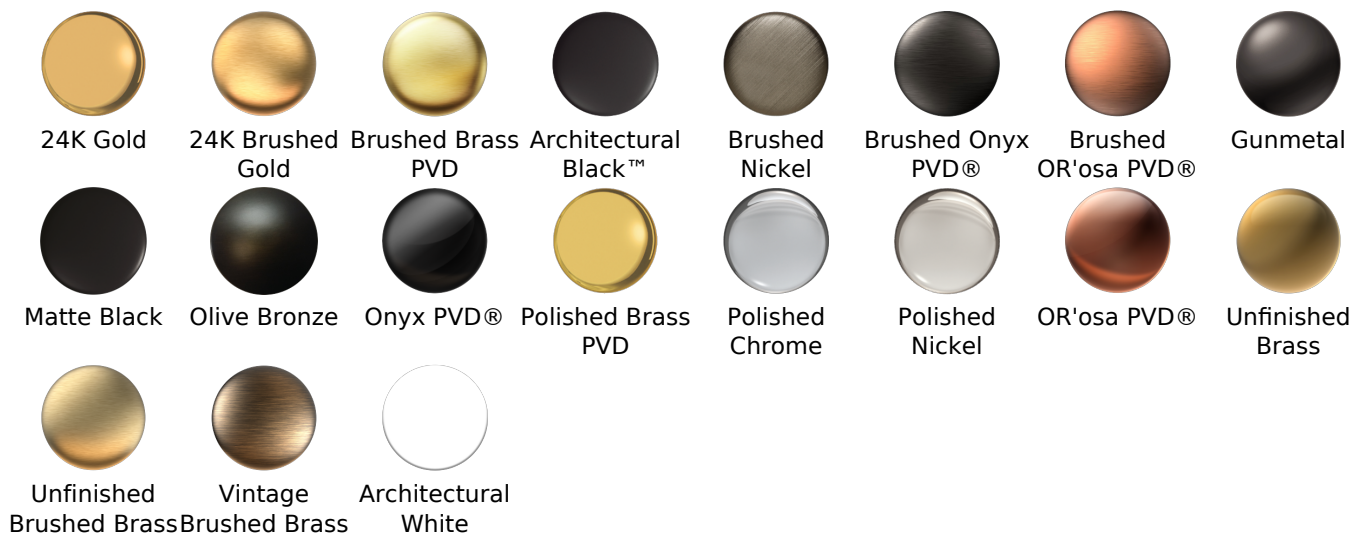

Information

- Aerated flow rate ~7 gpm @45 psi
- Matching deck-mounted handshower & diverter set available
- ADA

Finishes