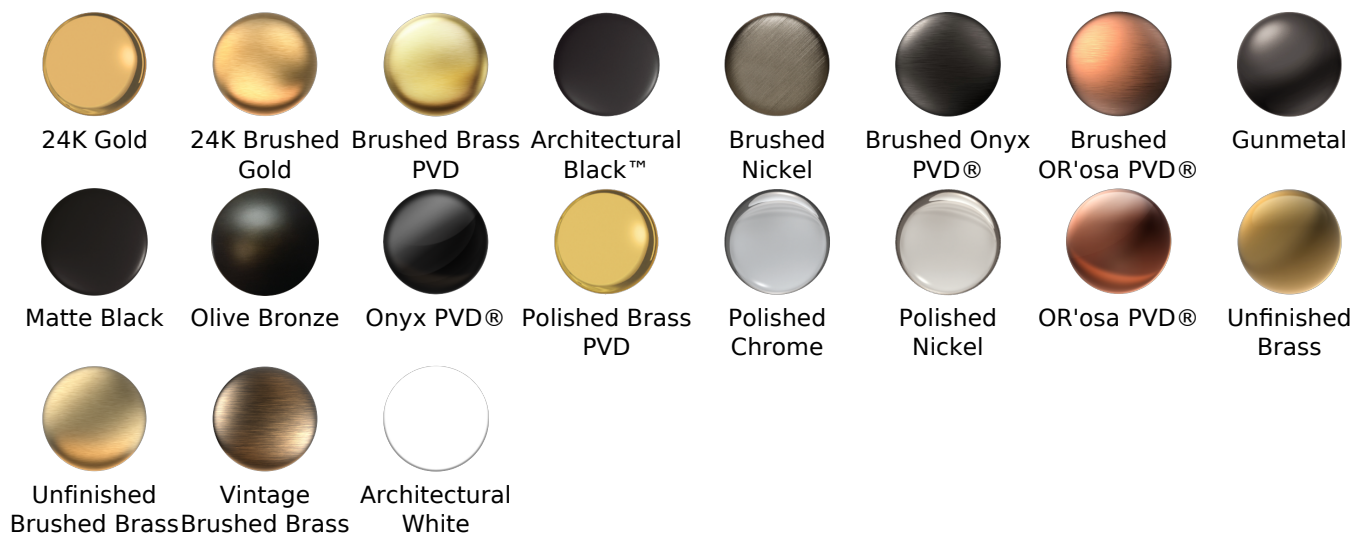

Information

- 3/4" male NPT inlets
- Quick connect tub spout

Finishes