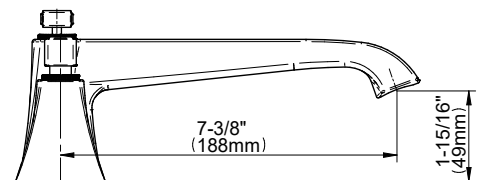

Product Features

- Aerated flow rate ~7 gpm @45 psi
- Deck-mounted installation

Optional Accessories

- Optional Deck-Mounted
  Hanshower & Diverter Set
  G-6855-LM47B **

Available Finishes

- Polished Chrome
  G-6852-LM47B-PC
- Brushed Nickel
  G-6852-LM47B-BNi
- Polished Nickel
  G-6852-LM47B-PN
- Olive Bronze™
  G-6852-LM47B-OB

Code Compliance

- ADA

Warranty

- Limited lifetime warranty

For complete warranty information go
to: www.graff-faucets.com/en/info/faqs