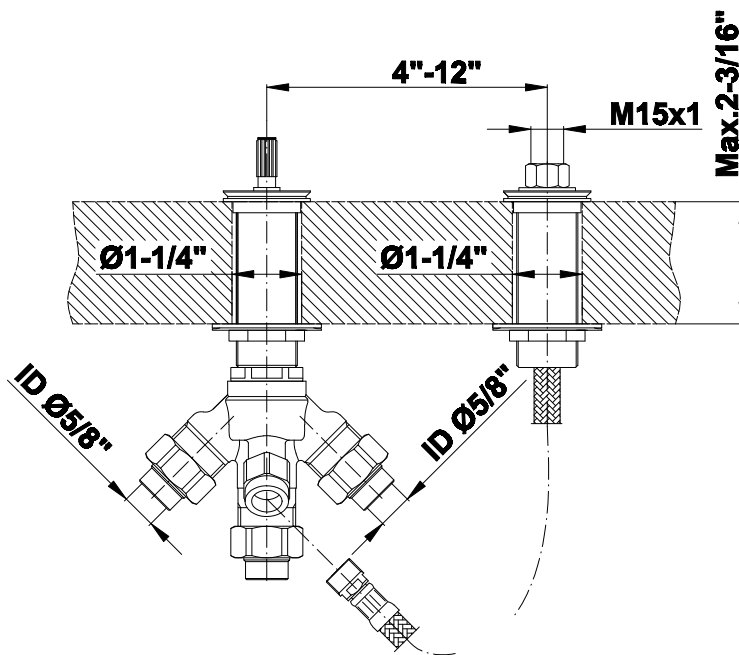

BATHROOM
Finezza UNO Deck-Mounted
Handshower & Diverter Set
G-6855-LM47B

GRAFF®

Information

- Matches G-6850-LM47B Roman tub set
- Handshower hose included
- ADA

G-6855-LM47B

Finezza UNO Collection

Deck-Mounted Handshower & Diverter Set

- Limited lifetime warranty

For complete warranty information go to: www.graff-faucets.com/en/info/faqs

BATHROOM
 Finezza UNO Deck-Mounted
 Handshower & Diverter Set
G-6855-LM47B

Information

- Matches G-6850-LM47B Roman tub set
- Handshower hose included
- ADA