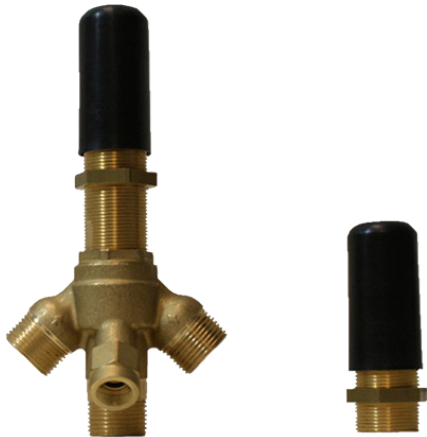

BATHROOM
Finezza UNO Deck-Mounted
Handshower & Diverter Set
G-6855-LM47B

GRAFF®

Information

- Matches G-6850-LM47B Roman tub set
- Handshower hose included
- ADA

G-6855-LM47B

Finezza UNO Collection

Deck-Mounted Handshower & Diverter Set

Product Features

- Matches G-6850-LM47B Roman tub set
- Handshower hose included

Available Finishes

- Polished Chrome
G-6855-LM47B-PC
- Brushed Nickel
G-6855-LM47B-BNi
- Polished Nickel
G-6855-LM47B-PN
- Olive Bronze™
G-6855-LM47B-OB

www.graff-faucets.com | phone: 800-954-4723

Information

- Durable diverter valve

Finishes

G-1057
Rough Valve

Product Features

- Durable diverter valve

Warranty

- Limited lifetime warranty

For complete warranty information go to: www.graff-faucets.com/en/info/faqs

BATHROOM
 Finezza UNO Deck-Mounted
 Handshower & Diverter Set
G-6855-LM47B

Information

- Matches G-6850-LM47B Roman tub set
- Handshower hose included
- ADA