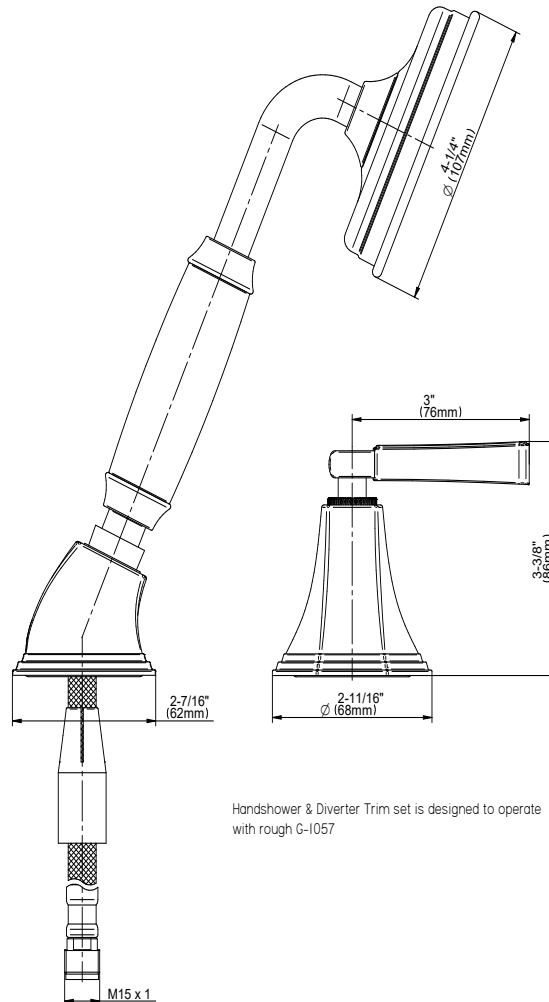

The measurements shown are for reference only. Products and specifications shown are subject to change without notice. Revised 01/2017

www.graff-faucets.com | phone: 800-954-4723