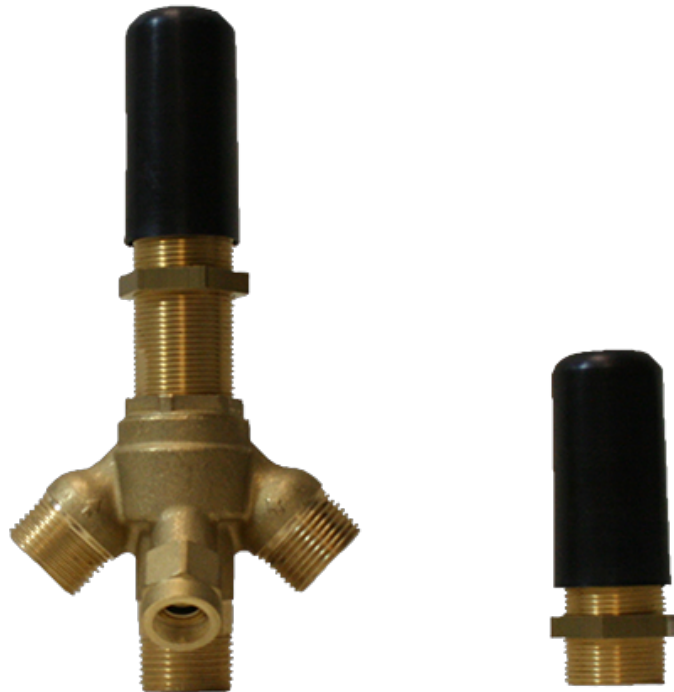

Information

- Durable diverter valve

Finishes