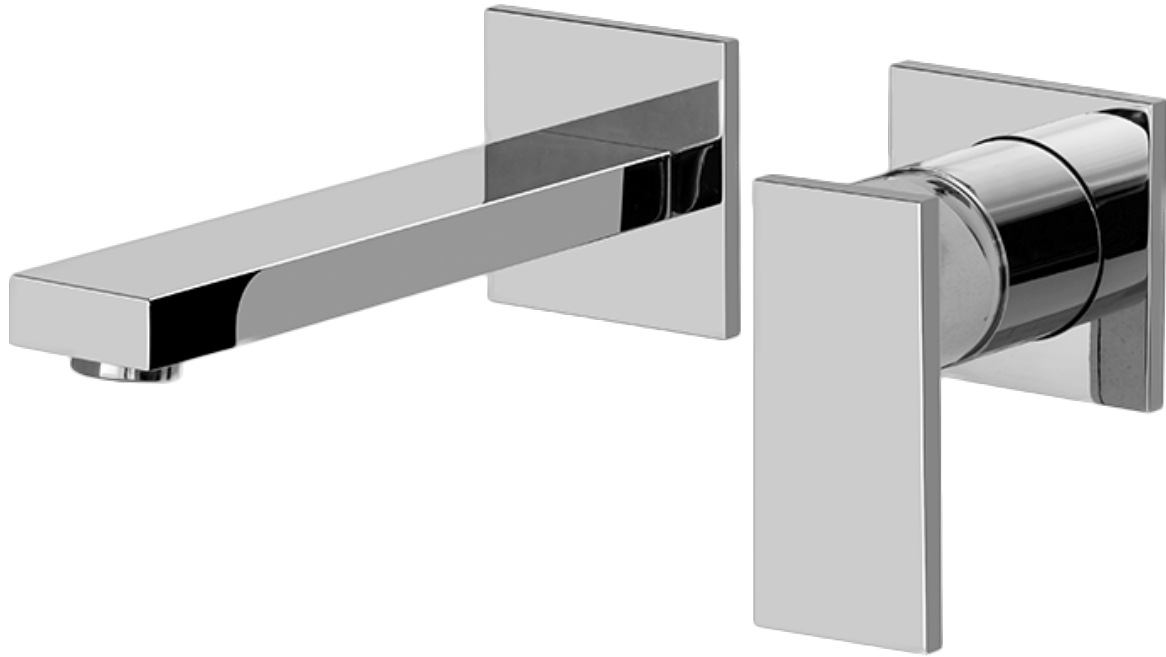

BATHROOM
Solar Wall-Mounted Lavatory
Faucet w/Single Handle
G-3735-LM31W

GRAFF®

Information

- Wall-mount spout and handle installation
- Aerated flow rate ≤ 1.2 max gpm
- 7-1/2" spout reach
- Drain assembly not included
- Optional Matching Decorative Trap G-9971
- Handle may be installed on left or right of spout
- ADA
- CALGreen

Finishes