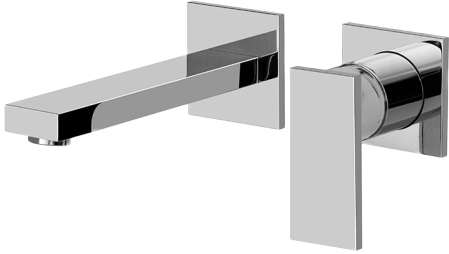

BATHROOM
Solar Wall-Mounted Lavatory
Faucet w/Single Handle
G-3735-LM31W

GRAFF®

Information

- Wall-mount spout and handle installation
- Aerated flow rate ≤ 1.2 max gpm
- 7-1/2" spout reach
- Drain assembly not included
- Optional Matching Decorative Trap G-9971
- Handle may be installed on left or right of spout
- ADA
- CALGreen

G-3735-LM31W

Solar Collection

Wall-Mounted Lavatory Faucet w/Single Handle

GRAFF[®]
CUTTING EDGE DESIGN

Product Features

- Wall-mount spout and handle installation
- Aerated flow rate ≤ 1.2 max gpm
- 7-1/2" spout reach
- Handle may be installed on left or right of spout
- Drain assembly not included
- Optional extension kit

GRAFF®

Information

- Wall-mount spout and handle installation
- Aerated flow rate ≤ 1.2 max gpm
- 7-1/2" spout reach
- Drain assembly not included
- Optional Matching Decorative Trap G-9971
- Handle may be installed on left or right of spout
- ADA
- CALGreen

Architectural
White

G-3735-LM31W

Solar Collection
Wall-Mounted Lavatory Faucet w/Single Handle

Product Features

- Wall-mount spout and handle installation
- Aerated flow rate ≤ 1.2 max gpm
- 7-1/2" spout reach
- Handle may be installed on left or right of spout
- Drain assembly not included
- Optional extension kit