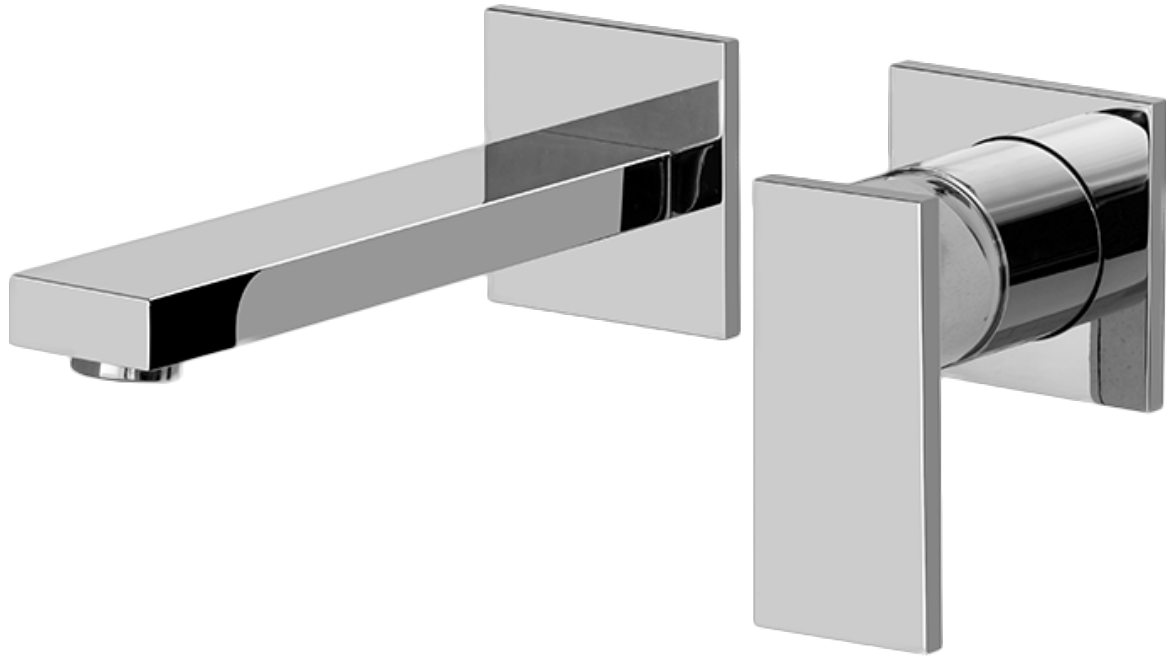

BATHROOM
Solar Wall-Mounted Lavatory
Faucet w/Single Handle
G-3735-LM31W

GRAFF®

Information

- Wall-mount spout and handle installation
- Aerated flow rate ≤ 1.2 max gpm
- 7-1/2" spout reach
- Drain assembly not included
- Optional Matching Decorative Trap G-9971
- Handle may be installed on left or right of spout
- ADA
- CALGreen

G-3735-LM31W

Solar Collection

Wall-Mounted Lavatory Faucet w/Single Handle

GRAFF[®]
CUTTING EDGE DESIGN

Product Features

- Wall-mount spout and handle installation
- Aerated flow rate ≤ 1.2 max gpm
- 7-1/2" spout reach
- Handle may be installed on left or right of spout
- Drain assembly not included
- Optional extension kit

Available Finishes

- Polished Chrome
G-3735-LM31W-PC
- Steelnox
G-3735-LM31W-SN
- Architectural Black with Chrome Accents
G-3735-LM31W-PC/BK

* Special order finish- call for availability

Optional Accessories