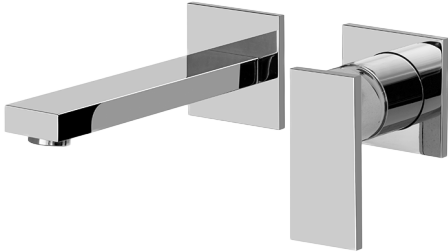

BATHROOM
Solar Wall-Mounted Lavatory
Faucet w/Single Handle
G-3735-LM31W

GRAFF®

Information

- Wall-mount spout and handle installation
- Aerated flow rate ≤ 1.2 max gpm
- 7-1/2" spout reach
- Drain assembly not included
- Optional Matching Decorative Trap G-9971
- Handle may be installed on left or right of spout
- ADA
- CALGreen

G-3735-LM31W

Solar Collection

Wall-Mounted Lavatory Faucet w/Single Handle

GRAFF[®]
CUTTING EDGE DESIGN

Product Features

- Wall-mount spout and handle installation
- Aerated flow rate ≤ 1.2 max gpm
- 7-1/2" spout reach
- Handle may be installed on left or right of spout
- Drain assembly not included
- Optional extension kit

Available Finishes

- Polished Chrome
G-3735-LM31W-PC
- Steelnox
G-3735-LM31W-SN
- Architectural Black with Chrome Accents
G-3735-LM31W-PC/BK

* Special order finish- call for availability

Optional Accessories

Architectural
White

G-3735-LM31W

Solar Collection
Wall-Mounted Lavatory Faucet w/Single Handle

Product Features

- Wall-mount spout and handle installation
- Aerated flow rate ≤ 1.2 max gpm
- 7-1/2" spout reach
- Handle may be installed on left or right of spout
- Drain assembly not included
- Optional extension kit