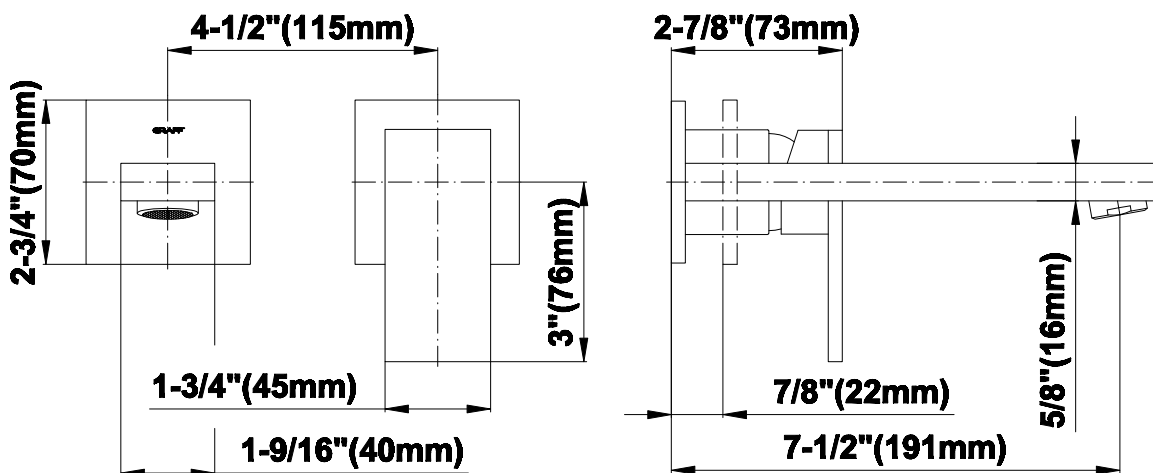

Warranty

- Limited lifetime warranty

For complete warranty information go to www.graff-designs.com/en-nam/warranty