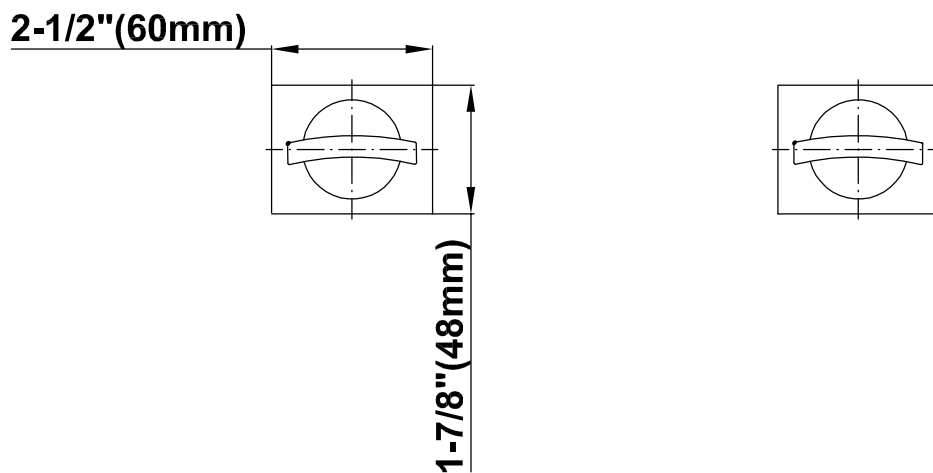

## SADE, TARGA Series

BATHROOM  
Targa Lavatory Faucet - Spout  
Only  
**G-3610-T**

**GRAFF**<sup>®</sup>

**Information**

- No Rough required for Spout
- Installs on 8" centers
- Aerated flow rate  $\leq 1.2$  max gpm
- 1" hole cutout (spout)
- Drain Assembly Not Included
- Optional Decorative Trap G-9971
- CALGreen