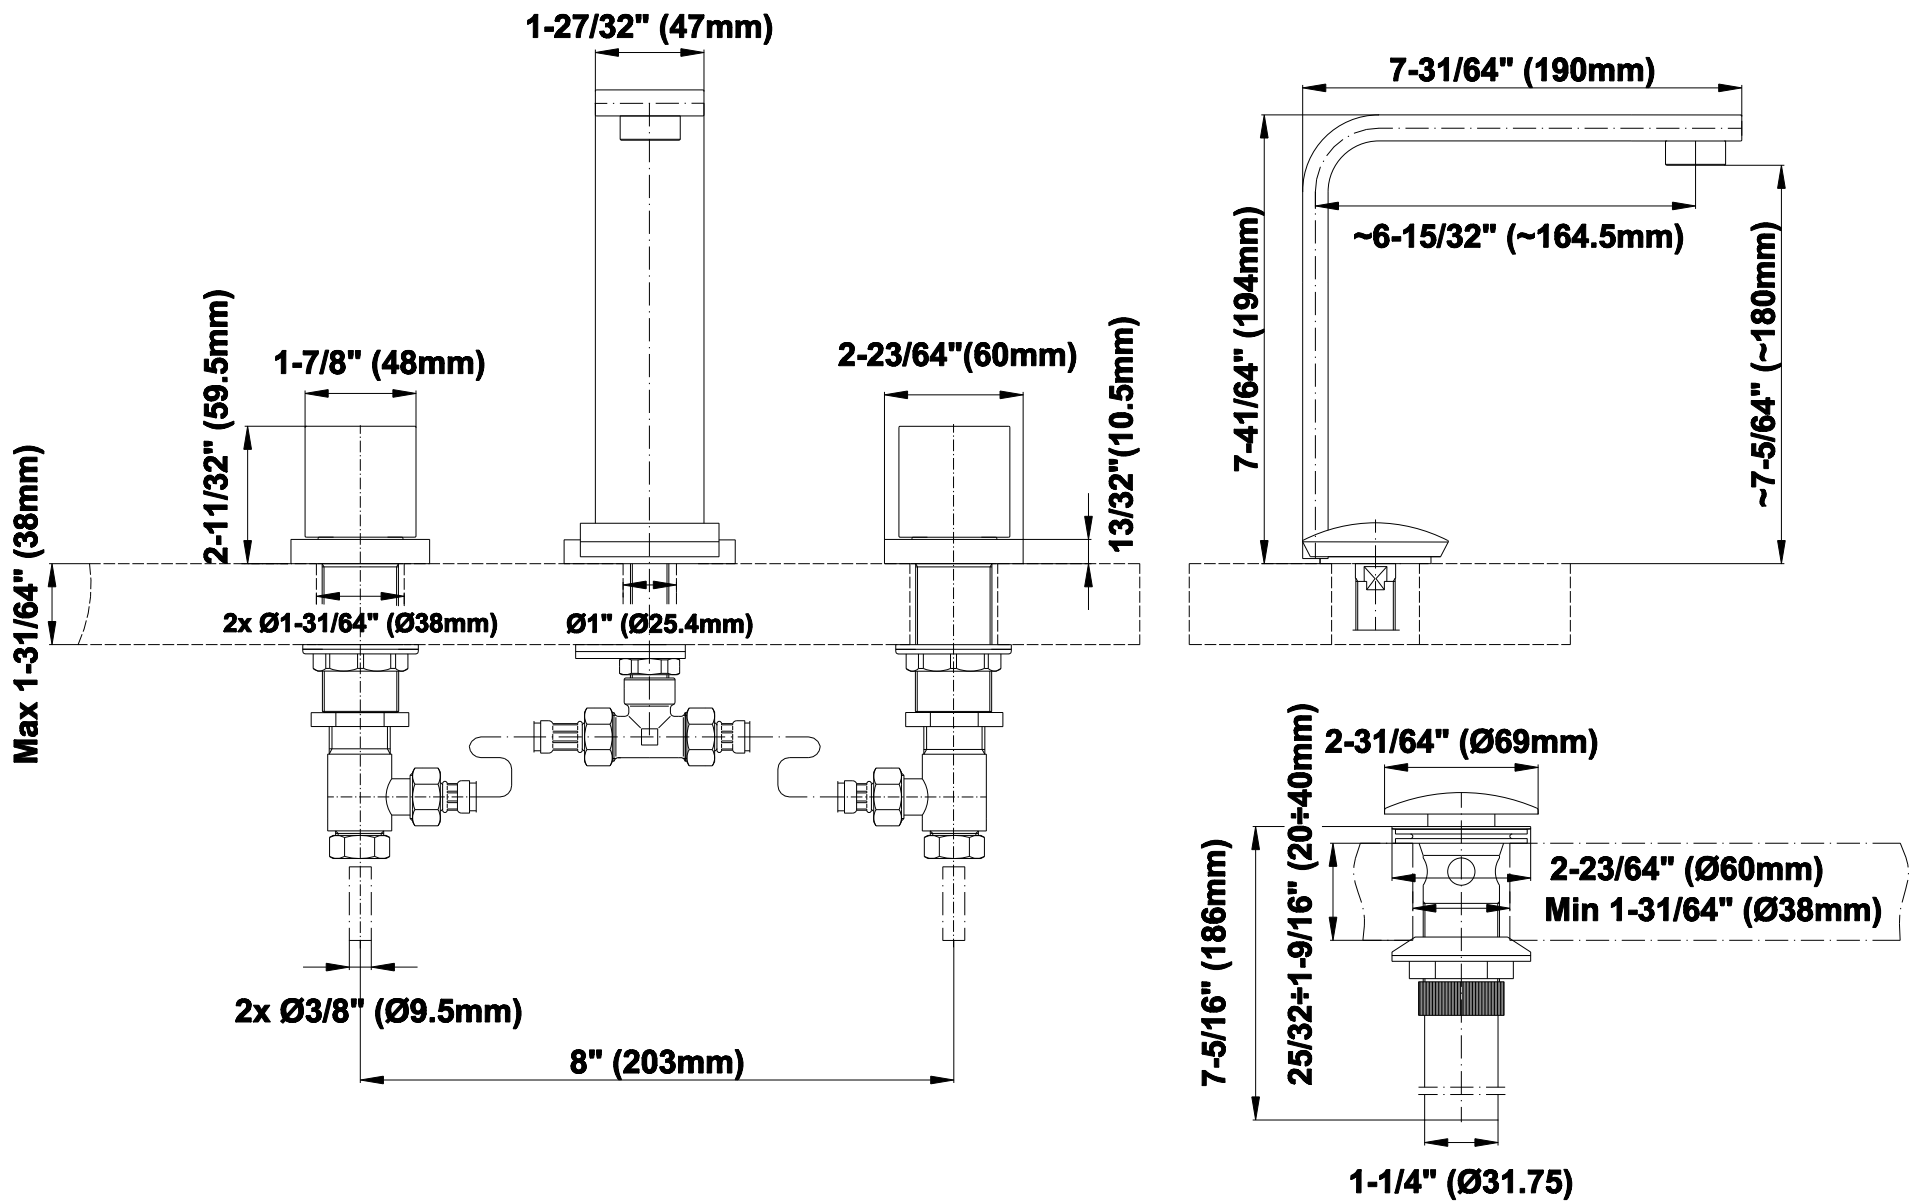

Targa G-3610 C-14