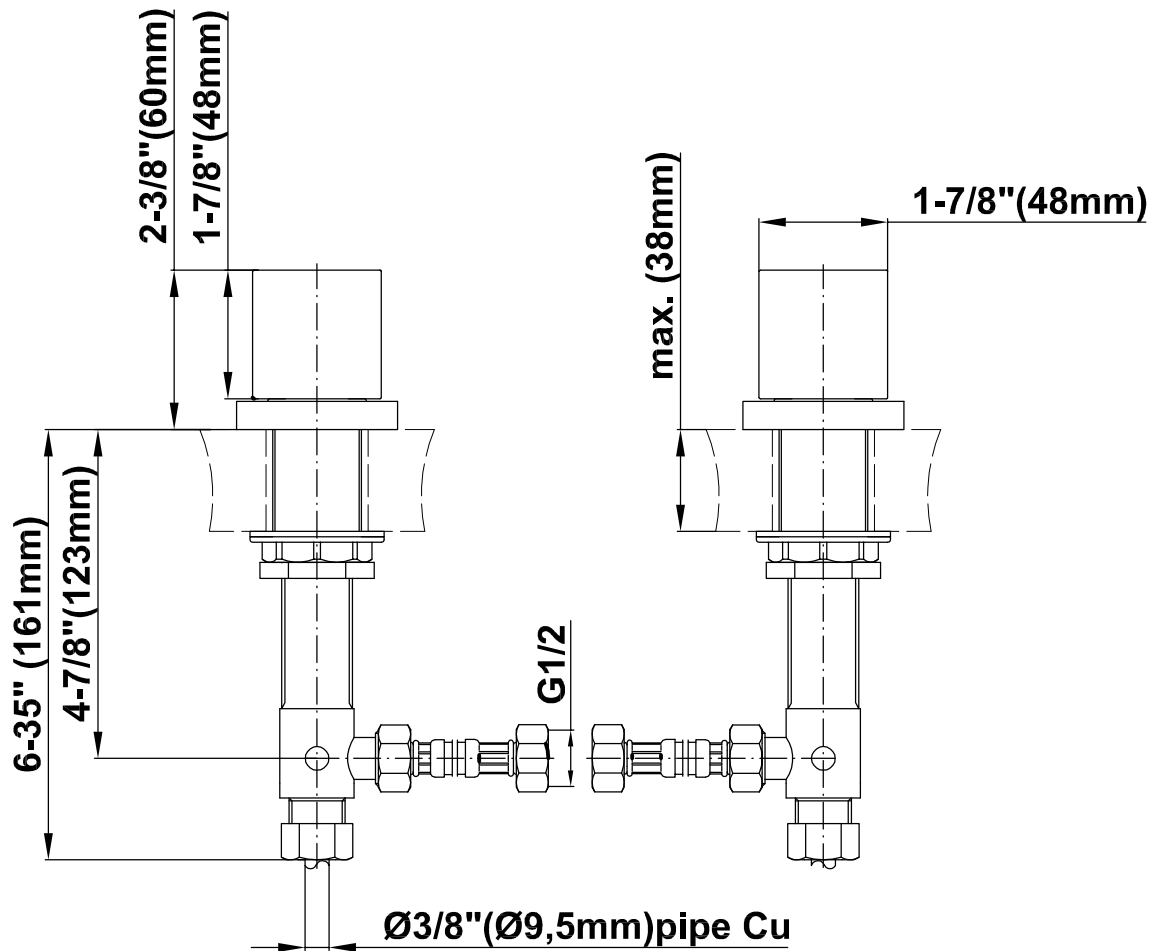

## SADE, TARGA Series

BATHROOM  
Targa Lavatory Faucet - Spout  
Only  
**G-3610-T**

**GRAFF**<sup>®</sup>

**Information**

- No Rough required for Spout
- Installs on 8" centers
- Aerated flow rate  $\leq 1.2$  max gpm
- 1" hole cutout (spout)
- Drain Assembly Not Included
- Optional Decorative Trap G-9971
- CALGreen