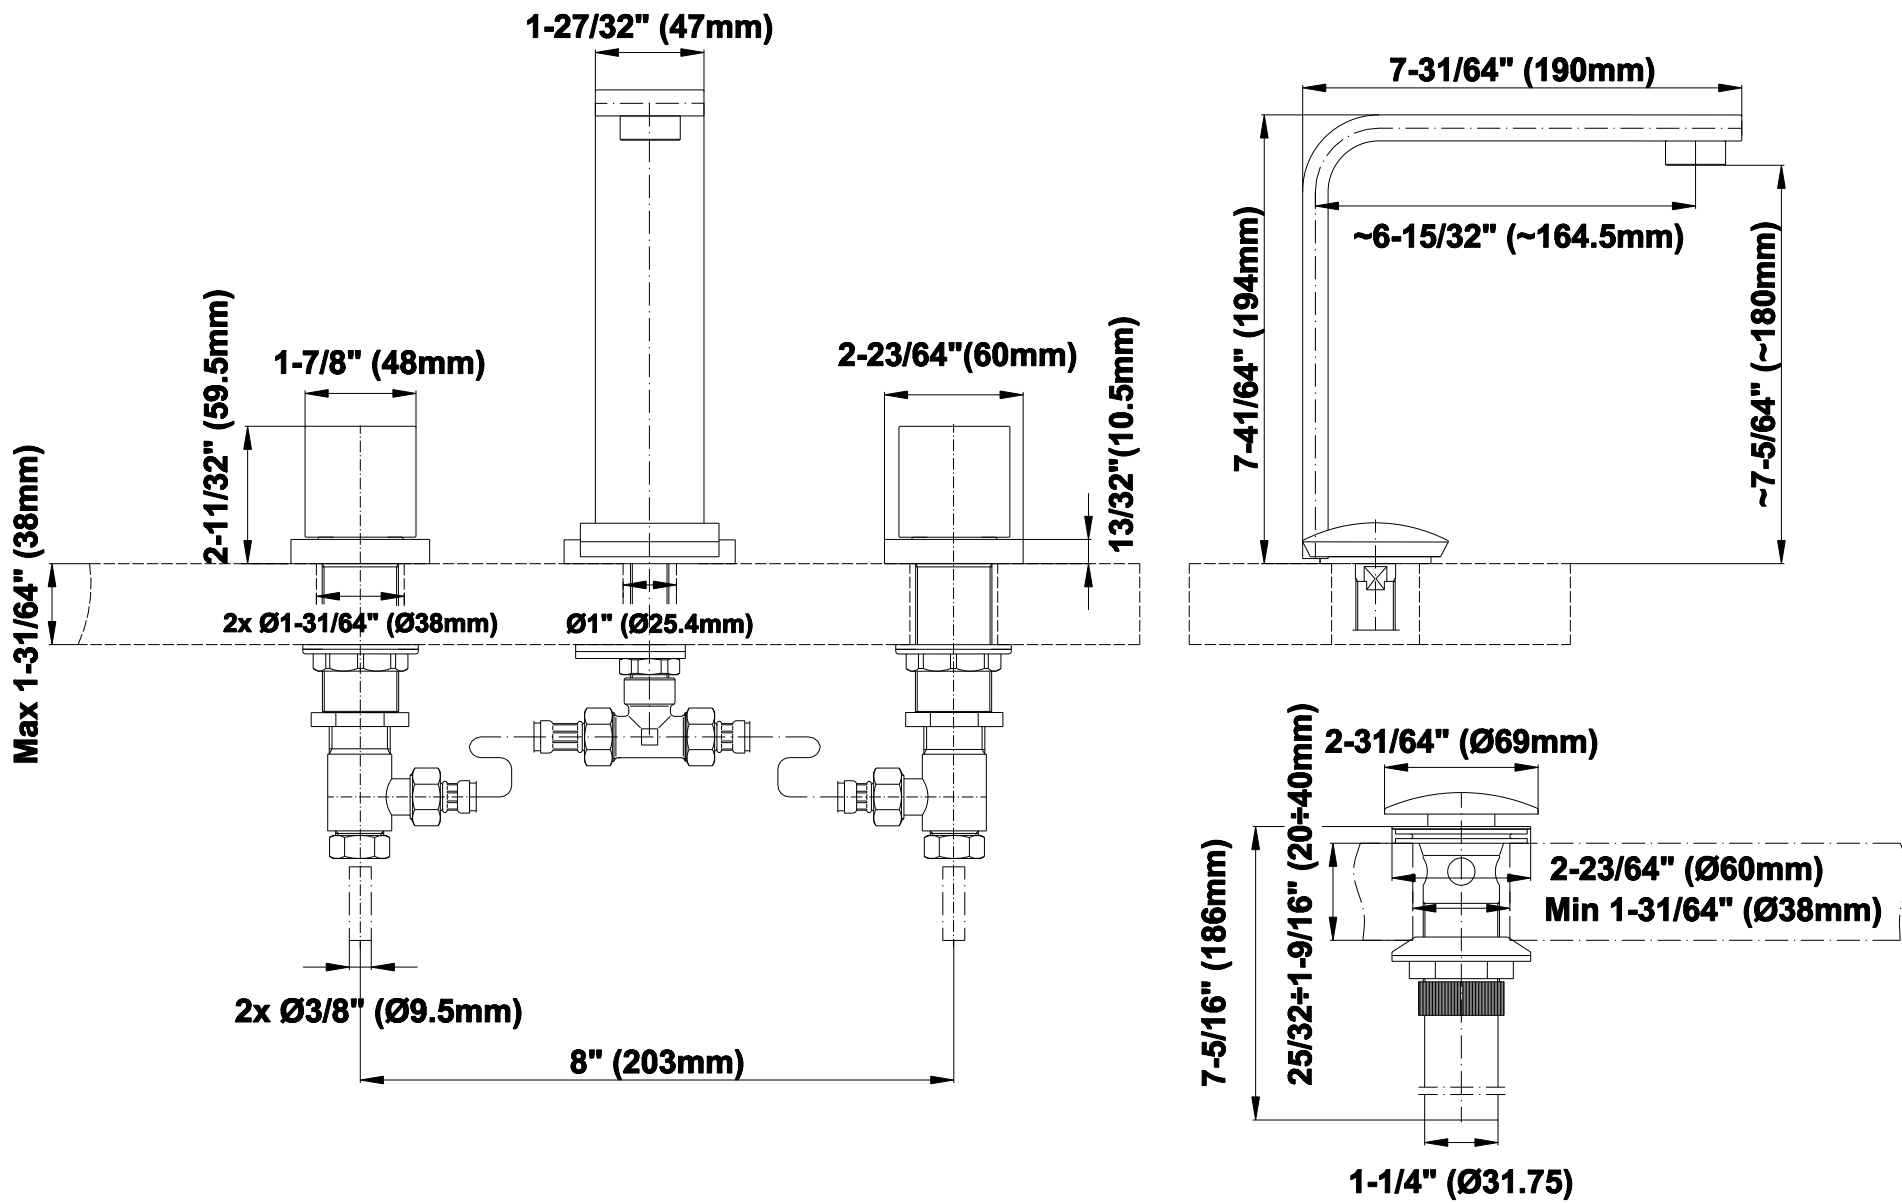

Targa G-3610 C-14