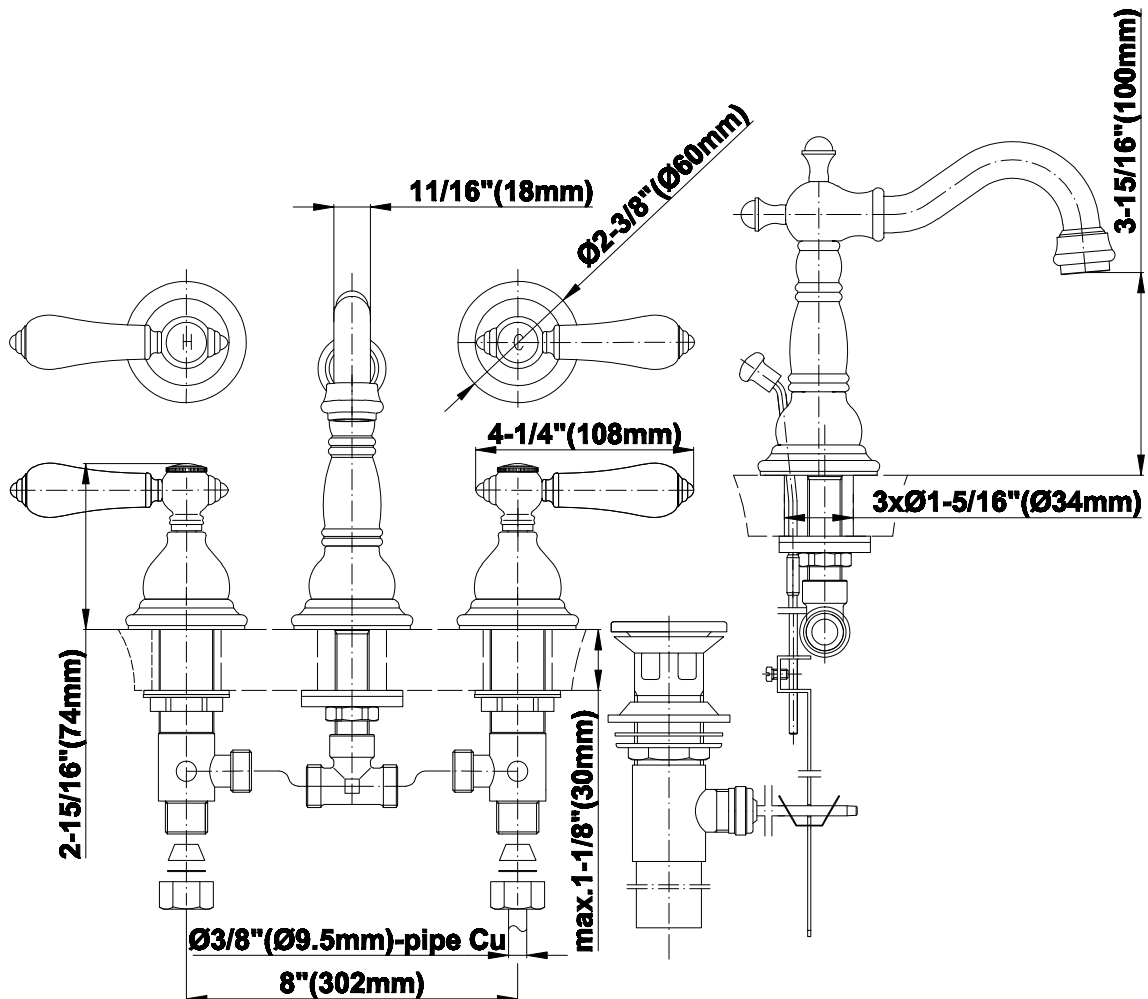

BATHROOM
Canterbury Widespread Lavatory
Faucet
G-2500-LC1

GRAFF®

Information

- Installs on 8" centers
- Aerated flow rate ≤ 1.2 max gpm
- Includes Pop-up Drain Assembly w/Lift Rod & Overflow
- Optional Decorative Trap G-9973
- ADA
- CALGreen

G-2500-LC1

Canterbury & Nantucket Collections
Widespread Lavatory Faucet

GRAFF[®]
CUTTING EDGE DESIGN

Product Features

- Installs on 8" centers
- Aerated flow rate ~ 2.2 gpm @ 60 psi
- Includes pop-up drain assembly w/lift rod and overflow

- Decorative trap G-9970-**
- Water-saving aerator G-9300

Warranty

- Limited lifetime warranty

For complete warranty information go to www.graff-faucets.com/en-nam/warranty

The measurements shown are for reference only. Products and specifications shown are subject to change without notice. Revised 07/2012.