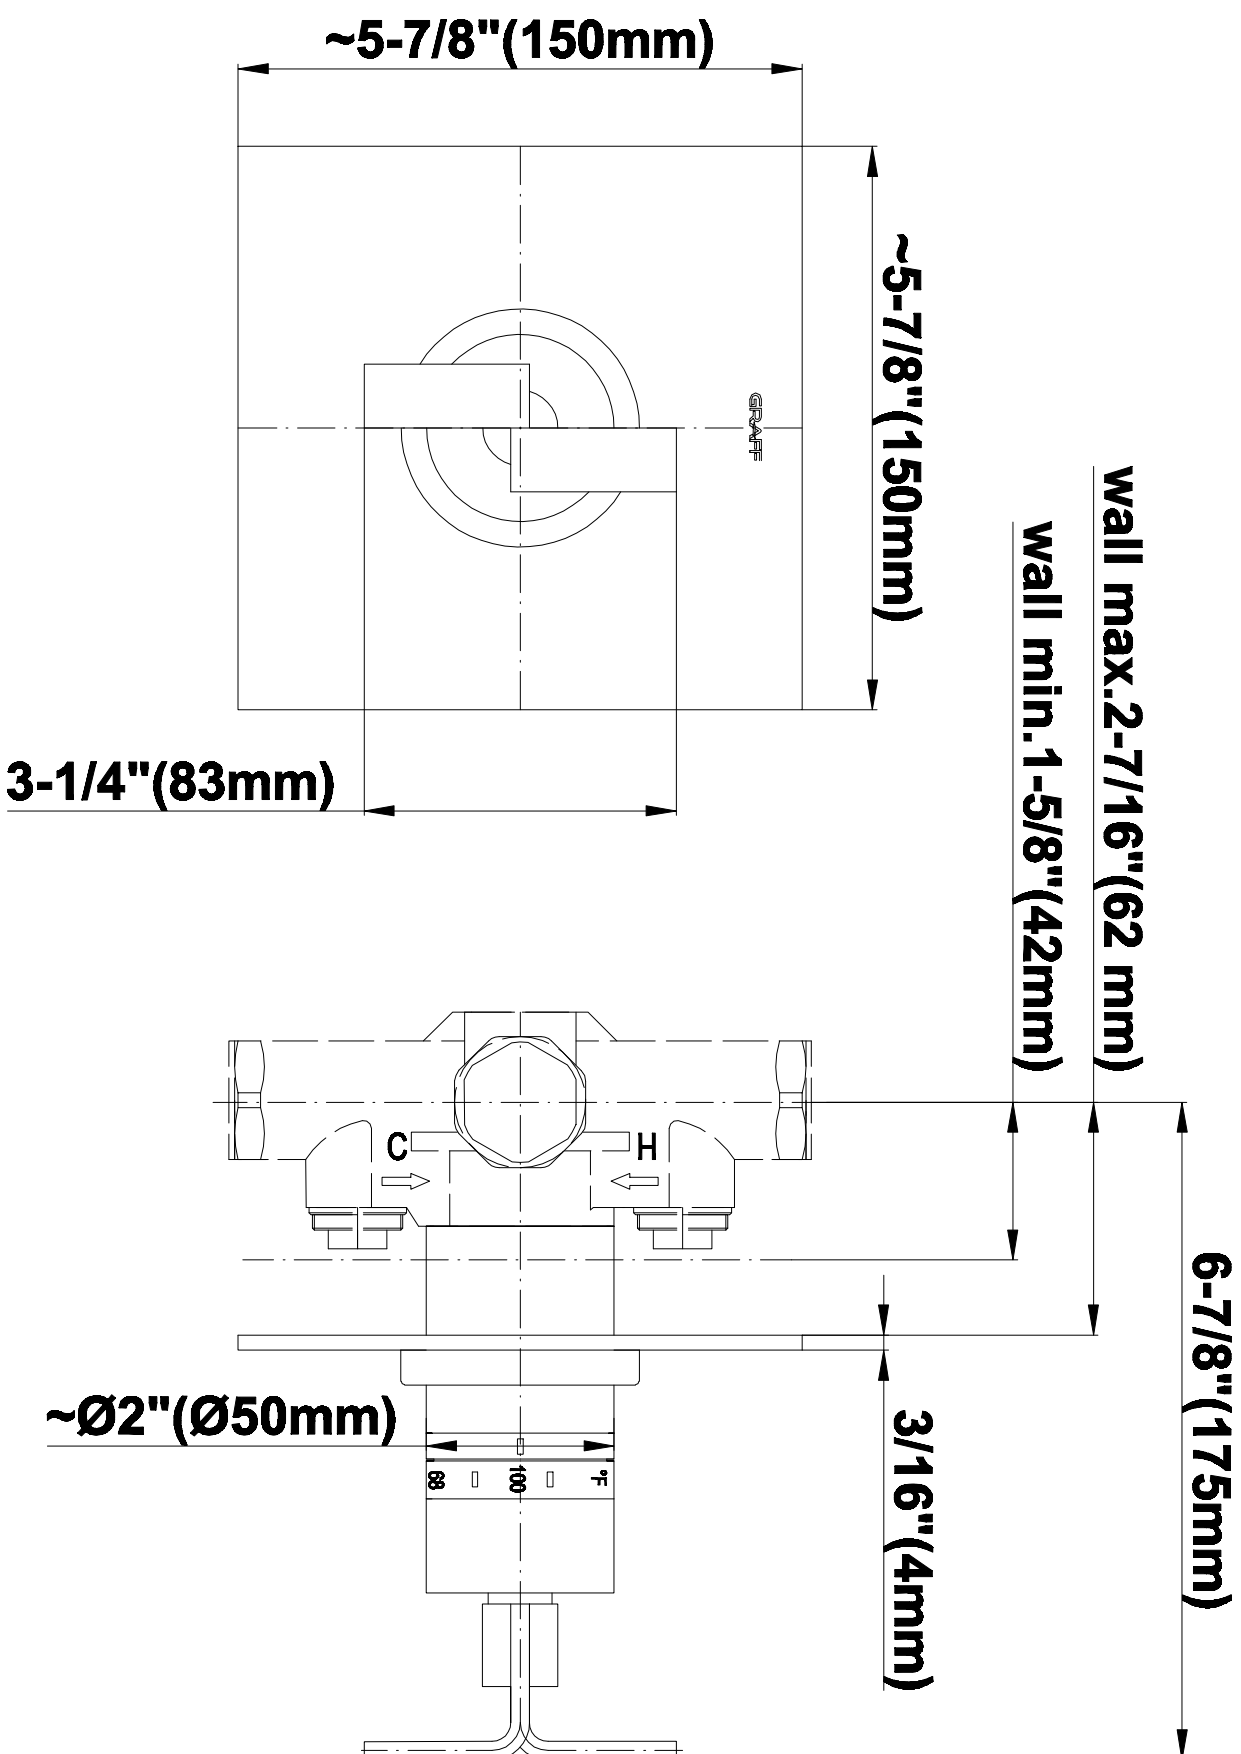

SHOWER
Full Thermostatic Shower System
with Transfer Valve (Rough &
Trim)
GC5.122A-C9S

GRAFF®

Information

- 3/4" Thermostatic Valve
- 1/2" 4-Port Diverter Valve with 3 outlets and off function
- 8" Showerhead with 12" Arm & Flange
- Swivel Body Sprays (3 pieces)
- Handshower Set w/Wall Bracket
- Showerhead Features No-Clog, Easy-Clean Spray Nozzles
- 3/4" Thermostatic Rough Valve Flow Rate ~18 gpm @60 psi
- Flow rates: showerhead \leq 1.8 max gpm, handshower \leq 1.5 max gpm, body sprays \leq 1.5 max gpm each

SHOWER
Rough
G-8005

GRAFF®

Information

- 18.4 gpm @ 60 psi
- 3/4" universal inlets/outlets with female threads
- Built-in service stops
- Complete serviceability from front of all units
- Supplied with protective plastic cover
- Thermostatic valve uses a paraffin wax cartridge

Finishes

Polished
Chrome

Steelnox®
(Satin Nickel)

G-8041

SHOWER
3-Way High Flow Transfer Rough
Valve WITH off function
G-8050

GRAFF®

Information

- Intended for use with Thermostatic Shower Systems
- 1/2" 3-way diverter valve with 3 outlets and off function
- Universal inlets/outlets with female threads
- Operates one function at a time
- Supplied with protective plastic cover
- CALGreen compliant depending on functions
- CALGreen

Finishes

Polished
Chrome

Steelnox®
(Satin Nickel)

G-8066

SHOWER
8" Square Brass Showerhead
G-8438

GRAFF®

Information

- 1/4" thick
- 144 no-clog, easy-clean rubber spray nozzles
- Recommended use with ceiling shower arm
- Recommended for use at no more than 10 degrees tilt
- Showerhead flow rate ≤ 1.8 max gpm
- CALGreen