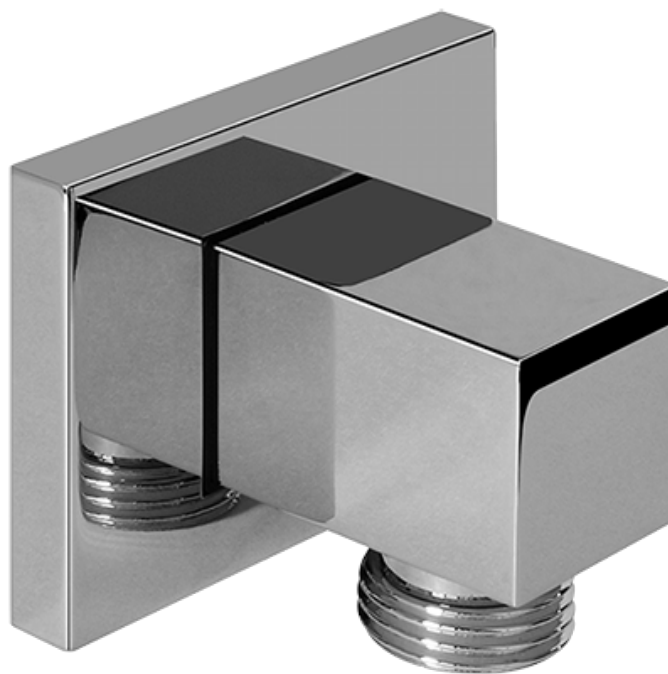

Finishes

Polished
Chrome

Steelnox[®]
(Satin Nickel)

G-8497

Shower Components

Contemporary Flush-Mount Body Spray with Solid Brass Swivel Head

Product Features

- 12 no-clog, easy-clean silicone jets
- Metal ball-joint allows for 18° angle adjustment of body spray
- Brass wall escutcheon and Flush-mounted trim
- 1/2" NPT female thread inlet
- Body spray flow rate ≤ 1.5 max gpm

* Special order finish- call for availability

SHOWER
Contemporary Square Wall
Bracket for Handshower
G-8632

GRAFF®

Information

- Solid brass construction

Finishes

Polished
Chrome

Steelnox®
(Satin Nickel)

G-8632

Contemporary Square Wall Bracket for Handshower

Product Features

- Solid brass construction

Available Finishes

- Polished Chrome
G-8632-PC
- Steelnox[®]
G-8632-SN

Warranty

- Limited lifetime warranty

www.graff-faucets.com | phone: 800-954-4723

SHOWER
Contemporary Square Wall Supply
Elbow
G-8633

GRAFF[®]

Information

- 1/2" NPT female thread inlet

Finishes

Polished
Chrome

Steelnox[®]
(Satin Nickel)