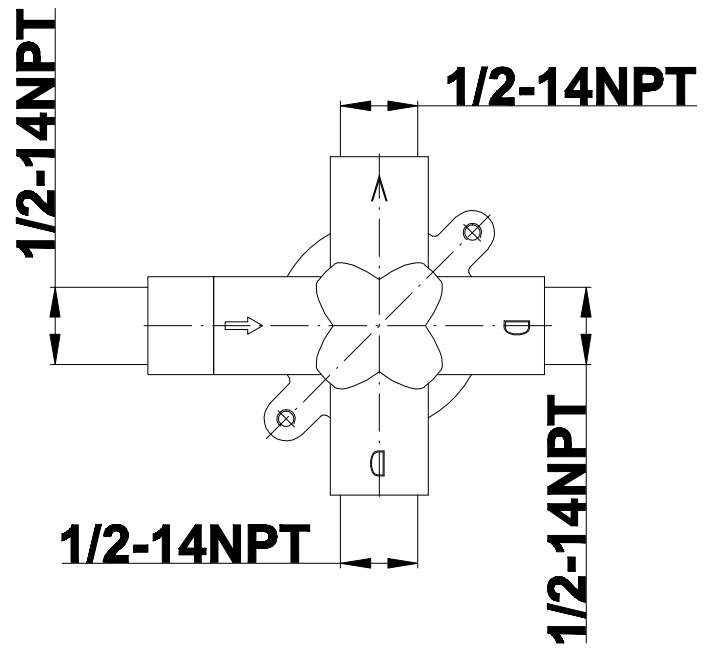

SHOWER
Full Thermostatic Shower System
with Transfer Valve (Rough &
Trim)
GC5.122A-C9S

GRAFF®

Information

- 3/4" Thermostatic Valve
- 1/2" 4-Port Diverter Valve with 3 outlets and off function
- 8" Showerhead with 12" Arm & Flange
- Swivel Body Sprays (3 pieces)
- Handshower Set w/Wall Bracket
- Showerhead Features No-Clog, Easy-Clean Spray Nozzles
- 3/4" Thermostatic Rough Valve Flow Rate ~18 gpm @60 psi
- Flow rates: showerhead \leq 1.8 max gpm, handshower \leq 1.5 max gpm, body sprays \leq 1.5 max gpm each

Finishes

Polished
Chrome

Steelnox®
(Satin Nickel)

G-8041

SHOWER
3-Way High Flow Transfer Rough
Valve WITH off function
G-8050

GRAFF®

Information

- Intended for use with Thermostatic Shower Systems
- 1/2" 3-way diverter valve with 3 outlets and off function
- Universal inlets/outlets with female threads
- Operates one function at a time
- Supplied with protective plastic cover
- CALGreen compliant depending on functions
- CALGreen

Finishes

Polished
Chrome

Steelnox®
(Satin Nickel)

G-8050

SHOWER
Immersion Transfer Valve Trim
Plates and Handle
G-8066-C9S-T

GRAFF®

Information

- Single metal lever handle
- Decorative trim plate WITH off function
- Use with G-8050 (4-port thermostatic diverter valve w/stop)
- To complete package, you must order rough diverter valve
- ADA

Finishes

Polished
Chrome

Steelnox®
(Satin Nickel)

G-8066

SHOWER
8" Square Brass Showerhead
G-8438

GRAFF®

Information

- 1/4" thick
- 144 no-clog, easy-clean rubber spray nozzles
- Recommended use with ceiling shower arm
- Recommended for use at no more than 10 degrees tilt
- Showerhead flow rate ≤ 1.8 max gpm
- CALGreen