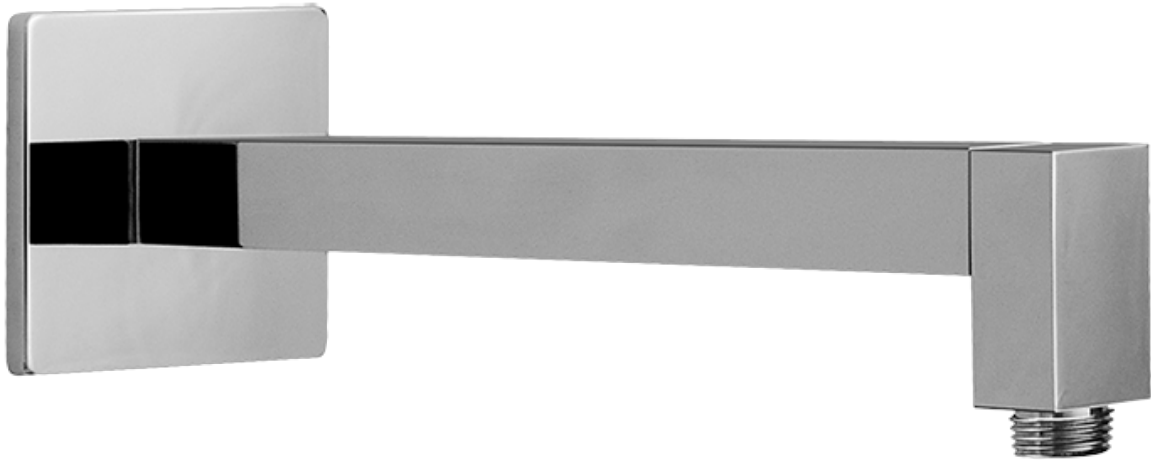

Finishes

Polished
Chrome

Steelnox®
(Satin Nickel)

SHOWER
Immersion SOLID Trim Plate
w/Handle
G-8041-C9S-T

GRAFF®

Information

- Single metal handle
- Decorative trim plate
- Use with G-8000 or G-8005 thermostatic rough valve
- To complete package, you must order rough valve
- ADA

Finishes

Polished
Chrome

Steelnox[®]
(Satin Nickel)

G-8497

Shower Components

Contemporary Flush-Mount Body Spray with Solid Brass Swivel Head

Product Features

- 12 no-clog, easy-clean silicone jets
- Metal ball-joint allows for 18° angle adjustment of body spray
- Brass wall escutcheon and Flush-mounted trim
- 1/2" NPT female thread inlet
- Body spray flow rate ≤ 1.5 max gpm

SHOWER
Contemporary 12" Shower Arm
G-8530

GRAFF®

Information

- Includes arm and square flange
- 1/2" NPT male thread inlet
- For use with all showerheads (especially G-8438)

Finishes

Polished
Chrome

Steelnox®
(Satin Nickel)