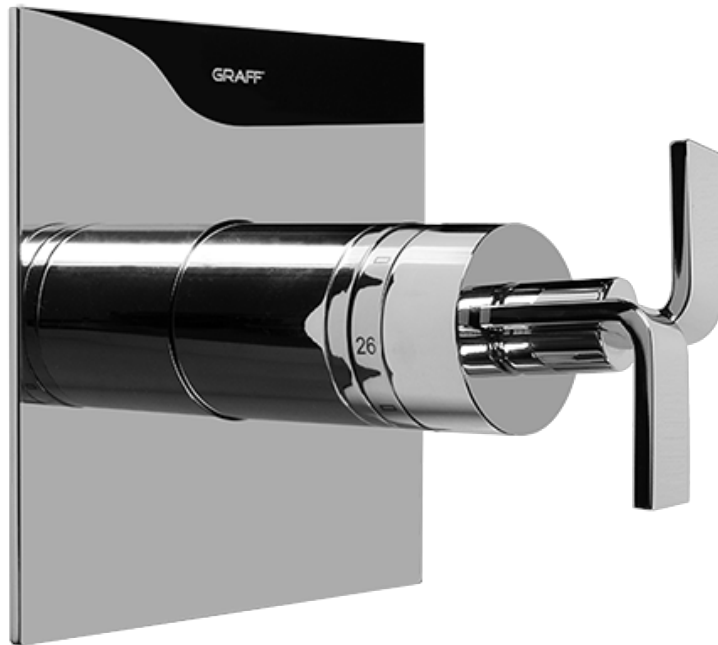

SHOWER
Full Thermostatic Shower System
with Transfer Valve (Rough &
Trim)
GC5.122A-C9S

GRAFF®

Information

- 3/4" Thermostatic Valve
- 1/2" 4-Port Diverter Valve with 3 outlets and off function
- 8" Showerhead with 12" Arm & Flange
- Swivel Body Sprays (3 pieces)
- Handshower Set w/Wall Bracket
- Showerhead Features No-Clog, Easy-Clean Spray Nozzles
- 3/4" Thermostatic Rough Valve Flow Rate ~18 gpm @60 psi
- Flow rates: showerhead \leq 1.8 max gpm, handshower \leq 1.5 max gpm, body sprays \leq 1.5 max gpm each

Finishes

Polished
Chrome

Steelnox®
(Satin Nickel)

SHOWER
Immersion SOLID Trim Plate
w/Handle
G-8041-C9S-T

GRAFF®

Information

- Single metal handle
- Decorative trim plate
- Use with G-8000 or G-8005 thermostatic rough valve
- To complete package, you must order rough valve
- ADA

Finishes

Polished
Chrome

Steelnox®
(Satin Nickel)

G-8041

SHOWER
3-Way High Flow Transfer Rough
Valve WITH off function
G-8050

GRAFF®

Information

- Intended for use with Thermostatic Shower Systems
- 1/2" 3-way diverter valve with 3 outlets and off function
- Universal inlets/outlets with female threads
- Operates one function at a time
- Supplied with protective plastic cover
- CALGreen compliant depending on functions
- CALGreen

Finishes

Polished
Chrome

Steelnox®
(Satin Nickel)

G-8050

SHOWER
Immersion Transfer Valve Trim
Plates and Handle
G-8066-C9S-T

GRAFF®

Information

- Single metal lever handle
- Decorative trim plate WITH off function
- Use with G-8050 (4-port thermostatic diverter valve w/stop)
- To complete package, you must order rough diverter valve
- ADA