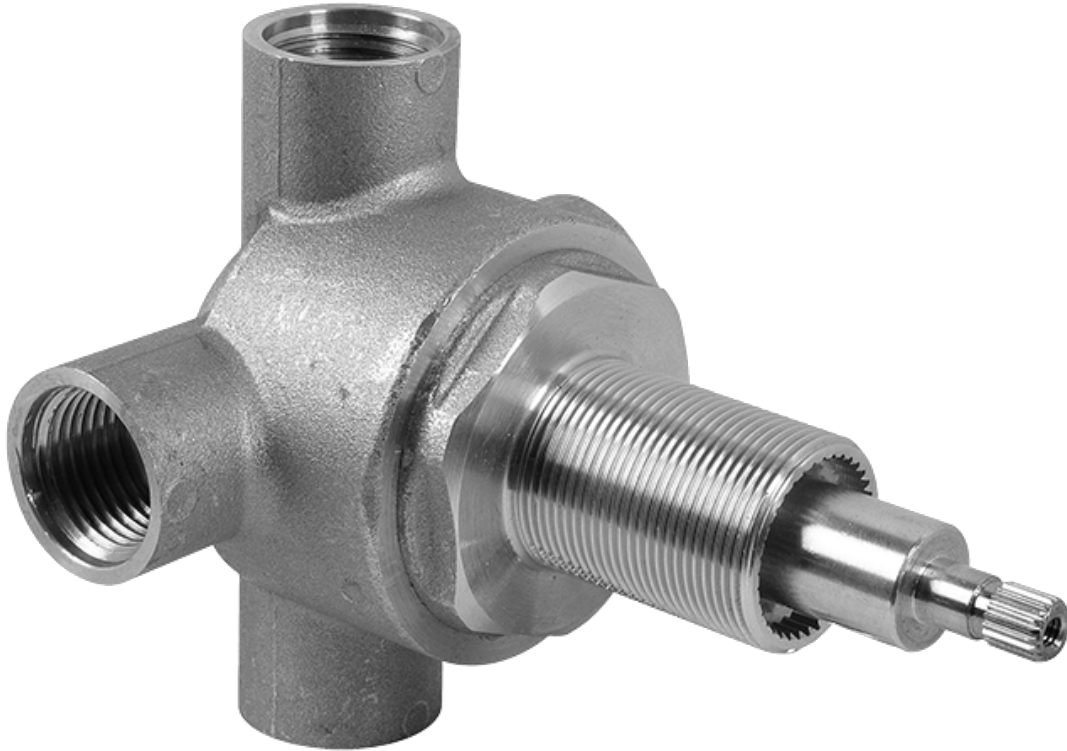

SHOWER
Full Thermostatic Shower System
with Transfer Valve (Rough &
Trim)
GC5.122A-C9S

GRAFF®

Information

- 3/4" Thermostatic Valve
- 1/2" 4-Port Diverter Valve with 3 outlets and off function
- 8" Showerhead with 12" Arm & Flange
- Swivel Body Sprays (3 pieces)
- Handshower Set w/Wall Bracket
- Showerhead Features No-Clog, Easy-Clean Spray Nozzles
- 3/4" Thermostatic Rough Valve Flow Rate ~18 gpm @60 psi
- Flow rates: showerhead \leq 1.8 max gpm, handshower \leq 1.5 max gpm, body sprays \leq 1.5 max gpm each

Finishes

Polished
Chrome

Steelnox®
(Satin Nickel)

G-8041

SHOWER
3-Way High Flow Transfer Rough
Valve WITH off function
G-8050

GRAFF®

Information

- Intended for use with Thermostatic Shower Systems
- 1/2" 3-way diverter valve with 3 outlets and off function
- Universal inlets/outlets with female threads
- Operates one function at a time
- Supplied with protective plastic cover
- CALGreen compliant depending on functions
- CALGreen

Finishes

Polished
Chrome

Steelnox®
(Satin Nickel)

G-8050

SHOWER
Immersion Transfer Valve Trim
Plates and Handle
G-8066-C9S-T

GRAFF®

Information

- Single metal lever handle
- Decorative trim plate WITH off function
- Use with G-8050 (4-port thermostatic diverter valve w/stop)
- To complete package, you must order rough diverter valve
- ADA

Finishes

Polished
Chrome

Steelnox®
(Satin Nickel)

G-8066

SHOWER
8" Square Brass Showerhead
G-8438

GRAFF®

Information

- 1/4" thick
- 144 no-clog, easy-clean rubber spray nozzles
- Recommended use with ceiling shower arm
- Recommended for use at no more than 10 degrees tilt
- Showerhead flow rate ≤ 1.8 max gpm
- CALGreen