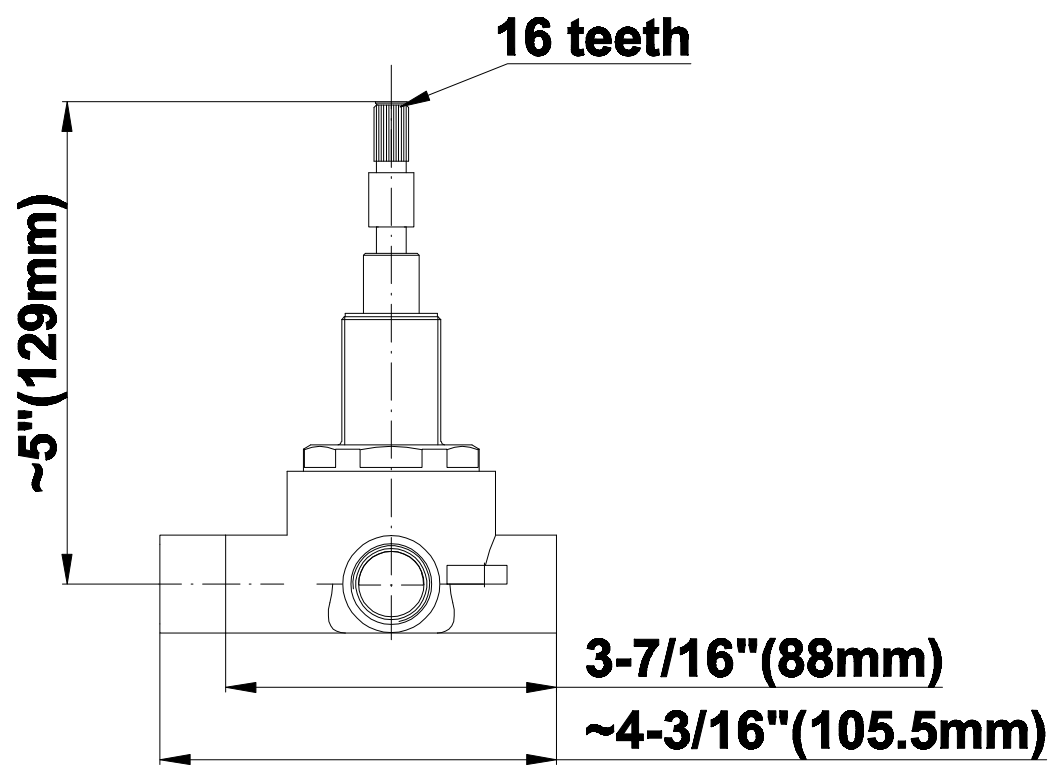

SHOWER
Full Thermostatic Shower System
with Transfer Valve (Rough &
Trim)
GC5.122A-C9S

GRAFF®

Information

- 3/4" Thermostatic Valve
- 1/2" 4-Port Diverter Valve with 3 outlets and off function
- 8" Showerhead with 12" Arm & Flange
- Swivel Body Sprays (3 pieces)
- Handshower Set w/Wall Bracket
- Showerhead Features No-Clog, Easy-Clean Spray Nozzles
- 3/4" Thermostatic Rough Valve Flow Rate ~18 gpm @60 psi
- Flow rates: showerhead \leq 1.8 max gpm, handshower \leq 1.5 max gpm, body sprays \leq 1.5 max gpm each

Finishes

Polished
Chrome

Steelnox®
(Satin Nickel)

G-8041

SHOWER
3-Way High Flow Transfer Rough
Valve WITH off function
G-8050

GRAFF®

Information

- Intended for use with Thermostatic Shower Systems
- 1/2" 3-way diverter valve with 3 outlets and off function
- Universal inlets/outlets with female threads
- Operates one function at a time
- Supplied with protective plastic cover
- CALGreen compliant depending on functions
- CALGreen

Finishes

Polished
Chrome

Steelnox®
(Satin Nickel)

G-8050

SHOWER
Immersion Transfer Valve Trim
Plates and Handle
G-8066-C9S-T

GRAFF®

Information

- Single metal lever handle
- Decorative trim plate WITH off function
- Use with G-8050 (4-port thermostatic diverter valve w/stop)
- To complete package, you must order rough diverter valve
- ADA

Finishes

Polished
Chrome

Steelnox®
(Satin Nickel)

G-8066

SHOWER
8" Square Brass Showerhead
G-8438

GRAFF®

Information

- 1/4" thick
- 144 no-clog, easy-clean rubber spray nozzles
- Recommended use with ceiling shower arm
- Recommended for use at no more than 10 degrees tilt
- Showerhead flow rate ≤ 1.8 max gpm
- CALGreen