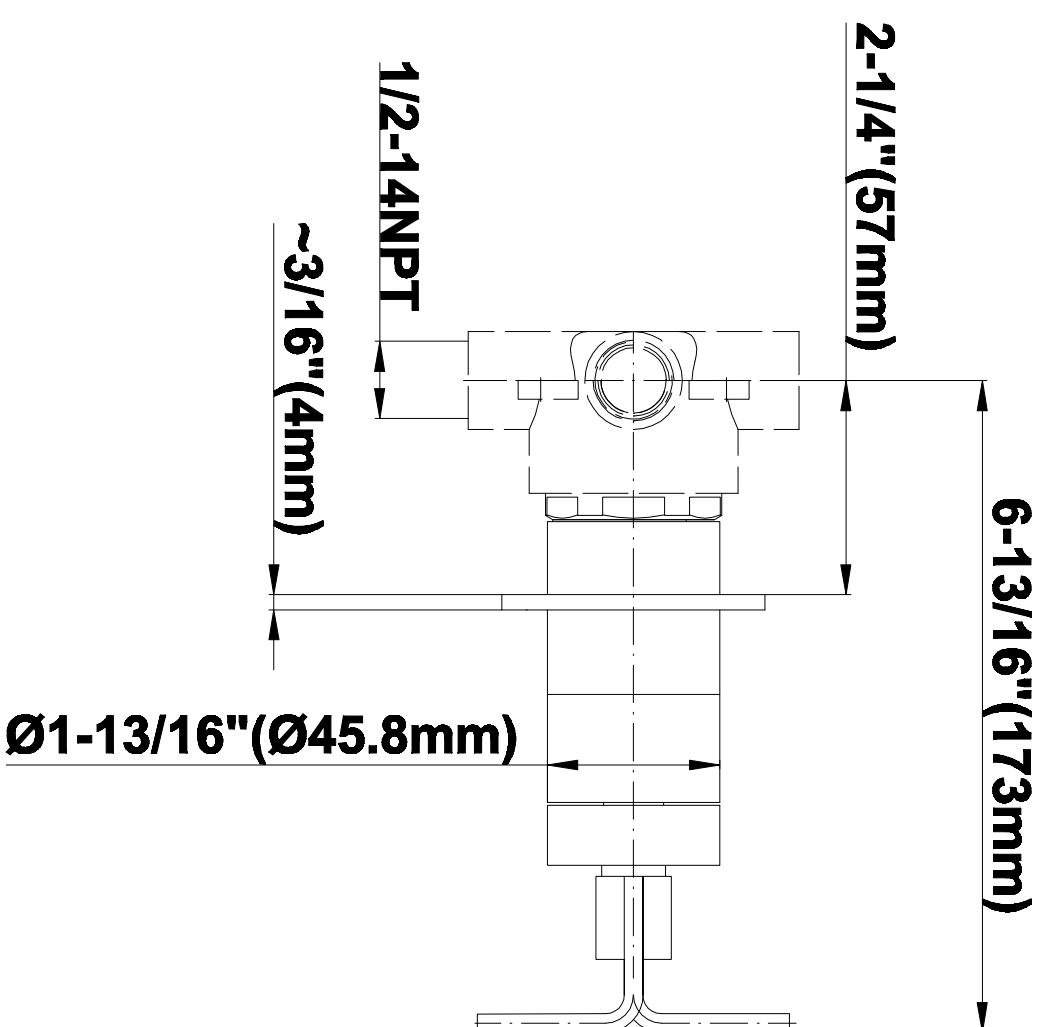

SHOWER
Full Thermostatic Shower System
with Transfer Valve (Rough &
Trim)
GC5.122A-C9S

GRAFF®

Information

- 3/4" Thermostatic Valve
- 1/2" 4-Port Diverter Valve with 3 outlets and off function
- 8" Showerhead with 12" Arm & Flange
- Swivel Body Sprays (3 pieces)
- Handshower Set w/Wall Bracket
- Showerhead Features No-Clog, Easy-Clean Spray Nozzles
- 3/4" Thermostatic Rough Valve Flow Rate ~18 gpm @60 psi
- Flow rates: showerhead \leq 1.8 max gpm, handshower \leq 1.5 max gpm, body sprays \leq 1.5 max gpm each

SHOWER
Rough
G-8005

GRAFF®

Information

- 18.4 gpm @ 60 psi
- 3/4" universal inlets/outlets with female threads
- Built-in service stops
- Complete serviceability from front of all units
- Supplied with protective plastic cover
- Thermostatic valve uses a paraffin wax cartridge

Finishes

Polished
Chrome

Steelnox®
(Satin Nickel)

G-8066

SHOWER
8" Square Brass Showerhead
G-8438

GRAFF®

Information

- 1/4" thick
- 144 no-clog, easy-clean rubber spray nozzles
- Recommended use with ceiling shower arm
- Recommended for use at no more than 10 degrees tilt
- Showerhead flow rate ≤ 1.8 max gpm
- CALGreen

Finishes

Polished
Chrome

SteelInox®
(Satin Nickel)

G-8438

Aqua-Sense Collection
Contemporary 8" Square Showerhead

Product Features

- 1/4" thick
- 144 no-clog, easy-clean rubber spray nozzles
- Showerhead flow rate ≤ 1.8 max gpm