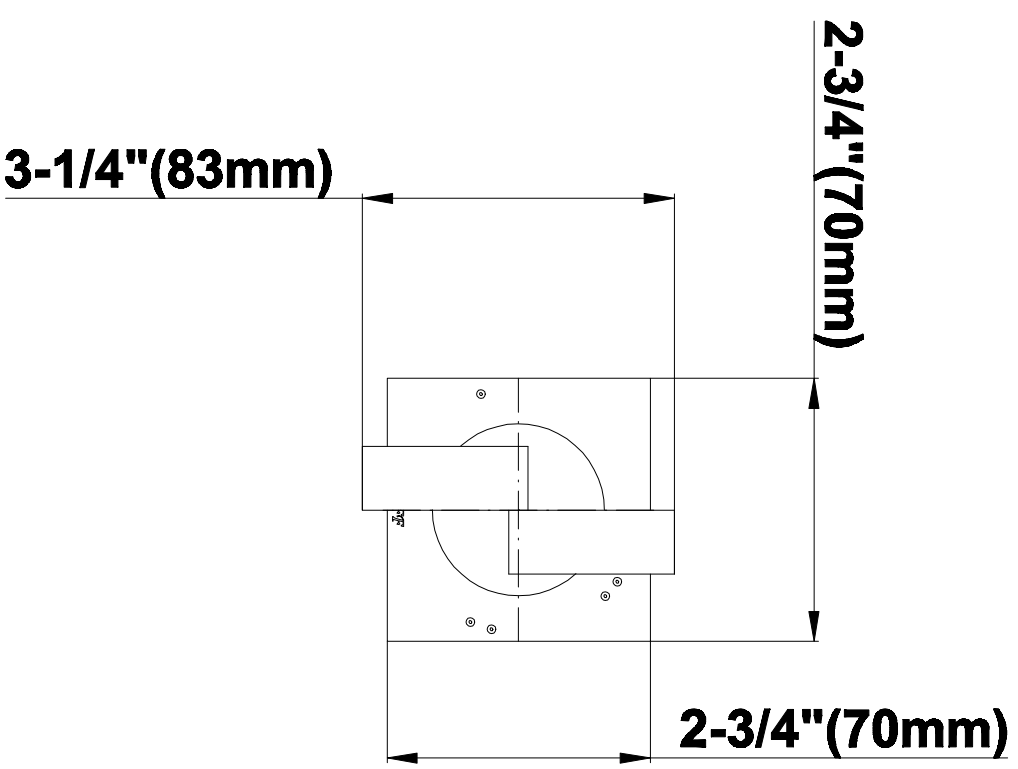

SHOWER
Full Thermostatic Shower System
with Transfer Valve (Rough &
Trim)
GC5.122A-C9S

GRAFF®

Information

- 3/4" Thermostatic Valve
- 1/2" 4-Port Diverter Valve with 3 outlets and off function
- 8" Showerhead with 12" Arm & Flange
- Swivel Body Sprays (3 pieces)
- Handshower Set w/Wall Bracket
- Showerhead Features No-Clog, Easy-Clean Spray Nozzles
- 3/4" Thermostatic Rough Valve Flow Rate ~18 gpm @60 psi
- Flow rates: showerhead \leq 1.8 max gpm, handshower \leq 1.5 max gpm, body sprays \leq 1.5 max gpm each

Finishes

Polished
Chrome

Steelnox®
(Satin Nickel)

G-8066

SHOWER
8" Square Brass Showerhead
G-8438

GRAFF®

Information

- 1/4" thick
- 144 no-clog, easy-clean rubber spray nozzles
- Recommended use with ceiling shower arm
- Recommended for use at no more than 10 degrees tilt
- Showerhead flow rate ≤ 1.8 max gpm
- CALGreen