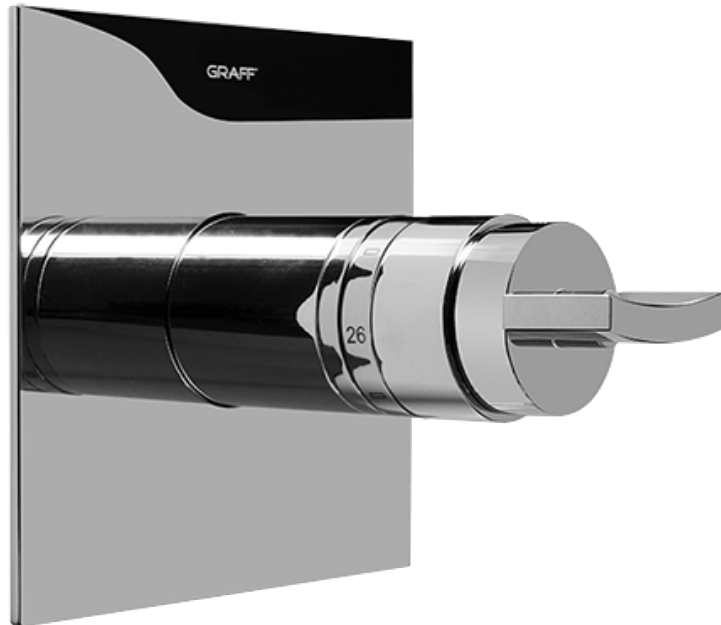

SHOWER
Ceiling-Mount Shower System
w/Diverter Valve
AQ5.000A-C14S

GRAFF®

Information

- Wall-mounted, battery-powered controller and holder; controls LED chromotherapy lighting
- Rainfall, rain curtain and cascade water functions
- No-clog, easy-clean spray nozzles
- Showerhead flow rate ≤ 2.5 gpm
- Includes trim plate & handle and diverter valve

SHOWER
Rough
G-8005

GRAFF®

Information

- 18.4 gpm @ 60 psi
- 3/4" universal inlets/outlets with female threads
- Built-in service stops
- Complete serviceability from front of all units
- Supplied with protective plastic cover
- Thermostatic valve uses a paraffin wax cartridge

Finishes

Polished
Chrome

SHOWER
Sade/Targa/Luna SOLID Trim Plate
w/Handle
G-8041-C14S-T

GRAFF®

Information

- Single metal handle
- Decorative trim plate
- Use with G-8000 or G-8005 thermostatic rough valve
- To complete package, you must order rough valve

Finishes

Polished
Chrome

G-8041

SHOWER
3-Way High Flow Transfer Rough
Valve WITH off function
G-8050

GRAFF®

Information

- Intended for use with Thermostatic Shower Systems
- 1/2" 3-way diverter valve with 3 outlets and off function
- Universal inlets/outlets with female threads
- Operates one function at a time
- Supplied with protective plastic cover
- CALGreen compliant depending on functions
- CALGreen