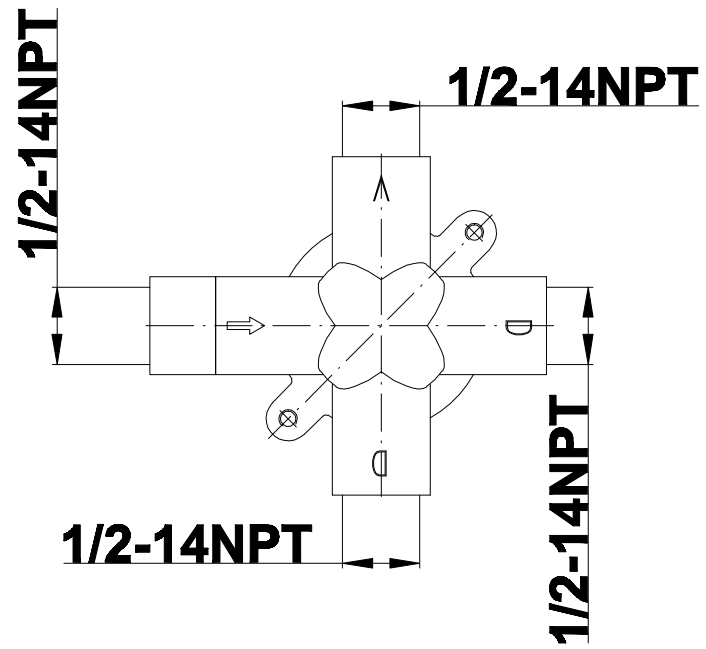

SHOWER
Rough
G-8005

GRAFF®

Information

- 18.4 gpm @ 60 psi
- 3/4" universal inlets/outlets with female threads
- Built-in service stops
- Complete serviceability from front of all units
- Supplied with protective plastic cover
- Thermostatic valve uses a paraffin wax cartridge

Finishes

Polished
Chrome

SHOWER
Sade/Targa/Luna SOLID Trim Plate
w/Handle
G-8041-C14S-T

GRAFF®

Information

- Single metal handle
- Decorative trim plate
- Use with G-8000 or G-8005 thermostatic rough valve
- To complete package, you must order rough valve

Finishes

Polished
Chrome

G-8041

SHOWER
3-Way High Flow Transfer Rough
Valve WITH off function
G-8050

GRAFF®

Information

- Intended for use with Thermostatic Shower Systems
- 1/2" 3-way diverter valve with 3 outlets and off function
- Universal inlets/outlets with female threads
- Operates one function at a time
- Supplied with protective plastic cover
- CALGreen compliant depending on functions
- CALGreen

Finishes

Polished
Chrome

G-8050

SHOWER
Luna/Sade/Targa Transfer Valve
Trim Plates and Handle
G-8066-C14S-T

GRAFF®

Information

- Single metal lever handle
- Decorative trim plate WITH off function
- Use with G-8050 (4-port thermostatic diverter valve w/stop)
- To complete package, you must order rough diverter valve