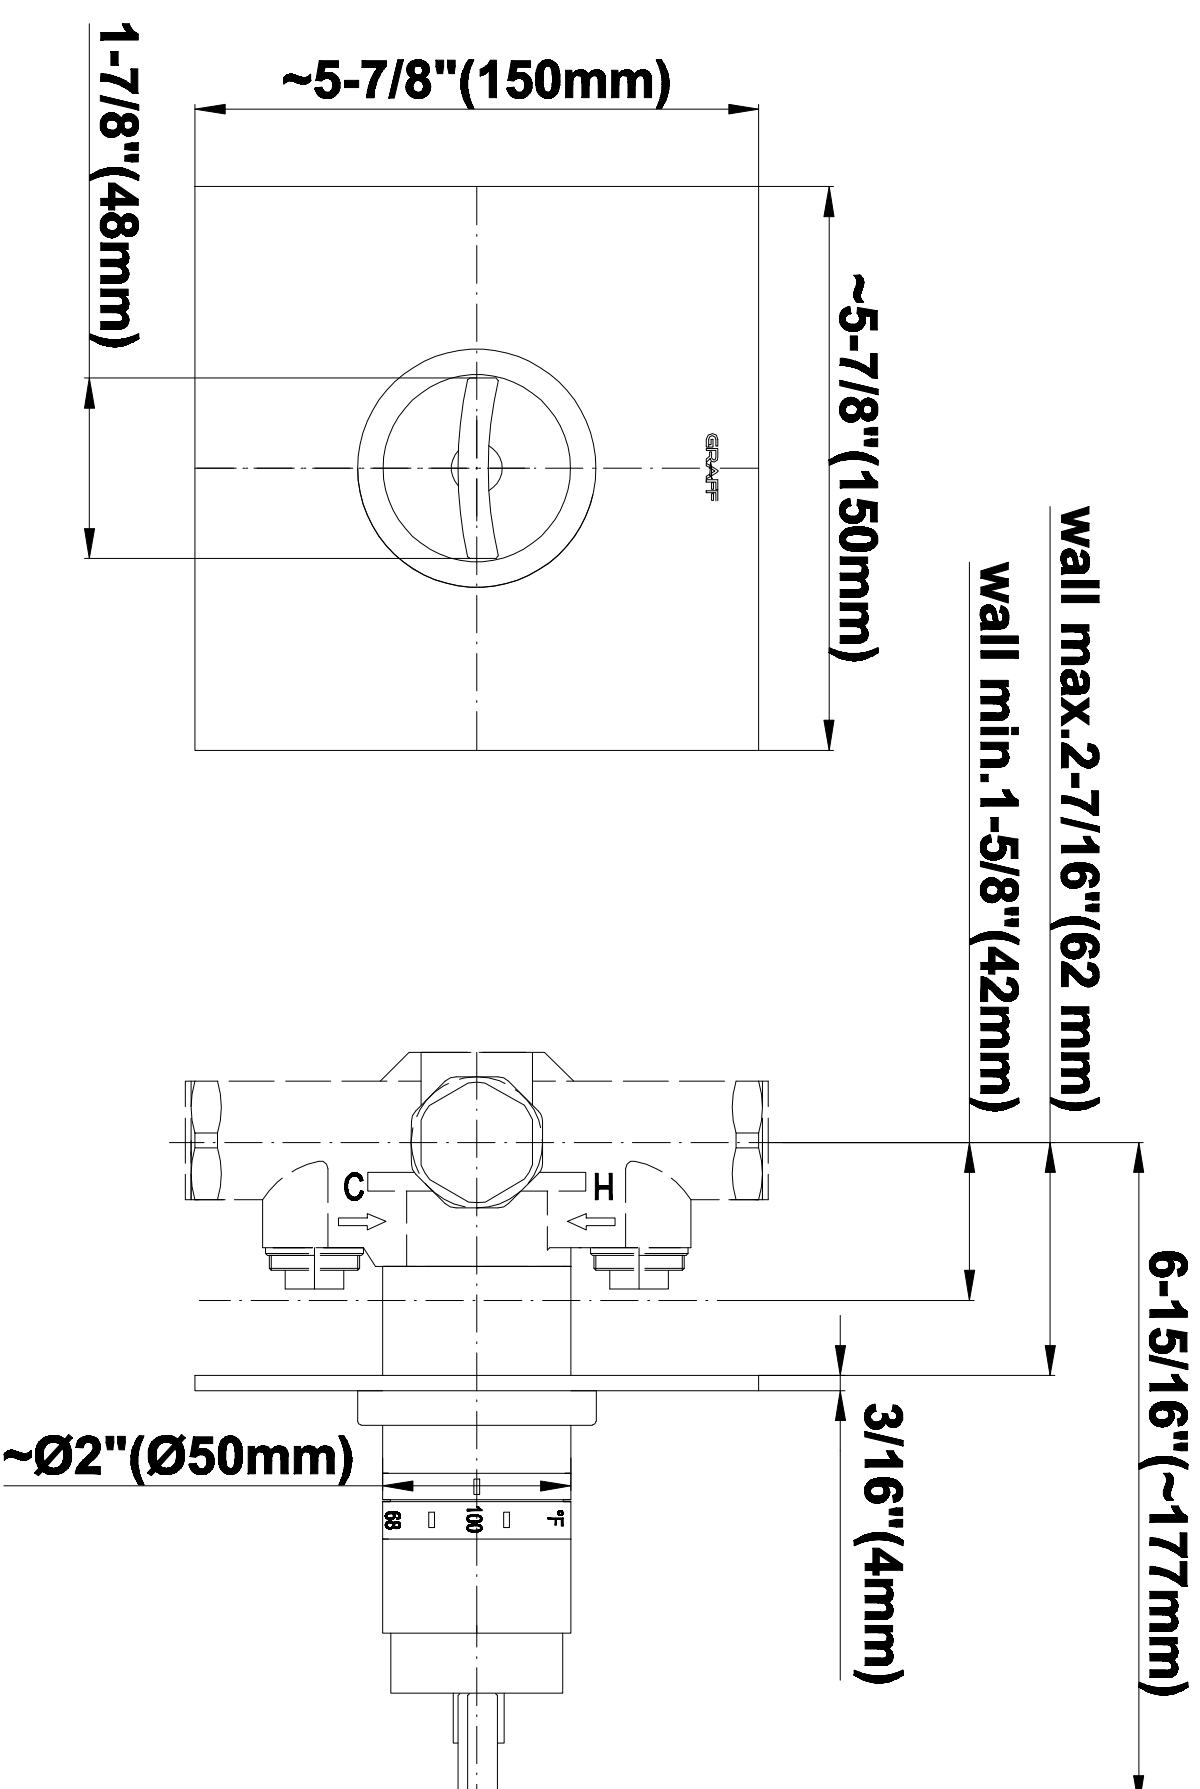

SHOWER
Ceiling-Mount Shower System
w/Diverter Valve
AQ5.000A-C14S

GRAFF®

Information

- Wall-mounted, battery-powered controller and holder; controls LED chromotherapy lighting
- Rainfall, rain curtain and cascade water functions
- No-clog, easy-clean spray nozzles
- Showerhead flow rate ≤ 2.5 gpm
- Includes trim plate & handle and diverter valve

SHOWER
Rough
G-8005

GRAFF®

Information

- 18.4 gpm @ 60 psi
- 3/4" universal inlets/outlets with female threads
- Built-in service stops
- Complete serviceability from front of all units
- Supplied with protective plastic cover
- Thermostatic valve uses a paraffin wax cartridge

Finishes

Polished
Chrome

SHOWER
Sade/Targa/Luna SOLID Trim Plate
w/Handle
G-8041-C14S-T

GRAFF®

Information

- Single metal handle
- Decorative trim plate
- Use with G-8000 or G-8005 thermostatic rough valve
- To complete package, you must order rough valve

Finishes

Polished
Chrome

G-8041

SHOWER
3-Way High Flow Transfer Rough
Valve WITH off function
G-8050

GRAFF®

Information

- Intended for use with Thermostatic Shower Systems
- 1/2" 3-way diverter valve with 3 outlets and off function
- Universal inlets/outlets with female threads
- Operates one function at a time
- Supplied with protective plastic cover
- CALGreen compliant depending on functions
- CALGreen