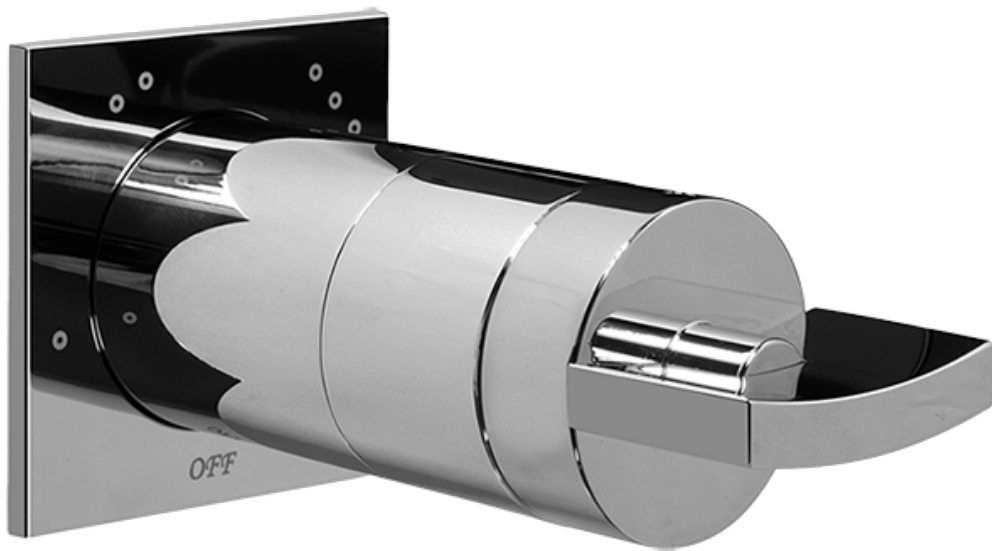

SHOWER
Ceiling-Mount Shower System
w/Diverter Valve
AQ5.000A-C14S

GRAFF®

Information

- Wall-mounted, battery-powered controller and holder; controls LED chromotherapy lighting
- Rainfall, rain curtain and cascade water functions
- No-clog, easy-clean spray nozzles
- Showerhead flow rate ≤ 2.5 gpm
- Includes trim plate & handle and diverter valve

Finishes

Polished
Chrome

SHOWER
Sade/Targa/Luna SOLID Trim Plate
w/Handle
G-8041-C14S-T

GRAFF®

Information

- Single metal handle
- Decorative trim plate
- Use with G-8000 or G-8005 thermostatic rough valve
- To complete package, you must order rough valve

Finishes

Polished
Chrome

G-8041

SHOWER
3-Way High Flow Transfer Rough
Valve WITH off function
G-8050

GRAFF®

Information

- Intended for use with Thermostatic Shower Systems
- 1/2" 3-way diverter valve with 3 outlets and off function
- Universal inlets/outlets with female threads
- Operates one function at a time
- Supplied with protective plastic cover
- CALGreen compliant depending on functions
- CALGreen

Finishes

Polished
Chrome

G-8050

SHOWER
Luna/Sade/Targa Transfer Valve
Trim Plates and Handle
G-8066-C14S-T

GRAFF®

Information

- Single metal lever handle
- Decorative trim plate WITH off function
- Use with G-8050 (4-port thermostatic diverter valve w/stop)
- To complete package, you must order rough diverter valve