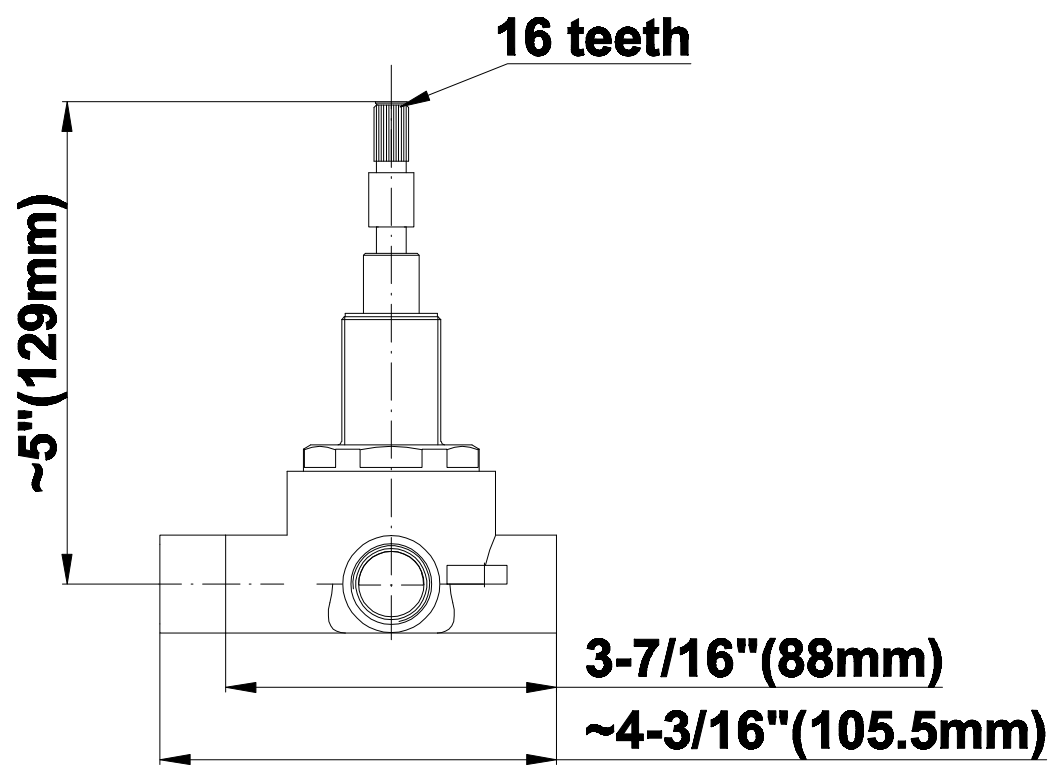

SHOWER
Rough
G-8005

GRAFF®

Information

- 18.4 gpm @ 60 psi
- 3/4" universal inlets/outlets with female threads
- Built-in service stops
- Complete serviceability from front of all units
- Supplied with protective plastic cover
- Thermostatic valve uses a paraffin wax cartridge

Finishes

Polished
Chrome

SHOWER
Sade/Targa/Luna SOLID Trim Plate
w/Handle
G-8041-C14S-T

GRAFF®

Information

- Single metal handle
- Decorative trim plate
- Use with G-8000 or G-8005 thermostatic rough valve
- To complete package, you must order rough valve

Finishes

Polished
Chrome

G-8041

SHOWER
3-Way High Flow Transfer Rough
Valve WITH off function
G-8050

GRAFF®

Information

- Intended for use with Thermostatic Shower Systems
- 1/2" 3-way diverter valve with 3 outlets and off function
- Universal inlets/outlets with female threads
- Operates one function at a time
- Supplied with protective plastic cover
- CALGreen compliant depending on functions
- CALGreen

Finishes

Polished
Chrome

G-8050

SHOWER
Luna/Sade/Targa Transfer Valve
Trim Plates and Handle
G-8066-C14S-T

GRAFF®

Information

- Single metal lever handle
- Decorative trim plate WITH off function
- Use with G-8050 (4-port thermostatic diverter valve w/stop)
- To complete package, you must order rough diverter valve