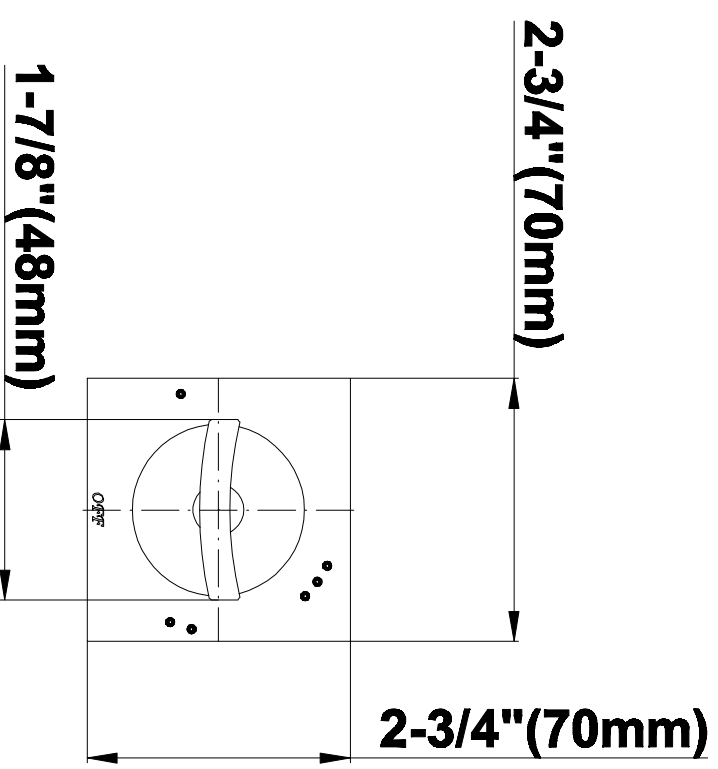

SHOWER
Rough
G-8005

GRAFF®

Information

- 18.4 gpm @ 60 psi
- 3/4" universal inlets/outlets with female threads
- Built-in service stops
- Complete serviceability from front of all units
- Supplied with protective plastic cover
- Thermostatic valve uses a paraffin wax cartridge

Finishes

Polished
Chrome

G-8041

SHOWER
3-Way High Flow Transfer Rough
Valve WITH off function
G-8050

GRAFF®

Information

- Intended for use with Thermostatic Shower Systems
- 1/2" 3-way diverter valve with 3 outlets and off function
- Universal inlets/outlets with female threads
- Operates one function at a time
- Supplied with protective plastic cover
- CALGreen compliant depending on functions
- CALGreen

Finishes

Polished
Chrome

G-8050

SHOWER
Luna/Sade/Targa Transfer Valve
Trim Plates and Handle
G-8066-C14S-T

GRAFF®

Information

- Single metal lever handle
- Decorative trim plate WITH off function
- Use with G-8050 (4-port thermostatic diverter valve w/stop)
- To complete package, you must order rough diverter valve

Finishes

Polished
Chrome

G-8066

SHOWER
Ceiling-Mount Showerhead
System
G-8221

GRAFF[®]

Information

- Rainfall, rain curtain and cascade water functions
- 6-color LED chromotherapy lighting
- Battery powered LED controller with wall-mounted holder
- No-clog, easy-clean spray nozzles
- Showerhead flow rate ≤ 1.8 max gpm
- CALGreen