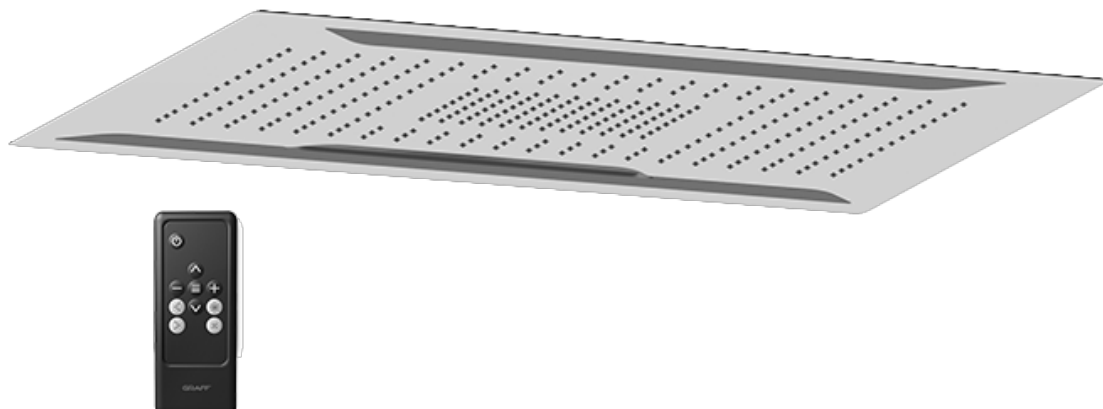

Finishes

Polished
Chrome

G-8041

SHOWER
3-Way High Flow Transfer Rough
Valve WITH off function
G-8050

GRAFF®

Information

- Intended for use with Thermostatic Shower Systems
- 1/2" 3-way diverter valve with 3 outlets and off function
- Universal inlets/outlets with female threads
- Operates one function at a time
- Supplied with protective plastic cover
- CALGreen compliant depending on functions
- CALGreen

Finishes

Polished
Chrome

G-8050

SHOWER
Luna/Sade/Targa Transfer Valve
Trim Plates and Handle
G-8066-C14S-T

GRAFF®

Information

- Single metal lever handle
- Decorative trim plate WITH off function
- Use with G-8050 (4-port thermostatic diverter valve w/stop)
- To complete package, you must order rough diverter valve

Finishes

Polished
Chrome

G-8066

SHOWER
Ceiling-Mount Showerhead
System
G-8221

GRAFF[®]

Information

- Rainfall, rain curtain and cascade water functions
- 6-color LED chromotherapy lighting
- Battery powered LED controller with wall-mounted holder
- No-clog, easy-clean spray nozzles
- Showerhead flow rate ≤ 1.8 max gpm
- CALGreen

Finishes

Polished
Chrome

G-8221-SP

Aqua-Sense Collection
Ceiling-Mount Showerhead

Product Features

- Rainfall, rain curtain and cascade water functions
- 6-color LED chromotherapy lighting
- Battery powered LED controller with wall-mounted holder
- No-clog, easy-clean spray nozzles
- Showerhead flow rate ≤ 1.8 max gpm