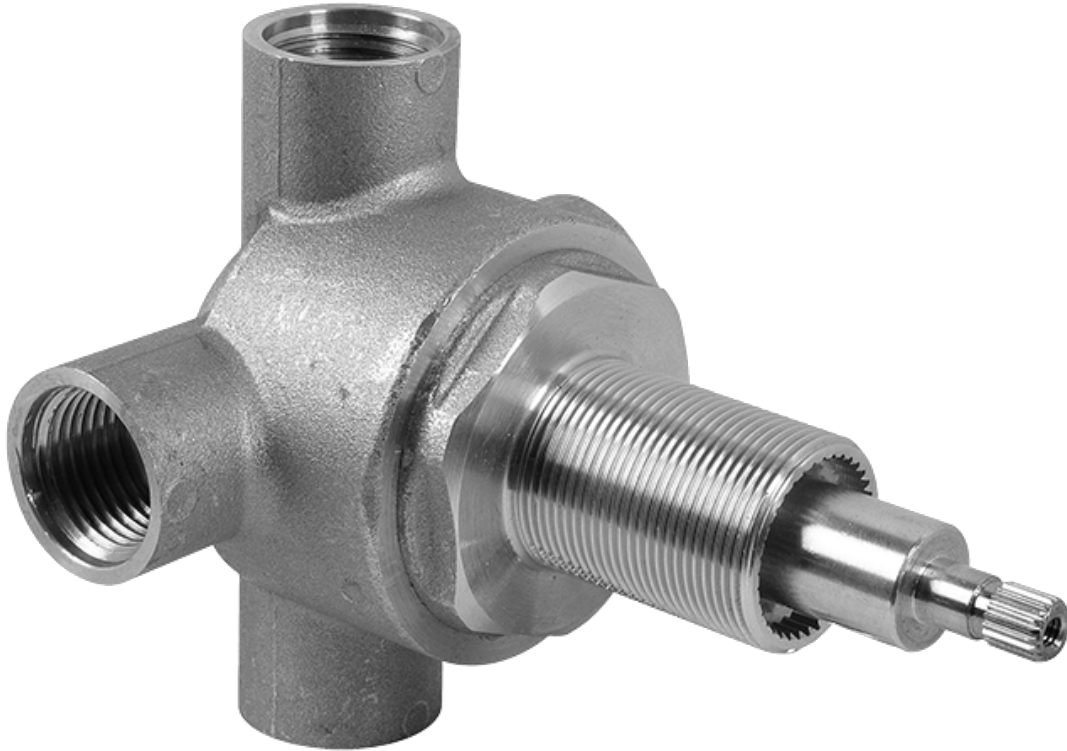

SHOWER
Ceiling-Mount Shower System
w/Diverter Valve
AQ5.000A-C14S

GRAFF®

Information

- Wall-mounted, battery-powered controller and holder; controls LED chromotherapy lighting
- Rainfall, rain curtain and cascade water functions
- No-clog, easy-clean spray nozzles
- Showerhead flow rate ≤ 2.5 gpm
- Includes trim plate & handle and diverter valve

SHOWER
Rough
G-8005

GRAFF®

Information

- 18.4 gpm @ 60 psi
- 3/4" universal inlets/outlets with female threads
- Built-in service stops
- Complete serviceability from front of all units
- Supplied with protective plastic cover
- Thermostatic valve uses a paraffin wax cartridge

Finishes

Polished
Chrome

SHOWER
Sade/Targa/Luna SOLID Trim Plate
w/Handle
G-8041-C14S-T

GRAFF®

Information

- Single metal handle
- Decorative trim plate
- Use with G-8000 or G-8005 thermostatic rough valve
- To complete package, you must order rough valve

Finishes

Polished
Chrome

G-8041

SHOWER
3-Way High Flow Transfer Rough
Valve WITH off function
G-8050

GRAFF®

Information

- Intended for use with Thermostatic Shower Systems
- 1/2" 3-way diverter valve with 3 outlets and off function
- Universal inlets/outlets with female threads
- Operates one function at a time
- Supplied with protective plastic cover
- CALGreen compliant depending on functions
- CALGreen